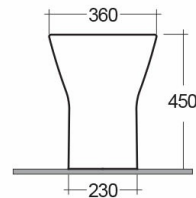

RAK-RESORT-COMFORT HEIGHT 45CM

Back to Wall | Water Closet

RAK
CERAMICS

Technical specifications

Dimensions:	550 x 360 mm
Weight:	30 Kg
Color:	Alpine White
Trap type:	P Trap & S Trap
Trapway type:	Concealed
Seat cover options:	Urea
Bowl shape:	Oval
Soft close:	yes
Quick remove seat cover:	yes
Dual flush:	yes
Suites:	RAK-RESORT

Code	Name
RST21AWHA	RESORT WATER CLOSET SPECIAL HEIGHT 45CM BACK TO WALL P S-TRAP 55CM

Dimensions: All dimensions in mm. Tolerance of vitreous china & fireclay items: $\pm 5\%$ for below 200mm and $\pm 3\%$ for above 200mm; for all other items tolerance $\pm 1\%$. Note: Due to a continuing development program to improve design and performance, the manufacturer reserves all rights to vary specifications without prior information. Please note accessories are for photographic use only.