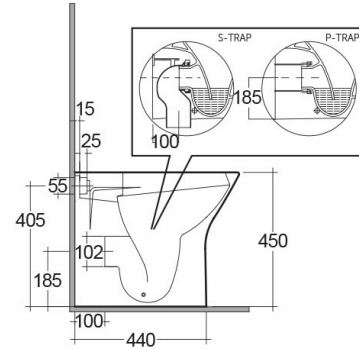

RAK-RESORT-COMFORT HEIGHT 45CM

Back to Wall | Water Closet

RAK
CERAMICS

Technical specifications

Dimensions:	550 x 360 mm
Weight:	30 Kg
Color:	Alpine White
Trap type:	P Trap & S Trap
Trapway type:	Concealed
Seat cover options:	Urea
Bowl shape:	Oval
Soft close:	yes
Quick remove seat cover:	yes
Dual flush:	yes
Suites:	RAK-RESORT

Code	Name
RST21AWHA	RESORT WATER CLOSET SPECIAL HEIGHT 45CM BACK TO WALL P S-TRAP 55CM

Dimensions: All dimensions in mm. Tolerance of vitreous china & fireclay items: $\pm 5\%$ for below 200mm and $\pm 3\%$ for above 200mm; for all other items tolerance $\pm 1\%$. Note: Due to a continuing development program to improve design and performance, the manufacturer reserves all rights to vary specifications without prior information. Please note accessories are for photographic use only.