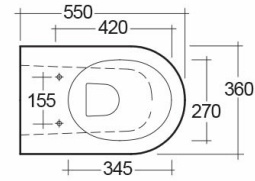

RAK-RESORT-COMFORT HEIGHT 45CM

Back to Wall | Water Closet

RAK
CERAMICS

Technical specifications

Dimensions:	550 x 360 mm
Weight:	30 Kg
Color:	Alpine White
Trap type:	P Trap & S Trap
Trapway type:	Concealed
Seat cover options:	Urea
Bowl shape:	Oval
Soft close:	yes
Quick remove seat cover:	yes
Dual flush:	yes
Suites:	RAK-RESORT

Code	Name
RST21AWHA	RESORT WATER CLOSET SPECIAL HEIGHT 45CM BACK TO WALL P S-TRAP 55CM

Dimensions: All dimensions in mm. Tolerance of vitreous china & fireclay items: $\pm 5\%$ for below 200mm and $\pm 3\%$ for above 200mm; for all other items tolerance $\pm 1\%$. Note: Due to a continuing development program to improve design and performance, the manufacturer reserves all rights to vary specifications without prior information. Please note accessories are for photographic use only.