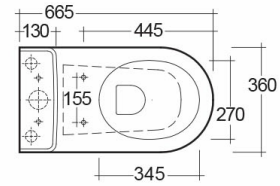

# RAK-RESORT-COMFORT HEIGHT 45CM

Close Coupled | Water Closet

**RAK**  
CERAMICS

## Technical specifications

|                          |                            |
|--------------------------|----------------------------|
| Dimensions:              | 665 x 360 mm               |
| Weight:                  | 40 Kg                      |
| Color:                   | Alpine White               |
| Trap type:               | P Trap                     |
| Trapway type:            | Concealed                  |
| Seat cover options:      | Urea                       |
| Bowl shape:              | Oval                       |
| Soft close:              | yes                        |
| Quick remove seat cover: | yes                        |
| Dual flush:              | yes                        |
| Suites:                  | <a href="#">RAK-RESORT</a> |

| Code      | Name   |
|-----------|--|
| RST11AWHA | RESORT WATER CLOSET RIMLESS COMFORT HEIGHT 45CM<br>CLOSE COUPLED BACK OPEN P-TRAP 65CM |
| RST10AWHA | RESORT WATER CLOSET TANK   |

Dimensions: All dimensions in mm. Tolerance of vitreous china & fireclay items:  $\pm 5\%$  for below 200mm and  $\pm 3\%$  for above 200mm; for all other items tolerance  $\pm 1\%$ . Note: Due to a continuing development program to improve design and performance, the manufacturer reserves all rights to vary specifications without prior information. Please note accessories are for photographic use only.