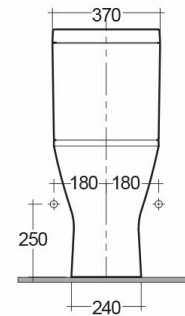

# RAK-RESORT-COMFORT HEIGHT 45CM

Close Coupled | Water Closet

**RAK**  
CERAMICS

## Technical specifications

|                          |                            |
|--------------------------|----------------------------|
| Dimensions:              | 665 x 360 mm               |
| Weight:                  | 40 Kg                      |
| Color:                   | Alpine White               |
| Trap type:               | P Trap                     |
| Trapway type:            | Concealed                  |
| Seat cover options:      | Urea                       |
| Bowl shape:              | Oval                       |
| Soft close:              | yes                        |
| Quick remove seat cover: | yes                        |
| Dual flush:              | yes                        |
| Suites:                  | <a href="#">RAK-RESORT</a> |

| Code      | Name   |
|-----------|--|
| RST11AWHA | RESORT WATER CLOSET RIMLESS COMFORT HEIGHT 45CM<br>CLOSE COUPLED BACK OPEN P-TRAP 65CM |
| RST10AWHA | RESORT WATER CLOSET TANK   |

Dimensions: All dimensions in mm. Tolerance of vitreous china & fireclay items:  $\pm 5\%$  for below 200mm and  $\pm 3\%$  for above 200mm; for all other items tolerance  $\pm 1\%$ . Note: Due to a continuing development program to improve design and performance, the manufacturer reserves all rights to vary specifications without prior information. Please note accessories are for photographic use only.