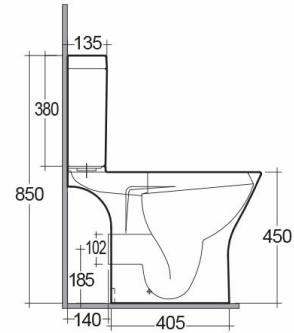

# RAK-RESORT-COMFORT HEIGHT 45CM

Close Coupled | Water Closet

**RAK**  
CERAMICS

## Technical specifications

|                          |                            |
|--------------------------|----------------------------|
| Dimensions:              | 665 x 360 mm               |
| Weight:                  | 40 Kg                      |
| Color:                   | Alpine White               |
| Trap type:               | P Trap                     |
| Trapway type:            | Concealed                  |
| Seat cover options:      | Urea                       |
| Bowl shape:              | Oval                       |
| Soft close:              | yes                        |
| Quick remove seat cover: | yes                        |
| Dual flush:              | yes                        |
| Suites:                  | <a href="#">RAK-RESORT</a> |

| Code      | Name   |
|-----------|--|
| RST11AWHA | RESORT WATER CLOSET RIMLESS COMFORT HEIGHT 45CM<br>CLOSE COUPLED BACK OPEN P-TRAP 65CM |
| RST10AWHA | RESORT WATER CLOSET TANK   |

Dimensions: All dimensions in mm. Tolerance of vitreous china & fireclay items:  $\pm 5\%$  for below 200mm and  $\pm 3\%$  for above 200mm; for all other items tolerance  $\pm 1\%$ . Note: Due to a continuing development program to improve design and performance, the manufacturer reserves all rights to vary specifications without prior information. Please note accessories are for photographic use only.