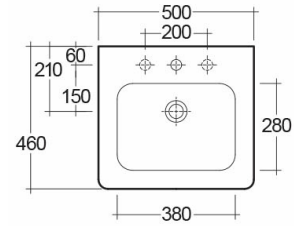

### Technical specifications

Dimensions:	500 x 460 mm
Weight:	23 Kg
Color:	Alpine White
Shape of basin:	Rounded Rectangle
Overflow hole:	yes
Suites:	<a href="#">RAK-RESORT</a>

Code	Name
CY0103AWHA	CAROLINE HALF PEDESTAL
RST0501AWHA	RESORT WASH BASIN 50CM

Dimensions: All dimensions in mm. Tolerance of vitreous china & fireclay items:  $\pm 5\%$  for below 200mm and  $\pm 3\%$  for above 200mm; for all other items tolerance  $\pm 1\%$ . Note: Due to a continuing development program to improve design and performance, the manufacturer reserves all rights to vary specifications without prior information. Please note accessories are for photographic use only.