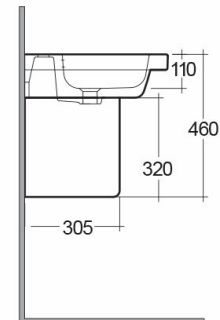

### Technical specifications

Dimensions:	500 x 460 mm
Weight:	23 Kg
Color:	Alpine White
Shape of basin:	Rounded Rectangle
Overflow hole:	yes
Suites:	<a href="#">RAK-RESORT</a>

Code	Name
CY0103AWHA	CAROLINE HALF PEDESTAL
RST0501AWHA	RESORT WASH BASIN 50CM

Dimensions: All dimensions in mm. Tolerance of vitreous china & fireclay items:  $\pm 5\%$  for below 200mm and  $\pm 3\%$  for above 200mm; for all other items tolerance  $\pm 1\%$ . Note: Due to a continuing development program to improve design and performance, the manufacturer reserves all rights to vary specifications without prior information. Please note accessories are for photographic use only.