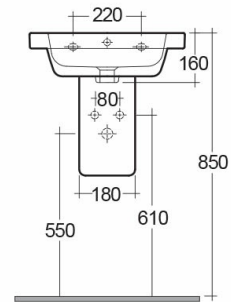

## Wash basin | Half Pedestal

**RAK**  
CERAMICS

### Technical specifications

Dimensions:	500 x 460 mm
Weight:	23 Kg
Color:	Alpine White
Shape of basin:	Rounded Rectangle
Overflow hole:	yes
Suites:	<a href="#">RAK-RESORT</a>

Code	Name
CY0103AWHA	CAROLINE HALF PEDESTAL
RST0501AWHA	RESORT WASH BASIN 50CM

Dimensions: All dimensions in mm. Tolerance of vitreous china & fireclay items:  $\pm 5\%$  for below 200mm and  $\pm 3\%$  for above 200mm; for all other items tolerance  $\pm 1\%$ . Note: Due to a continuing development program to improve design and performance, the manufacturer reserves all rights to vary specifications without prior information. Please note accessories are for photographic use only.