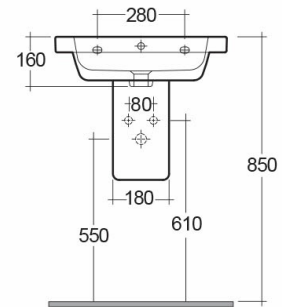

RAK-RESORT

Wash basin | Half Pedestal

RAK
CERAMICS

Technical specifications

Dimensions:	550 x 460 mm
Weight:	23 Kg
Color:	Alpine White
Shape of basin:	Rounded Rectangle
Overflow hole:	yes
Suites:	RAK-RESORT

Code	Name
CY0103AWHA	CAROLINE HALF PEDESTAL
RST0801AWHA	RESORT WASH BASIN 55CM

Dimensions: All dimensions in mm. Tolerance of vitreous china & fireclay items: $\pm 5\%$ for below 200mm and $\pm 3\%$ for above 200mm; for all other items tolerance $\pm 1\%$. Note: Due to a continuing development program to improve design and performance, the manufacturer reserves all rights to vary specifications without prior information. Please note accessories are for photographic use only.