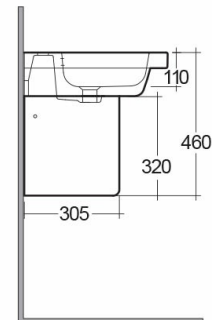

RAK-RESORT

Wash basin | Half Pedestal

RAK
CERAMICS

Technical specifications

Dimensions:	550 x 460 mm
Weight:	23 Kg
Color:	Alpine White
Shape of basin:	Rounded Rectangle
Overflow hole:	yes
Suites:	RAK-RESORT

Code	Name
CY0103AWHA	CAROLINE HALF PEDESTAL
RST0801AWHA	RESORT WASH BASIN 55CM

Dimensions: All dimensions in mm. Tolerance of vitreous china & fireclay items: $\pm 5\%$ for below 200mm and $\pm 3\%$ for above 200mm; for all other items tolerance $\pm 1\%$. Note: Due to a continuing development program to improve design and performance, the manufacturer reserves all rights to vary specifications without prior information. Please note accessories are for photographic use only.