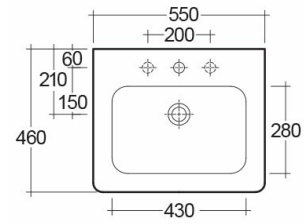

RAK-RESORT

Wash basin | Half Pedestal

RAK
CERAMICS

Technical specifications

Dimensions:	550 x 460 mm
Weight:	23 Kg
Color:	Alpine White
Shape of basin:	Rounded Rectangle
Overflow hole:	yes
Suites:	RAK-RESORT

Code	Name
CY0103AWHA	CAROLINE HALF PEDESTAL
RST0801AWHA	RESORT WASH BASIN 55CM

Dimensions: All dimensions in mm. Tolerance of vitreous china & fireclay items: $\pm 5\%$ for below 200mm and $\pm 3\%$ for above 200mm; for all other items tolerance $\pm 1\%$. Note: Due to a continuing development program to improve design and performance, the manufacturer reserves all rights to vary specifications without prior information. Please note accessories are for photographic use only.