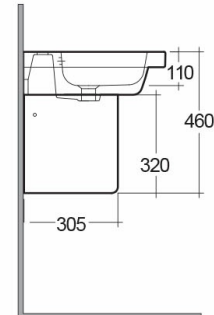

RAK-RESORT

Wash basin | Half Pedestal

RAK
CERAMICS

Technical specifications

Dimensions:	650 x 460 mm
Weight:	26 Kg
Color:	Alpine White
Shape of basin:	Rounded Rectangle
Overflow hole:	yes
Suites:	RAK-RESORT

Code	Name
CY0103AWHA	CAROLINE HALF PEDESTAL
RST0101AWHA	RESORT WASH BASIN 65CM

Dimensions: All dimensions in mm. Tolerance of vitreous china & fireclay items: $\pm 5\%$ for below 200mm and $\pm 3\%$ for above 200mm; for all other items tolerance $\pm 1\%$. Note: Due to a continuing development program to improve design and performance, the manufacturer reserves all rights to vary specifications without prior information. Please note accessories are for photographic use only.