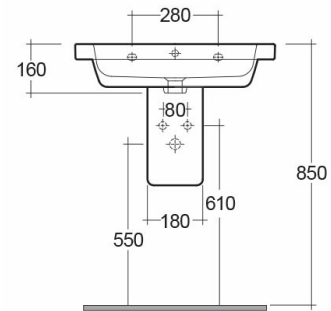

RAK-RESORT

Wash basin | Half Pedestal

RAK
CERAMICS

Technical specifications

Dimensions:	650 x 460 mm
Weight:	26 Kg
Color:	Alpine White
Shape of basin:	Rounded Rectangle
Overflow hole:	yes
Suites:	RAK-RESORT

Code	Name
CY0103AWHA	CAROLINE HALF PEDESTAL
RST0101AWHA	RESORT WASH BASIN 65CM

Dimensions: All dimensions in mm. Tolerance of vitreous china & fireclay items: $\pm 5\%$ for below 200mm and $\pm 3\%$ for above 200mm; for all other items tolerance $\pm 1\%$. Note: Due to a continuing development program to improve design and performance, the manufacturer reserves all rights to vary specifications without prior information. Please note accessories are for photographic use only.