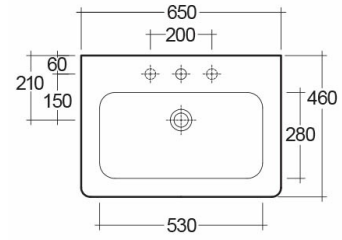

RAK-RESORT

Wash basin | Half Pedestal

RAK
CERAMICS

Technical specifications

Dimensions:	650 x 460 mm
Weight:	26 Kg
Color:	Alpine White
Shape of basin:	Rounded Rectangle
Overflow hole:	yes
Suites:	RAK-RESORT

Code	Name
CY0103AWHA	CAROLINE HALF PEDESTAL
RST0101AWHA	RESORT WASH BASIN 65CM

Dimensions: All dimensions in mm. Tolerance of vitreous china & fireclay items: $\pm 5\%$ for below 200mm and $\pm 3\%$ for above 200mm; for all other items tolerance $\pm 1\%$. Note: Due to a continuing development program to improve design and performance, the manufacturer reserves all rights to vary specifications without prior information. Please note accessories are for photographic use only.