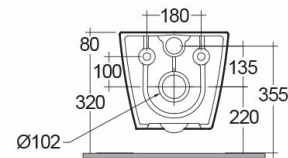

RAK-RESORT

Wall Hung | Water Closet

RAK
CERAMICS

Technical specifications

Dimensions:	520 x 360 mm
Weight:	23 Kg
Color:	Alpine White
Trap type:	P Trap
Trapway type:	Concealed
Seat cover options:	Urea
Bowl shape:	Round
Soft close:	yes
Dual flush:	yes
Suites:	RAK-RESORT

Code	Name
RST22AWHA	RESORT WATER CLOSET RIMLESS WALL HUNG 52CM

Dimensions: All dimensions in mm. Tolerance of vitreous china & fireclay items: $\pm 5\%$ for below 200mm and $\pm 3\%$ for above 200mm; for all other items tolerance $\pm 1\%$. Note: Due to a continuing development program to improve design and performance, the manufacturer reserves all rights to vary specifications without prior information. Please note accessories are for photographic use only.