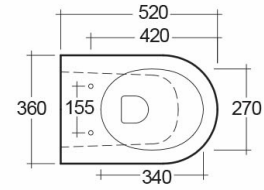

RAK-RESORT

Wall Hung | Water Closet

RAK
CERAMICS

Technical specifications

Dimensions:	520 x 360 mm
Weight:	23 Kg
Color:	Alpine White
Trap type:	P Trap
Trapway type:	Concealed
Seat cover options:	Urea
Bowl shape:	Round
Soft close:	yes
Dual flush:	yes
Suites:	RAK-RESORT

Code	Name
RST22AWHA	RESORT WATER CLOSET RIMLESS WALL HUNG 52CM

Dimensions: All dimensions in mm. Tolerance of vitreous china & fireclay items: $\pm 5\%$ for below 200mm and $\pm 3\%$ for above 200mm; for all other items tolerance $\pm 1\%$. Note: Due to a continuing development program to improve design and performance, the manufacturer reserves all rights to vary specifications without prior information. Please note accessories are for photographic use only.