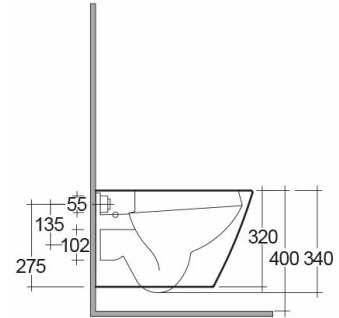

RAK-RESORT

Wall Hung | Water Closet

RAK
CERAMICS

Technical specifications

Dimensions:	520 x 360 mm
Weight:	23 Kg
Color:	Alpine White
Trap type:	P Trap
Trapway type:	Concealed
Seat cover options:	Urea
Bowl shape:	Round
Soft close:	yes
Dual flush:	yes
Suites:	RAK-RESORT

Code	Name
RST22AWHA	RESORT WATER CLOSET RIMLESS WALL HUNG 52CM

Dimensions: All dimensions in mm. Tolerance of vitreous china & fireclay items: $\pm 5\%$ for below 200mm and $\pm 3\%$ for above 200mm; for all other items tolerance $\pm 1\%$. Note: Due to a continuing development program to improve design and performance, the manufacturer reserves all rights to vary specifications without prior information. Please note accessories are for photographic use only.