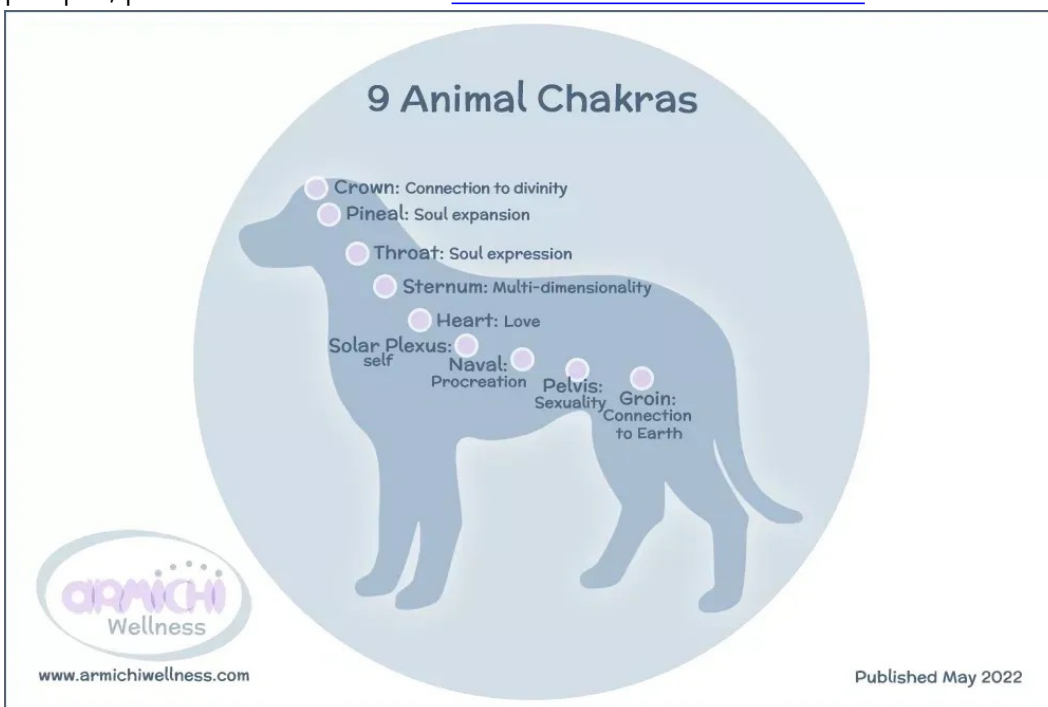

Can Animals' Levels of Consciousness Increase?

This tested positive. We also discovered that the maximum an animal will reach during the ascension is level 500 (the level of love). Currently the highest level of consciousness held by any animal is 312, held by a dog. We have also observed that animals levels of consciousness can increase during our sessions.

Do Animals Have Chakras?

When we were first asked to heal animals we wanted to create a healing template that would provide the most effective and beneficial healing. Since our Energy Boost sessions are so popular we initially thought that an animal healing based on the Energy Boost template would be best. That then led to the question: do animals have chakras? We tested and got both a negative and positive result. Further tests revealed that only animals with souls have chakras.

How Many Chakras Do Animals Have?

The next question to be answered was how many chakras do animals have. We discovered through our Resonance Testing that they have 9 chakras. Then we wanted to know which chakras they have and found that they have all of the ones we humans do, except the below heart (connection with all humanity), the pituitary (soul growth) and the hypothalamus chakra (wisdom). For more about the chakras in people, please see our article: [The Chakras: All 12 of Them!](#).