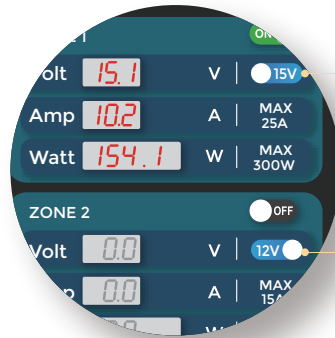

ALPHA OUTDOOR LIGHTING

Low-Voltage Modular Power Supply

Model Number	SS-450	Z3-150	Z3-450
MAX. Power	450W	150W	450W
MAX. No. Of Modules	6PCS (75W*6PCS)	2PCS (75W*2PCS)	6PCS (75W*6PCS)
No. Of Modules Included	2	1	2
Wireless Features	Bluetooth 5.0	Wi-Fi & Bluetooth 5.0	Wi-Fi & Bluetooth 5.0
Number of Zones	1	3	3
Timer	Manual and Astronomical - App Controlled	Manual and Astronomical - App Controlled	Manual and Astronomical - App Controlled
Smart Device App	Free APP for Google Play and Apple Store	Free APP for Google Play and Apple Store	Free APP for Google Play and Apple Store
App-Enabled Volt. Swap	✗	✓	✓
App Measurements	Input: Voltage, Current, Power, KWH Output: Voltage, Current, Power	Input: Voltage, Current, Power, KWH Output: Voltage, Current, Power	Input: Voltage, Current, Power, KWH Output: Voltage, Current, Power
Input Voltage	AC-100-125V 60Hz	AC-100-125V 60Hz	AC-100-125V 60Hz
Output Voltage	AC 12V and 15V	AC 12V and 15V	AC 12V and 15V
MAX. Input AMP	0.62A (per Module)	0.62A (per Module)	0.62A (per Module)
MAX. Output AMP	12V-->6.25A 75W (per Module) 15V-->5.00A 75W (per Module)	12V-->6.25A 75W (per Module) 15V-->5.00A 75W (per Module)	12V-->6.25A 75W (per Module) 15V-->5.00A 75W (per Module)
Protection	Input, Output, Short Circuit	Input, Output, Short Circuit	Input, Output, Short Circuit
IP Rating	IP64	IP64	IP64
Certification	UL 1838, ETL Approved	UL 1838, ETL Approved	UL 1838, ETL Approved
Memory Function	✓	✓	✓
RTC	✓	✓	✓
Size	415mm*190mm*164mm	345mm*165mm*143mm	415mm*190mm*164mm
Weight	9.5kgs	6.2kgs	9.5kgs

Switch between 12V and 15V

The Alpha power supply allows you to effortlessly switch between 12V and 15V using the same terminal. With just a tap on your smartphone, you can select the ideal voltage for your lighting needs based on the length of your wire run, without having to rewire anything.