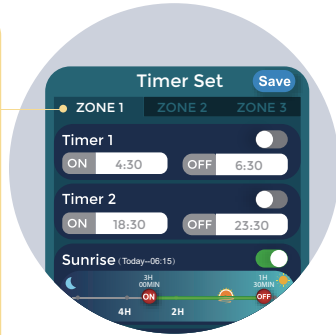

ALPHA OUTDOOR LIGHTING

Low-Voltage Modular Power Supply

Model Number	SS-450	Z3-150	Z3-450
MAX. Power	450W	150W	450W
MAX. No. Of Modules	6PCS (75W*6PCS)	2PCS (75W*2PCS)	6PCS (75W*6PCS)
No. Of Modules Included	2	1	2
Wireless Features	Bluetooth 5.0	Wi-Fi & Bluetooth 5.0	Wi-Fi & Bluetooth 5.0
Number of Zones	1	3	3
Timer	Manual and Astronomical - App Controlled	Manual and Astronomical - App Controlled	Manual and Astronomical - App Controlled
Smart Device App	Free APP for Google Play and Apple Store	Free APP for Google Play and Apple Store	Free APP for Google Play and Apple Store
App-Enabled Volt. Swap	✗	✓	✓
App Measurements	Input: Voltage, Current, Power, KWH Output: Voltage, Current, Power	Input: Voltage, Current, Power, KWH Output: Voltage, Current, Power	Input: Voltage, Current, Power, KWH Output: Voltage, Current, Power
Input Voltage	AC-100-125V 60Hz	AC-100-125V 60Hz	AC-100-125V 60Hz
Output Voltage	AC 12V and 15V	AC 12V and 15V	AC 12V and 15V
MAX. Input AMP	0.62A (per Module)	0.62A (per Module)	0.62A (per Module)
MAX. Output AMP	12V-->6.25A 75W (per Module) 15V-->5.00A 75W (per Module)	12V-->6.25A 75W (per Module) 15V-->5.00A 75W (per Module)	12V-->6.25A 75W (per Module) 15V-->5.00A 75W (per Module)
Protection	Input, Output, Short Circuit	Input, Output, Short Circuit	Input, Output, Short Circuit
IP Rating	IP64	IP64	IP64
Certification	UL 1838, ETL Approved	UL 1838, ETL Approved	UL 1838, ETL Approved
Memory Function	✓	✓	✓
RTC	✓	✓	✓
Size	415mm*190mm*164mm	345mm*165mm*143mm	415mm*190mm*164mm
Weight	9.5kgs	6.2kgs	9.5kgs

3 zones:

Transform your outdoor space with the power and flexibility of our landscape transformer with 3 zones. This innovative device lets you control your outdoor lighting and electrical devices with ease, giving you the freedom to create customized on/off schedule for different areas of your landscape. (This feature is only available on Z3-150 & Z3-450 models)