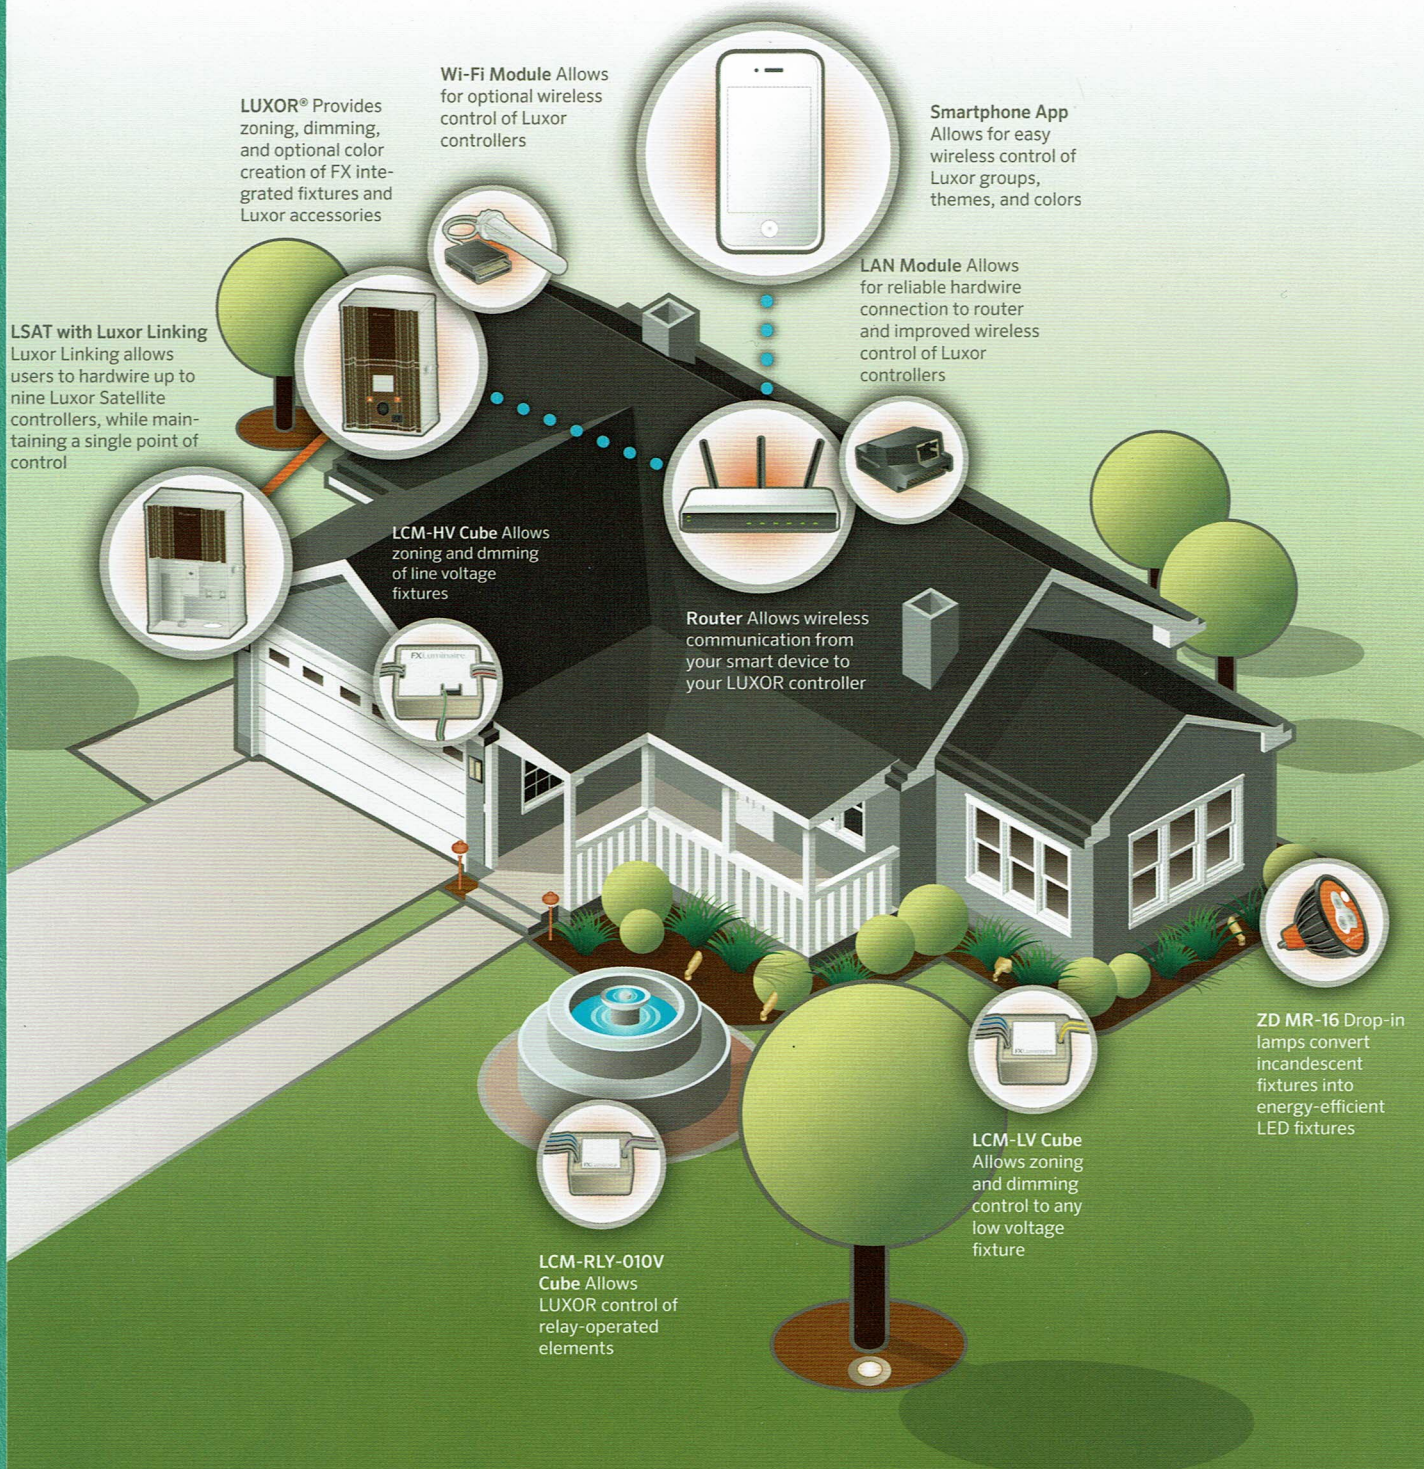

# Luxor System Control

**LUXOR®** Provides zoning, dimming, and optional color creation of FX integrated fixtures and Luxor accessories

**Wi-Fi Module** Allows for optional wireless control of Luxor controllers

**Smartphone App** Allows for easy wireless control of Luxor groups, themes, and colors

**LSAT with Luxor Linking** Luxor Linking allows users to hardwire up to nine Luxor Satellite controllers, while maintaining a single point of control

**LAN Module** Allows for reliable hardwire connection to router and improved wireless control of Luxor controllers

**LCM-HV Cube** Allows zoning and dimming of line voltage fixtures

**Router** Allows wireless communication from your smart device to your LUXOR controller

*The Luxor controller and accessories provide convenient total lighting control for outdoor living spaces.*