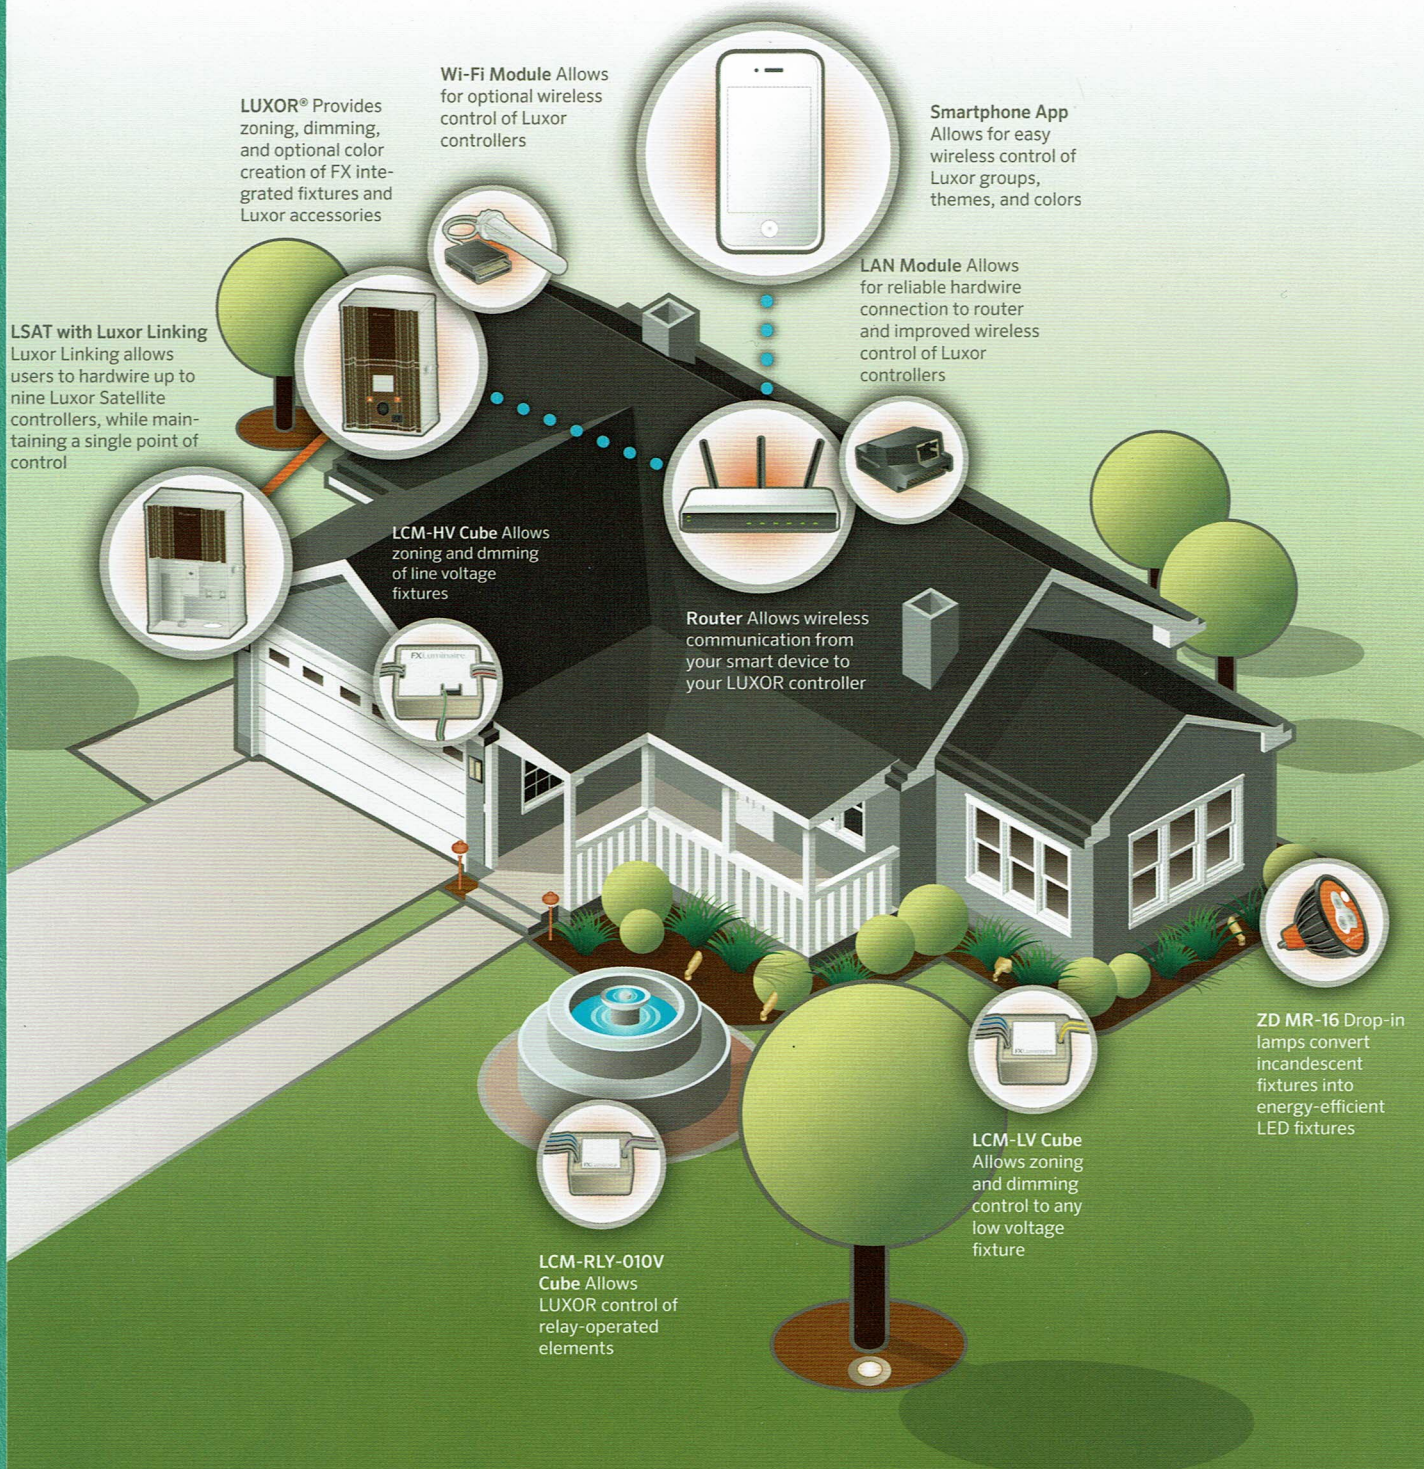

Luxor System Control

The Luxor controller and accessories provide convenient total lighting control for outdoor living spaces.