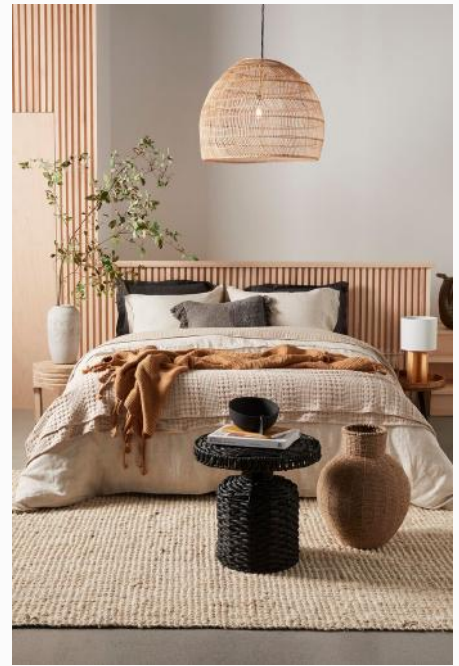

Interiorismo

"Mediante el Interiorismo se buscamos mejorar las condiciones del ambiente que se habita, ya sea mediante el cambio de pinturas, el enfoque de la luz, el concepto del espacio, y muchos otros elementos que realicen un cambio positivo en el lugar"

Contamos con los servicios integrales de renovación, decoración e Interiorismo esto de acuerdo a las necesidades de los espacios y los gustos de los clientes que habitaran en ellos.

El objetivo principal de los diseños es ayudar a crear espacios únicos como las personas que habitan en ellos, vivirlos de forma auténtica y expresarlo con elementos que aporten al funcionamiento y a la expresión decorativa.

• Estos espacios pueden ser:

- Espacios Sociales
- Recamaras
- Cocinas
- Terrazas
- Living Room
- Pasillos entre otros
- •