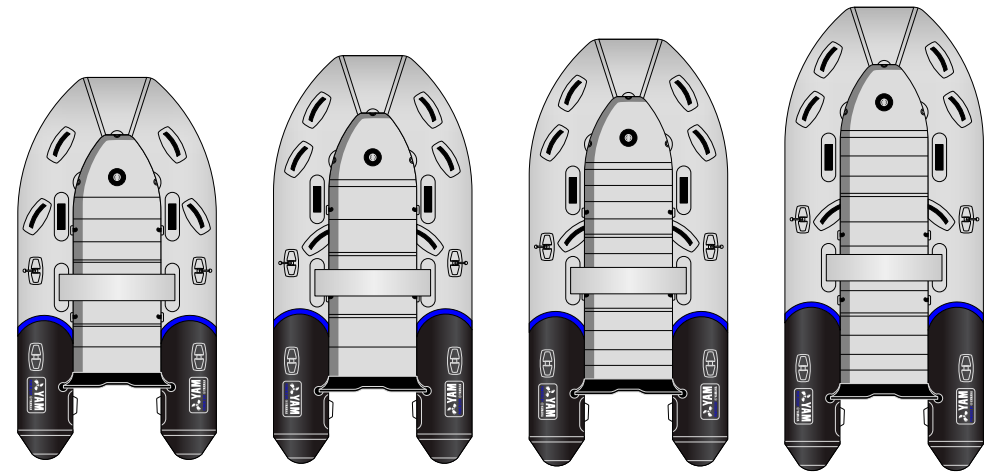

YAM 275S / 310S / 340S / 380S

For maximum fun afloat, there's nothing like a YAM Sport. Ideal for camping trips, water sports, family holidays, lake cruises or just exploring the coastline.

Because these tough, sporty inflatables are also smart and stylish, they're a great choice as the tender to a larger boat, whether sailing yacht or motor boat. From the smallest 275S up to the highly capable 380S, these boats handle easily and are designed for more serious work too.

So if you're looking for a boat that's easy to manoeuvre and will tackle family adventures with ease –towing donuts and other toys – yet be equally at home as a stable fishing, diving or work boat, then a YAM Sport is made for you.

Built to last

For maximum strength and good looks, all YAM inflatables are constructed using the latest generation PVC material, with most seams and joints thermo-welded for optimum watertightness and safety. The result is a smart, clean exterior surface that is highly resistant to abrasion, salt water and sunlight.