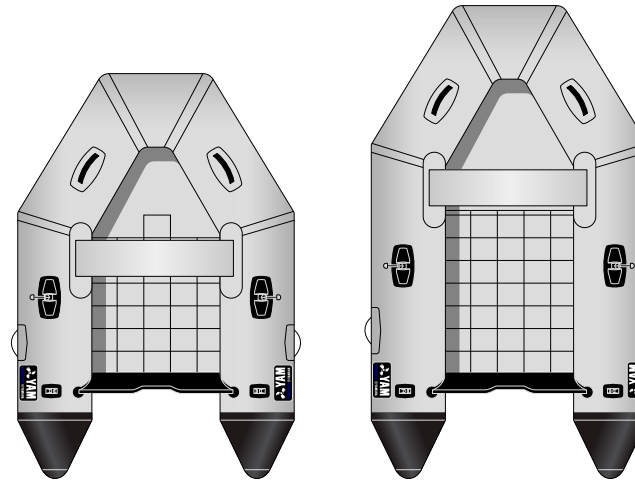

YAM 200T / 240T

For getting out on the water with the minimum of fuss and effort, there's no better choice than the YAM 200T or the YAM 240T.

These tough little runabouts are ideal for small boat tender duties and just for enjoying being on the water. You can inflate or pack it away in minutes using the high-speed air pump included, while the lightweight slatted floor simply rolls up – and your YAM is easily stowable in a boat locker, car boot or even a cupboard at home.

Use the strong aluminium oars, with their easy-stow tube clips and sturdy rowlocks – or fit a Yamaha outboard or electric drive. Either way, you'll be delighted with one of these stylish little runabouts.

Proven match to Yamaha Electric Drives

Our Tender-series YAM inflatables are made a great combination with the Yamaha Electric Drives. The quiet, clean and easy to use and maintain package works especially great as tender. Of course, our Yamaha engineers have designed and tested these boats to also be a perfect match for our small outboards motors.