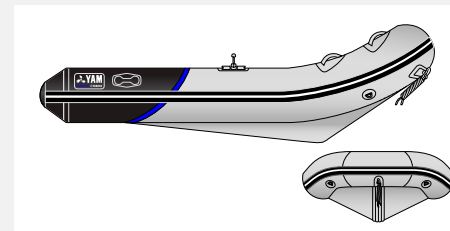

Inflatable V-hull (310STi-V)

Our largest YAM Sports tender, the 310STi, has a unique V-shaped inflatable hull. While it offers the same amount of comfort as the other STi-series, it adds extra rigidity to the hull and a deeper V – improving the handling and making this top-end model perfectly matching the larger Yamaha outboards.