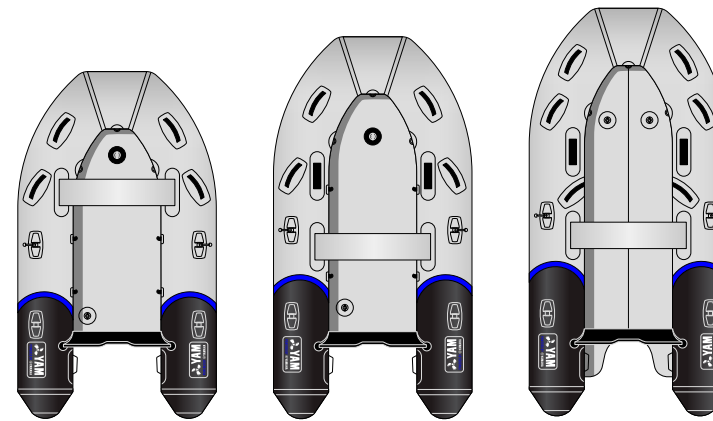

YAM 240STi / 275STi / 310STi-V

Why not get out on the water with a YAM STi, where your fun will come with added comfort? This is mainly thanks to the double-wall inflatable floor, which is extra rigid and very comfy on the feet. An STi is also, like every YAM model, super-simple to inflate, carry, use and store.

Top performance is assured – with even the smallest Yamaha outboard – and handling is remarkable, with excellent control and stability from the special inflatable keel and V-hull design.

Strong D-rings and lifelines are provided, as well as a secure, integral tankholder. The PVC-coated transom is reinforced with a special support section for a Yamaha outboard. All you have to do is enjoy yourself.

Comfortable inflatable floor

At the heart of every STi model you'll find our unique and very clever inflatable floor and keel. A complex web of cross-stitching in the air chamber prevents distortion and keeps the surface rigid – promising you the most comfortable, smooth and stable ride of any inflatable you've ever tried.