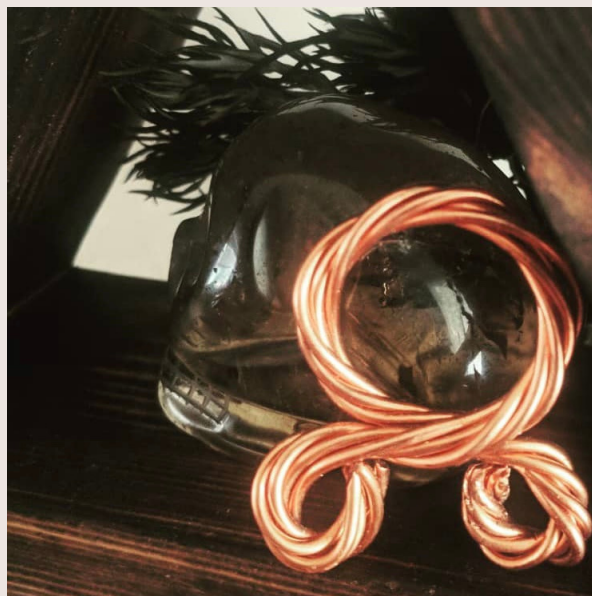

## TROLL CROSS / TROLLKOR

---

THE TROLL CROSS OR TROLLKOR RESEMBLES THE SHAPE OF THE RUNE OTHALA, WHICH LENDS ITSELF TO BE NOT JUST A PHYSICALLY PROTECTIVE SYMBOL BUT A SPIRITUAL/PSYCHIC PROTECTIVE TALISMAN AS WELL. A WARD AGAINST MALIGN ENERGY OR MAGICS. A NORDIC EVIL EYE IF YOU WILL.

IT DOESN'T HAVE A VERY LONG HISTORY, IT IS DEFINITELY A MODERN IDEA, BORN OF ANCIENT WISDOM FOR SURE, BUT MODERN IN IT'S PRACTICE NONETHELESS.

THE SYMBOL WAS FIRST DISCOVERED BY A SWEDISH WOMAN NAMED KARI ERLANDS FROM DALARNA, SWEDEN BACK IN THE 1990'S. SHE DISCOVERED THE SYMBOL ON A FENCE POST ON HER GRANDPARENTS PROPERTY. BEING A BLACKSMITH, SHE TOOK THE SYMBOL AND MADE JEWELRY AND OTHER ADORNMENTS. FOR HER, WE ARE ETERNALLY GRATEFUL.

## TROLL CROSS / TROLLKOR

---

SOME USES AND LORE STATE THAT THESE TALISMANS KEEP YOU SAFE ON YOUR TRAVELS FROM MALEVOLENT ENERGY. INSTEAD OF IRON WE USE COPPER.

COPPER IN ITSELF IS A GREAT CONDUIT TO ENHANCE FLOW OF ENERGY AND PSYCHIC ABILITIES. WITH THE PAIRING OF THE TALISMAN AND OUR COPPER MEDIUM, THE ABILITY TO SEE THE PATH AHEAD AND READ THE ENERGY OF THOSE AROUND YOU BECOMES HEIGHTENED, THUS MAKING YOUR LANDSCAPE EASIER TO NAVIGATE. HAND WOUND, THESE TALISMANS ARE 1.5", MAKING IT EASY TO SLIP IN YOUR POCKET OR BAG. ALSO EASILY ATTACHES TO BACKPACKS AND KEYCHAINS FOR ON THE GO PROTECTION. THE ADORNMENT OF THIS PROTECTIVE PIECE IS AS ENDLESS AS YOUR IMAGINATION.