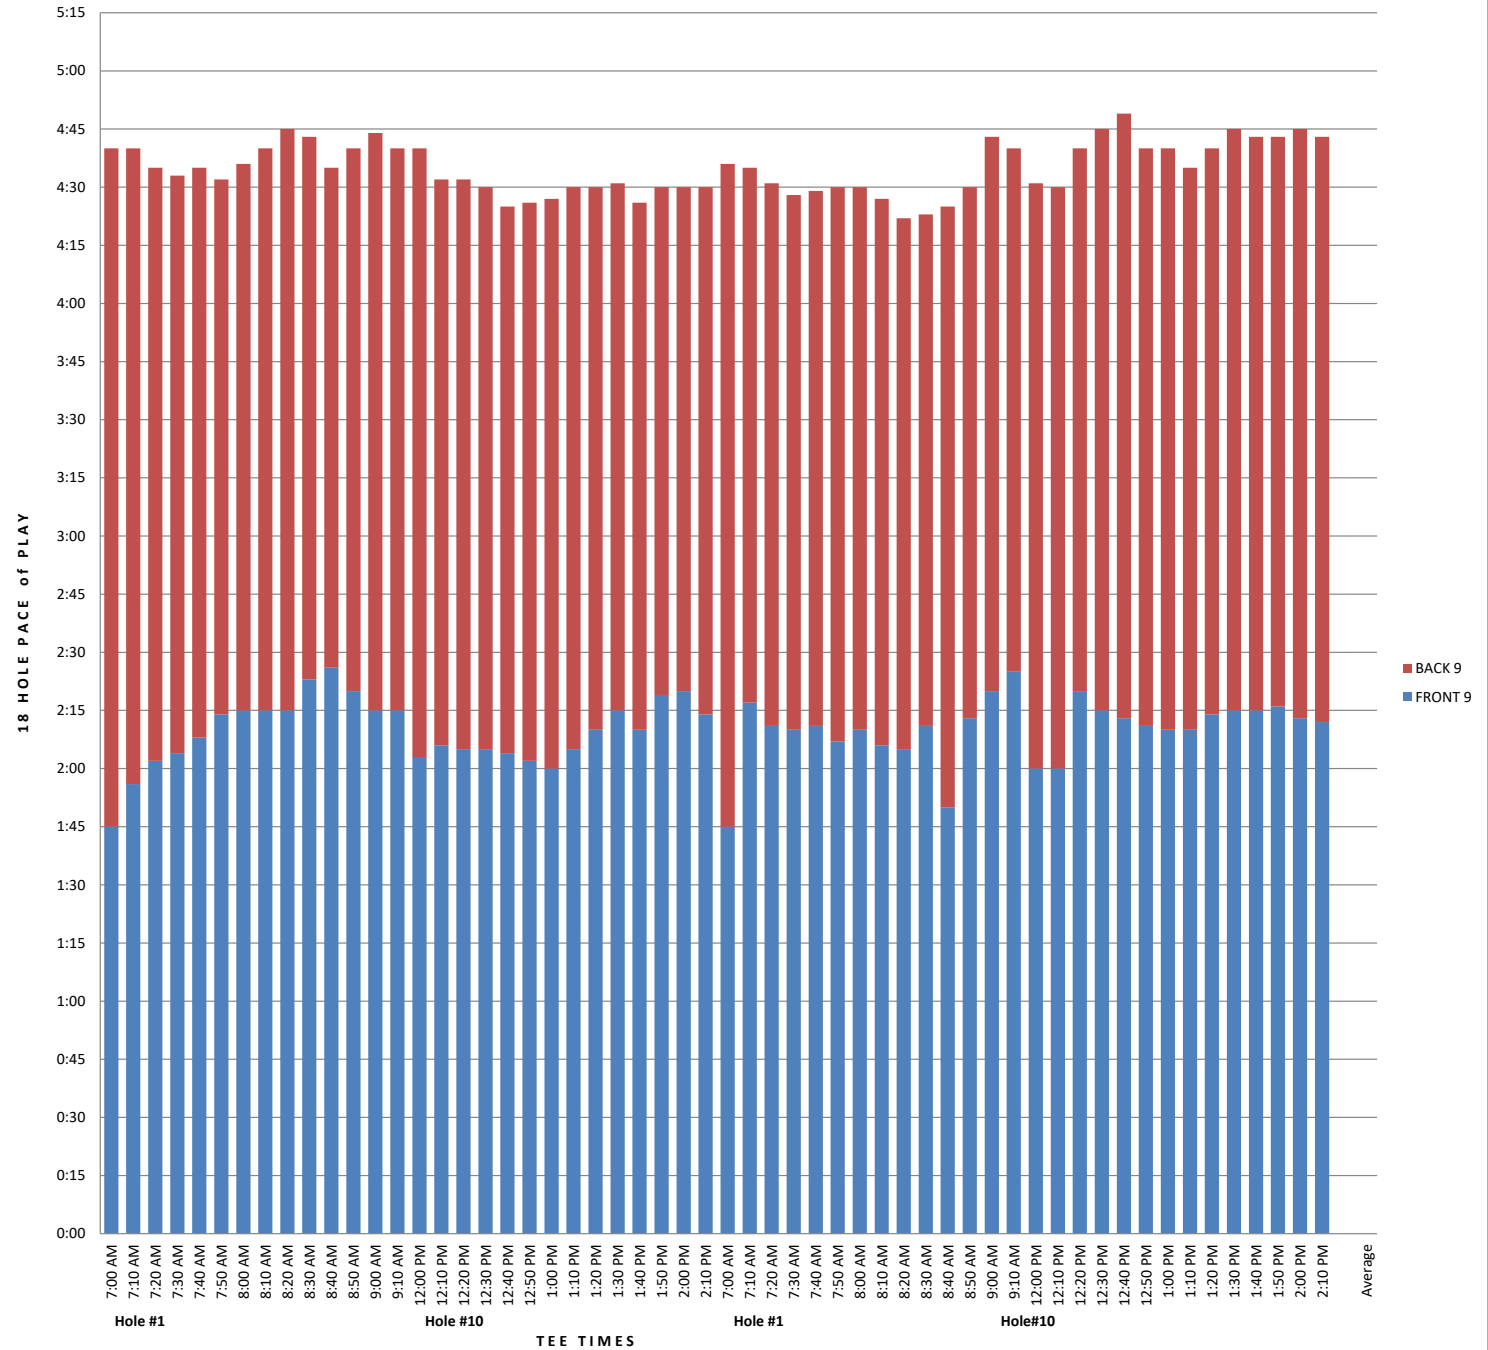

IESGA PACE of PLAY SUMMARY

Hole	Tee Time	18 Hole		Pace Diff.		On Pace	
		Pace		Slow (Ahead)		Slow	
#1	7:00 AM	4:40		0		On Pace	
#1	7:10 AM	4:40		0		On Pace	
#1	7:20 AM	4:35		(5)		On Pace	
#1	7:30 AM	4:33		(2)		On Pace	
#1	7:40 AM	4:35		2		On Pace	
#1	7:50 AM	4:32		(3)		On Pace	
#1	8:00 AM	4:36		4		On Pace	
#1	8:10 AM	4:40		4		On Pace	
#1	8:20 AM	4:45		5		On Pace	
#1	8:30 AM	4:43		(2)		On Pace	
#1	8:40 AM	4:35		(8)		On Pace	
#1	8:50 AM	4:40		5		On Pace	
#1	9:00 AM	4:44		4		On Pace	
#1	9:10 AM	4:40		(4)		On Pace	
#1	12:00 PM	4:40		(0)		On Pace	
#1	12:10 PM	4:32		(8)		On Pace	
#1	12:20 PM	4:32		0		On Pace	
#1	12:30 PM	4:30		(2)		On Pace	
#1	12:40 PM	4:25		(5)		On Pace	
#1	12:50 PM	4:26		1		On Pace	
#1	1:00 PM	4:27		1		On Pace	
#1	1:10 PM	4:30		3		On Pace	
#1	1:20 PM	4:30		(0)		On Pace	
#1	1:30 PM	4:31		1		On Pace	
#1	1:40 PM	4:26		(5)		On Pace	
#1	1:50 PM	4:30		4		On Pace	
#1	2:00 PM	4:30		0		On Pace	
#1	2:10 PM	4:30		0		On Pace	
#10	7:00 AM	4:36		6		On Pace	
#10	7:10 AM	4:35		(1)		On Pace	
#10	7:20 AM	4:31		(4)		On Pace	
#10	7:30 AM	4:28		(3)		On Pace	
#10	7:40 AM	4:29		1		On Pace	
#10	7:50 AM	4:30		1		On Pace	
#10	8:00 AM	4:30		0		On Pace	
#10	8:10 AM	4:27		(3)		On Pace	
#10	8:20 AM	4:22		(5)		On Pace	
#10	8:30 AM	4:23		1		On Pace	
#10	8:40 AM	4:25		2		On Pace	
#10	8:50 AM	4:30		5		On Pace	
#10	9:00 AM	4:43		13		Slow	
#10	9:10 AM	4:40		(3)		On Pace	
#10	12:00 PM	4:31		(9)		On Pace	
#10	12:10 PM	4:30		(1)		On Pace	
#10	12:20 PM	4:40		10		On Pace	
#10	12:30 PM	4:45		5		On Pace	
#10	12:40 PM	4:49		4		On Pace	
#10	12:50 PM	4:40		(9)		On Pace	
#10	1:00 PM	4:40		0		On Pace	
#10	1:10 PM	4:35		(5)		On Pace	
#10	1:20 PM	4:40		5		On Pace	
#10	1:30 PM	4:45		5		On Pace	
#10	1:40 PM	4:43		(2)		On Pace	
#10	1:50 PM	4:43		0		On Pace	
#10	2:00 PM	4:45		2		On Pace	
#10	2:10 PM	4:43		(2)		On Pace	

Average	4:34	0
Fastest	4:22	
Slowest	4:49	

LINKS GC TOURNAMENT (8/5/23)

BACK 9
FRONT 9