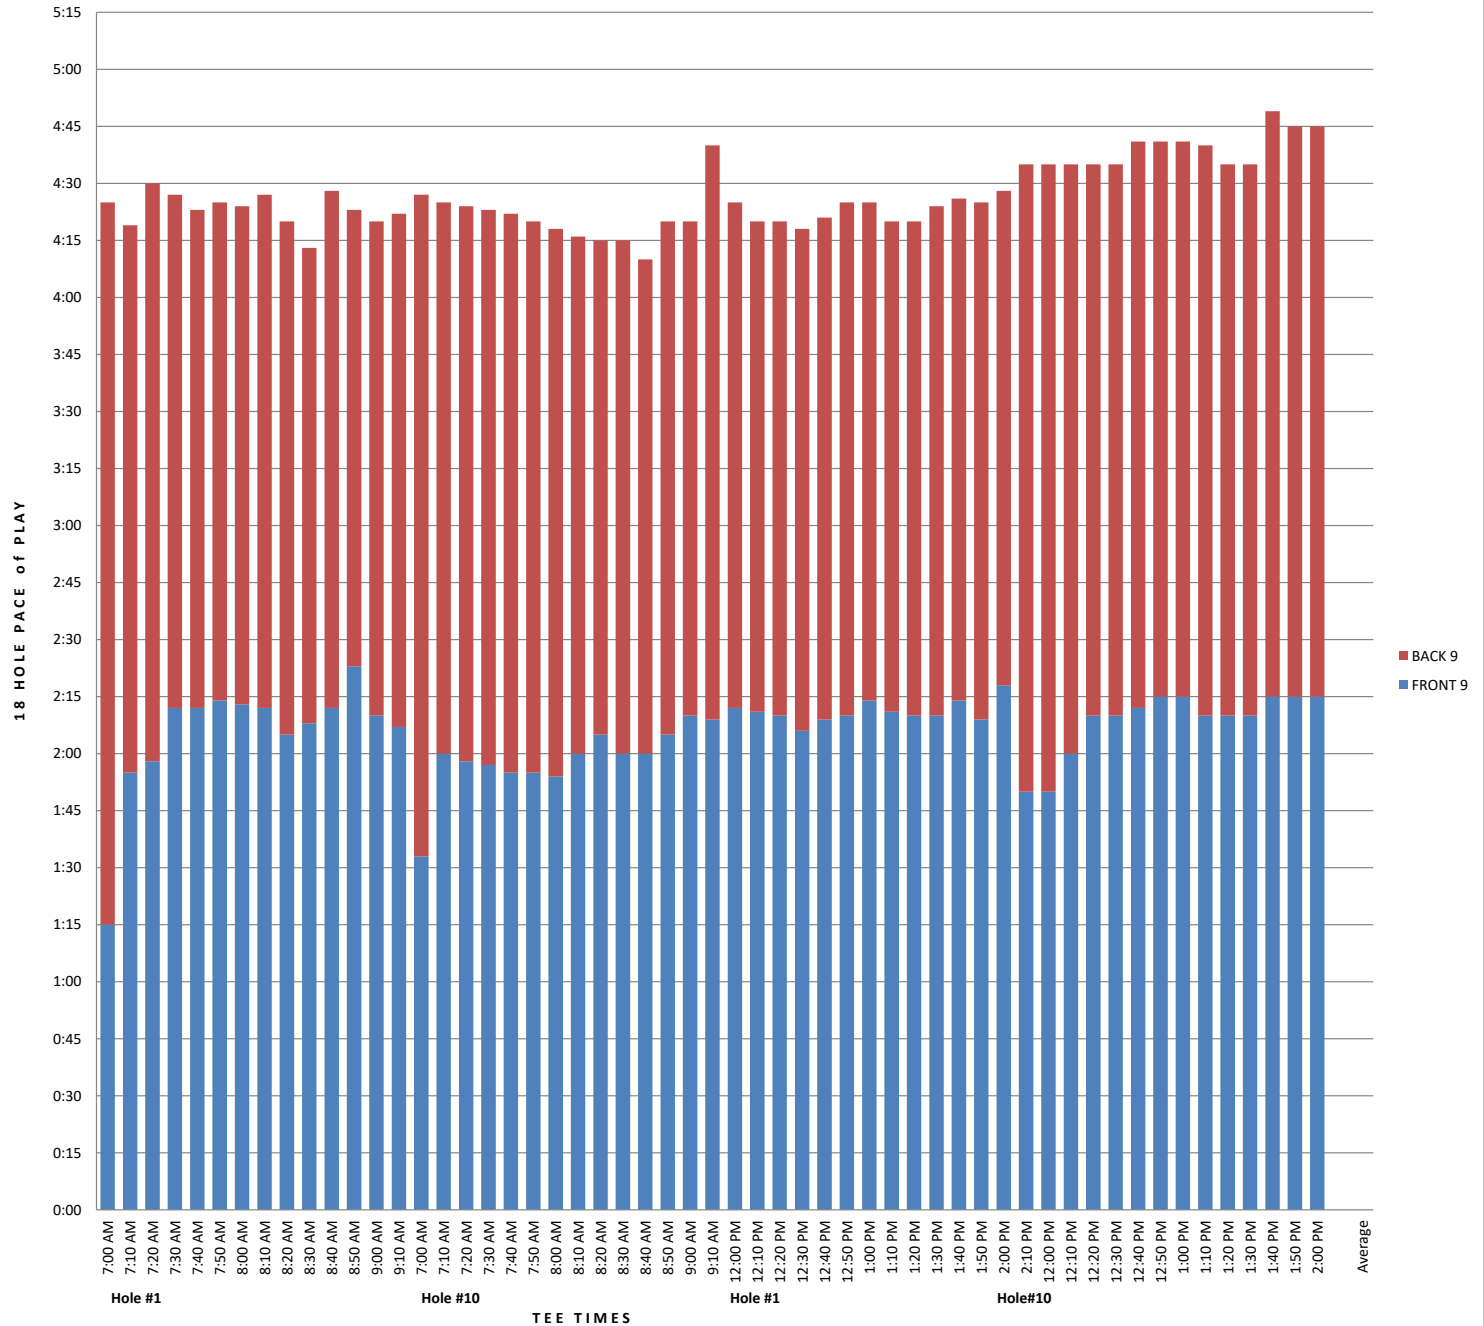

# IESGA PACE of PLAY SUMMARY

Hole	Tee Time	18 Hole		On Pace
		Pace	Pace Diff. Slow (Ahead)	
#1	7:00 AM	4:25	0	On Pace
#1	7:10 AM	4:19	(6)	On Pace
#1	7:20 AM	4:30	11	On Pace
#1	7:30 AM	4:27	(3)	On Pace
#1	7:40 AM	4:23	(4)	On Pace
#1	7:50 AM	4:25	2	On Pace
#1	8:00 AM	4:24	(1)	On Pace
#1	8:10 AM	4:27	3	On Pace
#1	8:20 AM	4:20	(7)	On Pace
#1	8:30 AM	4:13	(7)	On Pace
#1	8:40 AM	4:28	15	On Pace
#1	8:50 AM	4:23	(5)	On Pace
#1	9:00 AM	4:20	(3)	On Pace
#1	9:10 AM	4:22	2	On Pace
#10	7:00 AM	4:27	7	On Pace
#10	7:10 AM	4:25	(2)	On Pace
#10	7:20 AM	4:24	(1)	On Pace
#10	7:30 AM	4:23	(1)	On Pace
#10	7:40 AM	4:22	(1)	On Pace
#10	7:50 AM	4:20	(2)	On Pace
#10	8:00 AM	4:18	(2)	On Pace
#10	8:10 AM	4:16	(2)	On Pace
#10	8:20 AM	4:15	(1)	On Pace
#10	8:30 AM	4:15	0	On Pace
#10	8:40 AM	4:10	(5)	On Pace
#10	8:50 AM	4:20	10	On Pace
#10	9:00 AM	4:20	0	On Pace
#10	9:10 AM	4:40	20	Slow
#1	12:00 PM	4:25	0	On Pace
#1	12:10 PM	4:20	(5)	On Pace
#1	12:20 PM	4:20	0	On Pace
#1	12:30 PM	4:18	(2)	On Pace
#1	12:40 PM	4:21	3	On Pace
#1	12:50 PM	4:25	4	On Pace
#1	1:00 PM	4:25	0	On Pace
#1	1:10 PM	4:20	(5)	On Pace
#1	1:20 PM	4:20	0	On Pace
#1	1:30 PM	4:24	4	On Pace
#1	1:40 PM	4:26	2	On Pace
#1	1:50 PM	4:25	(1)	On Pace
#1	2:00 PM	4:28	3	On Pace
#1	2:10 PM	4:35	7	On Pace
#10	12:00 PM	4:35	0	Slow
#10	12:10 PM	4:35	0	On Pace
#10	12:20 PM	4:35	0	On Pace
#10	12:30 PM	4:35	(0)	On Pace
#10	12:40 PM	4:41	6	On Pace
#10	12:50 PM	4:41	(0)	On Pace
#10	1:00 PM	4:41	0	On Pace
#10	1:10 PM	4:40	(1)	On Pace
#10	1:20 PM	4:35	(5)	On Pace
#10	1:30 PM	4:35	0	On Pace
#10	1:40 PM	4:49	14	Slow
#10	1:50 PM	4:45	(4)	On Pace
#10	2:00 PM	4:45	0	On Pace

# STONERIDGE GC TOURNAMENT (7/25/23)

Average	4:26	1
Fastest	4:10	
Slowest	4:49	