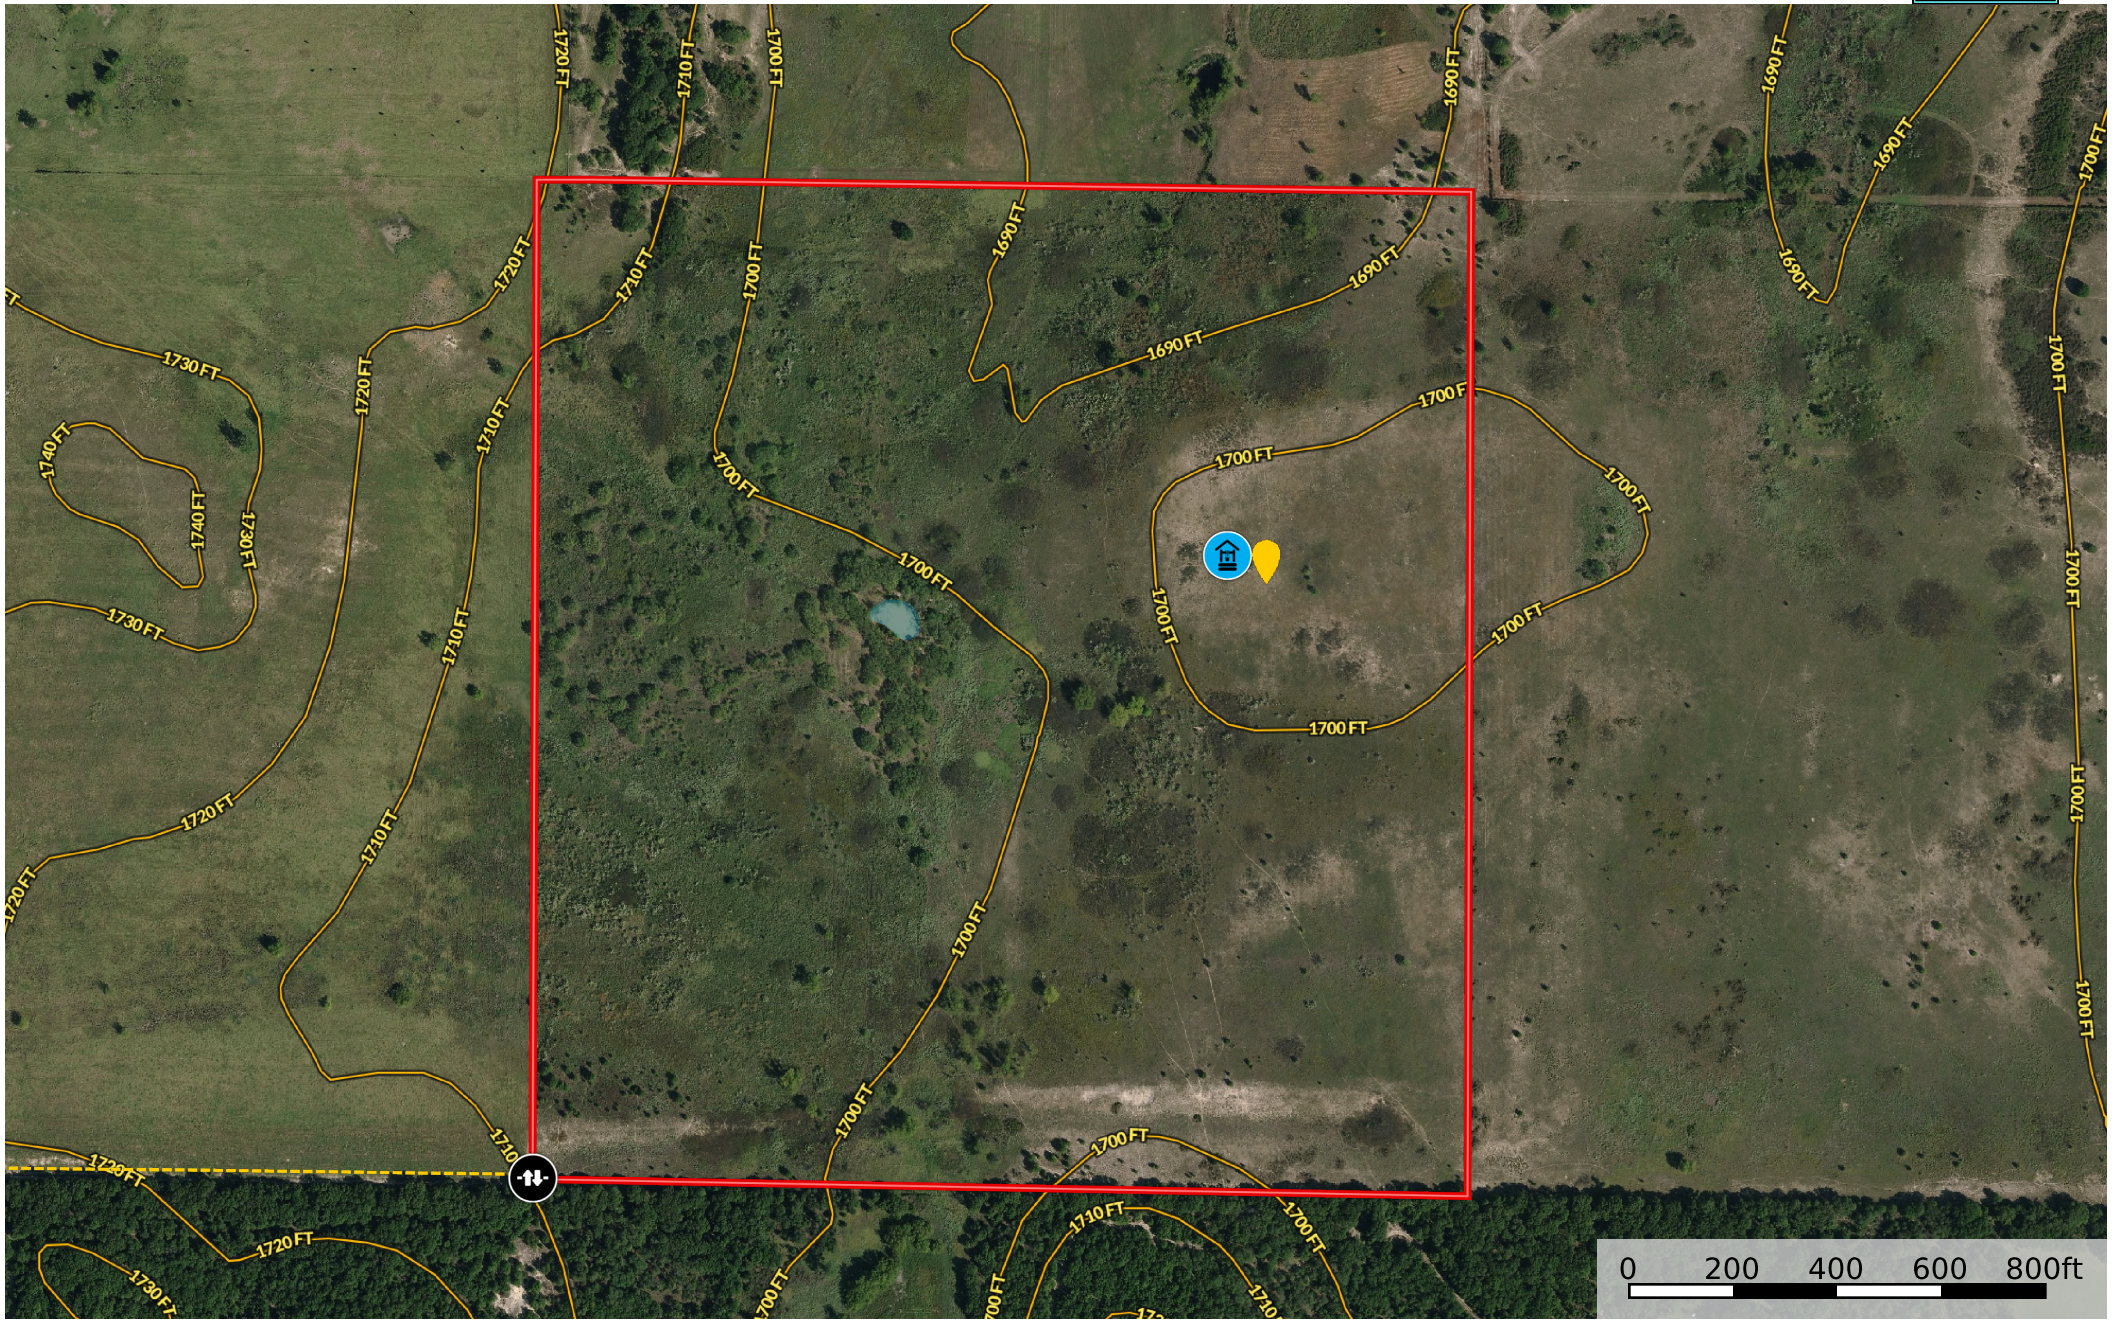

80 Ac Private Road

Eastland County, Texas, 80 AC +/-

- Gate
- Electricity Pole
- Well
- Road / Trail
- Pond / Tank
- Boundary