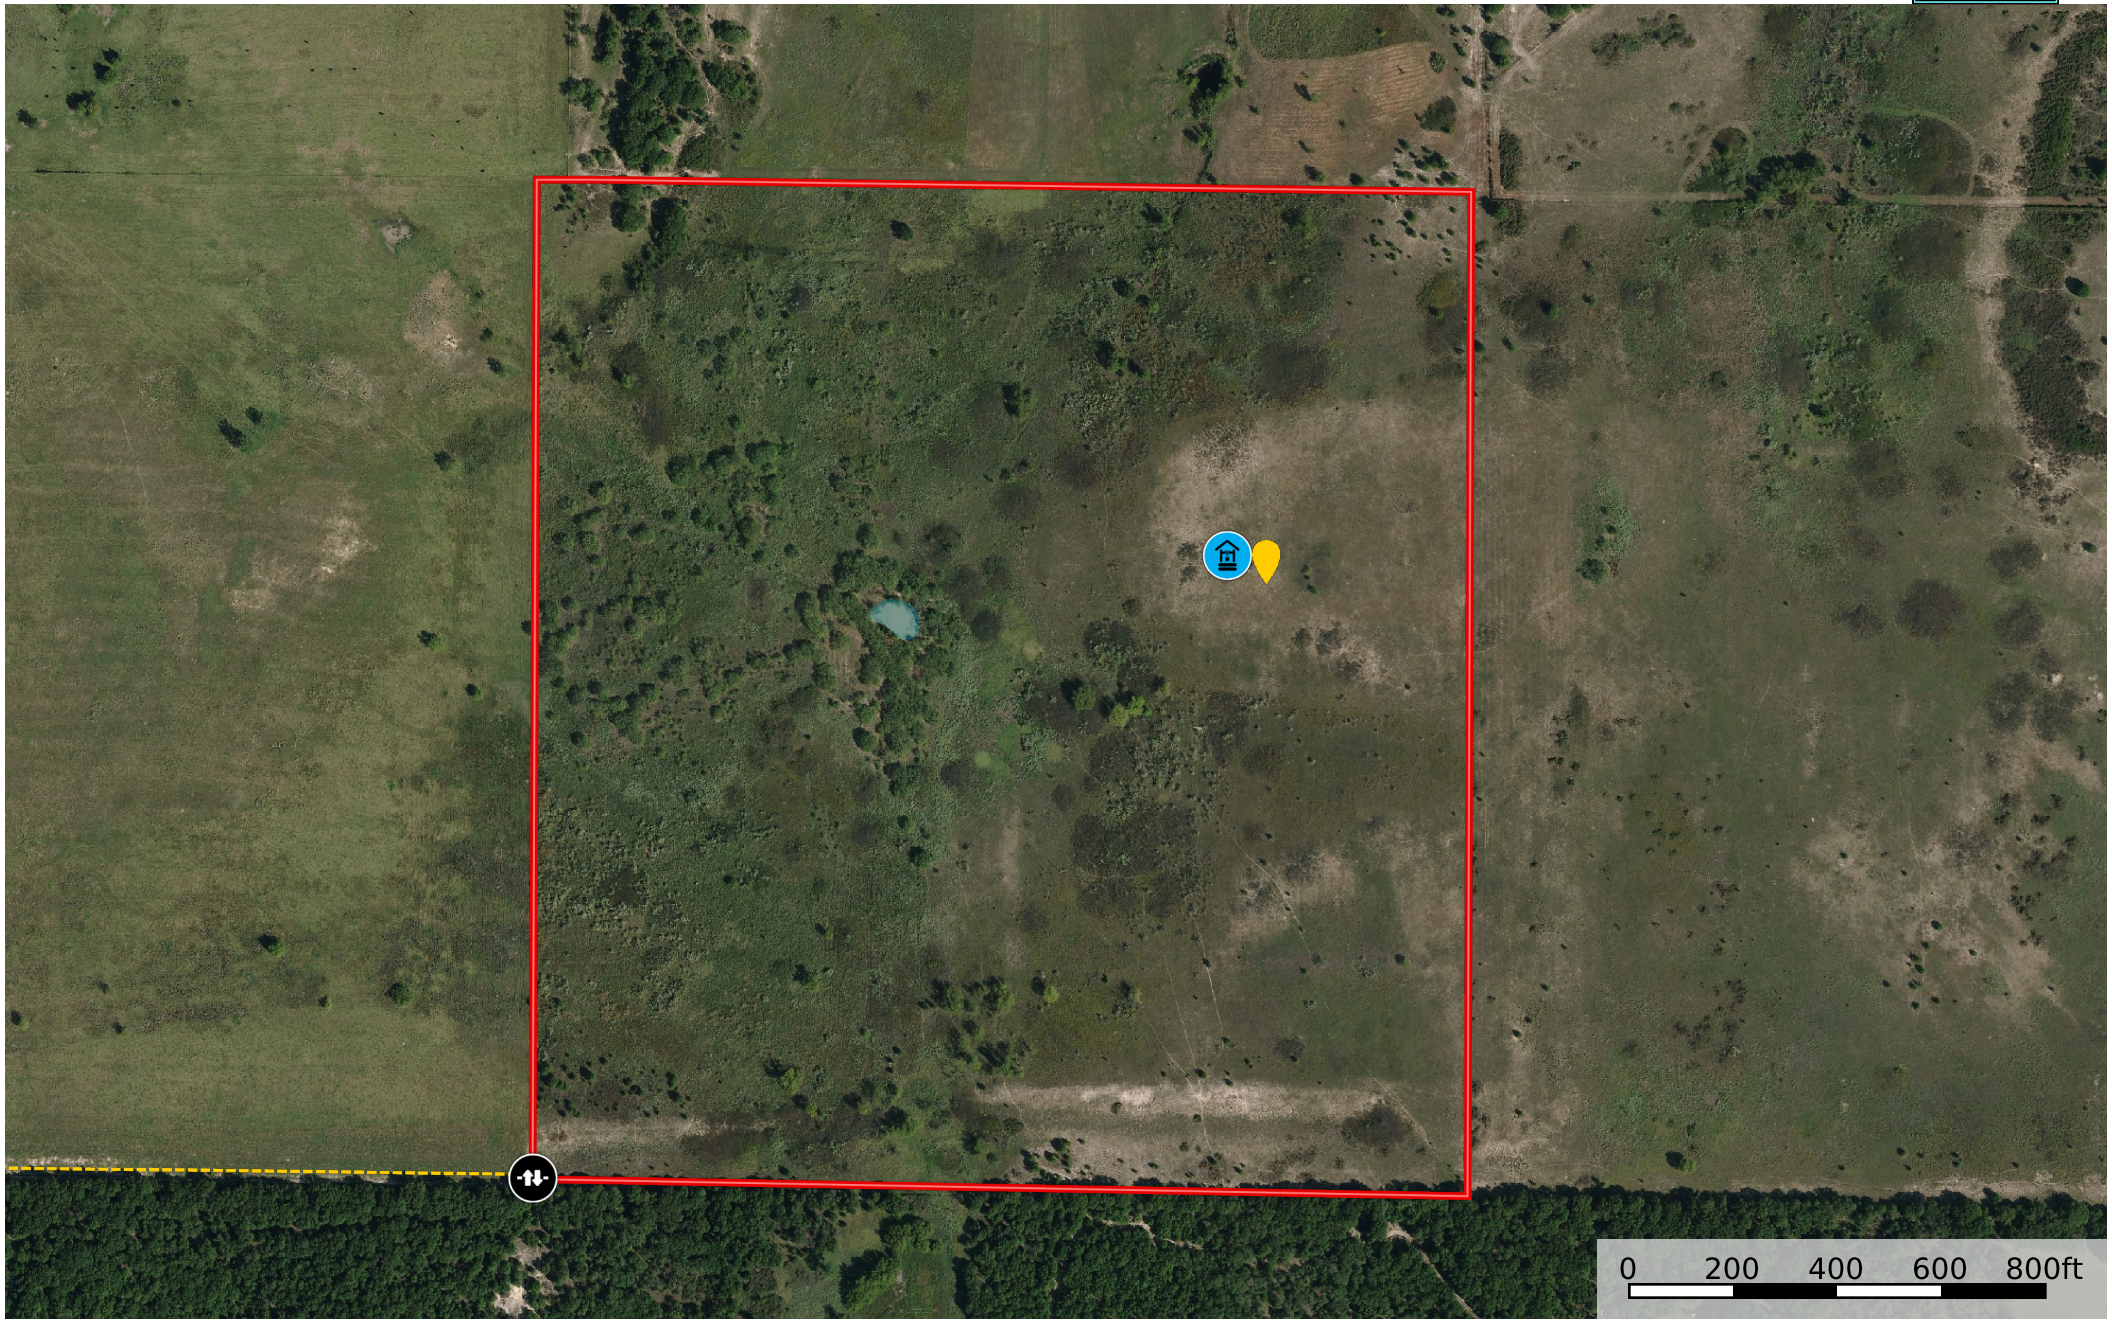

80 Ac Private Road

Eastland County, Texas, 80 AC +/-

- Gate
- Electricity Pole
- Well
- Road / Trail
- Pond / Tank
- Boundary