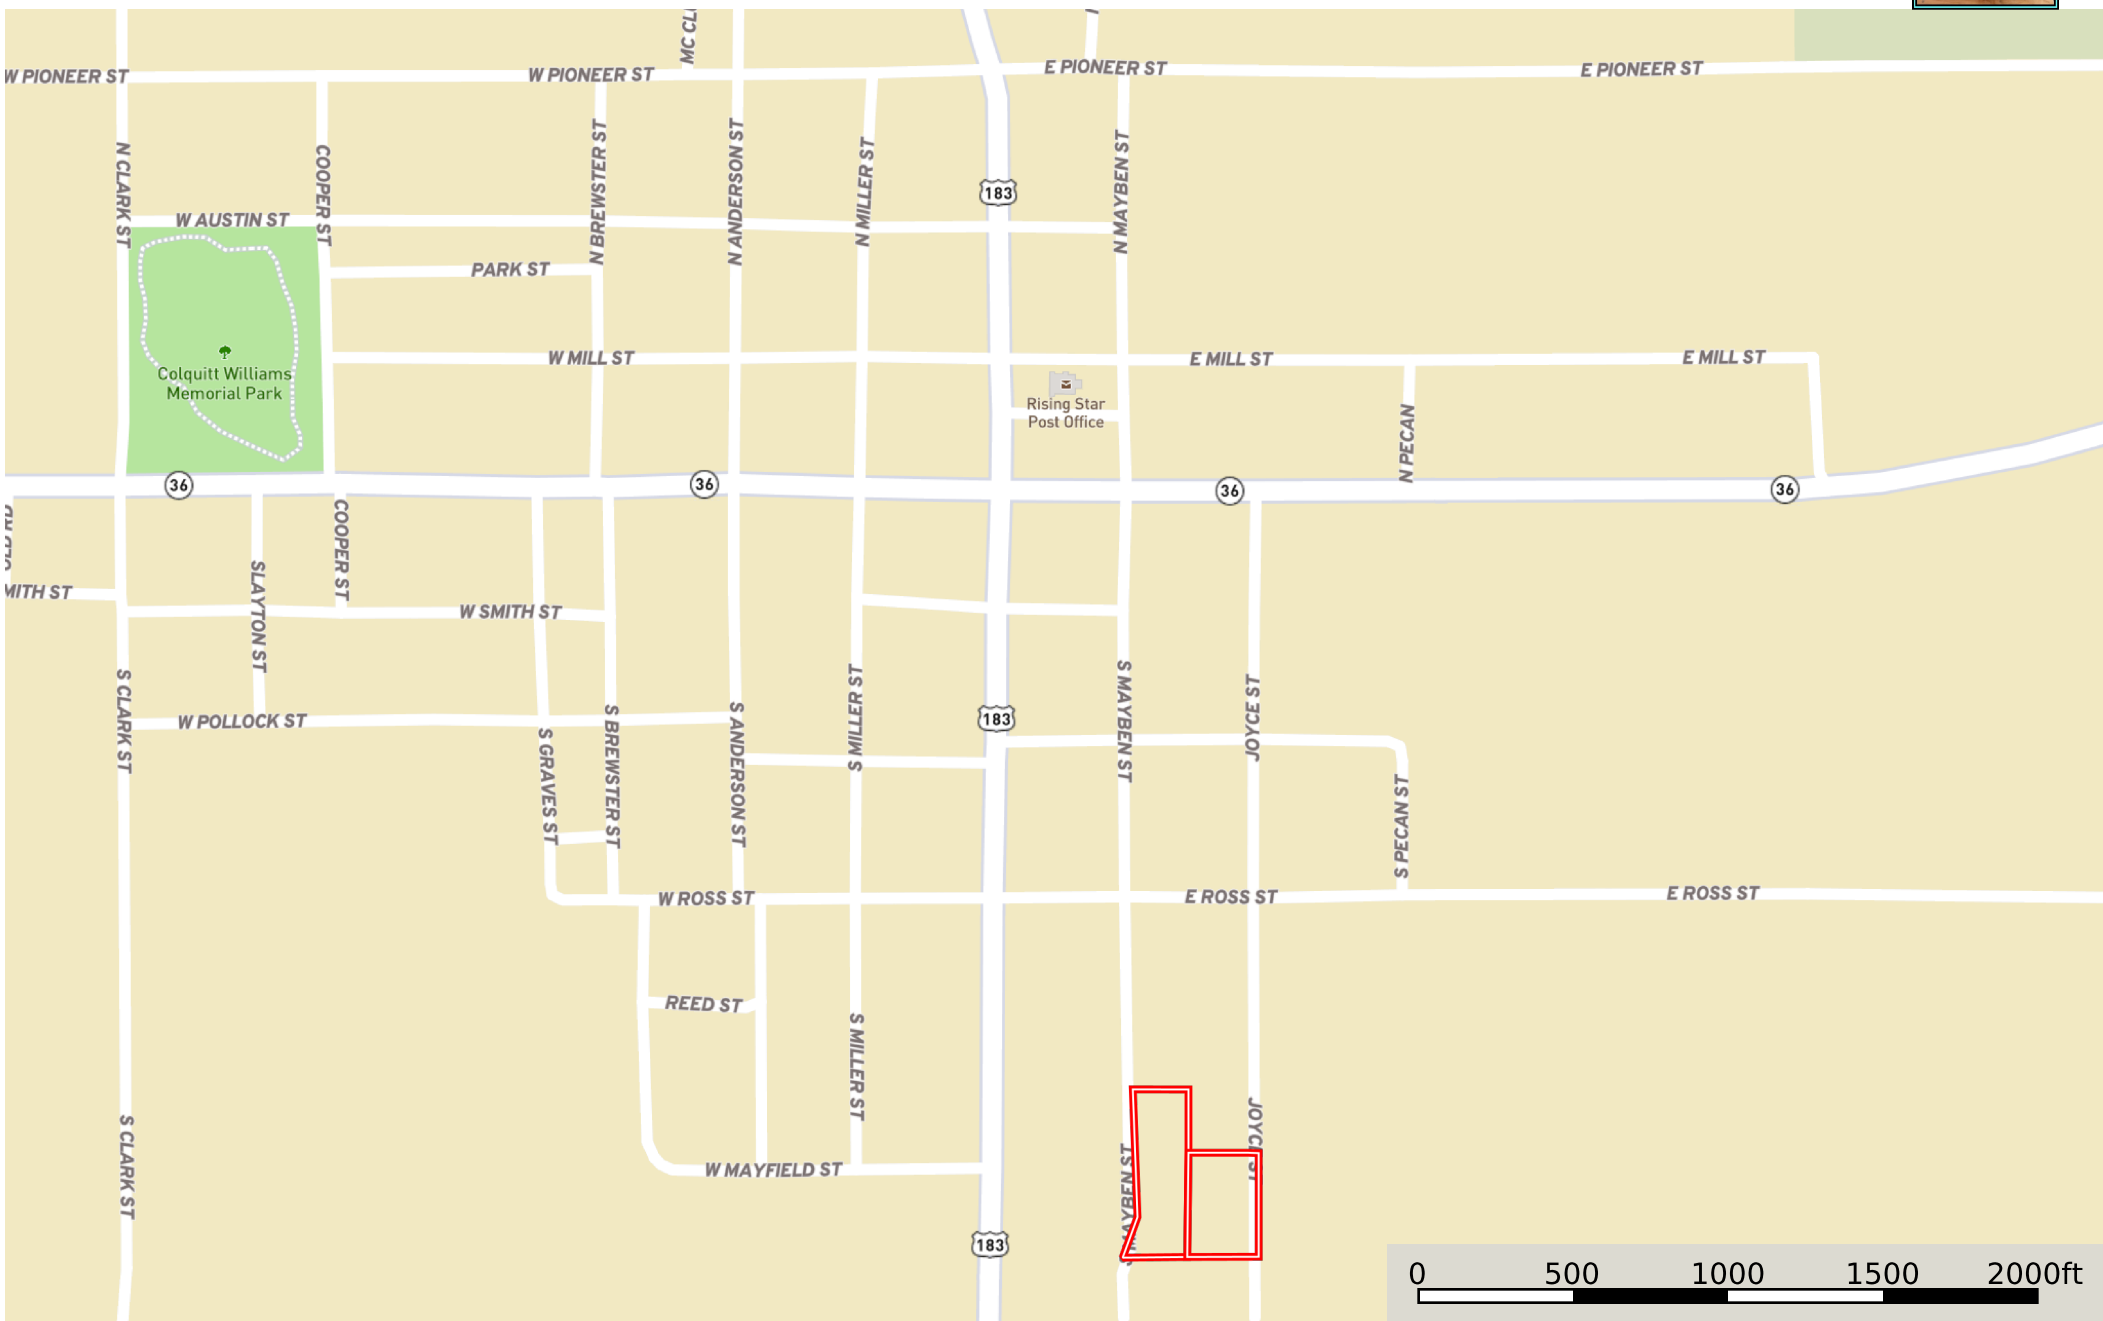

# 5.03 Ac Joyce St, Rising Star

Eastland County, Texas, 5.03 AC +/-

Boundary