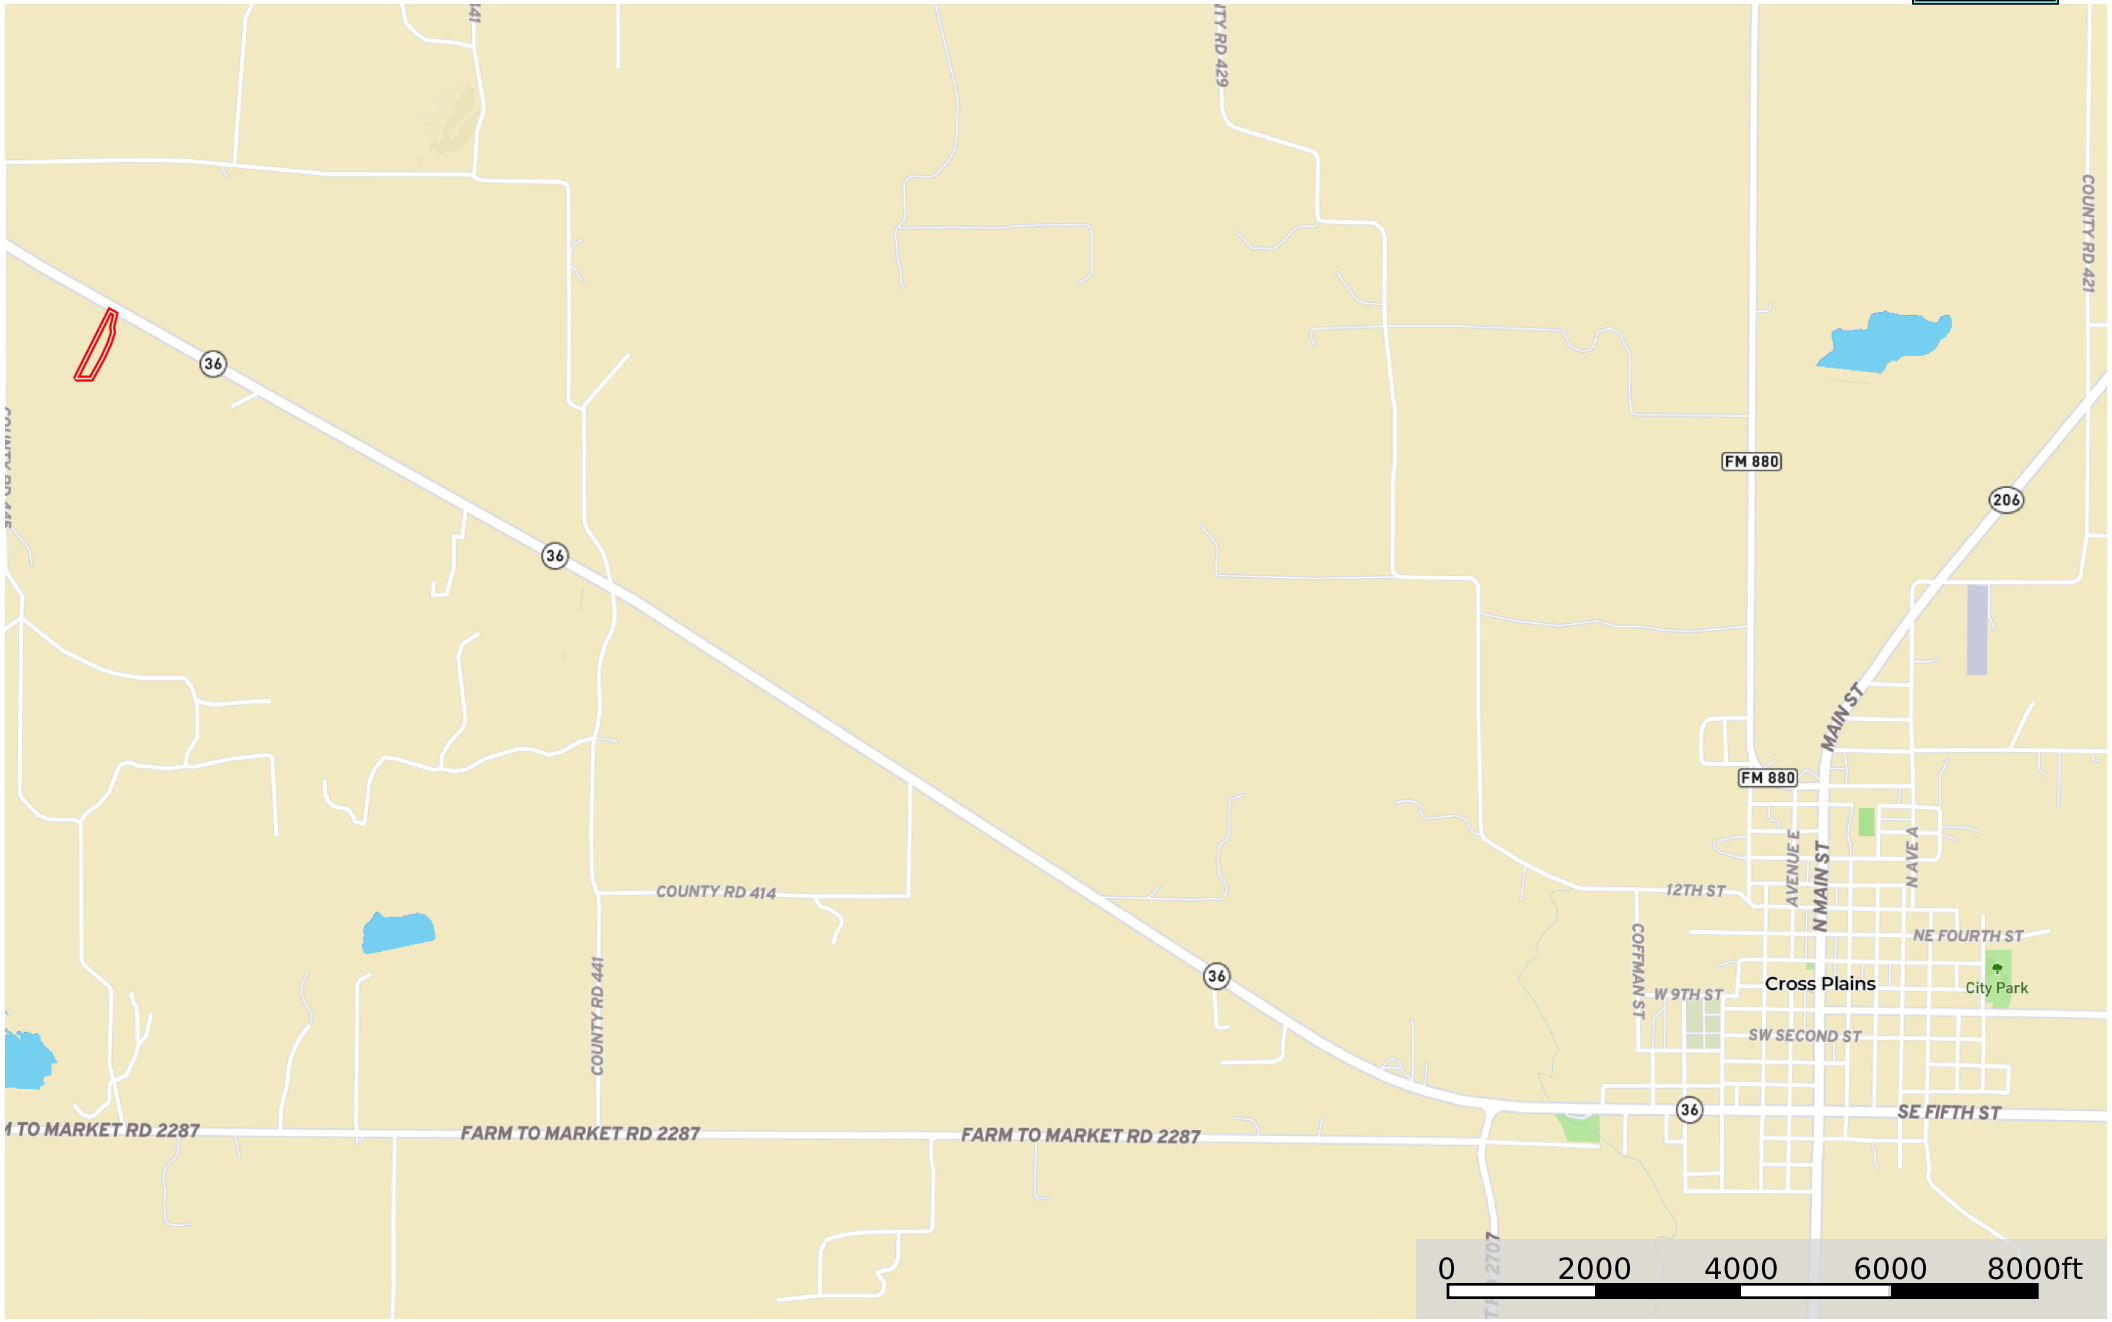

# 3.86 Ac TBD Hwy 36, Cross Plains

Callahan County, Texas, 3.86 AC +/-

Boundary