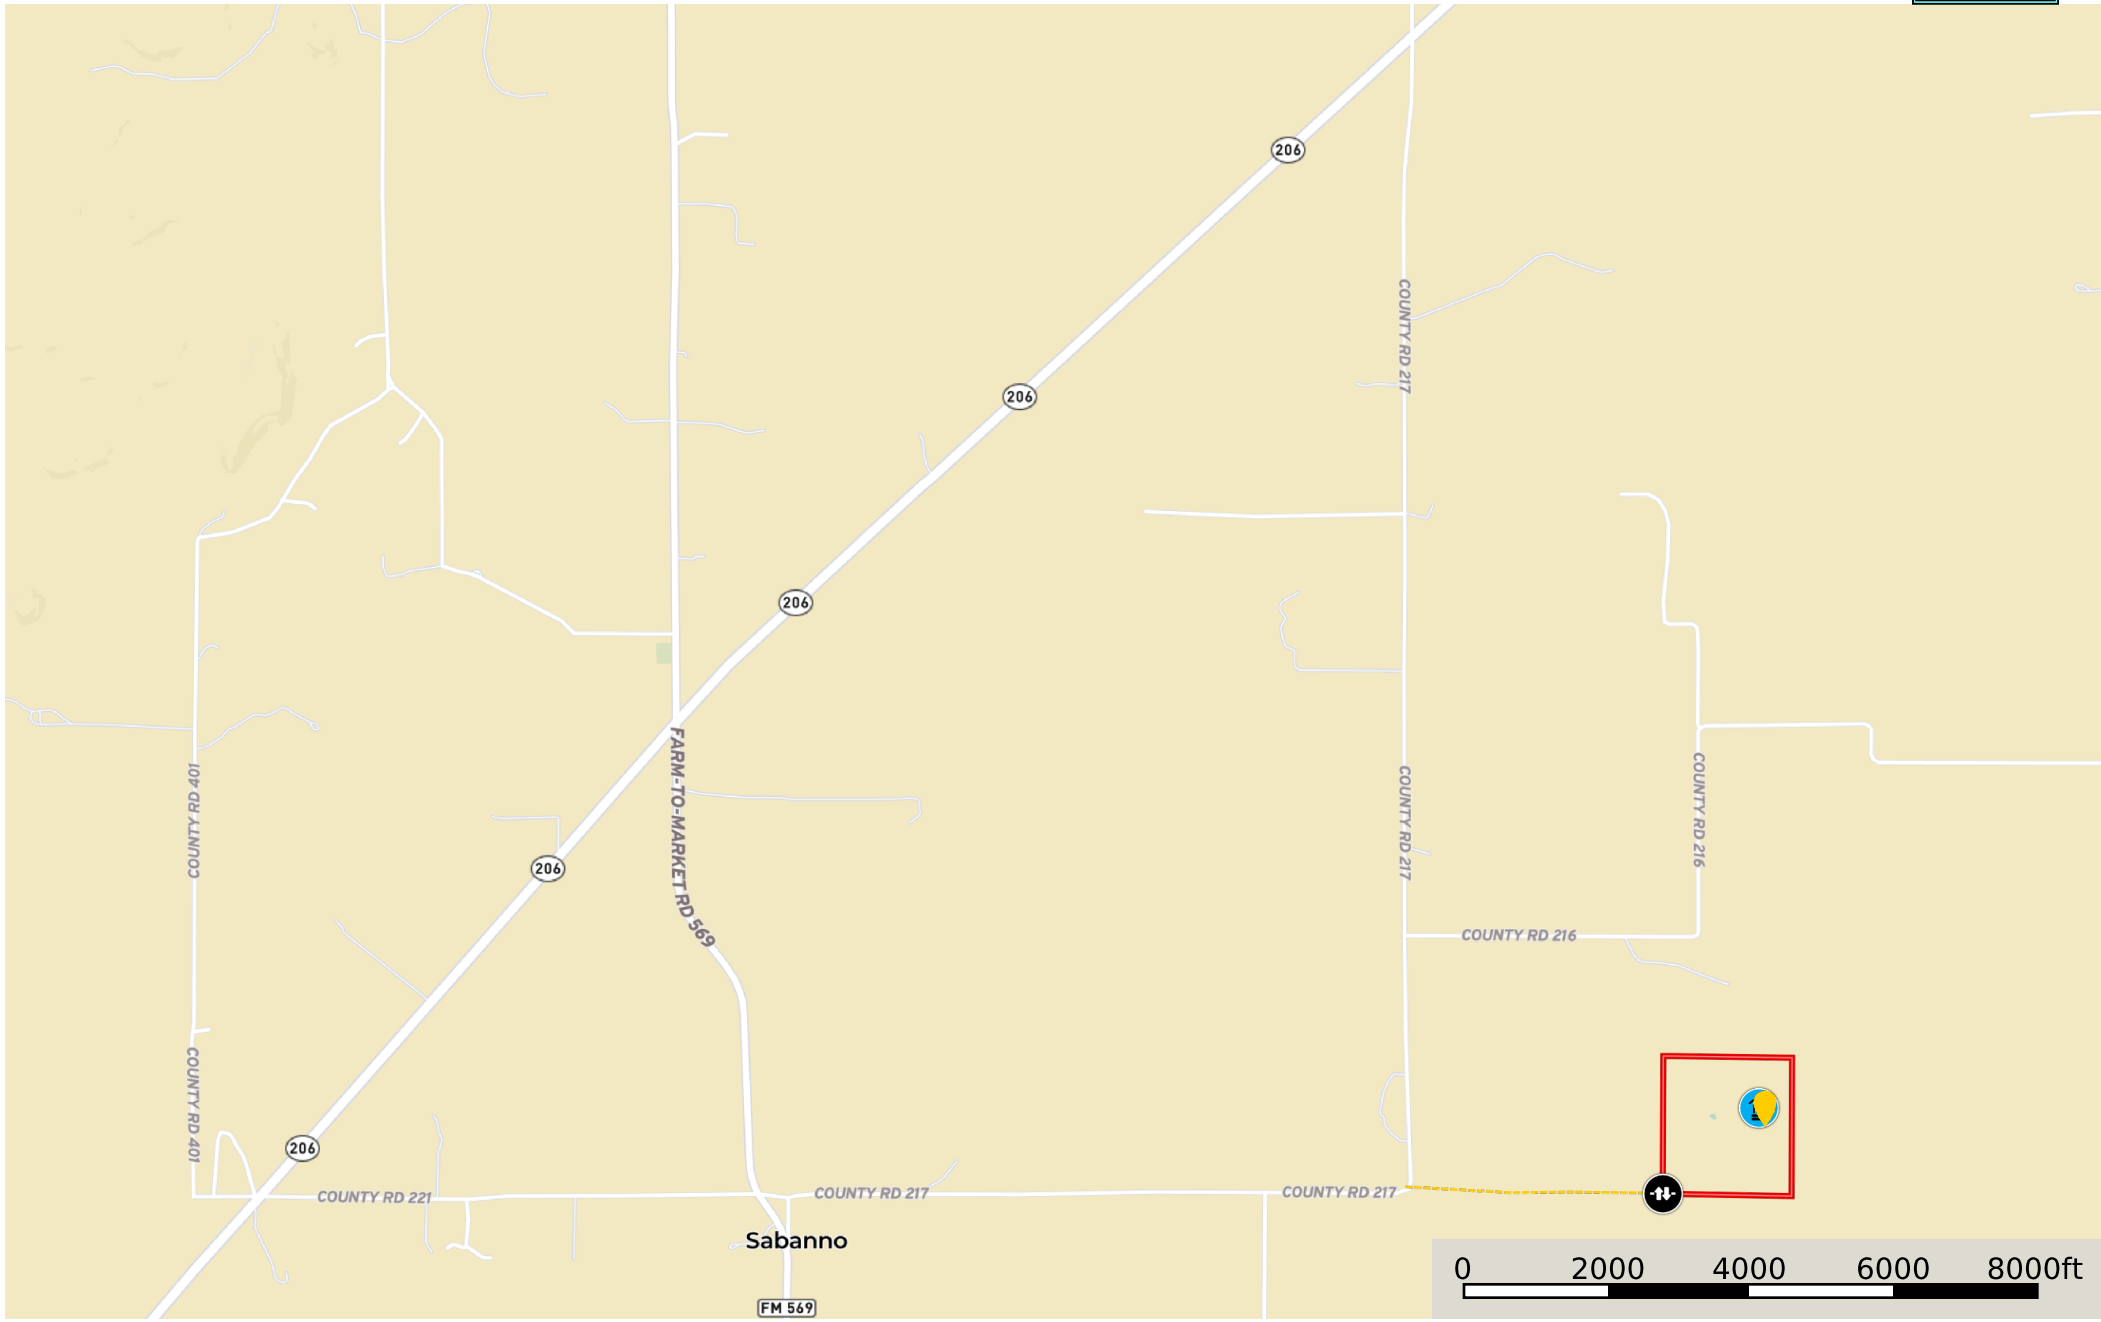

80 Ac Private Road

Eastland County, Texas, 80 AC +/-

- Gate
- Electricity Pole
- Well
- Road / Trail
- Pond / Tank
- Boundary