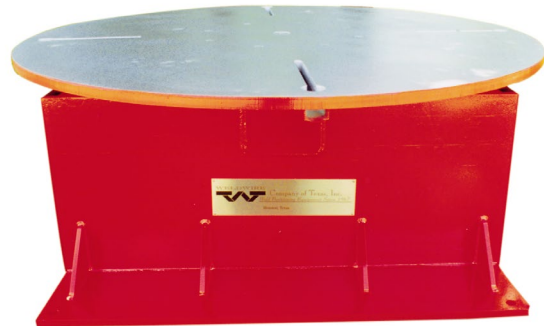

WELD WIRE FLOOR TURNTABLES

	SIZE 2	SIZE 6	SIZE 12	SIZE 20	SIZE 40	SIZE 80	SIZE 120
Model	WWFT-2	WWFT-6	WWFT-12	WWFT-20	WWFT-40	WWFT-80	WWFT-120
Load Capacity	2,500 lbs.	6,000 lbs.	12,000 lbs.	20,000 lbs.	40,000 lbs.	80,000 lbs.	120,000 lbs.
Center of Gravity	12"	12"	12"	12"	12"	12"	12"
Rotational Torque	15,300	30,521	32,400	43,200	64,800	97,500	145,800
Variable Speed (HP)	½	¾	¾	1	1 ½	3	5
Variable Speed (RPM)	.04-1.7	.04-1.3	.04-1.1	.04-1.1	.04-1.1	.04-1.1	.04-1.1
Constant Speed (HP)	½	¾	¾	1	1 ½	3	5
Constant Speed (RPM)	1.7	1.3	1.1	1.1	1.1	1	1
Electrical Power	110 Standard	110 Standard	110 Standard	220 or 440 standard*	220 or 440 standard*	220 or 440 standard*	220 or 440 standard*
Control	Variable speed programmable AC						
Hand Pendant	n/a	Speed control, rapid, For/Rev, Start, Stop w/25' cable					
Dimensions (X) Height	23"	24"	24.25"	24.25"	25"	25"	33"
Dim. (Y) Table Diameter	48"	48"	60"	60"	72"	72"	72"
Options:							
Foot Controls	Standard	Var. speed or On/Off	Var. speed or On/Off	Var. speed or On/Off	Var. speed or On/Off	Var. speed or On/Off	Var. speed or On/Off

*please specify voltage when ordering

Please note that all specifications and prices are subject to change without notice. Prices are F.O.B. Willis, Texas. Revised 1/21/10

12680 FM 830 Willis, TX 77318 • P.O. Box 878 Willis, TX 77378
Phone (713) 691-6381 • (800) 877-6381