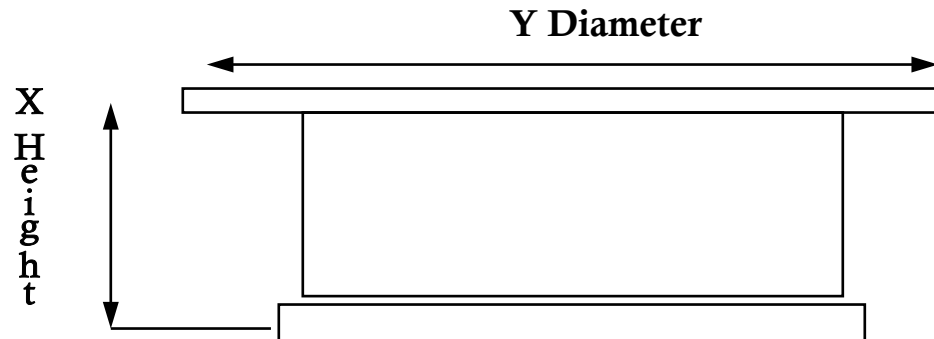

WELD WIRE FLOOR TURNTABLES

	SIZE 2	SIZE 6	SIZE 12	SIZE 20	SIZE 40	SIZE 80	SIZE 120
Model	WWFT-2	WWFT-6	WWFT-12	WWFT-20	WWFT-40	WWFT-80	WWFT-120
Load Capacity	2,500 lbs.	6,000 lbs.	12,000 lbs.	20,000 lbs.	40,000 lbs.	80,000 lbs.	120,000 lbs.
Center of Gravity	12"	12"	12"	12"	12"	12"	12"
Rotational Torque	15,300	30,521	32,400	43,200	64,800	97,500	145,800
Variable Speed (HP)	½	¾	¾	1	1 ½	3	5
Variable Speed (RPM)	.04-1.7	.04-1.3	.04-1.1	.04-1.1	.04-1.1	.04-1.1	.04-1.1
Constant Speed (HP)	½	¾	¾	1	1 ½	3	5
Constant Speed (RPM)	1.7	1.3	1.1	1.1	1.1	1	1
Electrical Power	110 Standard	110 Standard	110 Standard	220 or 440 standard*	220 or 440 standard*	220 or 440 standard*	220 or 440 standard*
Control	Variable speed programmable AC						
Hand Pendant	n/a	Speed control, rapid, For/Rev, Start, Stop w/25' cable					
Dimensions (X) Height	23"	24"	24.25"	24.25"	25"	25"	33"
Dim. (Y) Table Diameter	48"	48"	60"	60"	72"	72"	72"
Options:							
Foot Controls	Standard	Var. speed or On/Off	Var. speed or On/Off	Var. speed or On/Off	Var. speed or On/Off	Var. speed or On/Off	Var. speed or On/Off

*please specify voltage when ordering

Please note that all specifications and prices are subject to change without notice. Prices are F.O.B. Willis, Texas. Revised 1/21/10

12680 FM 830 Willis, TX 77318 • P.O. Box 878 Willis, TX 77378
Phone (713) 691-6381 • (800) 877-6381