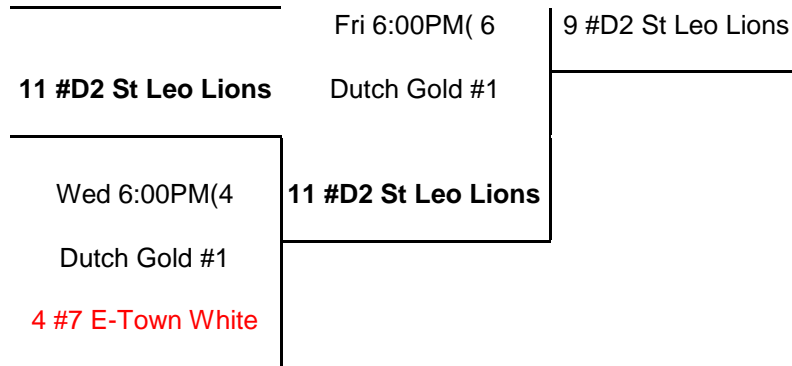

Seeds #3 ~ #8 are the remaining teams with the best records

Tie breakers are: Points, H2H, Runs allowed, Coin Flip

Umpires are paid by LCYBL

Teams must supply balls

Rain date is the next day

Congratulations to the 14u Section 2 St. Leo Lions Champtions and the Runner-up Manheim Township Light

**9 #D1 Man TWP
Lightning**

Wed 6:00PM(1

**5 #D1 Man TWP
Lightning**

14u Section 2 Playoffs

Facility	Date	Time	Team	SCR	Team
Nitrauer ES	Wed Jul 4	6:00PM	#8 Man TWP Thunder	5	#D1 Man TWP Lightning
Denver Park	Wed Jul 4	10:00AM	#5 Southern Lebanon	9	#4 Cocalico White
wick Township Field 1	Tue Jul 3	6:00PM	#6 Penn Manor Comets	2	#3 Warwick White Sox
Dutch Gold #1	Wed Jul 4	6:00PM	#7 E-Town White	4	#D2 St Leo Lions
Nitrauer ES	Fri Jul 6	6:00PM	#4 Cocalico White	4	#D1 Man TWP Lightning
Dutch Gold #1	Fri Jul 6	6:00PM	#D2 St Leo Lions	11	#3 Warwick White Sox