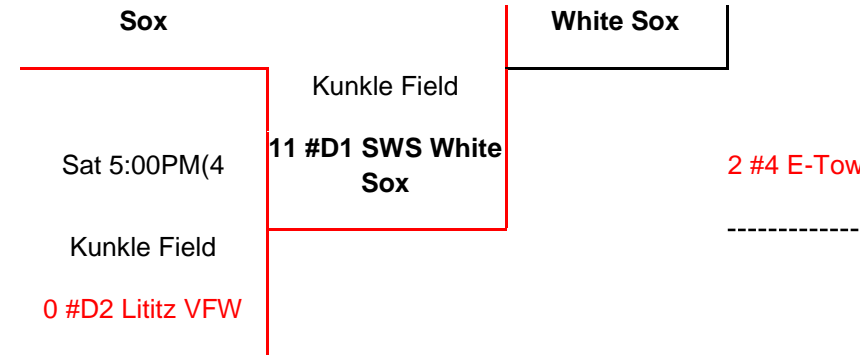

provided by NET			
11 #D2 Lititz VFW	5 #D2 Lititz VFW	#D2 Lititz VFW	
	To be continued 7/11 @ 10th inning		
6:00PM(4)	6:00PM(8)	6:00PM(12)	Lititz VFW wins series 2 0
Warwick Township Field 1	Mountville Borough Park	Warwick Township Field 1	
1 #7 Mountville Angels	3 #7 Mountville Angels	#7 Mountville Angels	
1 #3 Manheim Township Streaks	2 #3 Manheim Township Streaks	#3 Manheim Township Streaks	
6:00PM(5)	6:00PM(9)	6:00PM(13)	Penn Manor wins series 2 - 0
McNickle Field	Cresswell Park	McNickle Field	
7 #6 Penn Manor Comets	3 #6 Penn Manor Comets	#6 Penn Manor Comets