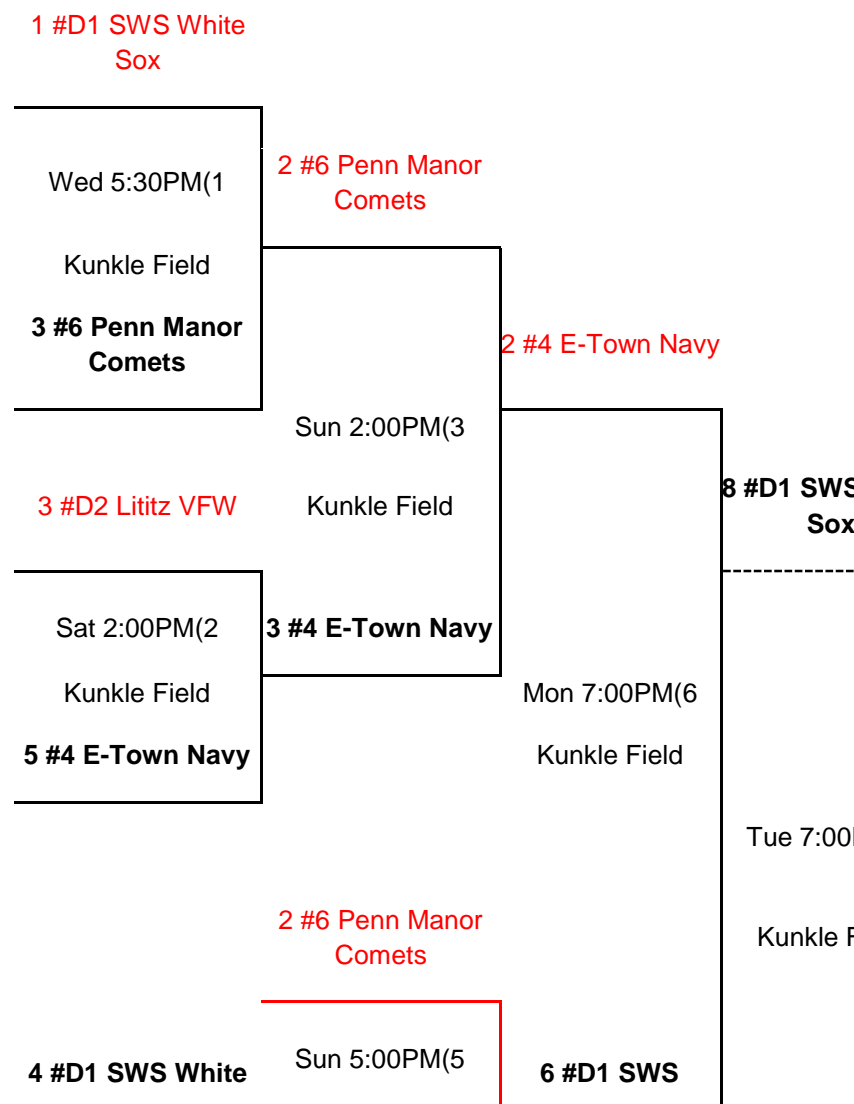

Game Date	Series Game #1	Series Game #2	Series Game #3 (if needed)	Series Winner
	7/9	7/10	7/12	7/13
	9 #D1 SWS White Sox	8 #D1 SWS White Sox	#D1 SWS White Sox	Rain Date
	6:00PM(3) Herr Flowers Field 3	6:00PM(7) Garden Spot HS JV Field	6:00PM(11) Herr Flowers Field 3	SWS wins series 2 - 0
	1 #8 Garden Spot	3 #8 Garden Spot	#8 Garden Spot	
*				
	*Seed 8 is the lowest remaining seed	Note: Umpires paid by LCYBL for Play In and Qualifying Series		
		Note: Umpires paid by NET for NET Tournament		
		Note: Balls for Play In and Qualifying Series provided by teams		
		Note: Balls for NET Tournament