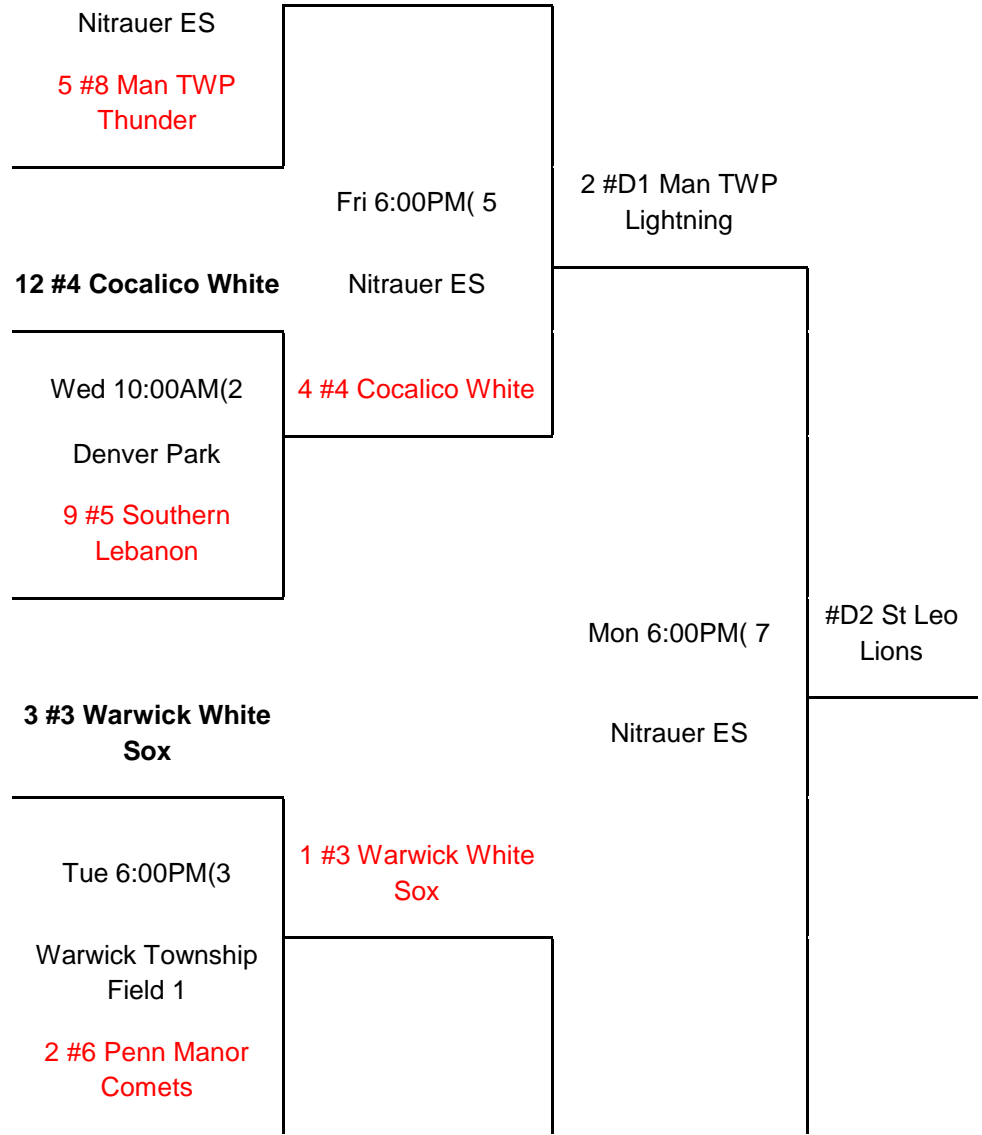

**9 #D1 Man TWP
Lightning**

Wed 6:00PM(1

**5 #D1 Man TWP
Lightning**

14u Section 2 Playoffs

Facility	Date	Time	Team	SCR	Team
Nitrauer ES	Wed Jul 4	6:00PM	#8 Man TWP Thunder	5	#D1 Man TWP Lightning
Denver Park	Wed Jul 4	10:00AM	#5 Southern Lebanon	9	#4 Cocalico White
wick Township Field 1	Tue Jul 3	6:00PM	#6 Penn Manor Comets	2	#3 Warwick White Sox
Dutch Gold #1	Wed Jul 4	6:00PM	#7 E-Town White	4	#D2 St Leo Lions
Nitrauer ES	Fri Jul 6	6:00PM	#4 Cocalico White	4	#D1 Man TWP Lightning
Dutch Gold #1	Fri Jul 6	6:00PM	#D2 St Leo Lions	11	#3 Warwick White Sox