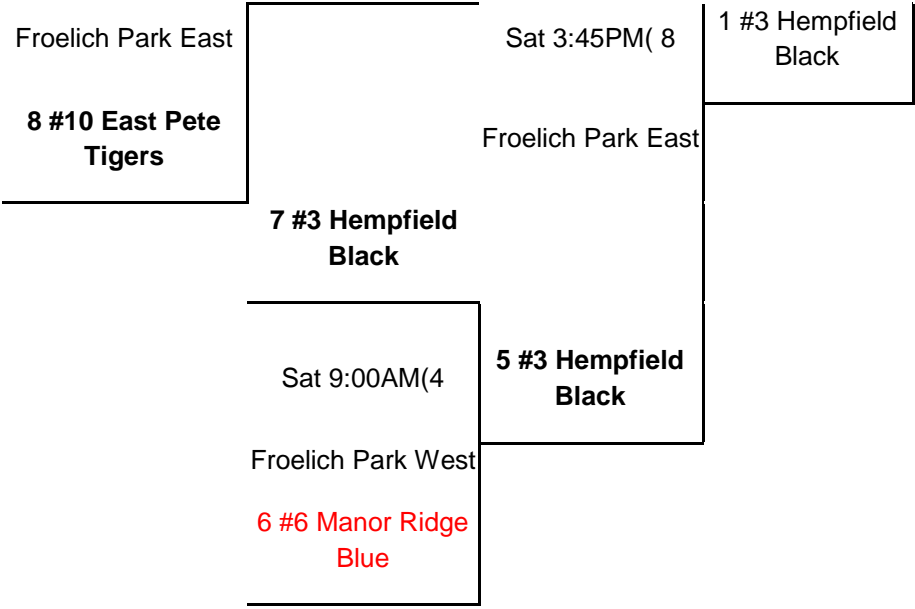

Note: The first two games will be held on Friday!

4 #4 Moutville
Pirates

Sat 9:00AM(3	3 #5 SALSA
Froelich Park East	

Location	Date	Time	Team	SCR	Team
ark East	Fri Jun 22	6:00PM	#9 Manor Ridge Gray	16	#8 St. Leo Lions
ark East	Fri Jun 22	8:00PM	#10 East Pete Tigers	8	#7 Rohrerstown Blu
ark East	Sat Jun 23	9:00AM	#5 SALSA	6	#4 Mountville Pirat
ark West	Sat Jun 23	9:00AM	#6 Manor Ridge Blue	6	#3 Hempfield Black
ark East	Sat Jun 23	11:15AM	#1 St. Leo Tigers	10	#8 St. Leo Lions
ark West	Sat Jun 23	11:15AM	#10 East Pete Tigers	5	#2 Mountville Giant