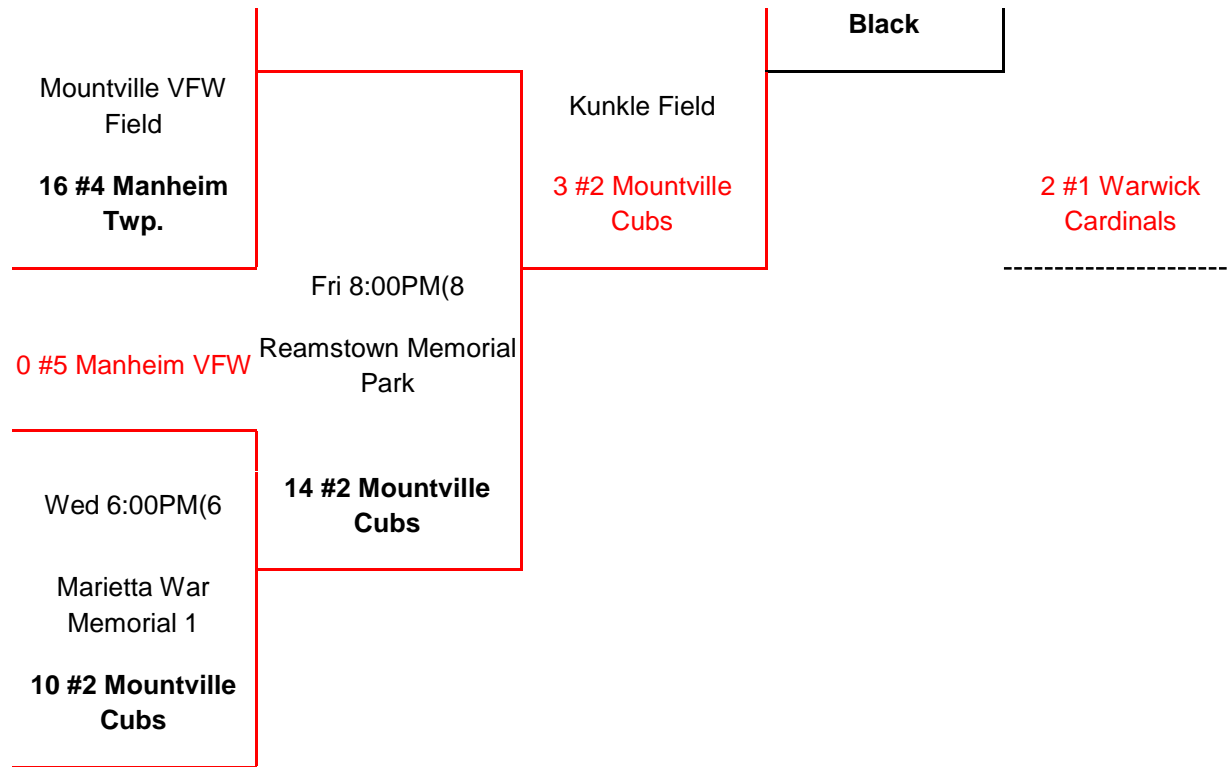

11 #1 Warwick Cardinals

	Date	Time	Team	SCR	Team
1	Thu Jun 14	6:00PM	#5 Manheim VFW	2	#4 Manheim Twp.
2	Thu Jun 14	6:00PM	#6 East Pete Tigers	0	#3 Hempfield Black
Memorial 1	Mon Jun 18	6:00PM	#4 Manheim Twp.	1	#1 Warwick Cardinals
VFW Field	Mon Jun 18	7:30PM	#2 Mountville Cubs	4	#3 Hempfield Black