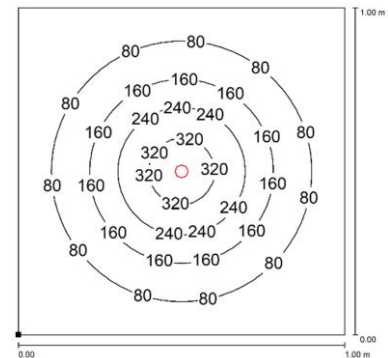

**PRODUCT FEATURES**

<b>Power usage</b>	3 W
<b>Power supply</b>	24 Vdc with LED Driver
<b>Light source</b>	LED
<b>Electrical connection</b>	Cable 1.5m (5ft)
<b>Color temperature</b>	5000K, CRI 80
<b>Luminous flux</b>	160 lm
<b>Efficiency</b>	53 lm/W
<b>Light beam angle</b>	25°
<b>Housing</b>	Anodized aluminum
<b>Front protection</b>	Tempered glass
<b>Protection index</b>	IP65
<b>Impact resistance</b>	IK06
<b>Operating temperature</b>	-20°C to + 45°C (-04°F to +113°F)
<b>Weight</b>	1,20 kg (2,65 lb)
<b>Agency approvals</b>	CE, RoHS
<b>Mounting</b>	CLAMPO4, B02, SCREW