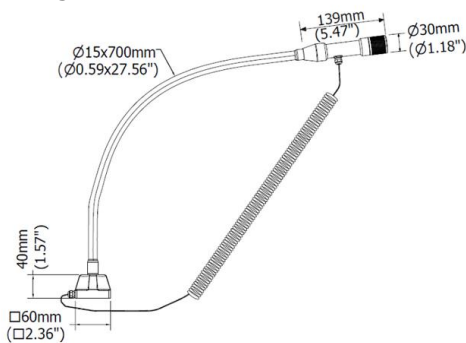

**PRODUCT FEATURES**

<b>Power usage</b>	3 W
<b>Power supply</b>	24 Vdc with LED Driver
<b>Light source</b>	LED
<b>Electrical connection</b>	Cable 1.5m (5ft)
<b>Color temperature</b>	5000K, CRI 80
<b>Luminous flux</b>	160 lm
<b>Efficiency</b>	53 lm/W
<b>Light beam angle</b>	25°
<b>Housing</b>	Anodized aluminum
<b>Front protection</b>	Tempered glass
<b>Protection index</b>	IP65
<b>Impact resistance</b>	IK06
<b>Operating temperature</b>	-20°C to + 45°C (-04°F to +113°F)
<b>Weight</b>	1,20 kg (2,65 lb)
<b>Agency approvals</b>	CE, RoHS
<b>Mounting</b>	CLAMPO4, B02, SCREW

**NOTE:** Installation Height: 1m