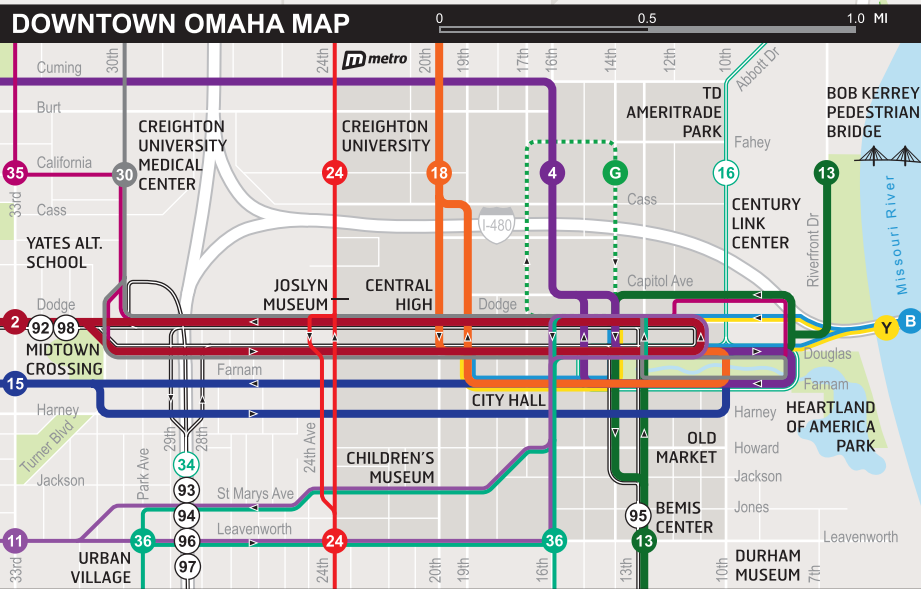

0 0.5 1.0 MI

LEGEND

	REGULAR ROUTE		TRANSIT CENTER
	EXPRESS Peak HR only		PARK & RIDE LOT
	LIMITED Peak HR only		TRAIL
	GREEN CIRCULATOR Peak HR only		BIKE ROUTE
	YELLOW ROUTE Council Bluffs		PARKS
	BLUE ROUTE Council Bluffs		LAKES & RIVERS

0 5 10 MINUTES WALKING

0 5 10 MINUTES BIKING

402.341.0800

TDD 402.341.0807

ometro.com