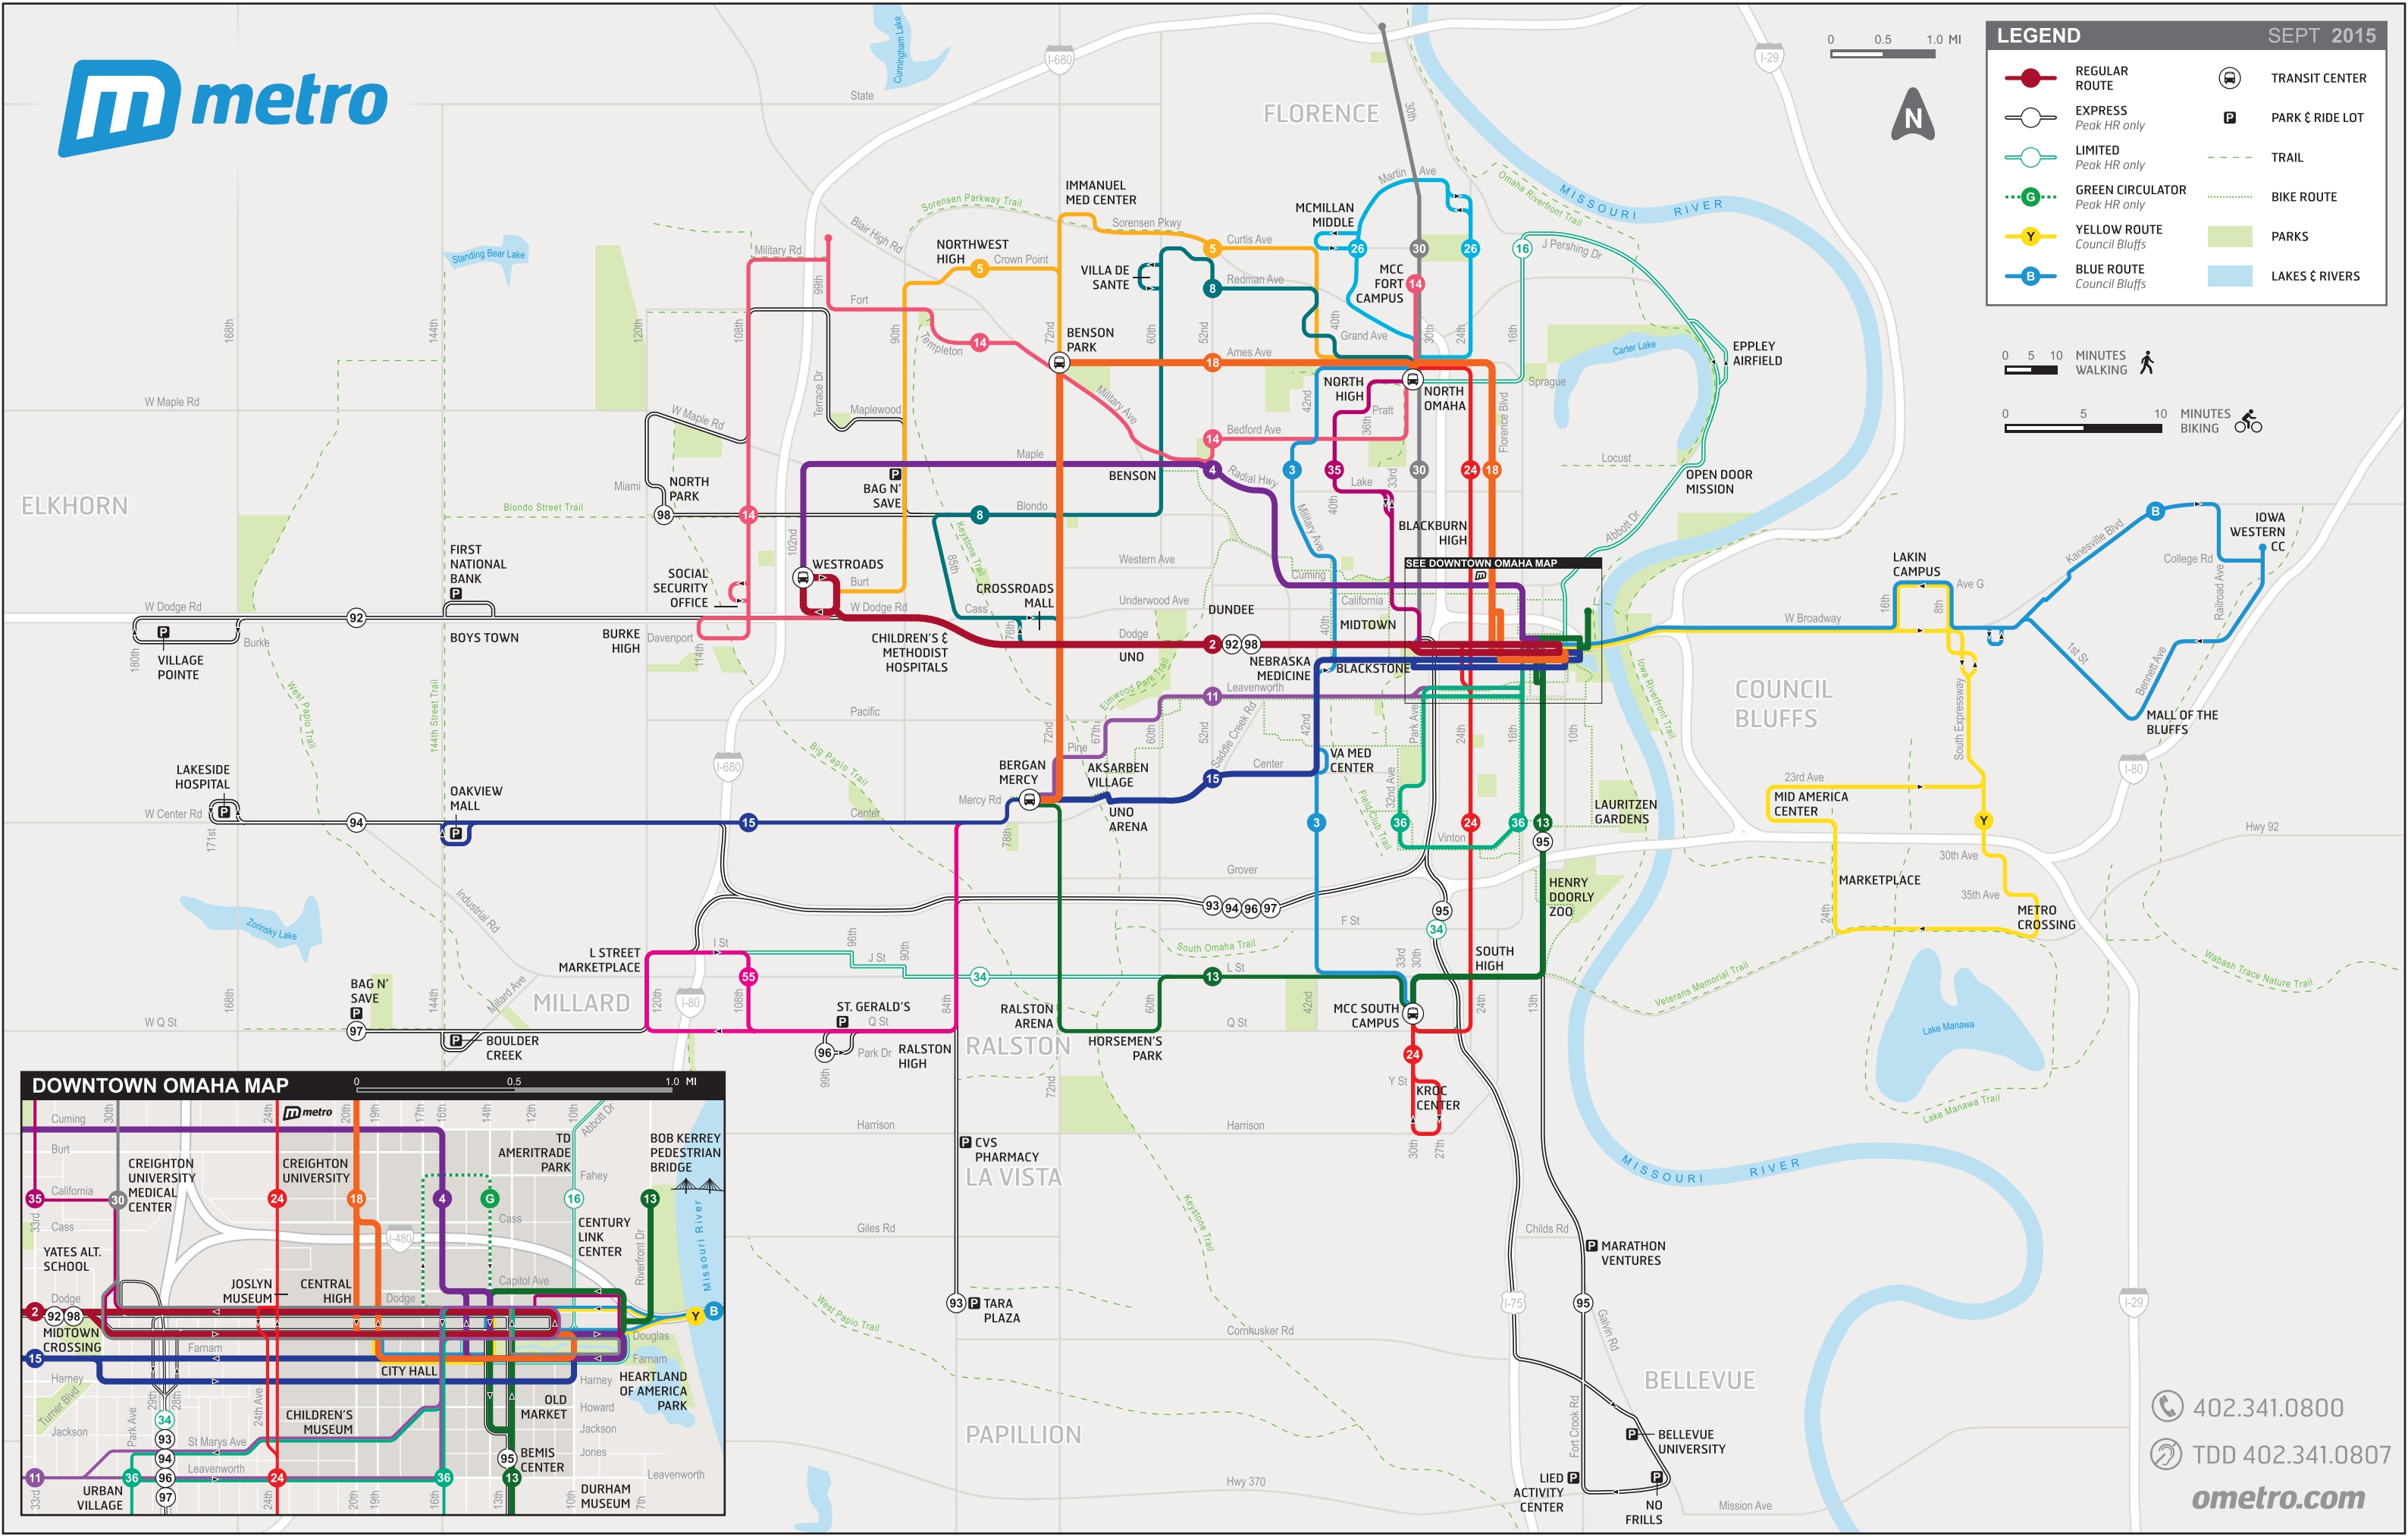

0 0.5 1.0 MI

LEGEND

	REGULAR ROUTE		TRANSIT CENTER
	EXPRESS Peak HR only		PARK & RIDE LOT
	LIMITED Peak HR only		TRAIL
	GREEN CIRCULATOR Peak HR only		BIKE ROUTE
	YELLOW ROUTE Council Bluffs		PARKS
	BLUE ROUTE Council Bluffs		LAKES & RIVERS

0 5 10 MINUTES WALKING

0 5 10 MINUTES BIKING

402.341.0800

TDD 402.341.0807

ometro.com