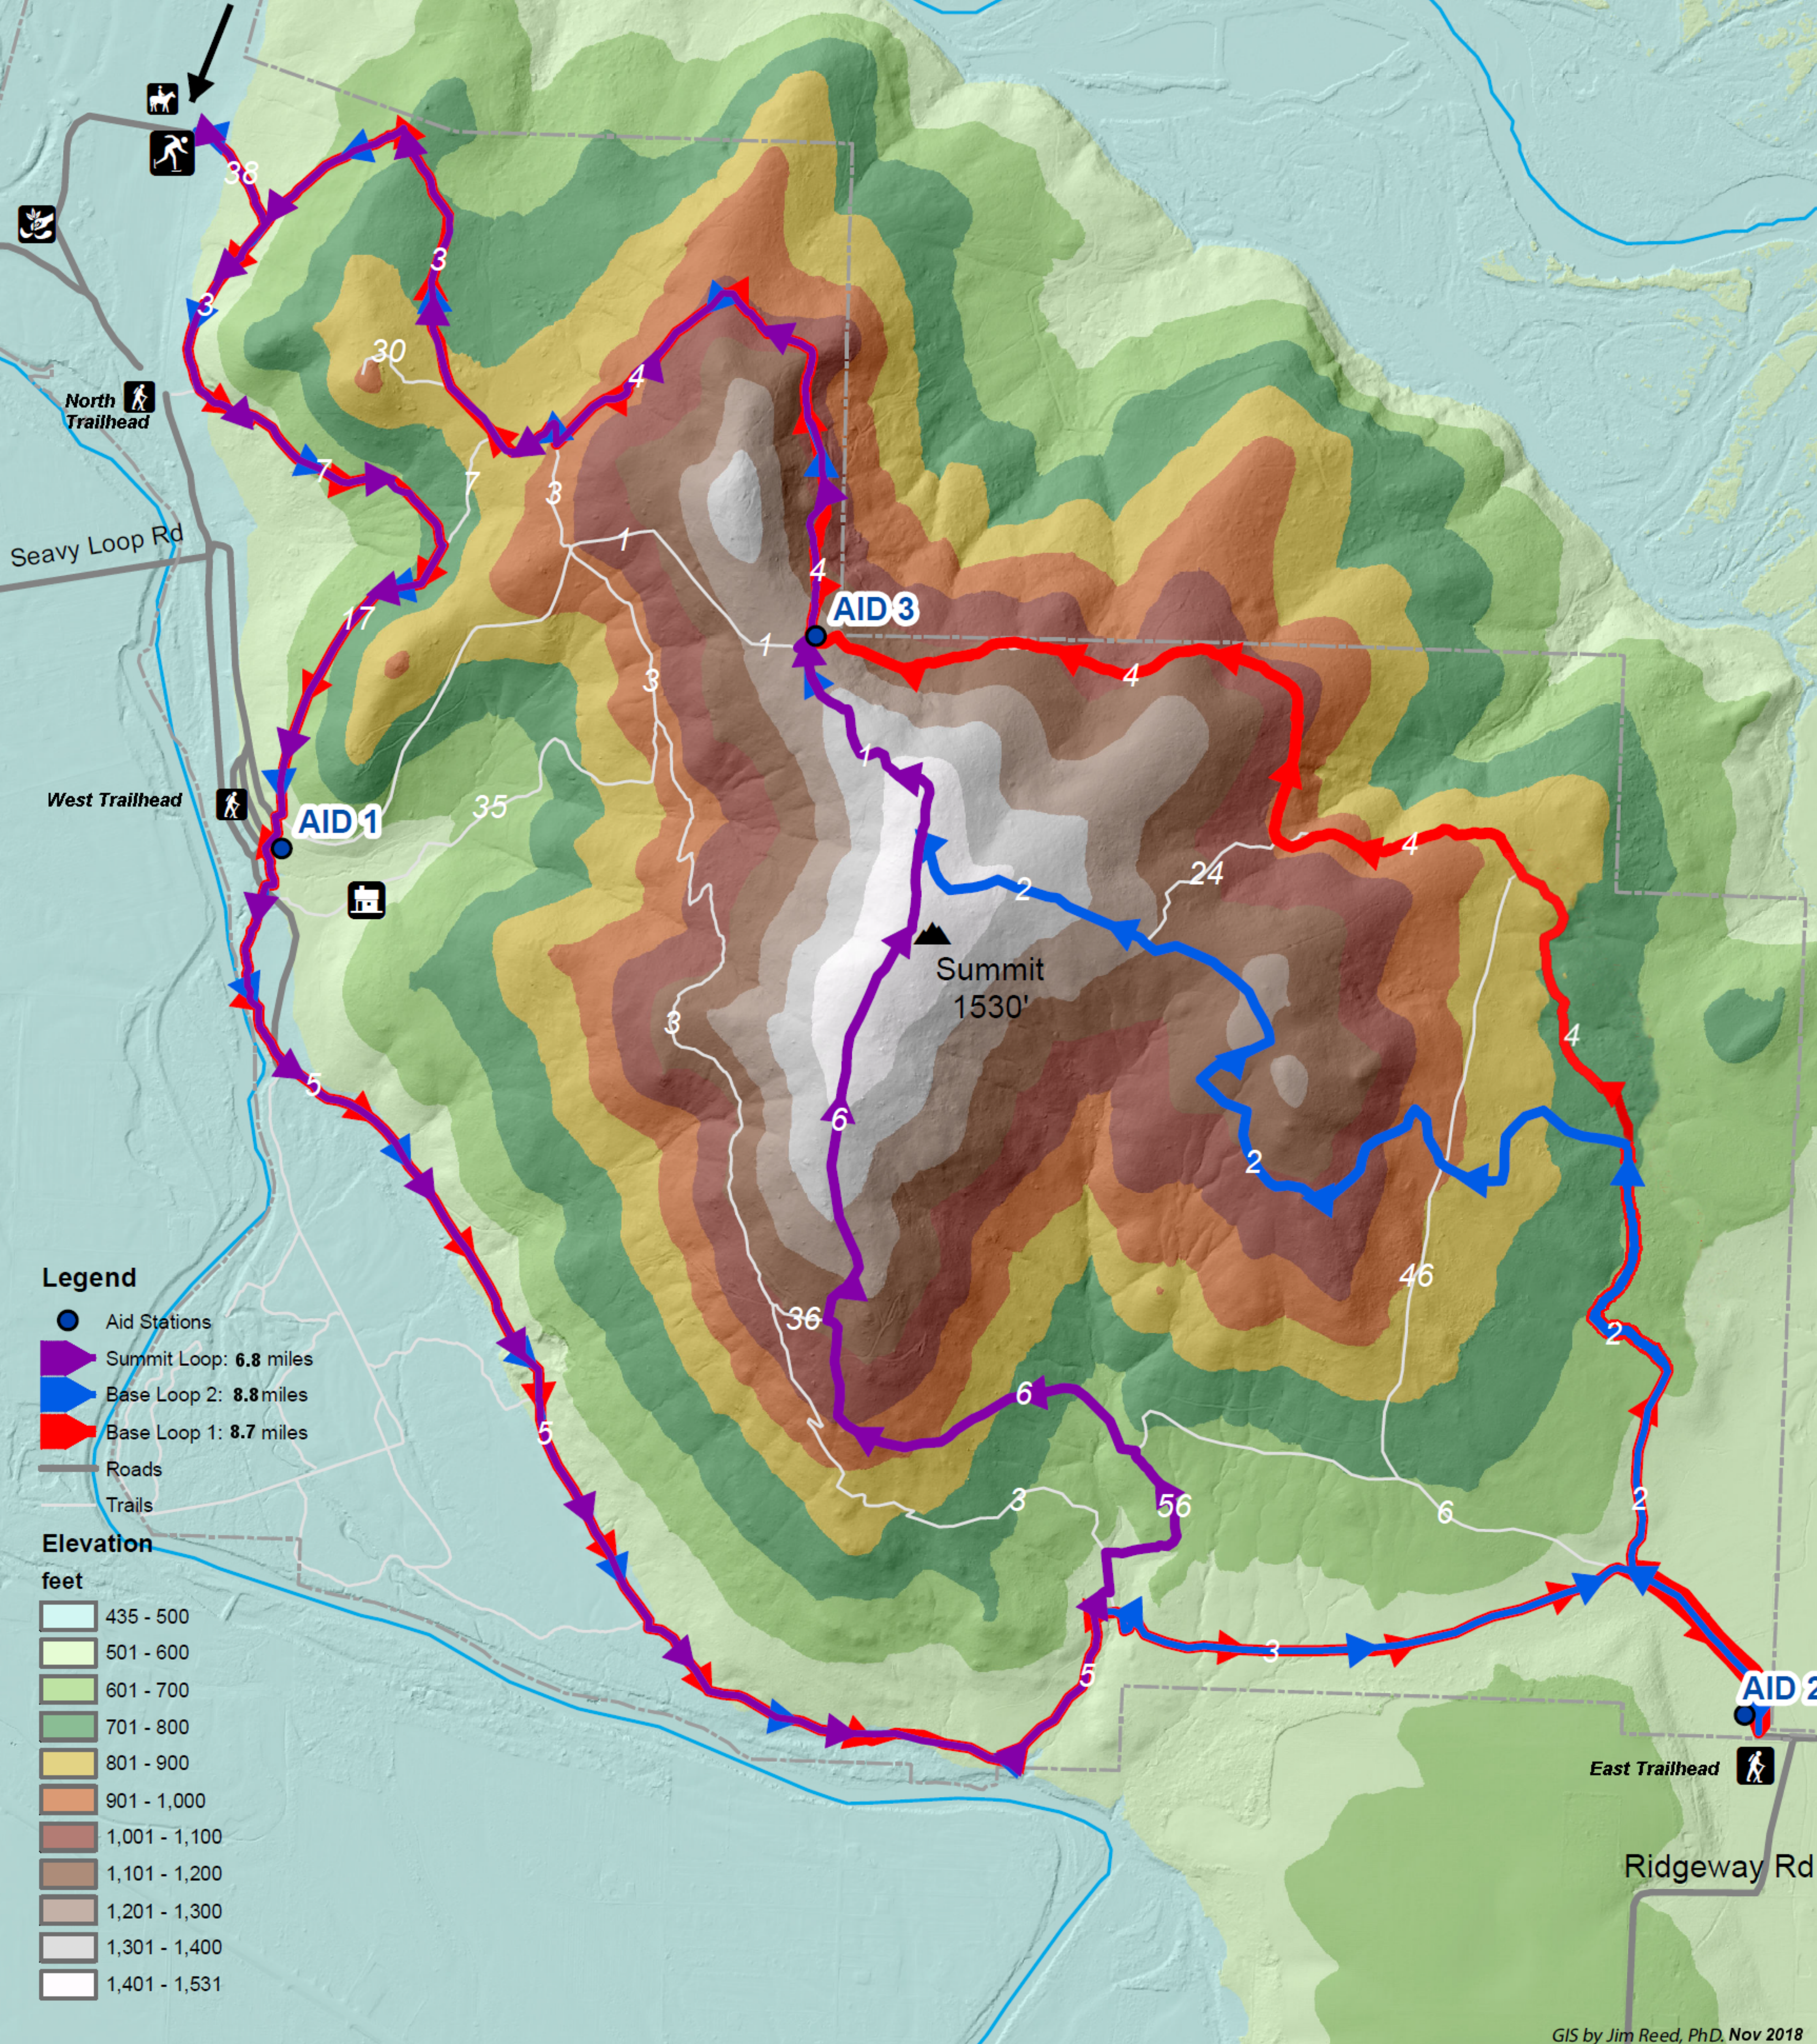

Race Starting and Finish Line

GIS by Jim Reed, PhD. Nov 2018

Frozen Trail Runfest 50K (31.1 miles) Run

Run **Base Loop 1**, **Summit Loop**, **Base Loop 2**, & **Summit Loop** again

Level 32 Racing.COM