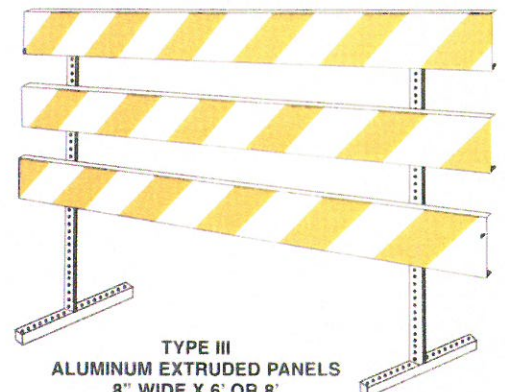

3M FLUORESCENT
ROLL UPS
3M FL DIAMOND
GRADE ROLL UPS

TYPE III
ALUMINUM EXTRUDED PANELS
8" WIDE X 6' OR 8'