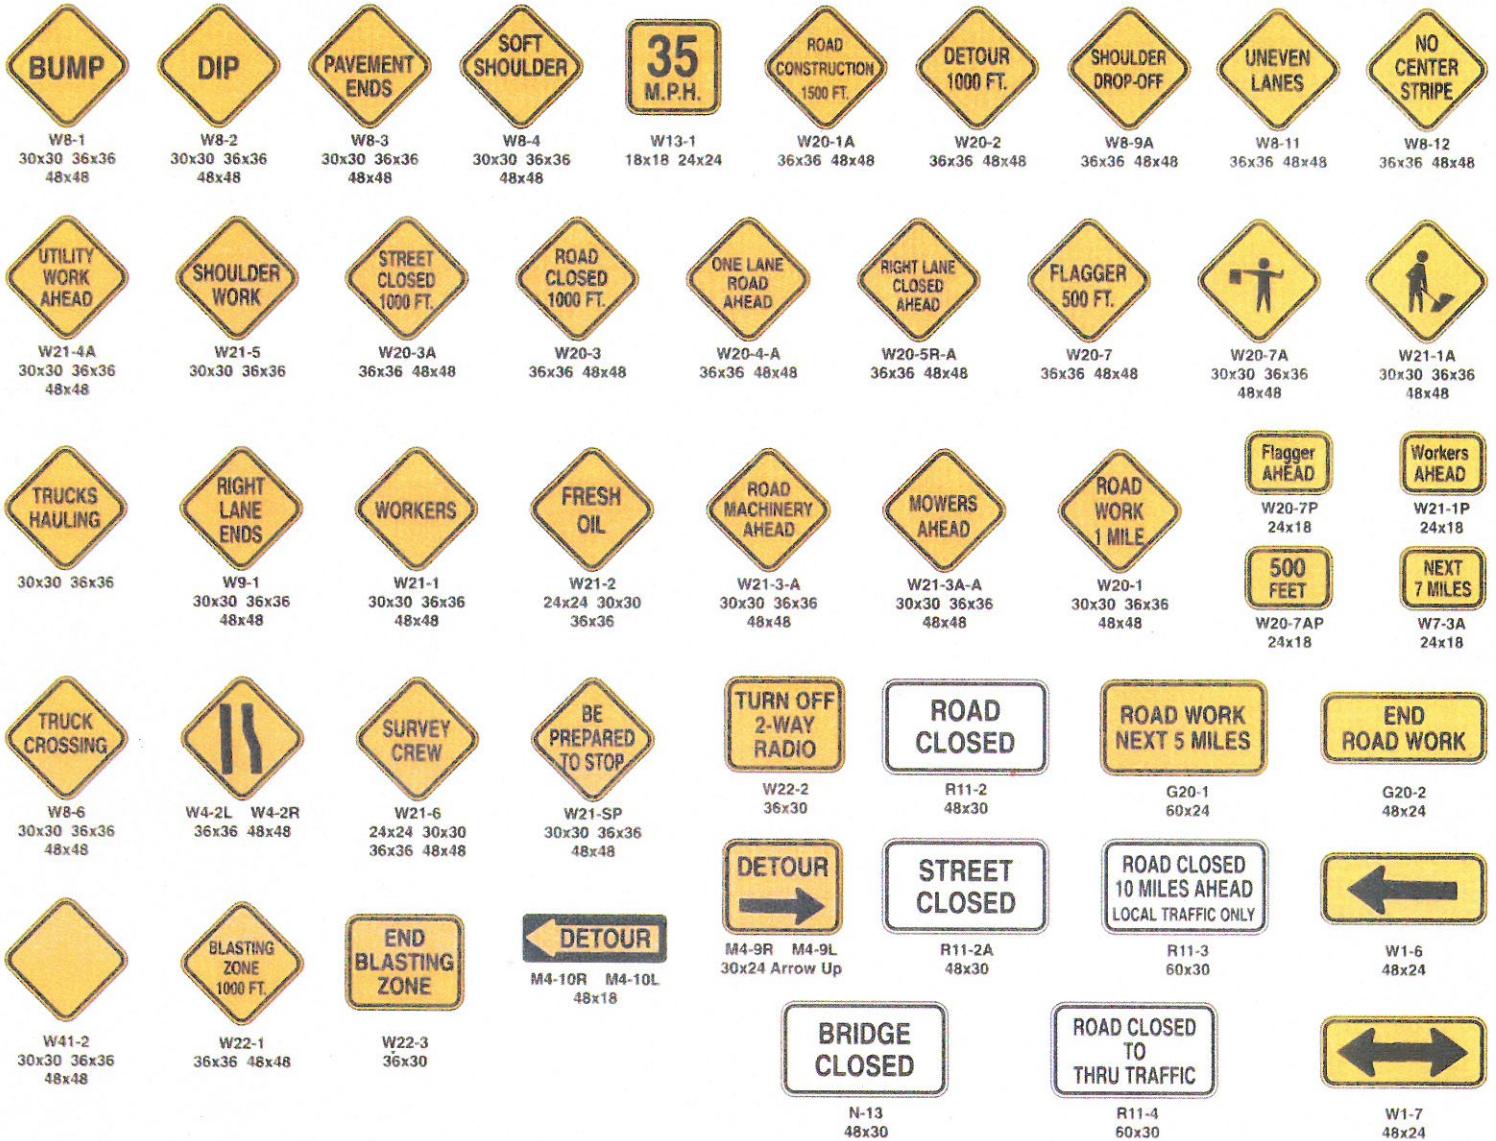

Highway Safety Supply, Inc.

19486 Brandy Station Road • Brandy Station, Virginia 22714 • Phone 540-825-2675 • Fax 540-825-3053