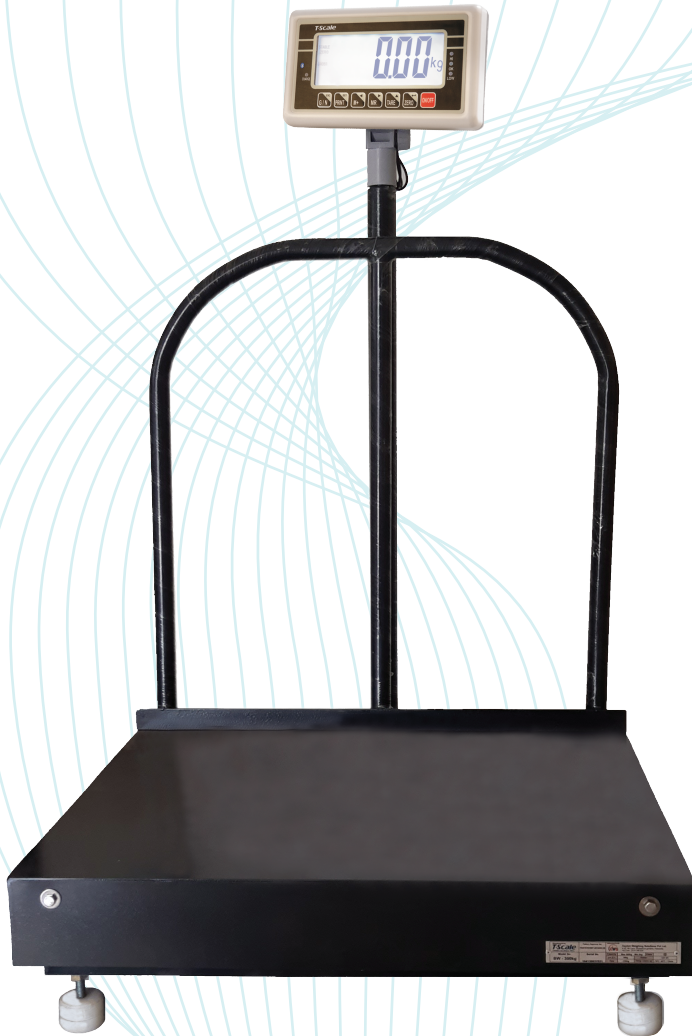

## BW Platform Scales

Model	BW150	BW300	BW500	BW1000	BW2000
Capacity	150kg	300kg	500kg	1000kg	2000kg
Division	50g	100g	100g	200g	500g
Platform size (mm)	450 x 600	600 x 800	600 x 800	1200 x 1200	1500 x 1500

- **Approved by the Department of Measurement Units and Service, Sri Lanka**
- **Rechargeable Battery (20 Hours)**
- **RS 232 Communication port**
- **One Year Comprehensive Warranty**