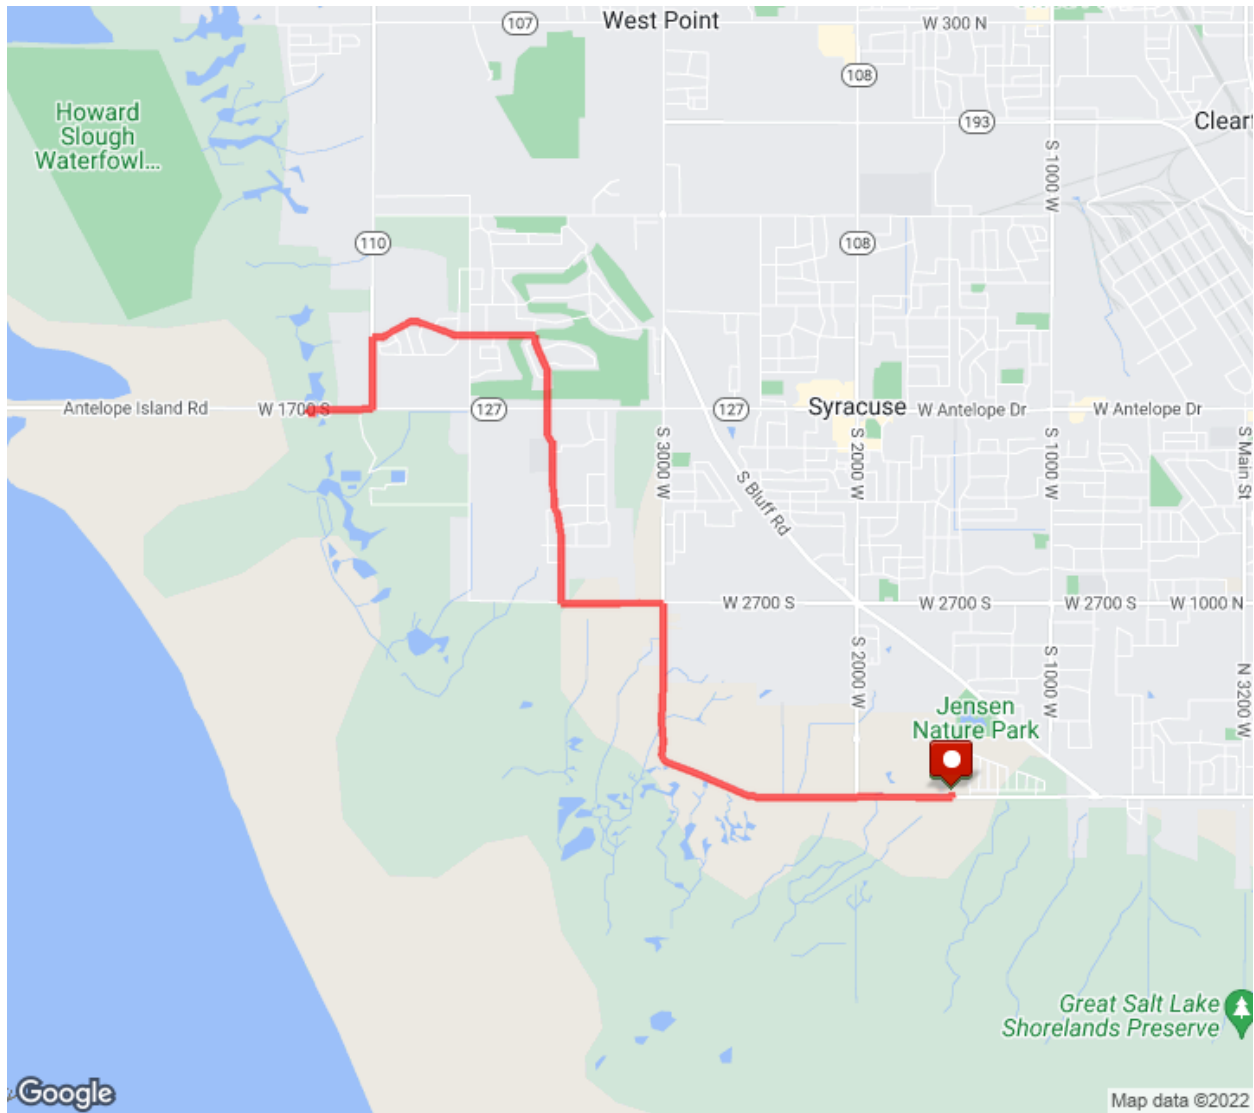

Brineman22 Sprint Bike Course

Distance: 11.87 mi

Elevation Gain: 91 ft

Elevation Max: 4,251 ft

Notes

- 0.00 mi** Head south on Lakeview Wy toward W 3700 S/W Gentile StRestricted usage road

- 0.00 mi** Turn right onto W 3700 S/W Gentile StContinue to follow W Gentile St

- 1.73 mi** Continue onto S 3000 W

- 2.34 mi** Turn left onto W 2700 SDestination will be on the left

- 2.37 mi** Head west on W 2700 S toward 3230 W

- 2.87 mi** Turn right onto S Doral DrDestination will be on the right

- 2.92 mi** Head north on S Doral Dr toward 2610 S

- 4.28 mi** Turn left onto W 1225 SDestination will be on the left

- 4.29 mi** Head west on W 1225 S toward Sotogrande Way

- 4.61 mi** Continue onto 1315 S

- 6.43 mi** Head north on S 4500 W toward W 1550 S

- 6.68 mi** Turn right onto 1315 SDestination will be on the right

- 6.93 mi** Head east on 1315 S toward 4225 W

- 7.21 mi** Continue onto W 1225 S

7.55 mi	Turn right onto S Doral DrDestination will be on the left
8.16 mi	Head south on S Doral Dr toward W 1925 S
8.95 mi	Turn left onto W 2700 SDestination will be on the right
8.99 mi	Head east on W 2700 S toward 3230 W
9.48 mi	Turn right onto S 3000 W
10.29 mi	Continue onto W 3700 S/W Gentile StDestination will be on the right
10.88 mi	Head east on W 3700 S/W Gentile St toward S 2000 W
11.82 mi	Turn left onto Lakeview WyRestricted usage road
11.85 mi	Destination
