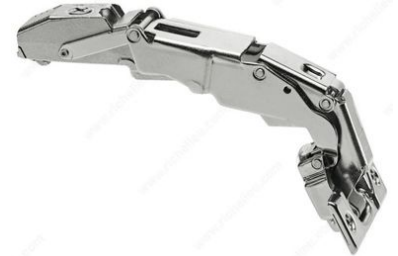

\$12.00ea

K 6

\$8.00ea
(Matte Black/Brass/BRnickel)

C - HINGES, +

Frameless Hinges (2-pack)

Standard Close- \$12.99
Soft-Close- \$19.99

Face Frame Hinges (2-pack)

Standard Close- \$12.99
Soft Close- \$23.99

Corner Hinge (2-pack)

Standard Close- \$27.99
45-degree or 90-degree

Piano Hinge (24" H)

\$9.99ea

Hinge Adapter Plate

\$2.99ea.

Peel & Stick Edge-banding
(50ft/250ft)

3/4" Custom- (\$220/460)
5/8" Custom- (\$215/430)
3/4" White- (\$75/375)
5/8" White- (\$190/330)