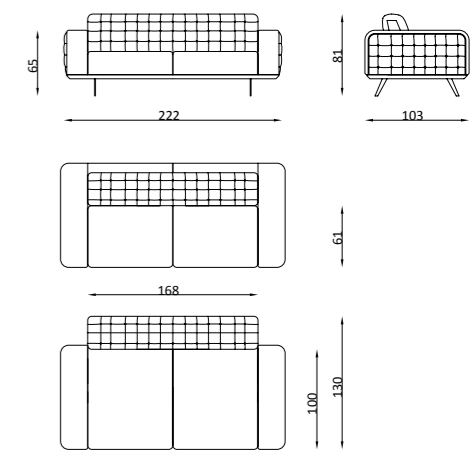

The classic relaxation has been redesigned with contemporary forms. Striking details combining difference with texture. Powerful signs that reveal tradition.

BENTLEY

Living Room

3 Seater

2 Seater

Armchair

Puff