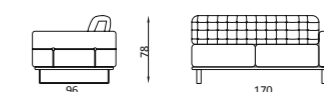

L Shape Corner

PRADA CORNER

High quality and unique designs for you
Divani & Sofa' continues to add value to your
homes by working with creative talents from
all over the world.

UNUSUAL LINES

Classic style is reinterpreted with a modernist perspective and innovative technologies. In these spaces, where an eye-catching style is built, traces of the past and an elegant and timeless design language are life on tile surfaces.