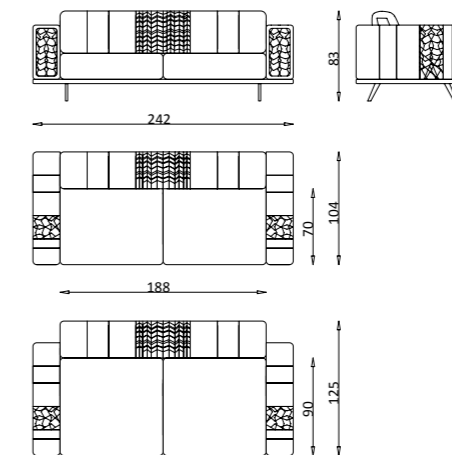

LION Living Room

4 Seater

2 Seater

3 Seater

Armchair

POWERFUL SENSES

Lion is never the work of a shy idea. It is a design that can incorporate its groundbreaking sounds in the company of attractive, bold and powerful senses. Its fascinating solos follow different routes in pursuit of comfort and convenience, similar to versatile groups.