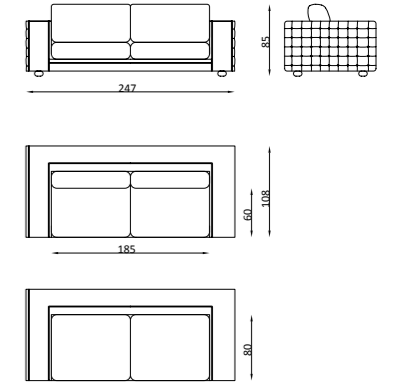

4 Seater

3 Seater

2 Seater

Armchair

BEAUTIFUL LINES

The design is characterized by beautiful lines and excellent proportions. Fine-minded details make up the main character of the design. Oslo amazes everyone with its details and comfort.