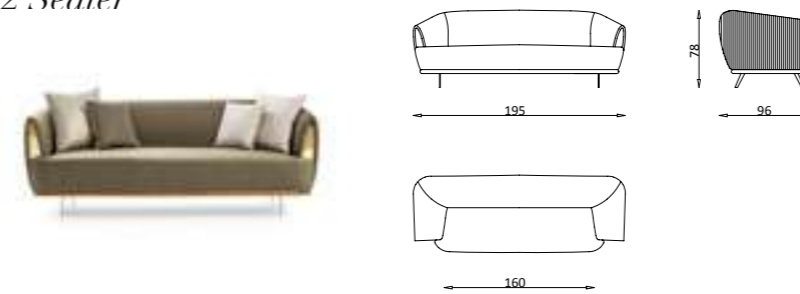

GUCCI

Living Room

4 Seater

3 Seater

2 Seater

Armchair

TIMELESS DESIGN

The architecture of other times that became fascinating in a contemporary version with mirrors and new material suggestions. Gucci creates sharing moments that combine and invite all stories.