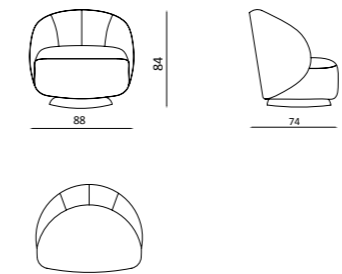

ALWAYS IN STYLE

A social comfort accompanied by calm and moderate movements. Contemporary interpretations of the environment from a powerful connection to the old.

SALDA

Living Room

4 Seater

3 Seater

Armchair