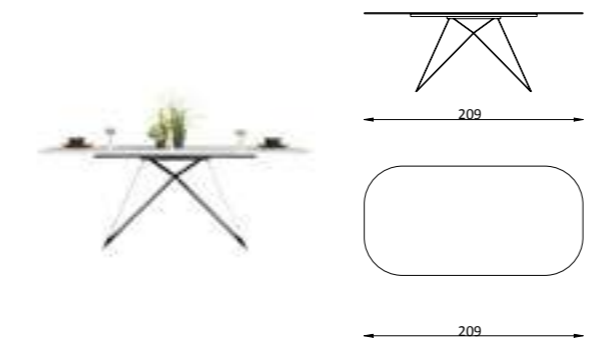

TOKYO

Dining Room

Sideboard

Chair

Dining Table

TV Unit

TOKYO

Good design and exact quality..Feeling comfortable at home is everybody's desire so in order to get that sense for you we are giving utmost attention to our furniture's design, function and their color.