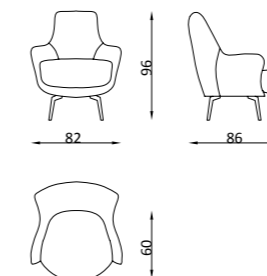

The classic relaxation has been redesigned with contemporary forms. Striking details combining difference with texture. Powerful signs that reveal tradition.

BENTLEY

Living Room

3 Seater

2 Seater

Armchair

Puff