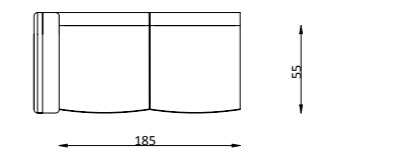

OPERA

Corner

Corner