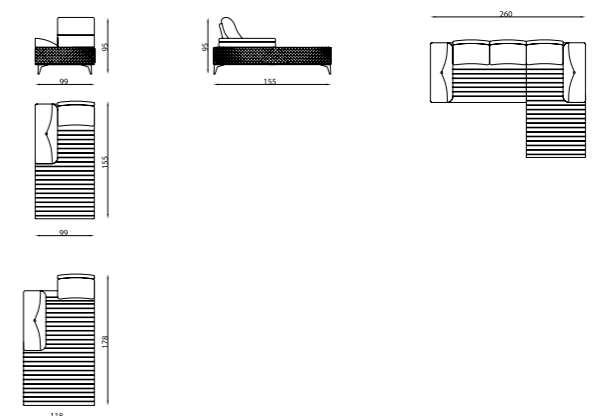

PRADA

Corner

Rest

Corner 3 Module

Rest Module

MABEL CORNER

Mabel, which we present to you with its perfect workmanship and material quality and a design different from the others, adds freshness to your environment. This design, in which light tones are used, radiates light into your homes and touches your soul.