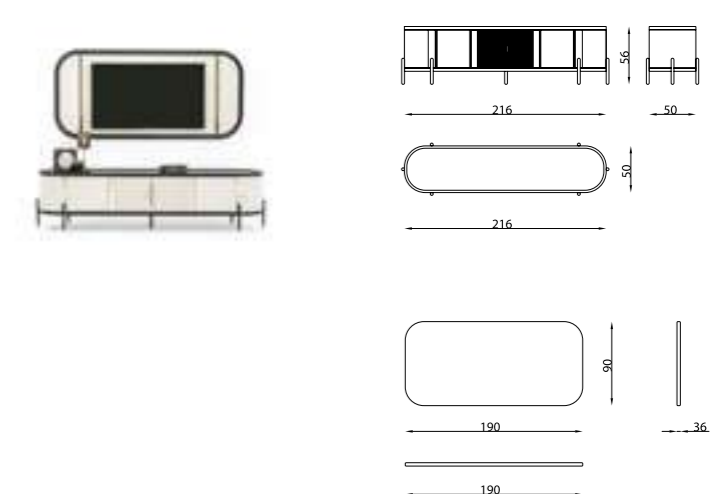

OSLO

Dining Room

Sideboard

Chair

Dining Table

TV Unit

OSLO

A synthesis of a magnificent style. The result of a highly developed design with characteristic appearance and selected materials.