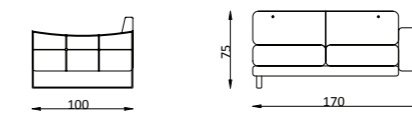

OPERA

Corner

Corner