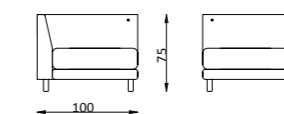

OPERA

Corner

Corner