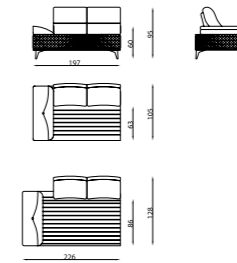

Corner 3 Module