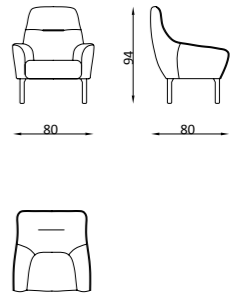

TORONTO

Living Room

4 Seater

3 Seater

2 Seater

Armchair

C. Table

COMBINING NATURALNESS WITH ELEGANCE