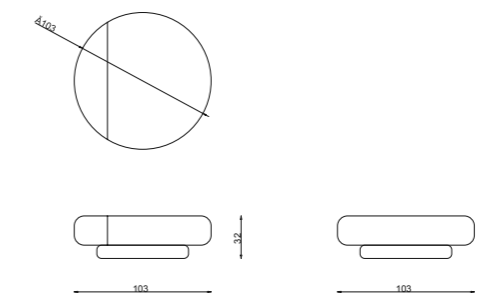

TORONTO

Living Room

4 Seater

3 Seater

2 Seater

Armchair

C. Table

COMBINING NATURALNESS WITH ELEGANCE