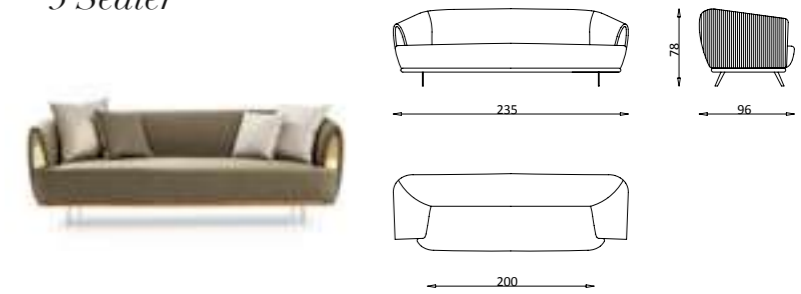

GUCCI

Living Room

3 Seater