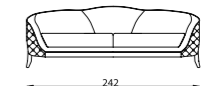

NAPOII

Living Room

3 Seater