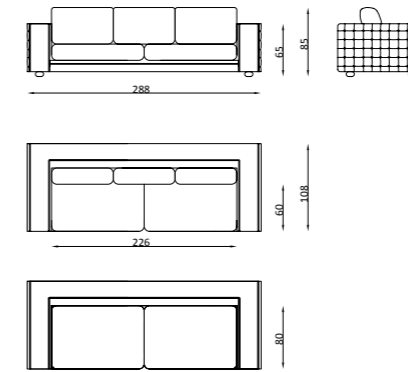

4 Seater

3 Seater

2 Seater

Armchair

BEAUTIFUL LINES

The design is characterized by beautiful lines and excellent proportions. Fine-minded details make up the main character of the design. Oslo amazes everyone with its details and comfort.