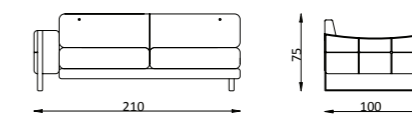

OPERA

Corner

Corner