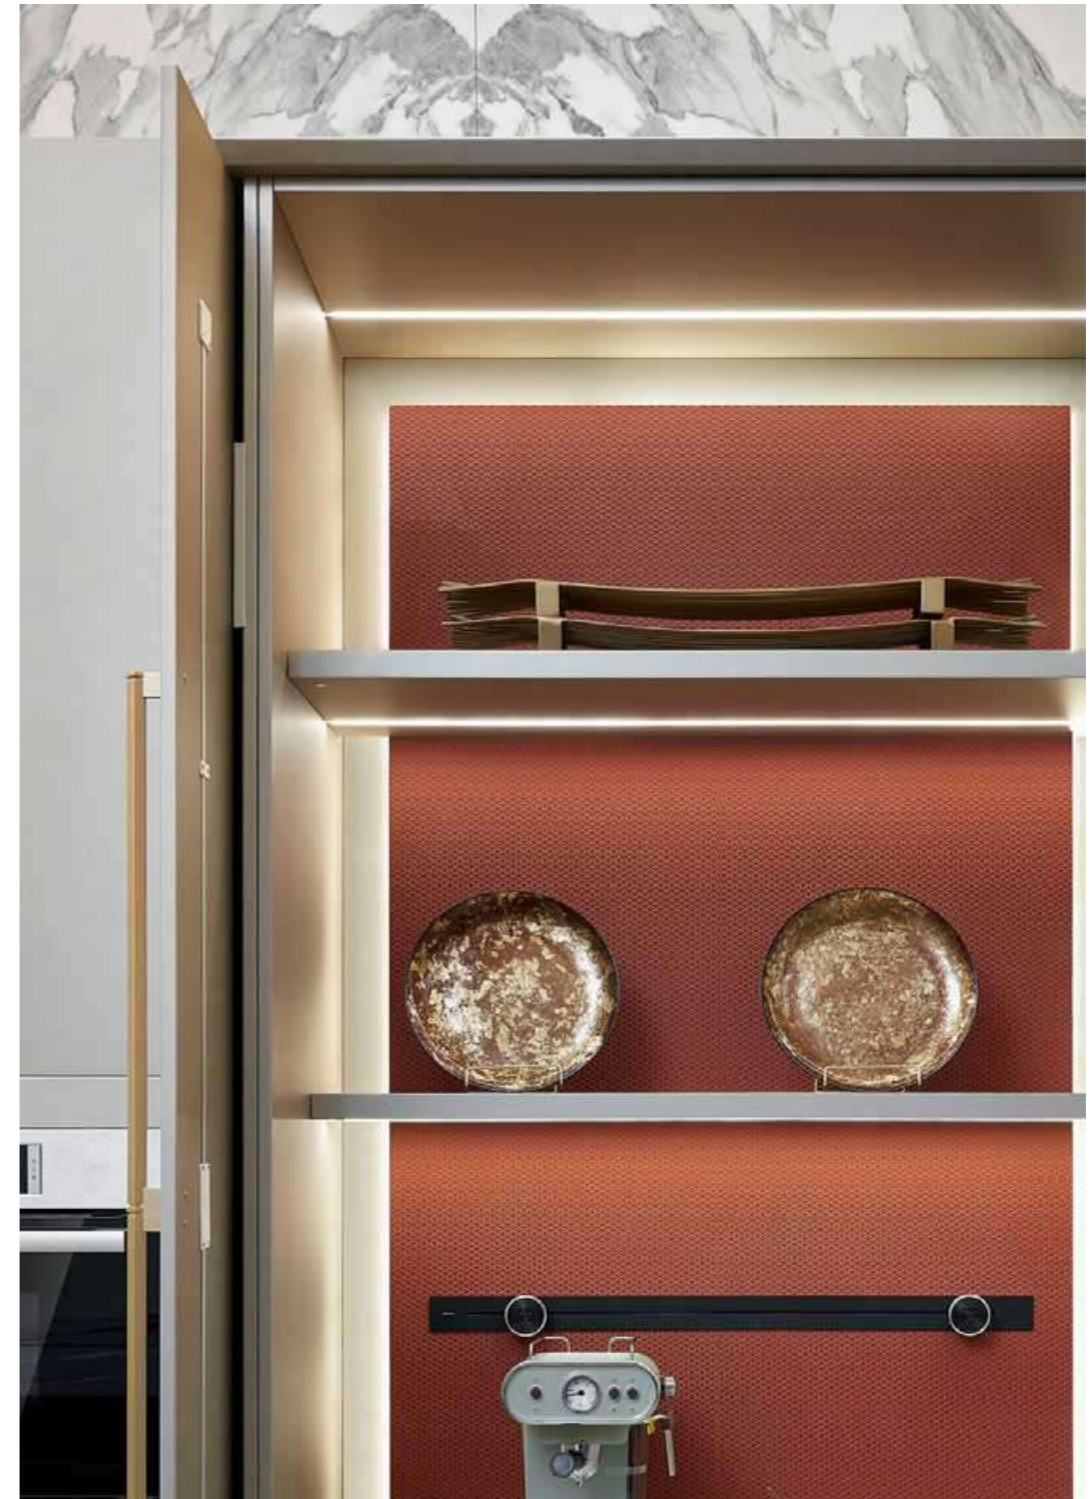

* For any inconsistency in designs and colors of the door styles between the renderings and the actual products, the latter shall prevail.