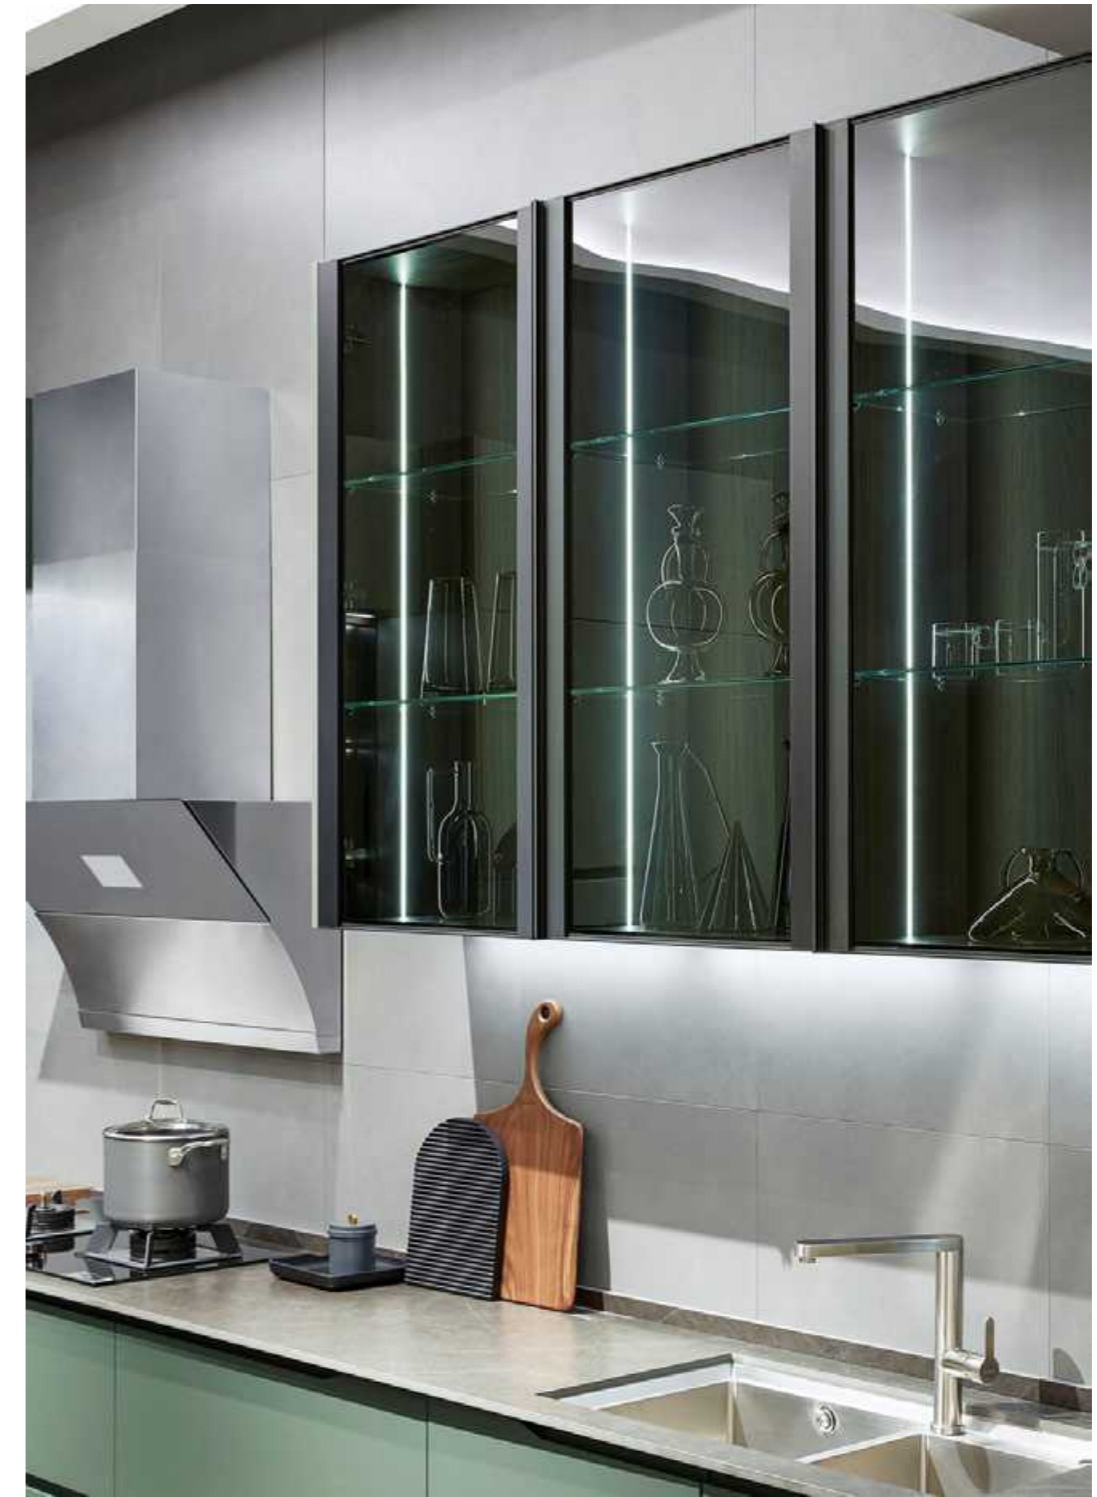

Kitchen

* For any inconsistency in designs and colors of the door styles between the renderings and the actual products, the latter shall prevail.