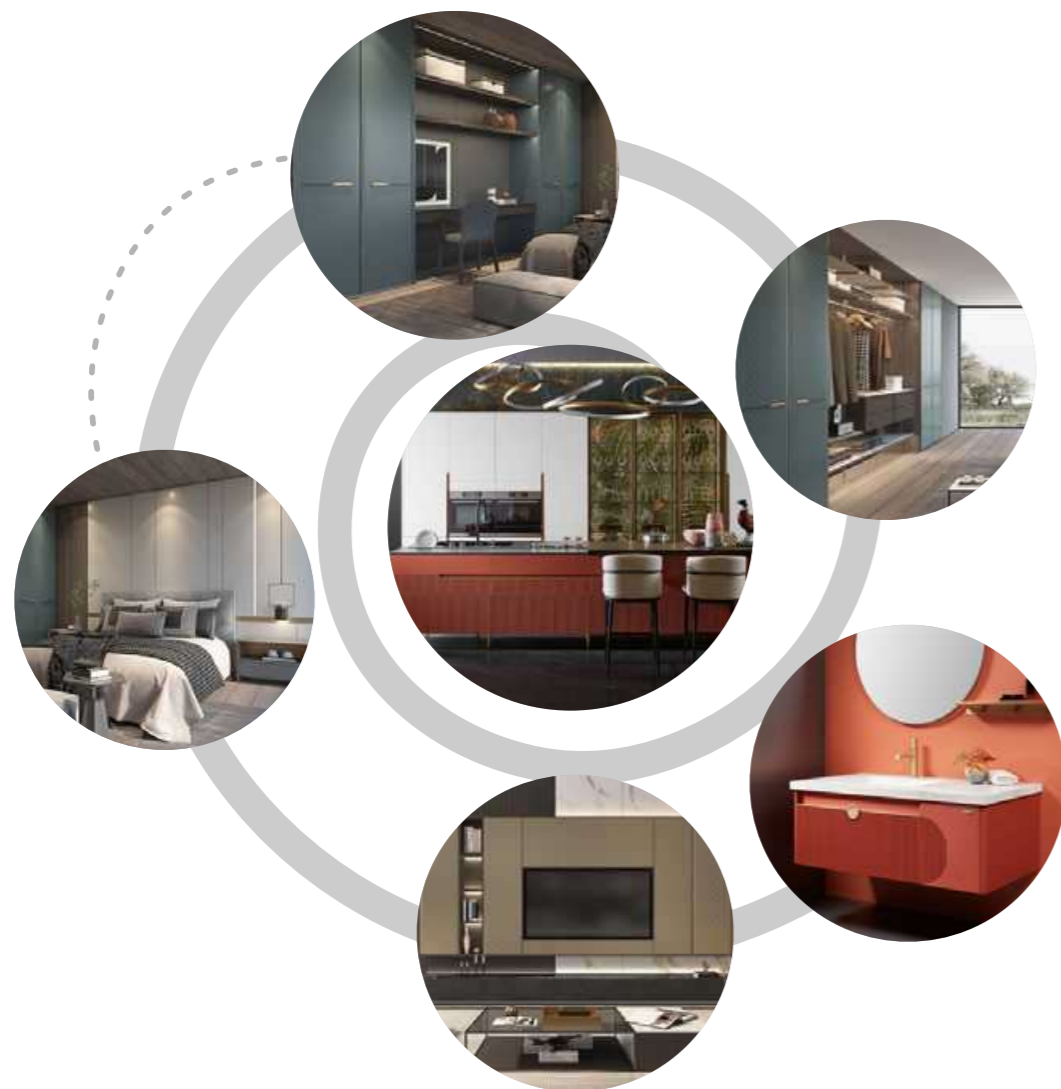

BREEZY

It is the color of subtle luxury. Designed as a modern dream kitchen, Breezy displays the urban lifestyle at its peak.

Featuring distinctive patterns, Breezy built-in cabinets accentuate your home with tasteful elegance.