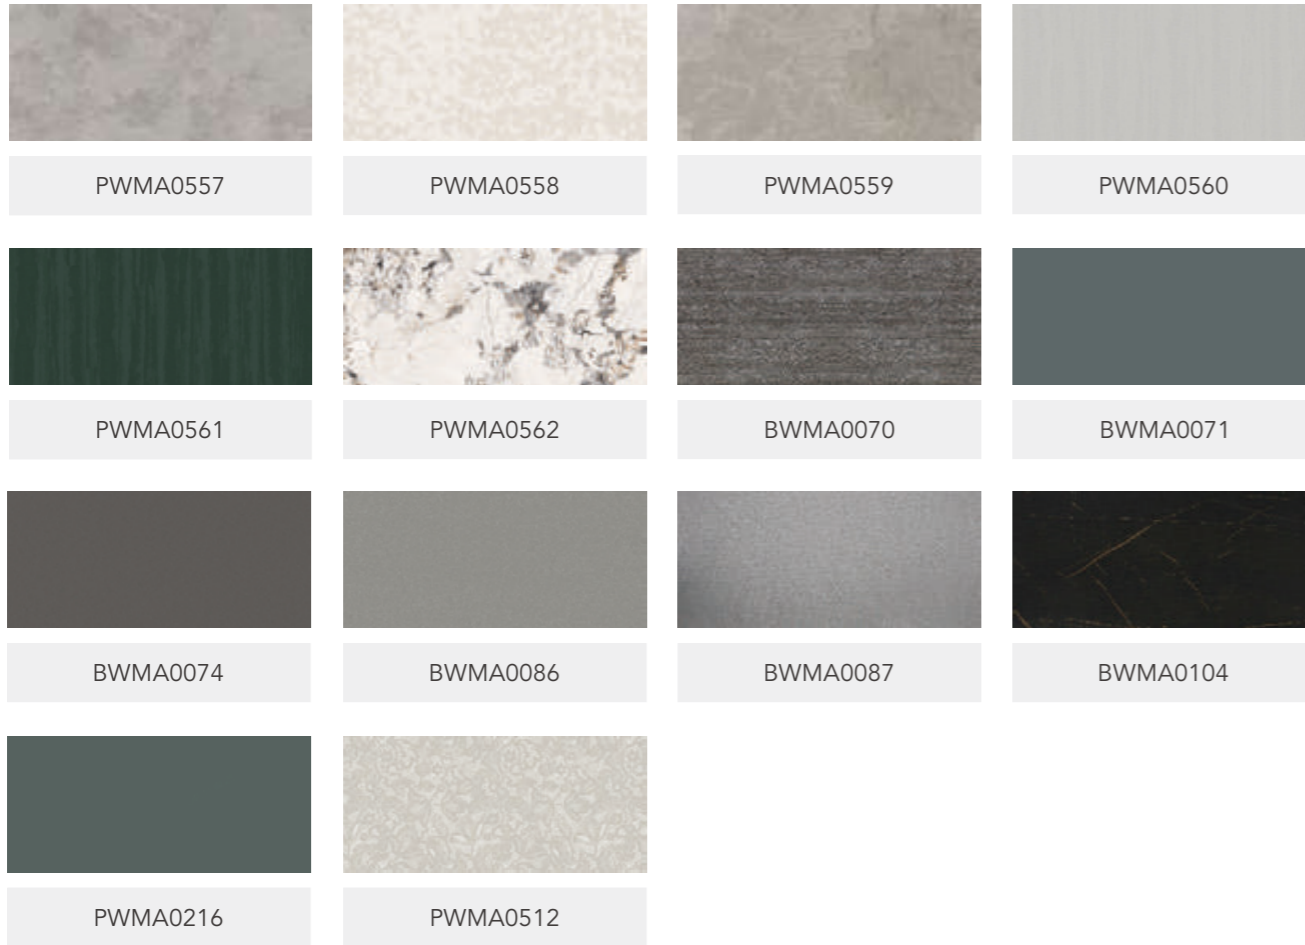

Benley Auto Lacquer

Powdery Coating

**DOOR FINISHES**

Melamine

**DOOR FINISHES**

Melamine

**DOOR FINISHES**

UV Lacquer Grade A

## WORKTOP MATERIALS