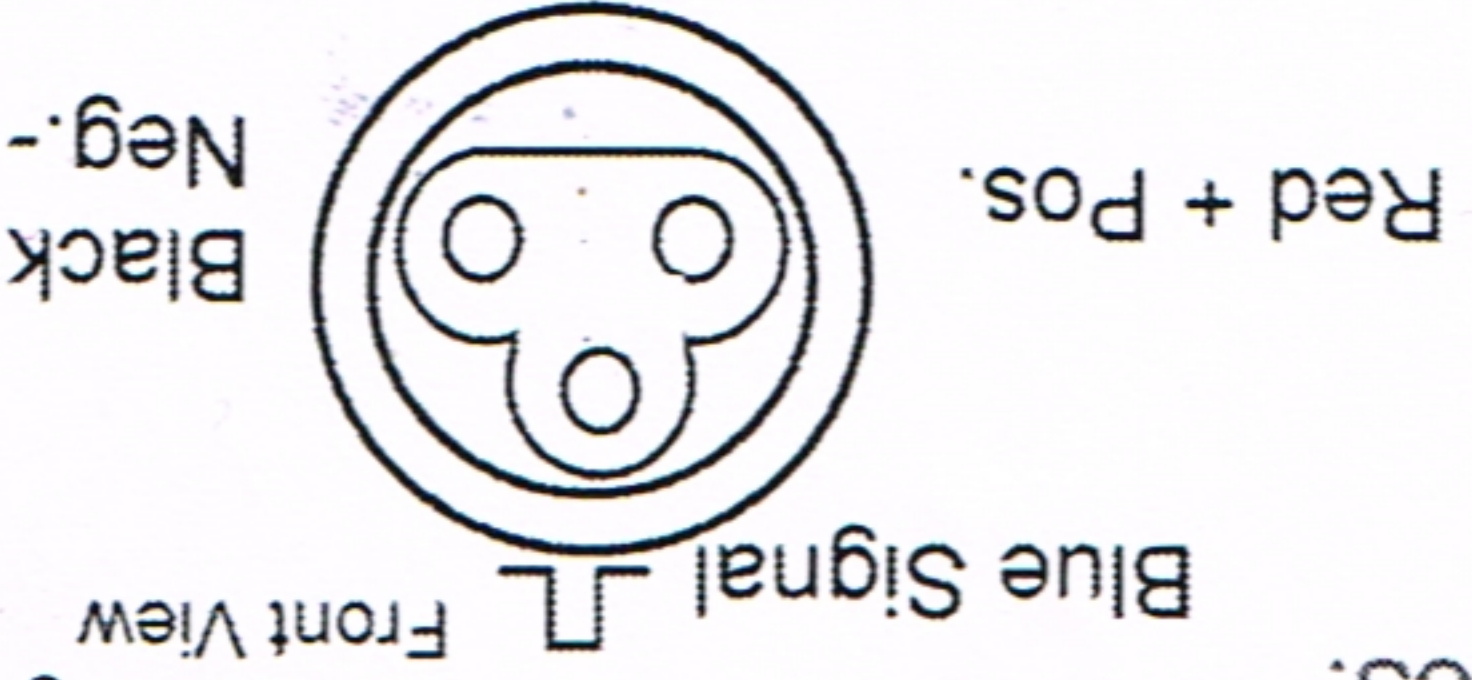

**Speed Sensor Kit**

Specs:

**340.808**

Hall Effect

Square

8 ppr

12/24V

4K7 (not included)

Wave:

Imp/rev:

Voltage:

Pull-up resistor:

Thread:

Mech. Input:

Mech. Output:

Seal:

Drive keys:

Loom plug, wire side view