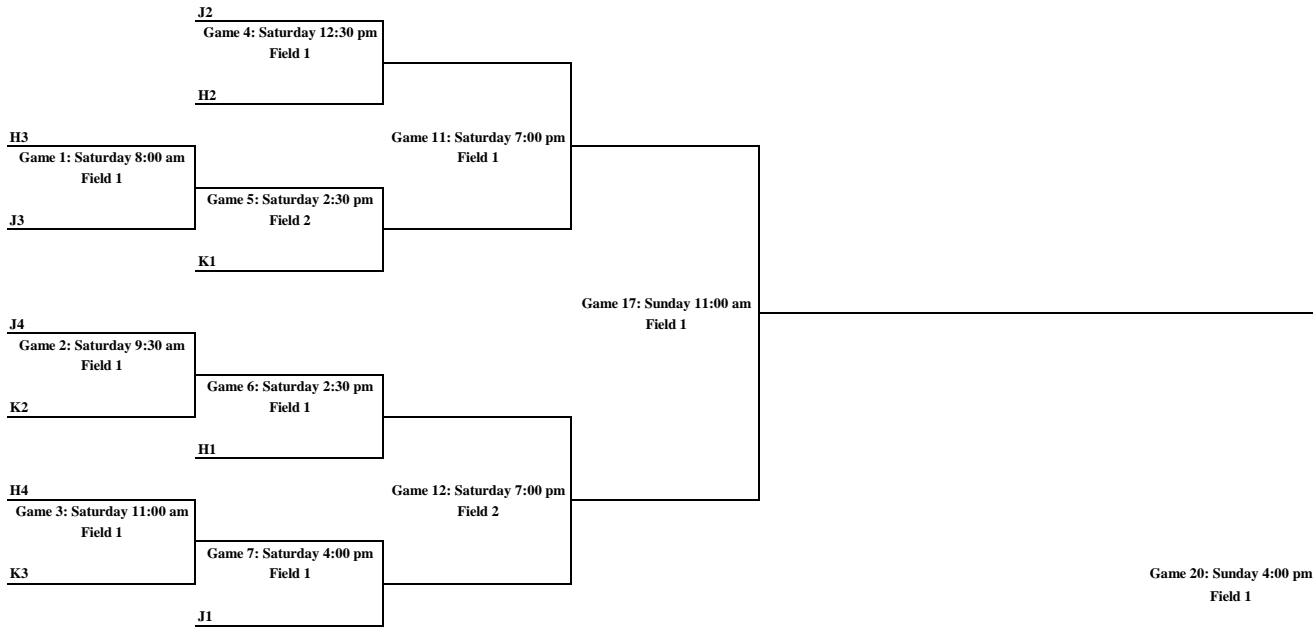

## Pool J

## Pool K

**Winners Bracket**

**16u Division**

**Losers Bracket**