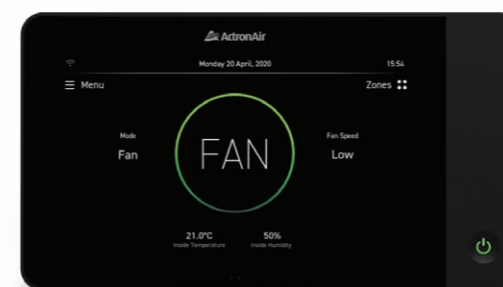

Now that's control in style.

Jet black

Ceramic white

Sometimes you can judge a book by its cover.

NEO's premium design looks great in every style of home. Built with high quality materials and available in your choice of Jet black or Ceramic white, NEO looks as good as it performs.

Colour code your mode.

When operational NEO's unique LED Wall Glow is colour coded, so you always know what mode your air conditioner is in.

- **Heating**
 Stay cosy in Winter
- **Cooling**
 Stay cool in Summer
- **Auto**
 Automatically heat or cool
- **Fan**
 Air circulation only

Colour coded navigation.

Clean and simple colour coded buttons make navigating through the menu easy, always letting you know where to press, or what's been pressed.

Colour coded zoning.

Any zone that is on will be colour-coded according to the mode that the system is operating in.