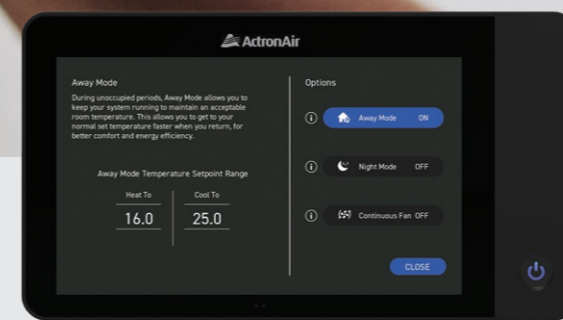

Colour code your mode.

When operational NEO's unique LED Wall Glow is colour coded, so you always know what mode your air conditioner is in.

- **Heating**
 Stay cosy in Winter
- **Cooling**
 Stay cool in Summer
- **Auto**
 Automatically heat or cool
- **Fan**
 Air circulation only

Clear and simple interface.

Our custom designed and built user interface is simple, intuitive, and easy to use.

Temperature dial.

Simply place your finger on the toggle of the dial and slide left or right to increase or decrease the temperature.

Colour coded navigation.

Clean and simple colour coded buttons make navigating through the menu easy, always letting you know where to press, or what's been pressed.

Colour coded zoning.

Any zone that is on will be colour-coded according to the mode that the system is operating in.