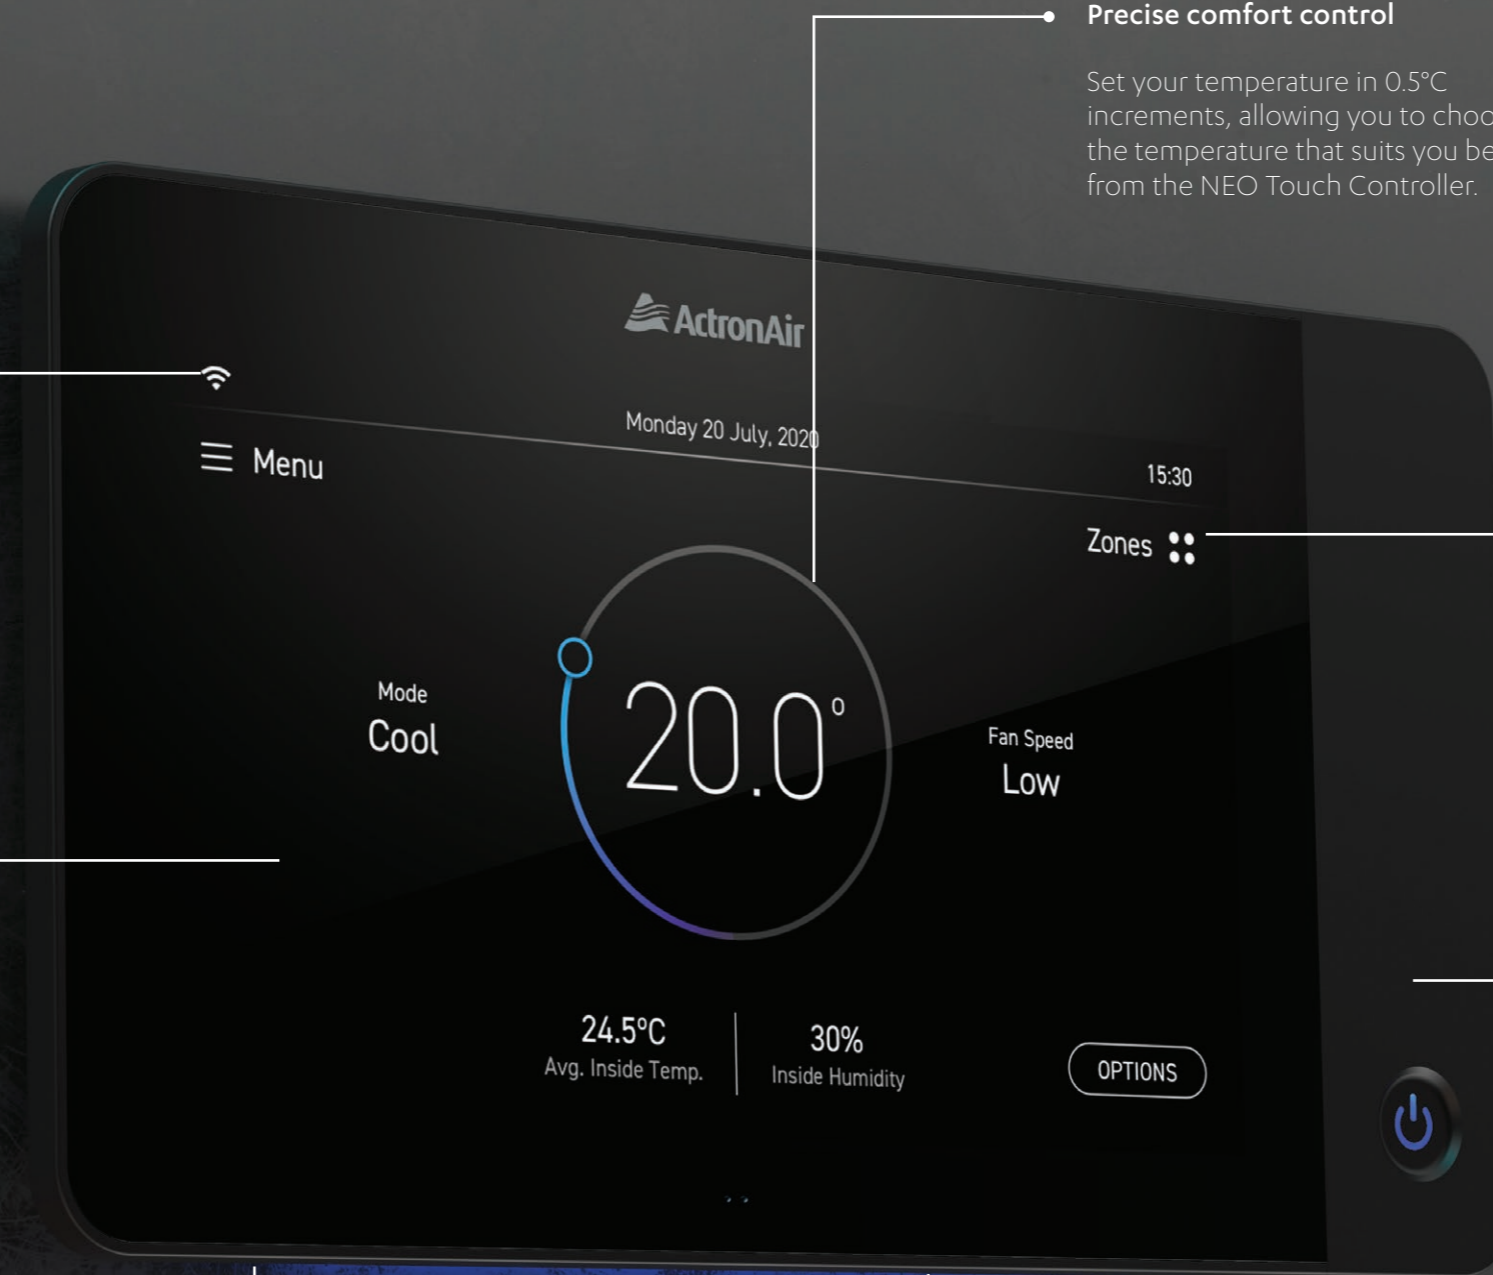

Colour coded navigation.

Clean and simple colour coded buttons make navigating through the menu easy, always letting you know where to press, or what's been pressed.

Colour coded zoning.

Any zone that is on will be colour-coded according to the mode that the system is operating in.

Dashboard

Our custom built information management user interface is simple, intuitive, and easy to use.

LED Wall Glow

Unique colour coded LED Wall Glow means you always know when your system's on and what mode it's in.