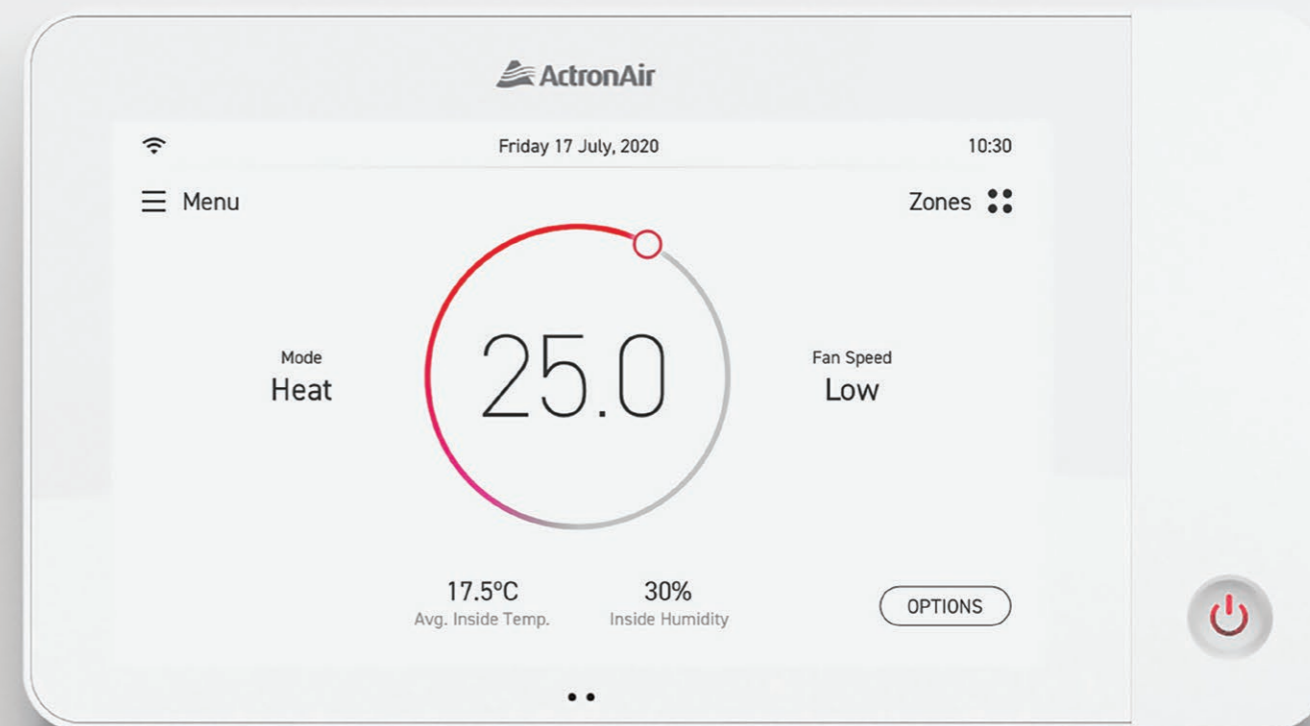

Meet NEO.

The latest entry in ActronAir's award winning controls lineup, NEO features the unique design and superior performance that ActronAir controls have come to be known for.

Compatible with our Classic series 2 and Advance ducted systems, NEO brings the best in premium control technology to more people than ever before.

The best design. The best usability. The best features. The best mobile control.

Now that's control in style.