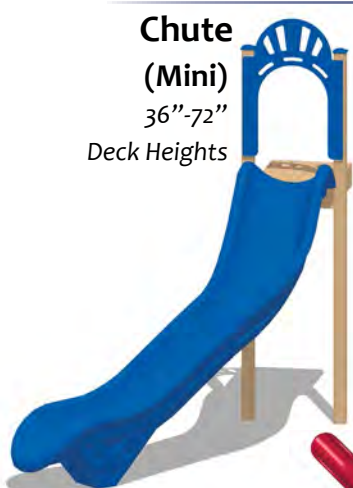

Left/Right Slalom (SLL/SLR)
108"

Chute (Mini)
36"-72" Deck Heights