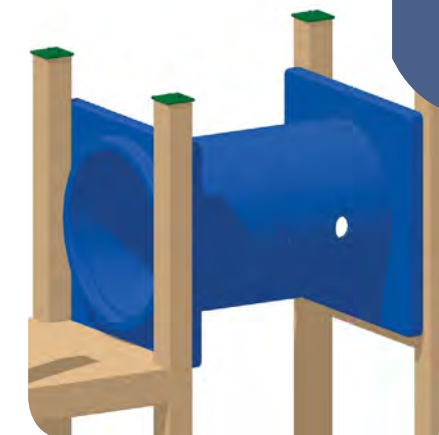

36"- 72" Decks

**Pipe Step Ladder**

36"- 72" Decks

Also available as space-saving Vertical Pipe Step Ladder

**Dog Park** Our play equipment works for dog playtime too!

**Turn Tunnel**

Available with or without Peek-A-Boo holes; freestanding or attached to playset.