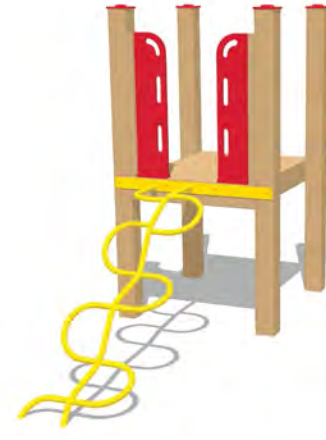

Long Lazy Loop
24"-48" Decks

Rocks for the Rock Walls available in Red, Yellow, Blue or Green only.