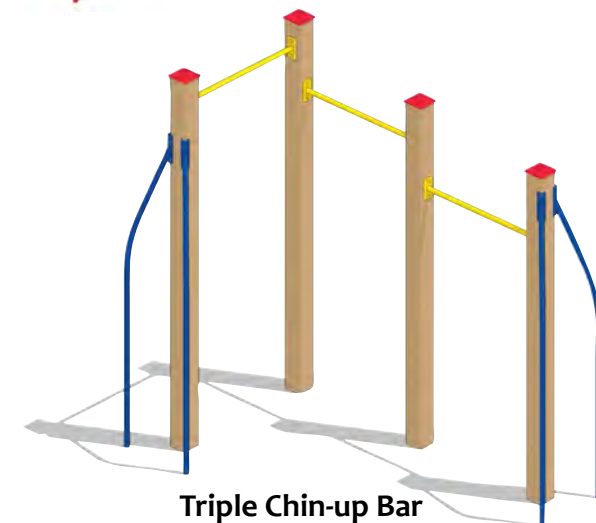

Top View

**Rock Tower**

(4) 6" x 6" posts with "rock" holds for climbing  
**recommended ages:** 5-12 yrs  
**safety zone:** 14' x 14'

For more information, visit [playmart.com](http://playmart.com)

All Play-Fit products are recommended for ages 5 through adult, unless otherwise specified.

Zig-Zag

**Triple Rock Wall**

**recommended ages:** 5-12 yrs  
**safety zone:** Zig-Zag - 23' X 19',  
 Straight - 28' X 14'

Straight

**Bubble Wall**

Combine two height Bubble Climbers to create climbing walls of various sizes and shapes. Shown with four Bubble Climbers. Also available individually attached to a playset. Short Bubble Climber - 5' 6" H; Tall Bubble Climber - 7' 6" H.

Top View

**Triple Chin-up Bar**

**recommended ages:** 5-12 yrs  
**safety zone:** L-Shape 21' x 18' (shown above),  
 Straight 24' x 14'

**Half Dome**

Three different challenging climbing experiences! Also available without Vortex Climbers (Castle Rock) or one Vortex Climber (Bear Mountain).

**recommended ages:** 5-12 yrs  
**safety zone:** 31' x 20'

**Balance Beam**

Walk the gang plank and watch out for alligators! Gain balance while having a blast. Available up to 3 connected, graduated or uniform heights. Also available attached to playset.