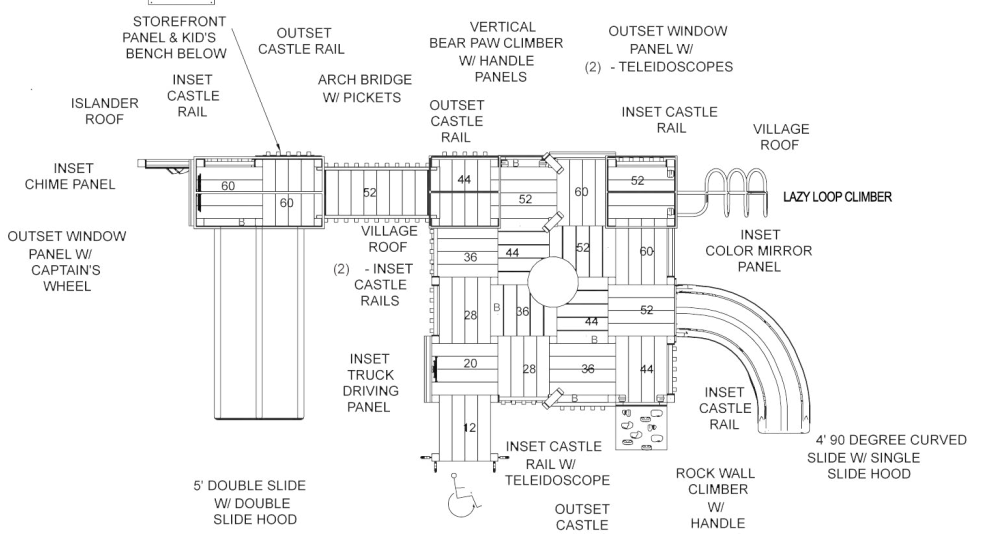

# Tree Hugger &

age group: 2-12  
 (or lower rail heights for 2-5)  
 accommodates: 72-108  
 safety zone: 37' x 26'  
 milk jugs recycled:  
 29,952

ADA	TOTAL ELEVATED COMPONENTS	ADA ACCESSIBLE COMPONENTS	RAMP REQUIRED WITH 20 OR MORE ELEV. COMPONENTS	GROUND LEVEL ADA COMPONENTS	NUMBER OF TYPES OF GROUND LEVEL COMPONENTS
REQUIRED	11	6	NONE	4	3
PLAYSET PROVIDES	11	11	NONE	5	4