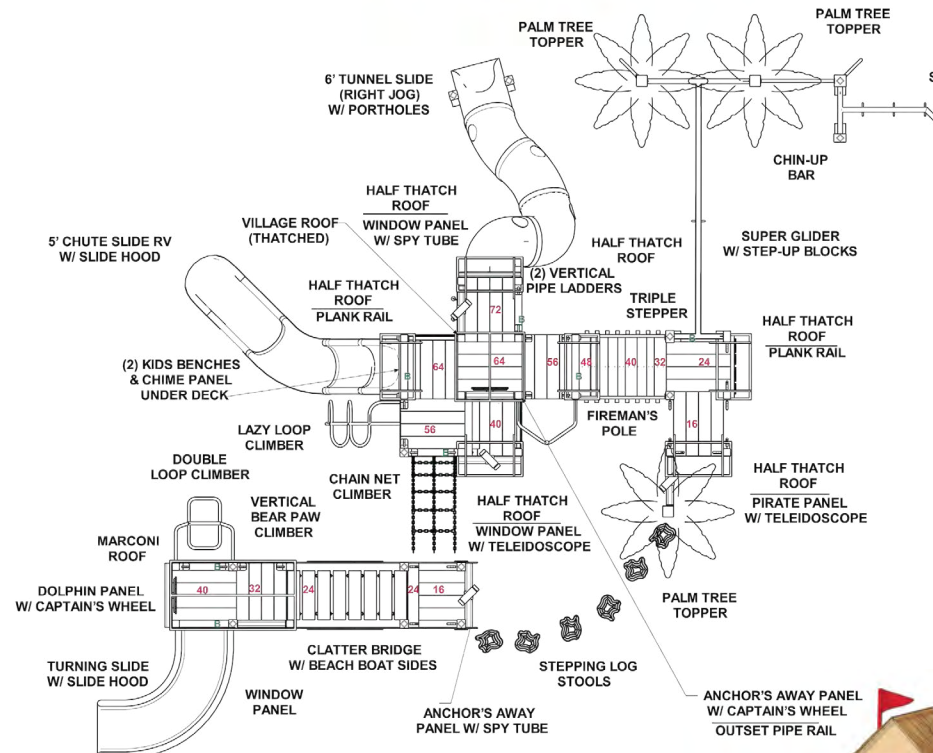

ADA	TOTAL ELEVATED COMPONENTS	ADA ACCESSIBLE COMPONENTS	RAMP REQUIRED WITH 20 OR MORE ELEV. COMPONENTS	GROUND LEVEL ADA COMPONENTS	NUMBER OF TYPES OF GROUND LEVEL COMPONENTS
REQUIRED	19	10	NONE	6	3
PLAYSET PROVIDES	19	19	NONE	6	5