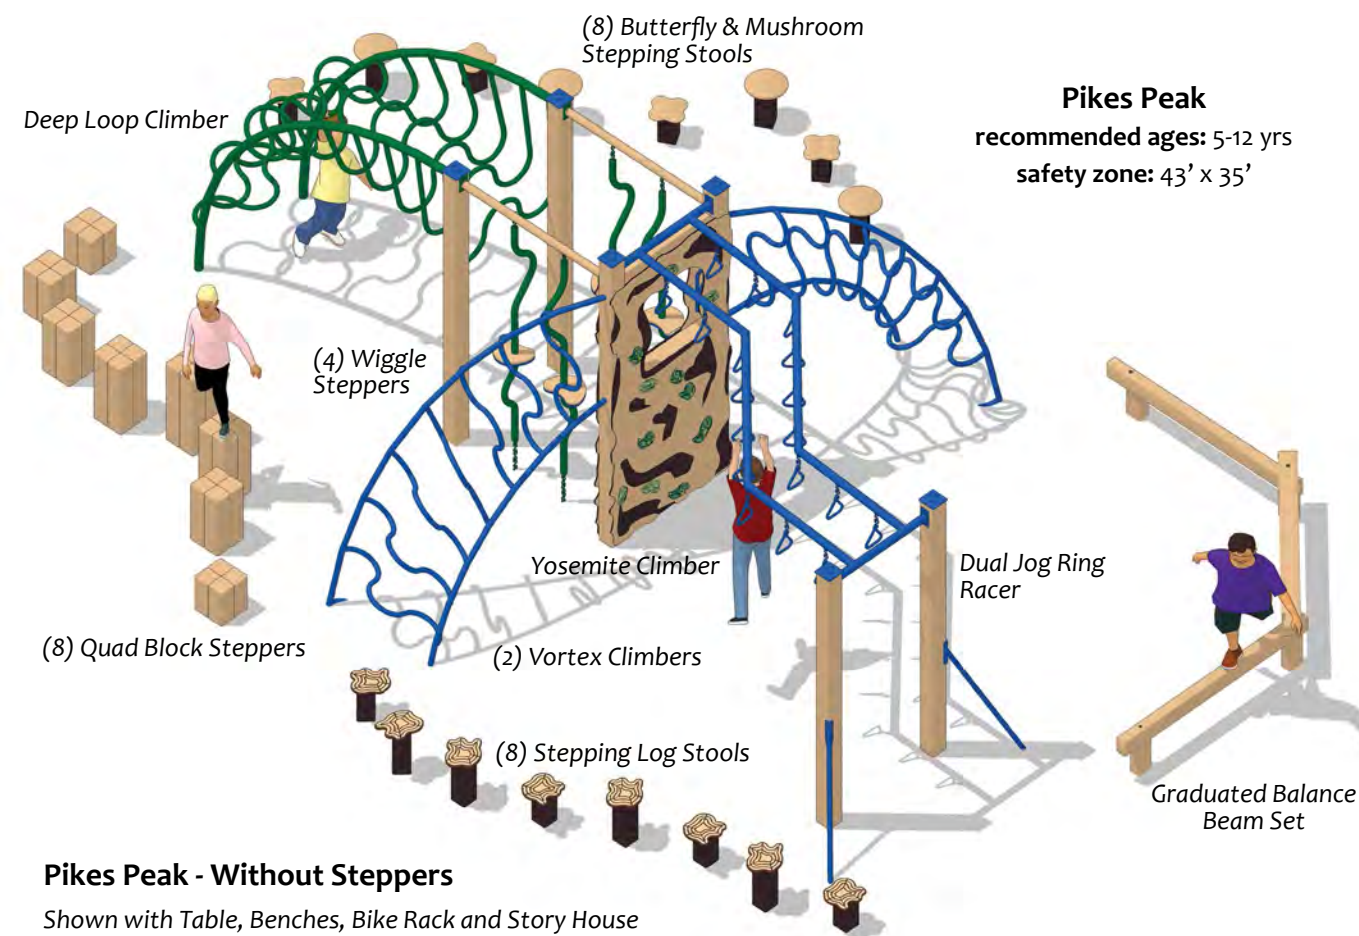

**recommended ages:** 5-12 yrs  
**A-frame safety zone:** 40' x 22'

For more information, visit [playmart.com](http://playmart.com)

Play-Fit™ was designed around one main concept: Children need play to develop into healthy adults - without it they run a greater risk of obesity and developmental handicaps. Based on research, it is clear that play is vital for healthy children. Play-Fit™ designs are intended to entice children of all ages to “get moving” and have a blast through continuous play as they climb, step, reach, boulder, stretch and swing from one type of play element to the next while never touching the ground. Play-Fit™ keeps kids moving and healthy!