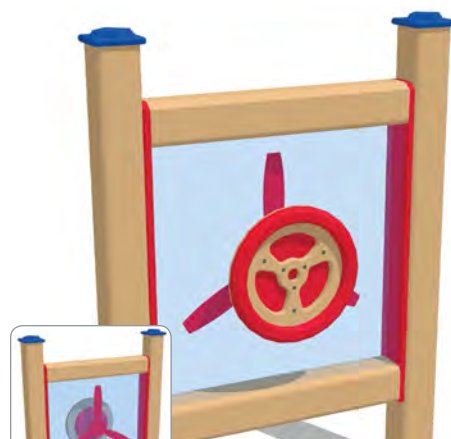

**Flight Path**  
Land actual moving airplanes safely on the runway!

**Star Graphics**  
Stars & Stripes and Circle-Star

800-43-PLAYS

All components on this spread:

- Available freestanding, ground level attached to playset or on playset
- MEGA or Mini, unless otherwise specified.
- Will be sized for appropriate age group.

Choose components to customize your playset!

**Propeller Cockpit**  
Curved Cockpit with wheel inside to spin propeller attached to clear plastic (Heavy-duty Poly-Carbonate).

**Propeller**  
Turn a wheel to spin a propeller safely sandwiched in clear window panes (Heavy-duty Poly-Carbonate).