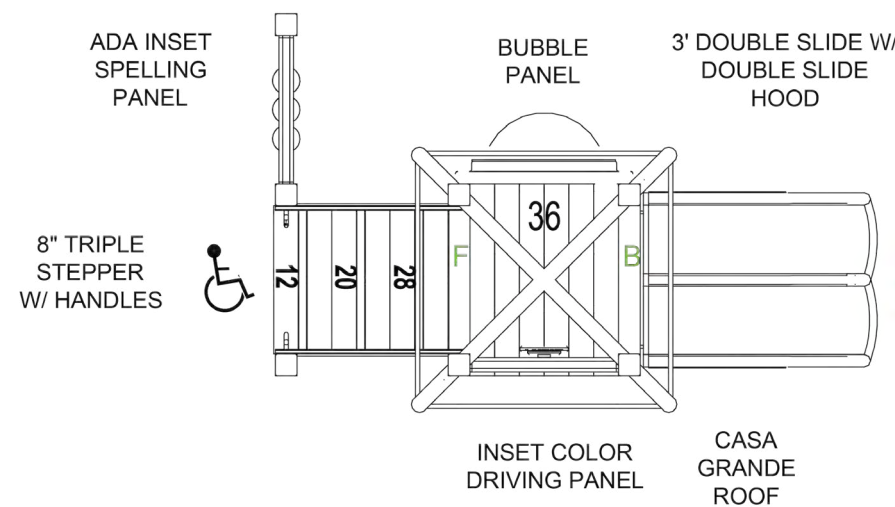

All components on this spread:

- Available to fit MEGA or Mini.
- Available freestanding or attached to playset.
- Will be sized for appropriate age group.

**Double Loop**  
MEGA: 36"-88" Decks  
Mini: 36"-72" Decks