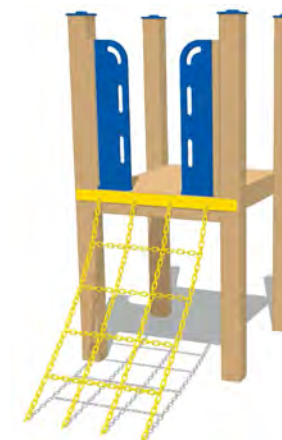

**Tot Ramp**  
Low-rise for 0-2 years

**Fireman's Pole**  
36"-72" Decks  
Pole - Tan or Yellow only.

**Vortex**  
48"-72" Decks

**Bouldering Panel**  
Fits between decks at ground level  
For more information, visit [playmart.com](http://playmart.com)