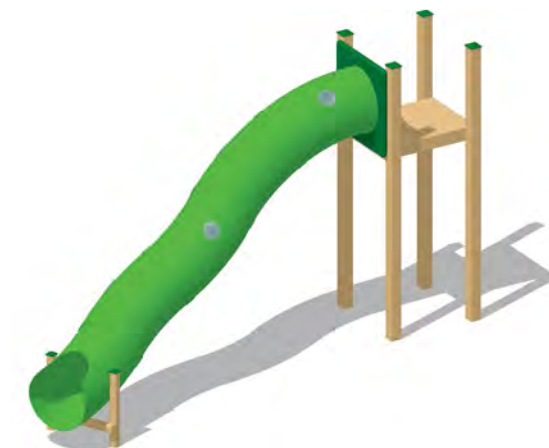

Serpentine
MEGA: 64"-96" Decks
Mini: 64"-72" Decks

For more information, visit playmart.com

800-43-PLAYS