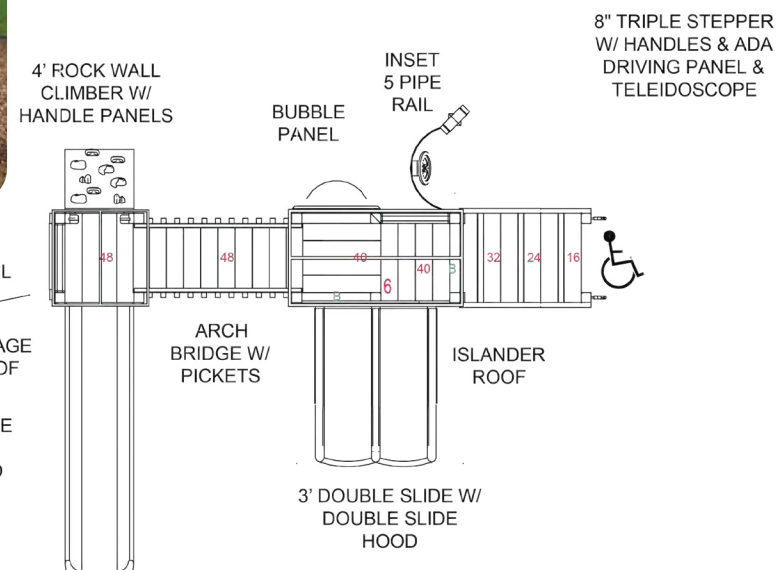

CEFS Head Start Pana, IL

Alcove ♿

age group: 2-5
accommodates: 32-48
safety zone: 28' x 18'

milk jugs recycled:
10,668

ADA	TOTAL ELEVATED COMPONENTS	ADA ACCESSIBLE COMPONENTS	RAMP REQUIRED WITH 20 OR MORE ELEV. COMPONENTS	GROUND LEVEL ADA COMPONENTS	NUMBER OF TYPES OF GROUND LEVEL COMPONENTS
REQUIRED	5	3	NONE	2	2
PLAYSET PROVIDES	5	5	NONE	7	7

Components and playsets are updated periodically. Final playset design may differ from photos, renderings or top views shown.

ADA	TOTAL ELEVATED COMPONENTS	ADA ACCESSIBLE COMPONENTS	RAMP REQUIRED WITH 20 OR MORE ELEV. COMPONENTS	GROUND LEVEL ADA COMPONENTS	NUMBER OF TYPES OF GROUND LEVEL COMPONENTS
REQUIRED	7	4	NONE	2	2
PLAYSET PROVIDES	7	7	NONE	2	2

Honolulu ♿

age group: 2-12
(or lower rail heights for 2-5)
accommodates: 33-39
safety zone: 30' x 26'
milk jugs recycled:
13,467

Choose components to customize your playset!

See Pages 50-63