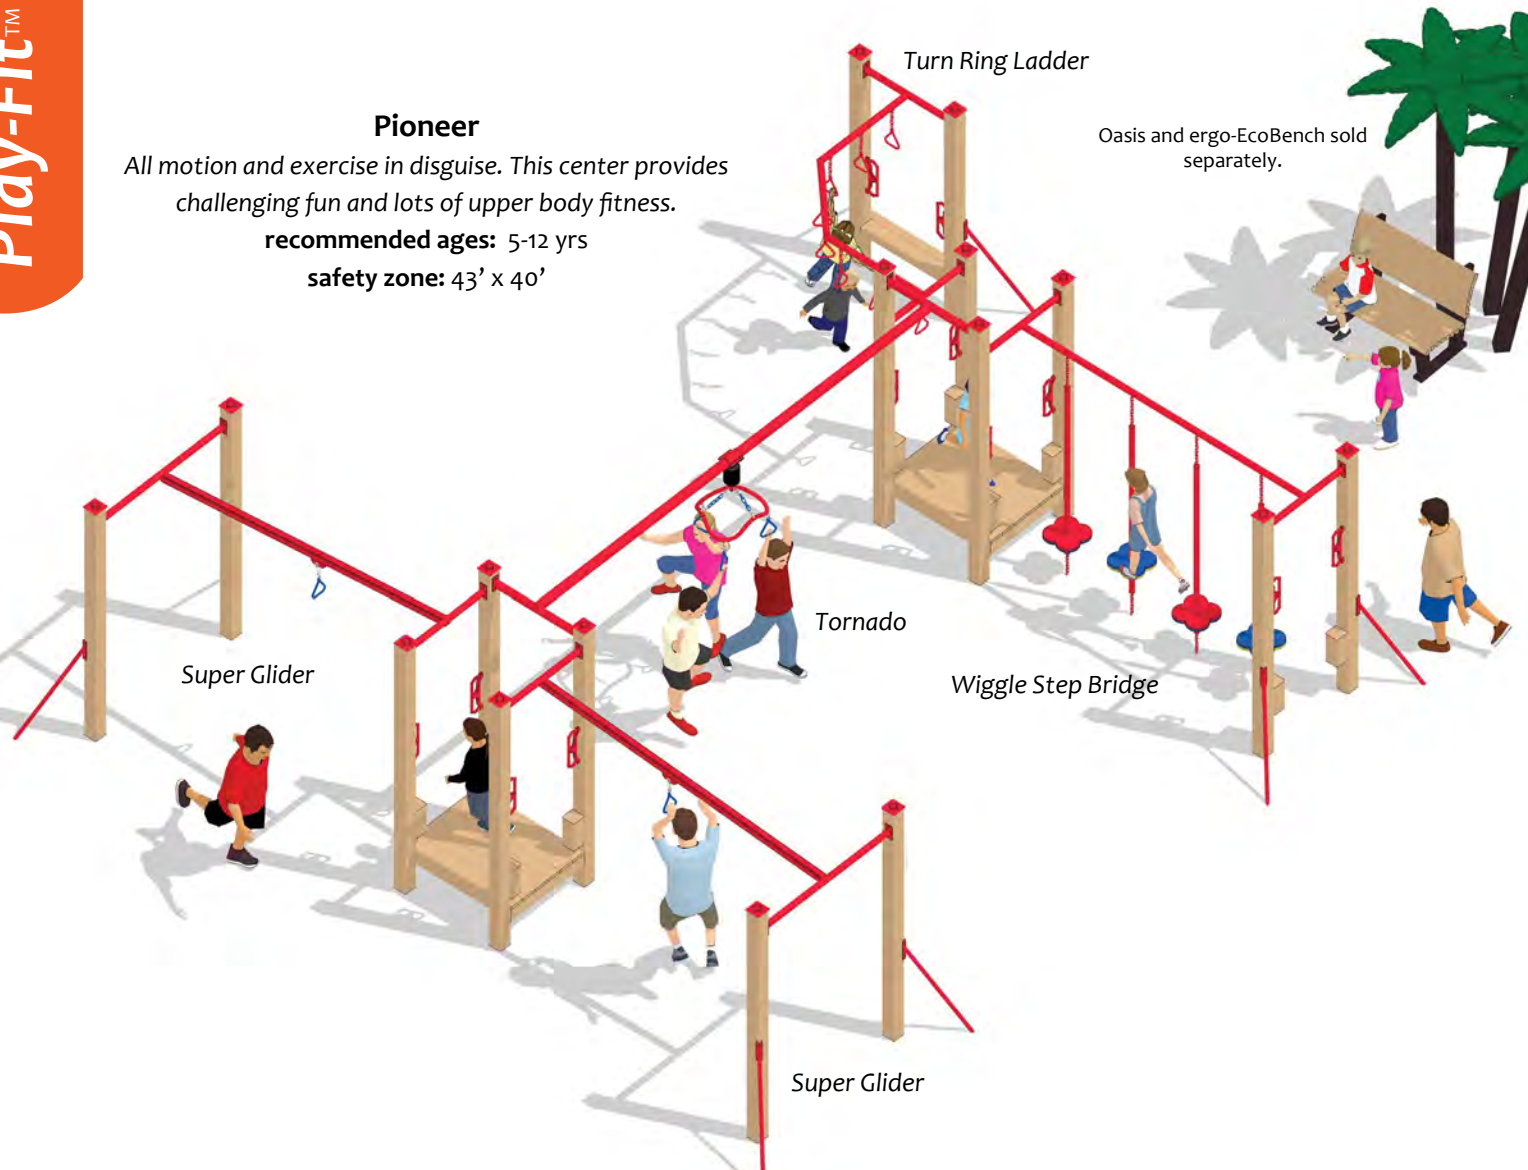

For more information, visit [playmart.com](http://playmart.com)

800-43-PLAYS

**Pioneer**

All motion and exercise in disguise. This center provides challenging fun and lots of upper body fitness.

**recommended ages:** 5-12 yrs  
**safety zone:** 43' x 40'

**recommended ages:** 5-12 yrs  
**A-frame safety zone:** 40' x 22'

For more information, visit [playmart.com](http://playmart.com)

Play-Fit™ was designed around one main concept: Children need play to develop into healthy adults - without it they run a greater risk of obesity and developmental handicaps. Based on research, it is clear that play is vital for healthy children. Play-Fit™ designs are intended to entice children of all ages to “get moving” and have a blast through continuous play as they climb, step, reach, boulder, stretch and swing from one type of play element to the next while never touching the ground. Play-Fit™ keeps kids moving and healthy!