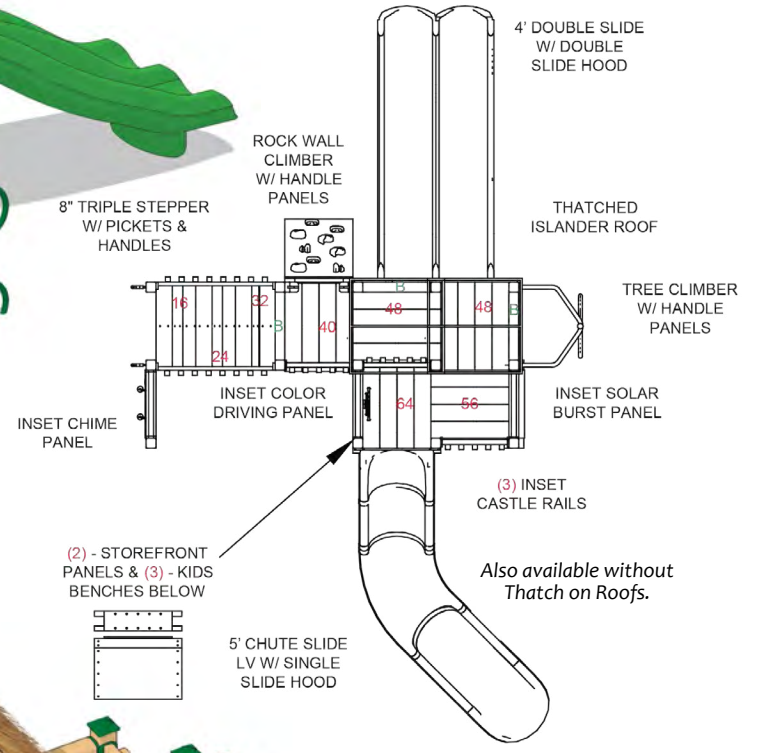

Components and playsets are updated periodically. Final playset design may differ from photos, renderings or top views shown.