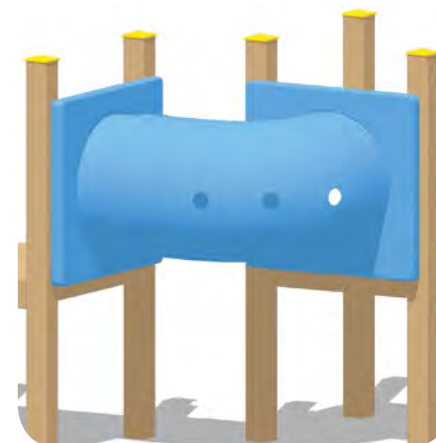

36"- 72" Decks

**Pipe Step Ladder**

36"- 72" Decks

Also available as space-saving Vertical Pipe Step Ladder

**Dog Park** Our play equipment works for dog playtime too!

**Turn Tunnel**

Available with or without Peek-A-Boo holes; freestanding or attached to playset.