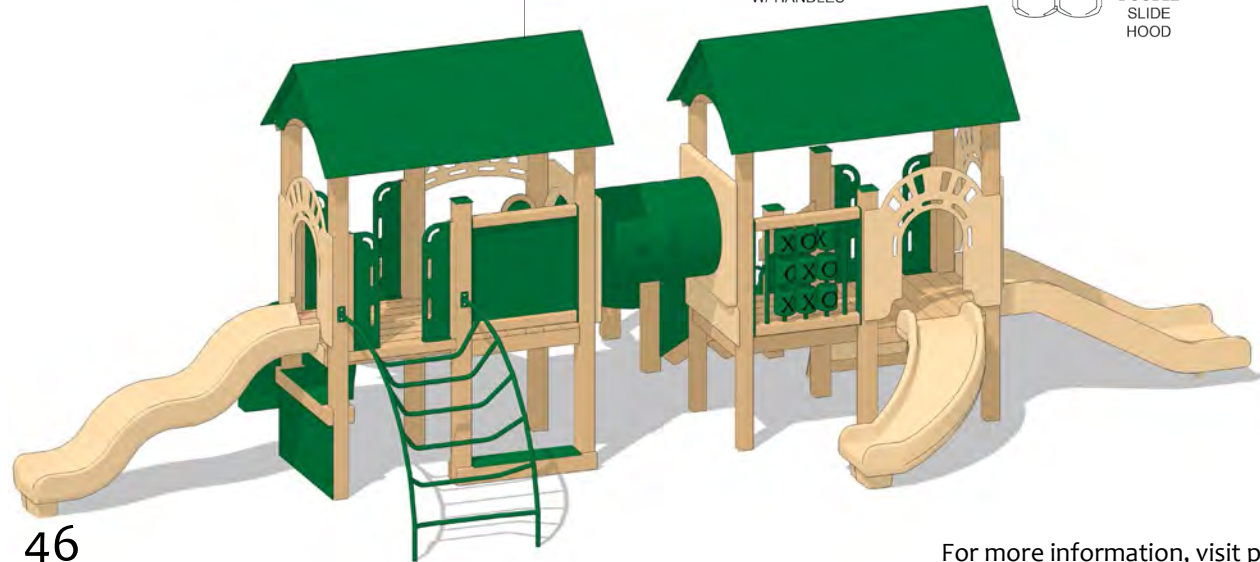

Pleasant Hills HOA
Peoria, AZ

Components and playsets are updated periodically. Final playset design may differ from photos, renderings or top views shown.

Arizona ♿

age group: 2-12
(or lower rail heights for 2-5)
accommodates: 54-72
safety zone: 46' x 30'
milk jugs recycled: 23,900

ADA	TOTAL ELEVATED COMPONENTS	ADA ACCESSIBLE COMPONENTS	RAMP REQUIRED WITH 20 OR MORE ELEV. COMPONENTS	GROUND LEVEL ADA COMPONENTS	NUMBER OF TYPES OF GROUND LEVEL COMPONENTS
REQUIRED	5	3	NONE	2	2
PLAYSET PROVIDES	5	5	NONE	2	2

York ♿

age group: 2-12
(or lower rail heights for 2-5)
accommodates: 30-40
safety zone: 32' x 25'
milk jugs recycled: 15,591