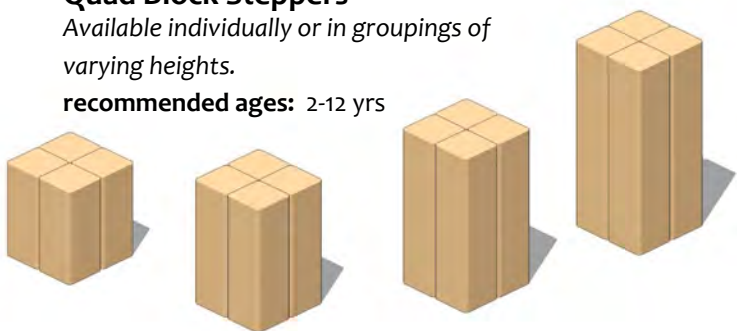

**recommended ages:** 5-12 yrs  
**safety zone:** 31' x 20'

**Balance Beam**

Walk the gang plank and watch out for alligators! Gain balance while having a blast. Available up to 3 connected, graduated or uniform heights. Also available attached to playset.

Heights will be adjusted for appropriate age group for all products on this page.

**Stepping Stools - Octagon, Butterfly, Mushroom or Log**

recommended ages: 2-12 years

**Stump Walk**

recommended ages: 2-12 yrs  
safety zone: 21' x 16'