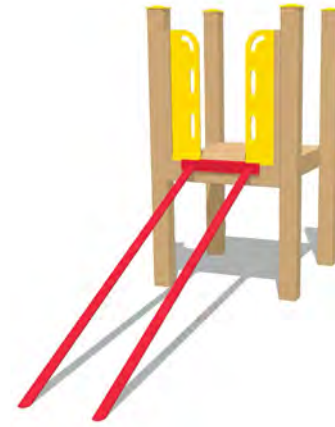

Also available  
as space-saving  
Vertical Rock  
Wall

**Tot Rock Wall**  
Low-rise for 0-2 years

**Spiral Loop**  
MEGA: 36"-88" Decks  
Mini: 36"-72" Decks

**Tree**  
MEGA: 36"-88" Decks  
Mini: 36"-72" Decks