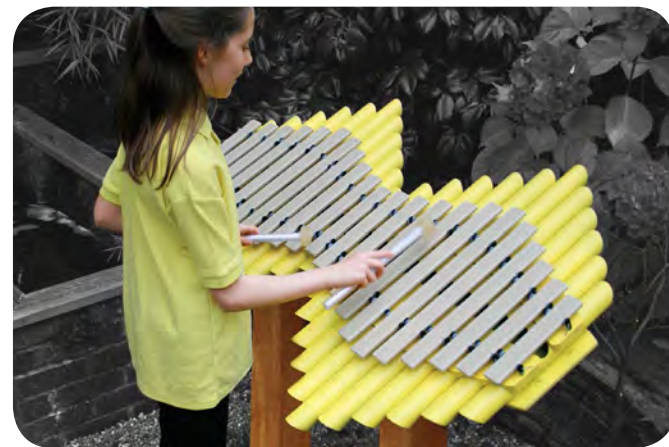

Imbarimba

This unique musical design combines the elements of two classic African instruments: the marimba (a resonated xylophone) and the kalimba (a thumb piano). These notes are arranged in the layout of the kalimba with long bars in the middle and short bars on the ends. This allows both hands equal access to the upper and lower notes. Also available portable (stand sold separately). Standard Color: Yellow