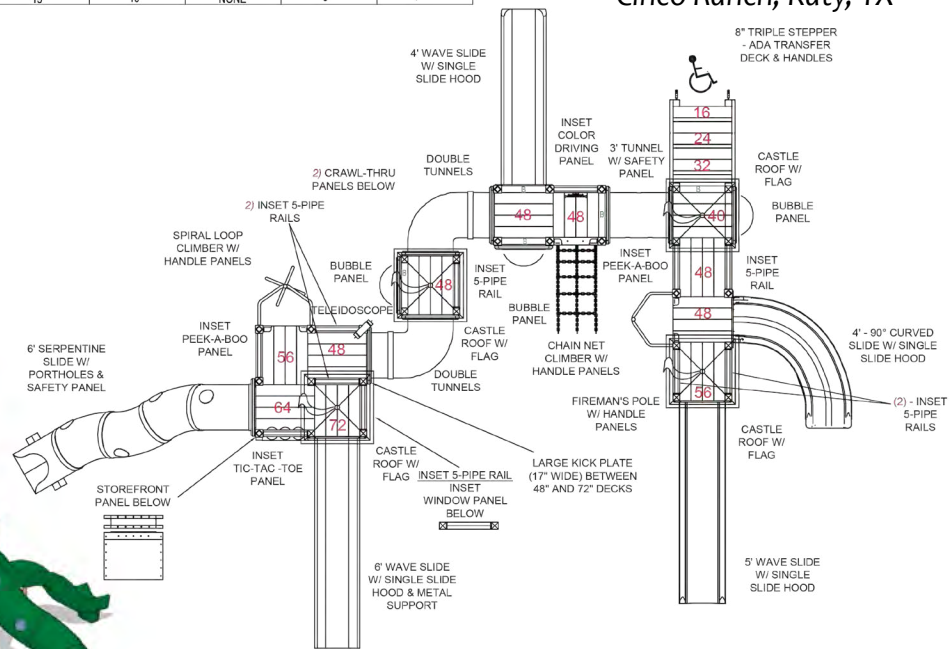

Crawler

age group: 5-12
accommodates: 72-108
safety zone: 49' x 41'
milk jugs recycled: 32,343

ADA	TOTAL ELEVATED COMPONENTS	ADA ACCESSIBLE COMPONENTS	RAMP REQUIRED WITH 20 OR MORE ELEV. COMPONENTS	GROUND LEVEL COMPONENTS	NUMBER OF TYPES OF GROUND LEVEL COMPONENTS
REQUIRED	19	10	NONE	6	3
PLAYSET PROVIDES	19	19	NONE	6	4

South Lake Village Drive
Cinco Ranch, Katy, TX