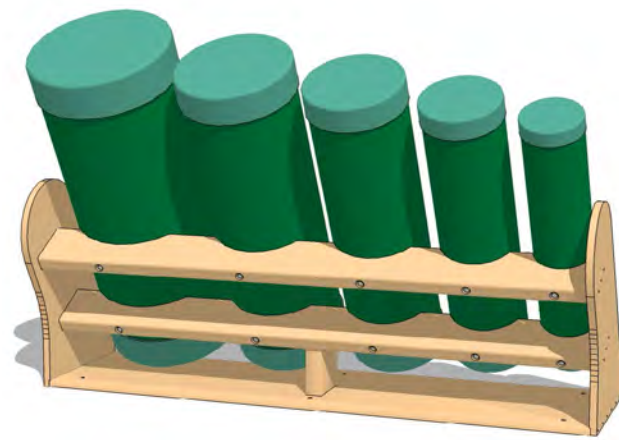

Tuned Drums

These five tuned hand drums are made with replaceable plastic heads ranging from six inches to fifteen inches in diameter. Available either on a Stand (angling the drums toward the young percussionist) or Upright either In-Ground or Surface Mount. Available in Elementary/Adult (41.5"H), Toddler/Preschool (34.5"H) or Infant/Pretoddler (30"H) sizes. Standard Colors: Primary Rainbow with molded caps in Red, Purple, Blue, Yellow and Moss – or – all green drum bodies with molded caps in Yellow, Blue, Moss, or Taupe.

Duet

Combines keys of aluminum and fiberglass to enhance the playing experience. Enjoy both sounds of delight and rhythm at the same time or enjoy playing with someone and share the experience. Available in Red only.