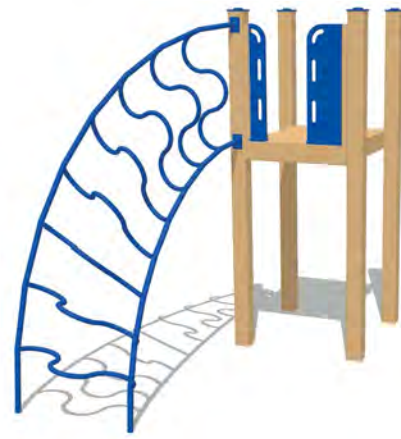

Vortex
48"-72" Decks