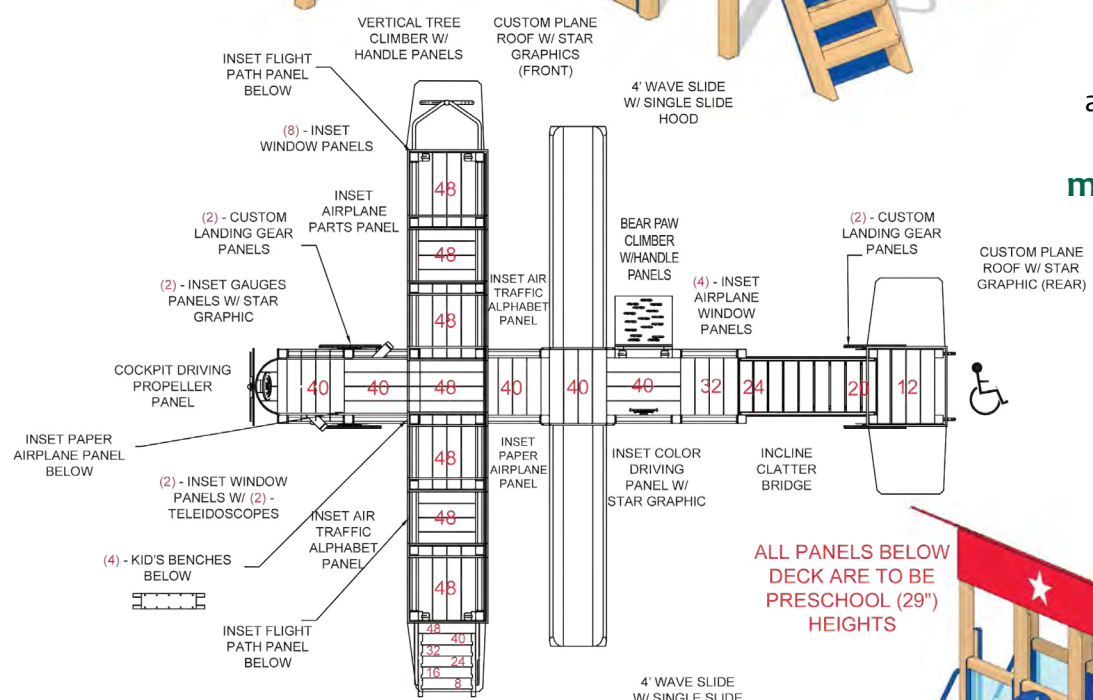

ALL PANELS BELOW DECK ARE TO BE PRESCHOOL (29") HEIGHTS