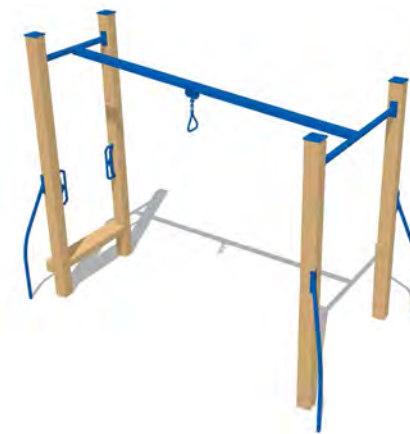

**Flat Rung Ladder**

**Turn Ring Ladder**

**Jog Ring Ladder**

**Wiggle Step**

Practice your balance on moving wiggle steps. Freestanding or attached to playset.

**Super Glider**

Be king of the jungle! Quiet, smooth ride with spring-stop at low end. Recommended for 5-12 yrs. Freestanding or attached to playset