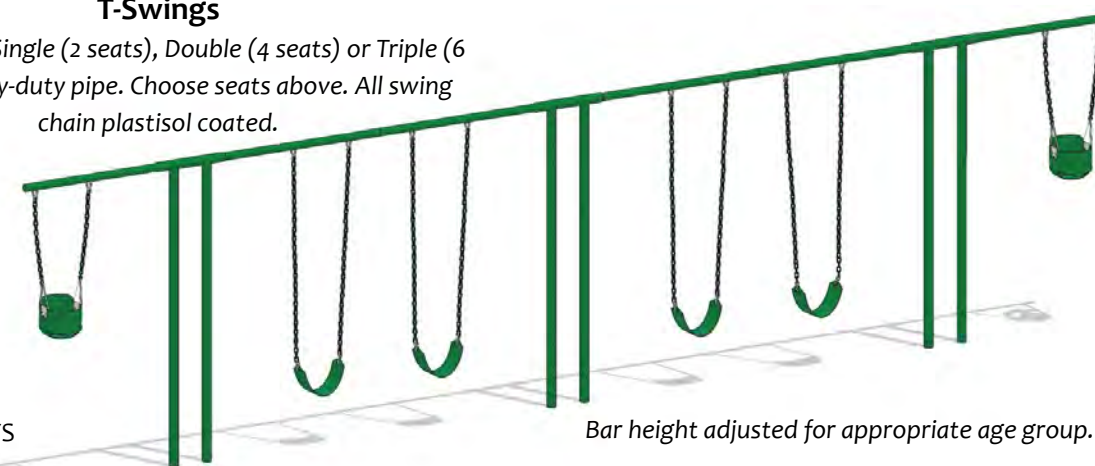

Heights will be adjusted for appropriate age group for all products on this page.

**Stepping Stools - Octagon, Butterfly, Mushroom or Log**

recommended ages: 2-12 years

**Stump Walk**

recommended ages: 2-12 yrs  
safety zone: 21' x 16'

**Galapagos**

A Preschool climbing haven of multiple stepping, climbing, socializing and imagination.

recommended ages: 2-12 yrs  
safety zone: 20' x 17'  
dimensions: 8'L x 5'W x 3.6'H  
milk jugs recycled: 7,924

Top View

Tire Seat

Belt Seat

Half Bucket Seat  
With or without chain

Full Bucket Seat

Adaptive ADA Seat

**Swings (with RSP A-Frame)**

Available up to 8 bays (2 swings per bay). Choose seats below. All swing chain plastisol coated. Add rubber pads to prevent surfacing kick-out.

**T-Swings**

Available as Single (2 seats), Double (4 seats) or Triple (6 seats). Heavy-duty pipe. Choose seats above. All swing chain plastisol coated.

800-43-PLAYS

Bar height adjusted for appropriate age group.