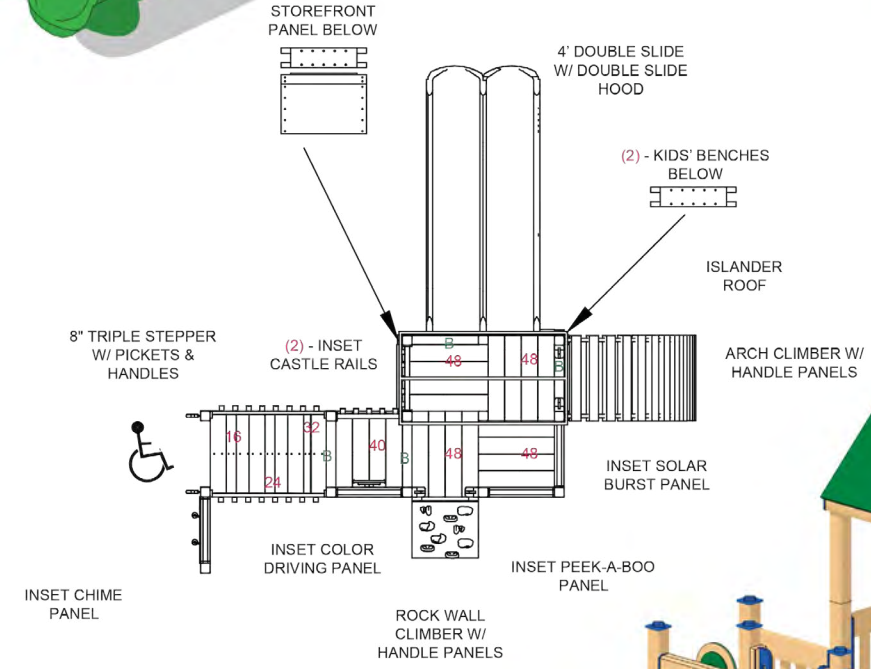

Components and playsets are updated periodically. Final playset design may differ from photos, renderings or top views shown.

Bar Harbor ♿

age group: 2-12
(or lower rail heights for 2-5)
accommodates: 34-51
safety zone: 34' x 26'
milk jugs recycled:
13,992

ADA	TOTAL ELEVATED COMPONENTS	ADA ACCESSIBLE COMPONENTS	RAMP REQUIRED WITH 20 OR MORE ELEV. COMPONENTS	GROUND LEVEL ADA COMPONENTS	NUMBER OF TYPES OF GROUND LEVEL COMPONENTS
REQUIRED	5	3	NONE	2	2
PLAYSET PROVIDES	5	5	NONE	6	3

♿ Boston

age group: 2-12
(or lower rail heights for 2-5)
accommodates: 32-48
safety zone: 28' x 28'
milk jugs recycled:
13,281

ADA	TOTAL ELEVATED COMPONENTS	ADA ACCESSIBLE COMPONENTS	RAMP REQUIRED WITH 20 OR MORE ELEV. COMPONENTS	GROUND LEVEL ADA COMPONENTS	NUMBER OF TYPES OF GROUND LEVEL COMPONENTS
REQUIRED	6	3	NONE	2	2
PLAYSET PROVIDES	6	6	NONE	4	3