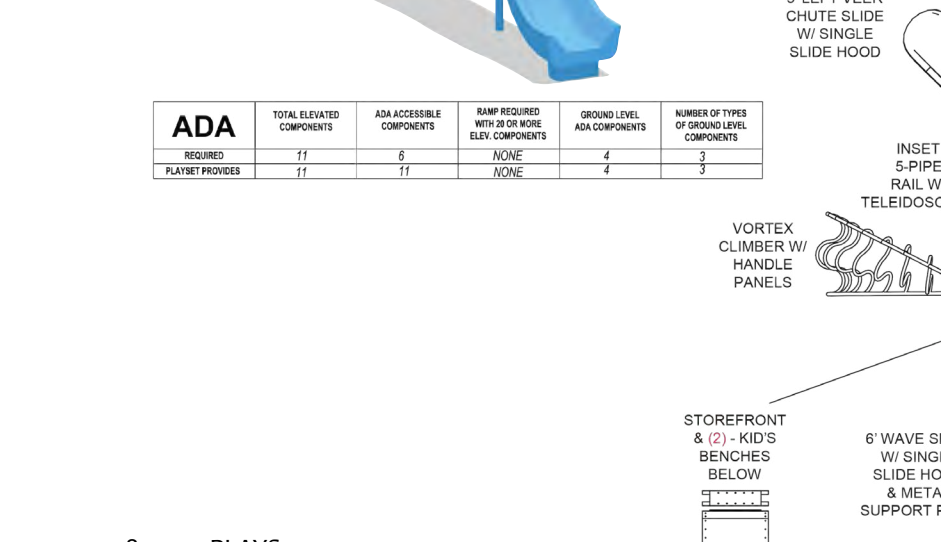

ADA	TOTAL ELEVATED COMPONENTS	ADA ACCESSIBLE COMPONENTS	RAMP REQUIRED WITH 20 OR MORE ELEV. COMPONENTS	GROUND LEVEL ADA COMPONENTS	NUMBER OF TYPES OF GROUND LEVEL COMPONENTS
REQUIRED	11	6	NONE	4	3
PLAYSET PROVIDES	11	11	NONE	4	3