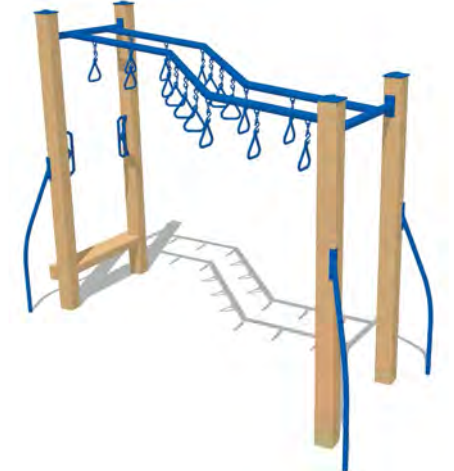

Dual Jog Ring Ladder

All components on this page:

- MEGA or Mini
- Freestanding or attached to playset
- Will be sized for appropriate age group.