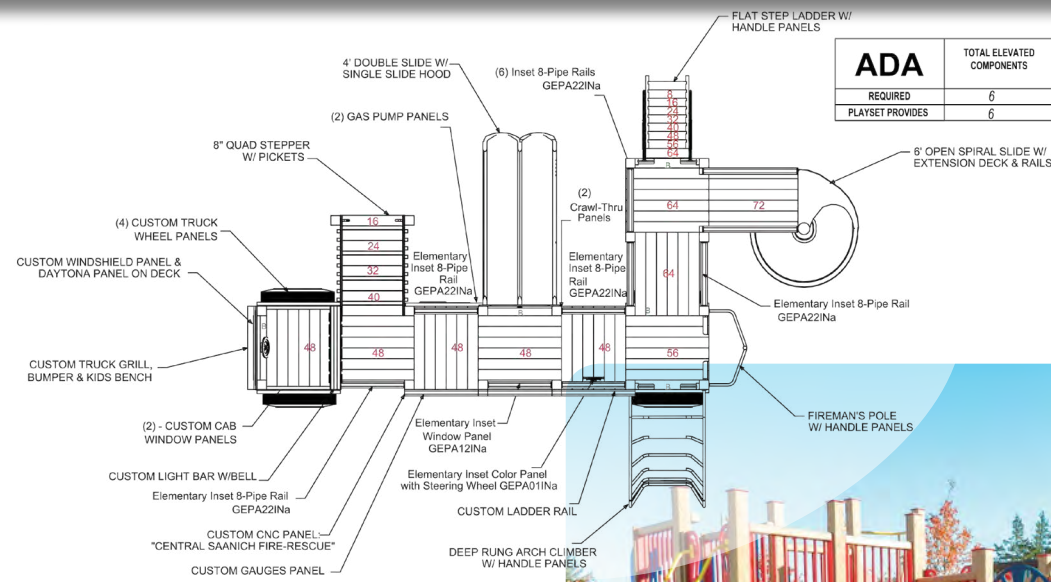

Saanich Fire Hall
Central Saanich, British Columbia, Canada

ADA	TOTAL ELEVATED COMPONENTS	ADA ACCESSIBLE COMPONENTS	RAMP REQUIRED WITH 20 OR MORE ELEV. COMPONENTS	GROUND LEVEL ADA COMPONENTS	NUMBER OF TYPES OF GROUND LEVEL COMPONENTS
REQUIRED	6	3	NONE	2	2
PLAYSET PROVIDES	6	6	NONE	7	2