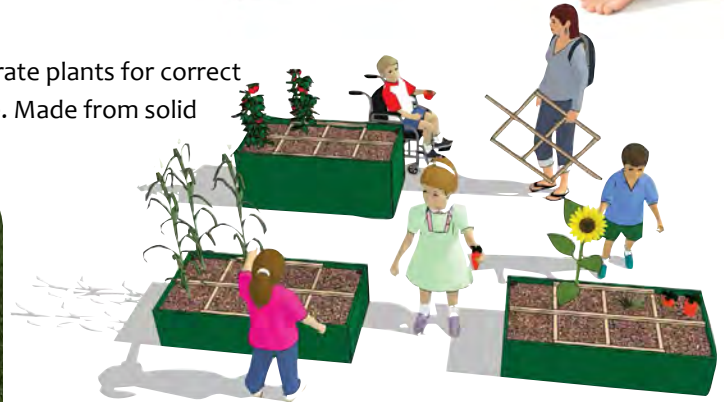

Square Foot Gardening Grid

Reusable collapsible planting grid helps separate plants for correct spacing. Collapses for easy storage and reuse. Made from solid recycled plastic and stainless steel hardware.