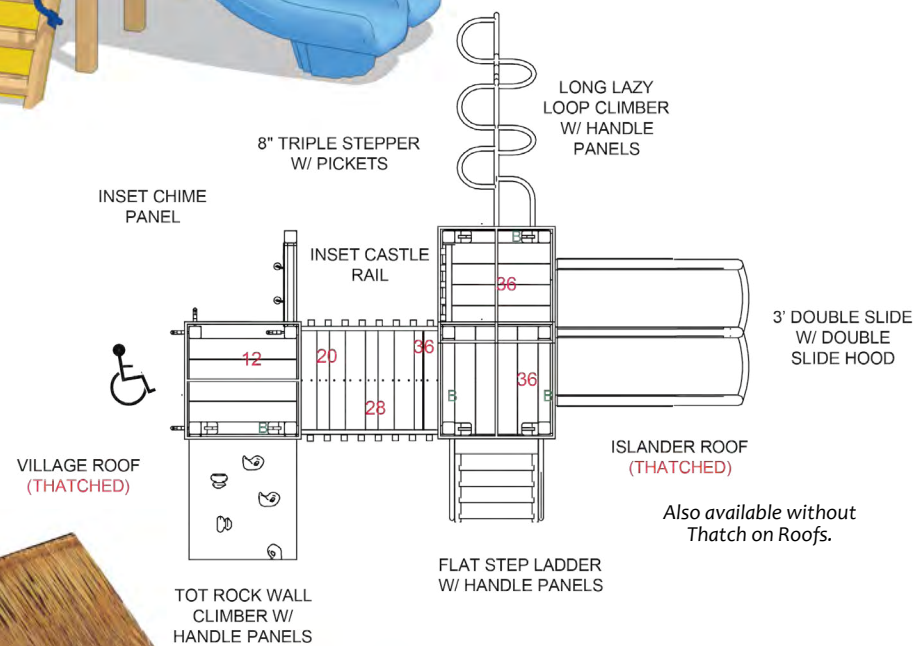

ADA	TOTAL ELEVATED COMPONENTS	ADA ACCESSIBLE COMPONENTS	RAMP REQUIRED WITH 20 OR MORE ELEV. COMPONENTS	GROUND LEVEL ADA COMPONENTS	NUMBER OF TYPES OF GROUND LEVEL COMPONENTS
REQUIRED	4	2	NONE	1	1
PLAYSET PROVIDES	4	4	NONE	1	1

For more information, visit playmart.com