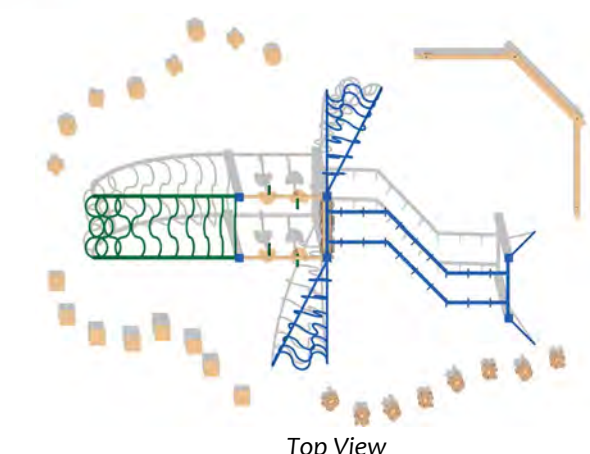

Pikes Peak - Without Steppers

Shown with Table, Benches, Bike Rack and Story House

recommended ages: 5-12 yrs
safety zone: 38' x 29'

Top View