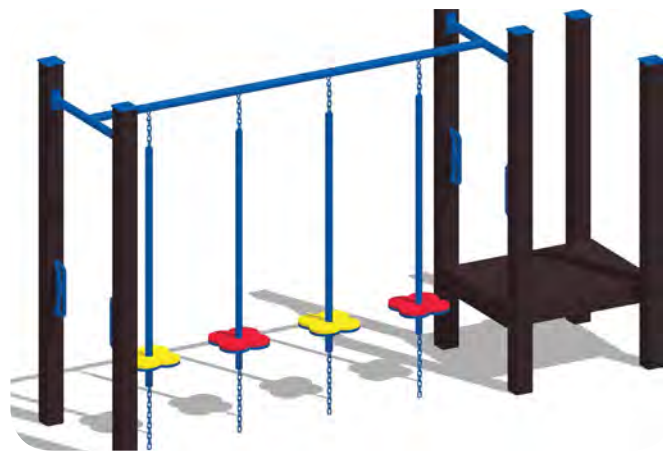

**Flat Rung Ladder**

**Turn Ring Ladder**

**Jog Ring Ladder**

**Wiggle Step**

Practice your balance on moving wiggle steps. Freestanding or attached to playset.

**Super Glider**

Be king of the jungle! Quiet, smooth ride with spring-stop at low end. Recommended for 5-12 yrs. Freestanding or attached to playset