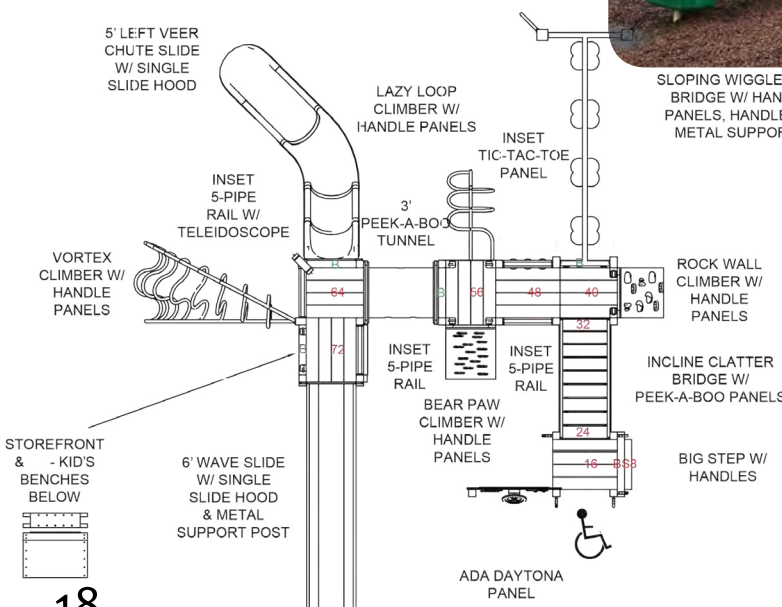

# Paducah ♿

age group: 5-12  
 accommodates: 42-63  
 safety zone: 37' x 34'  
 milk jugs recycled:  
 21,420

SLOPING WIGGLE STEP  
BRIDGE W/ HANDLE  
PANELS, HANDLES, &  
METAL SUPPORTS

ADA	TOTAL ELEVATED COMPONENTS	ADA ACCESSIBLE COMPONENTS	RAMP REQUIRED WITH 20 OR MORE ELEV. COMPONENTS	GROUND LEVEL ADA COMPONENTS	NUMBER OF TYPES OF GROUND LEVEL COMPONENTS
REQUIRED	11	6	NONE	4	3
PLAYSET PROVIDES	11	11	NONE	4	3