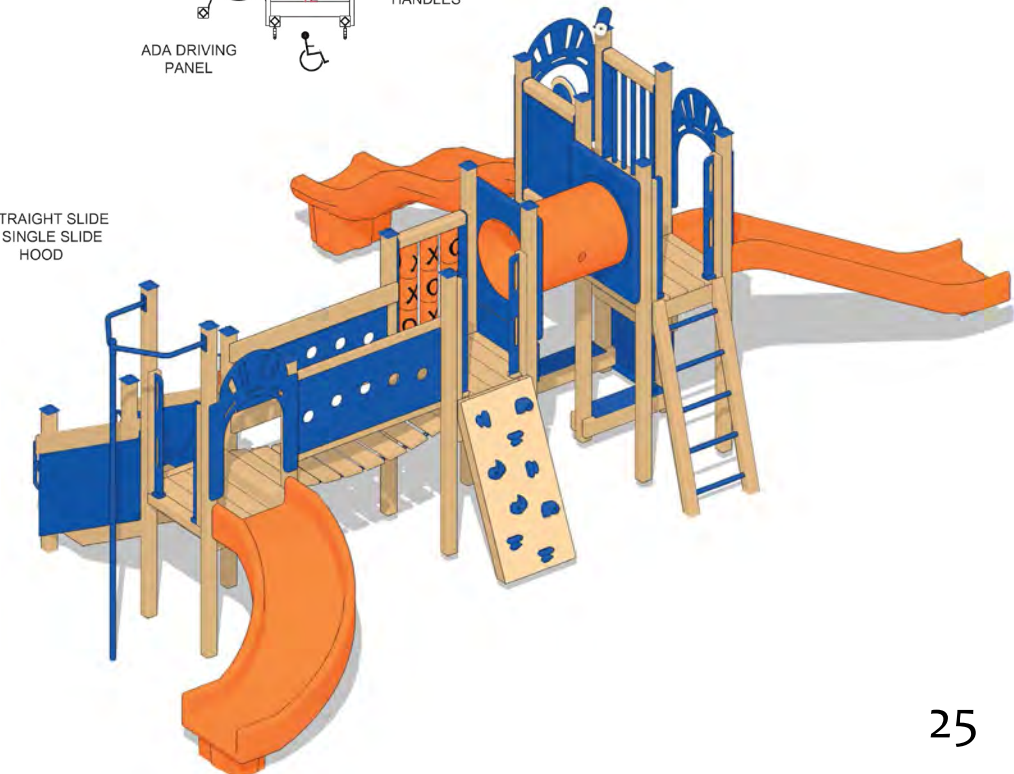

## Somerset Joplin

age group: 5-12  
accommodates: 51-60  
safety zone: 39' x 32'  
milk jugs recycled: 16,827 ♻️

800-43-PLAYS

Components and playsets are updated periodically. Final playset design may differ from photos, renderings or top views shown.