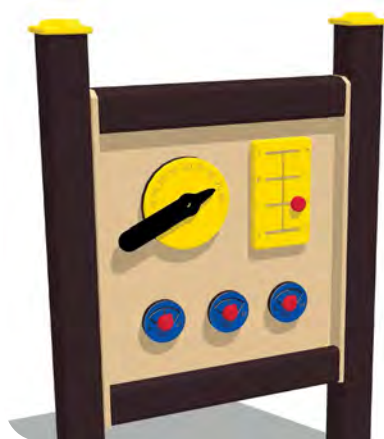

Choose components to customize your playset!

**Propeller Cockpit**  
Curved Cockpit with wheel inside to spin propeller attached to clear plastic (Heavy-duty Poly-Carbonate).

**Propeller**  
Turn a wheel to spin a propeller safely sandwiched in clear window panes (Heavy-duty Poly-Carbonate).

**Airplane Gauges Dashboard**  
Pilots land safely peering through heavy-duty Poly-Carbonate window. Moving gauges and 2 steering wheels.

**Gauges**  
Navigate safely by monitoring moving gauges

**Rocket**  
Ground-level or Safety Panel for Climbers