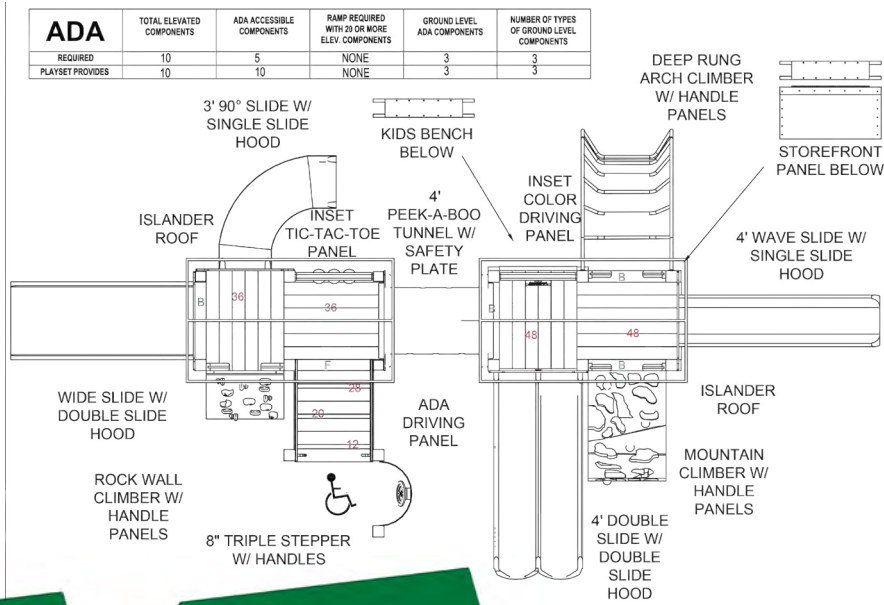

Pleasant Hills HOA
Peoria, AZ