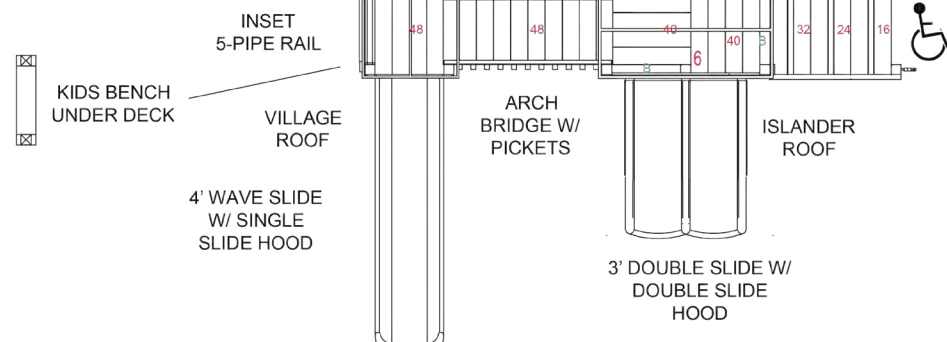

Honolulu ♿

age group: 2-12
(or lower rail heights for 2-5)
accommodates: 33-39
safety zone: 30' x 26'
milk jugs recycled:
13,467