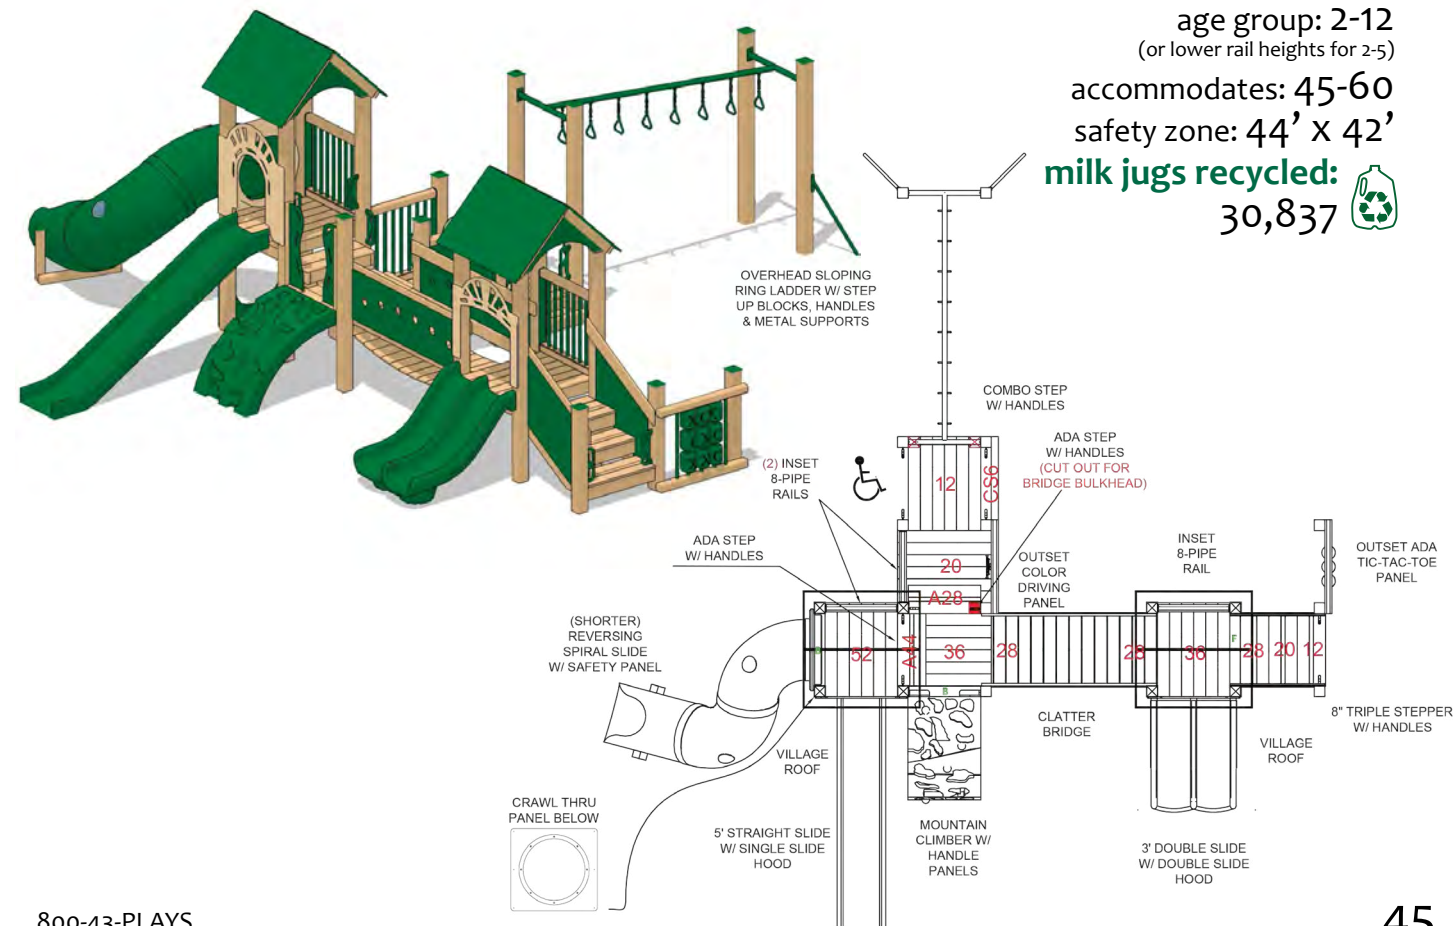

♿ Aspen

age group: 2-12
(or lower rail heights for 2-5)
accommodates: 45-60
safety zone: 44' X 42'
milk jugs recycled:
30,837