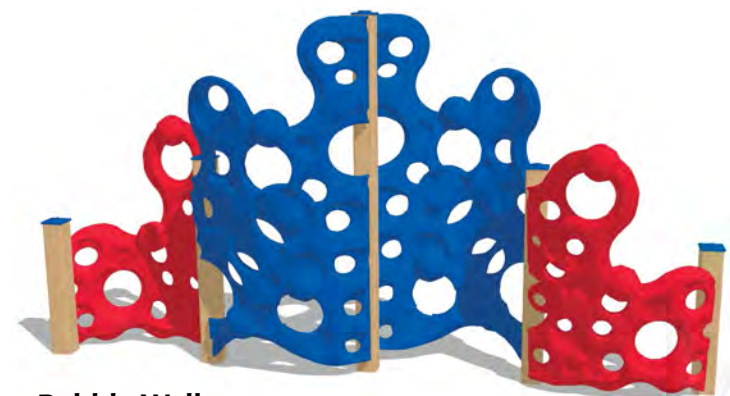

Top View

800-43-PLAYS

**Matterhorn**

Two challenging climbing experiences.  
**recommended ages:** 5-12 yrs  
**safety zone:** 24' x 19'

Top View

**Flagstaff**

(9) 6" x 6" posts with "rock" holds for climbing  
**recommended ages:** 5-12 yrs  
**safety zone:** 15' x 14'

Top View

**Rock Tower**

(4) 6" x 6" posts with "rock" holds for climbing  
**recommended ages:** 5-12 yrs  
**safety zone:** 14' x 14'

For more information, visit [playmart.com](http://playmart.com)

All Play-Fit products are recommended for ages 5 through adult, unless otherwise specified.

Zig-Zag

**Triple Rock Wall**

**recommended ages:** 5-12 yrs  
**safety zone:** Zig-Zag - 23' X 19',  
 Straight - 28' X 14'

Straight

**Bubble Wall**

Combine two height Bubble Climbers to create climbing walls of various sizes and shapes. Shown with four Bubble Climbers. Also available individually attached to a playset. Short Bubble Climber - 5' 6" H; Tall Bubble Climber - 7' 6" H.

**recommended ages:** 5-12 yrs  
**safety zone:** 31' x 20'

**Balance Beam**

Walk the gang plank and watch out for alligators! Gain balance while having a blast. Available up to 3 connected, graduated or uniform heights. Also available attached to playset.