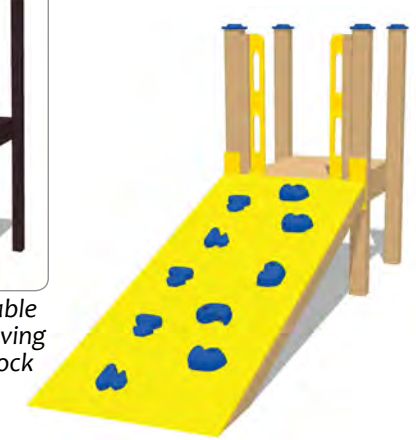

All components on this spread:

- Available to fit MEGA or Mini.
- Available freestanding or attached to playset.
- Will be sized for appropriate age group.

**Double Loop**  
MEGA: 36"-88" Decks  
Mini: 36"-72" Decks

**Lazy Loop**  
24"-60" Decks

**Long Lazy Loop**  
24"-48" Decks

Rocks for the Rock Walls available in Red, Yellow, Blue or Green only.

**Double Rock Wall**  
32"-48" Decks

**Rock Wall**  
MEGA: 32"-88" Decks  
Mini: 32"-72" Decks

Also available  
as space-saving  
Vertical Rock  
Wall

**Tot Rock Wall**  
Low-rise for 0-2 years

**Spiral Loop**  
MEGA: 36"-88" Decks  
Mini: 36"-72" Decks

**Tree**  
MEGA: 36"-88" Decks  
Mini: 36"-72" Decks