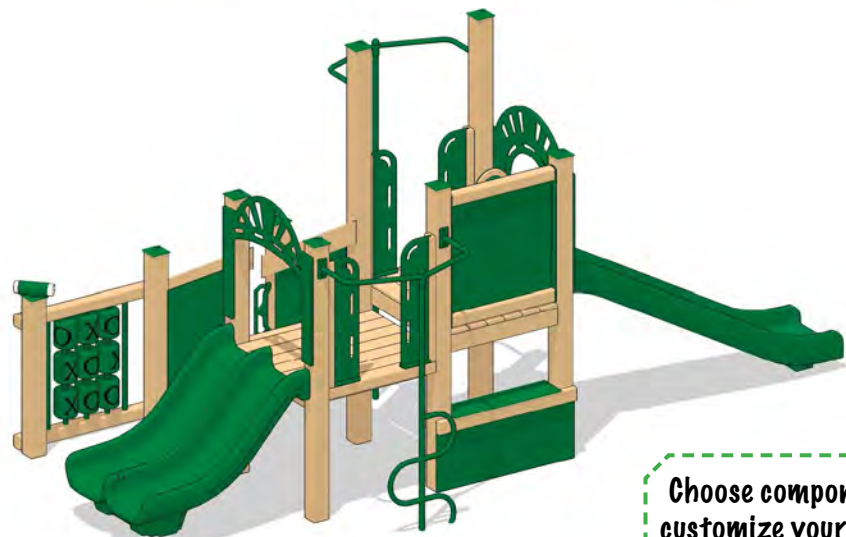

Jordan ♿

age group: 5-12
accommodates: 30-40
safety zone: 33' X 22'
milk jugs recycled: 13,890

Choose components to customize your playset!

See Pages 50-63