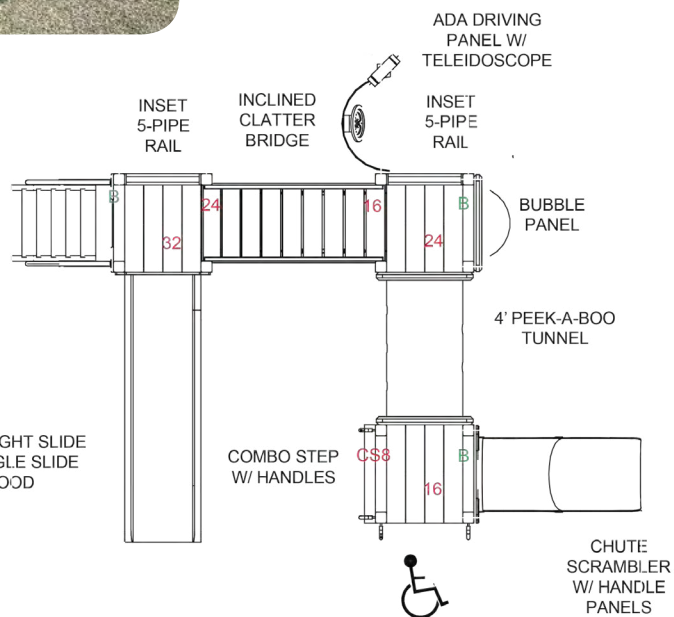

## Seabee ♿

age group: 2-5  
accommodates: 22-33  
safety zone: 29' X 22'

milk jugs recycled:  
10,020

For more information, visit [playmart.com](http://playmart.com)