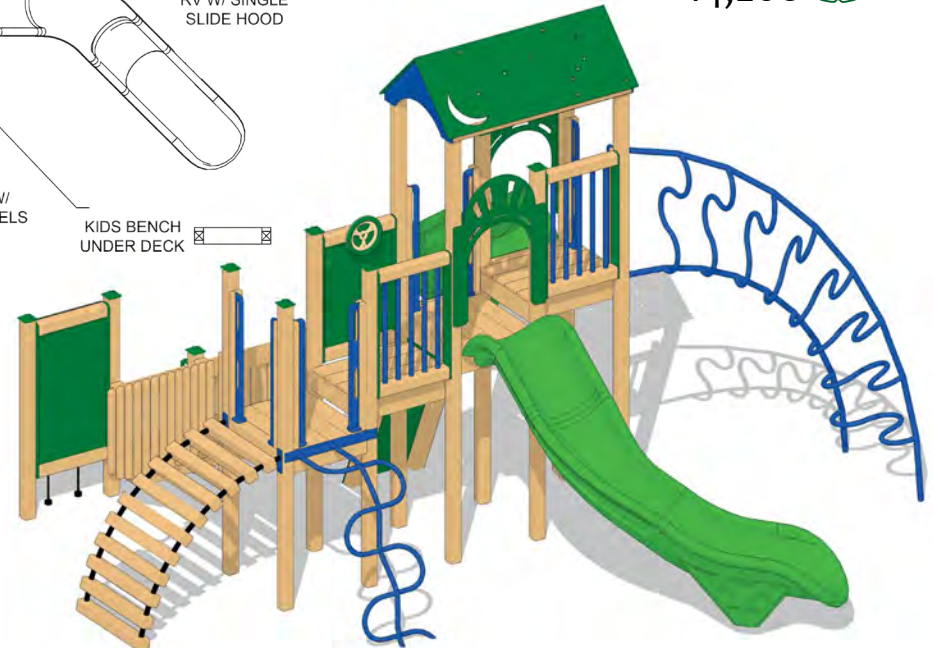

Stellar

age group: 5-12
accommodates: 28-42
safety zone: 34' x 33'
milk jugs recycled: 14,208 ♻️

For more information, visit playmart.com