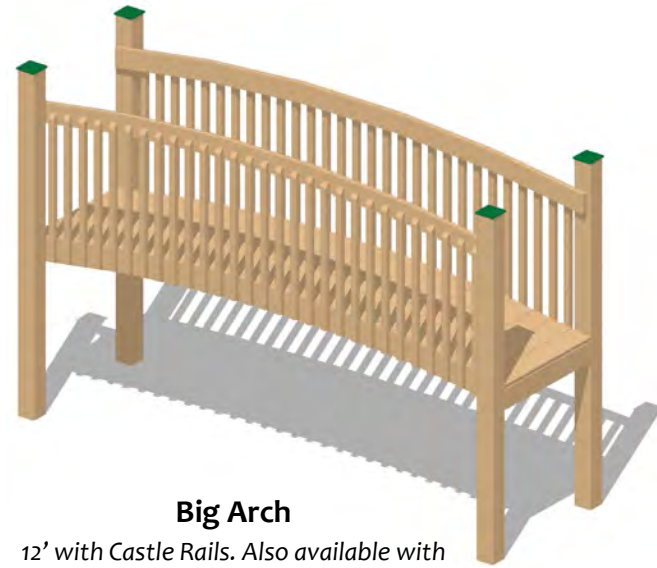

**Pirate**  
Openings to frame kid faces & hands.

**Ball Toss**  
Toss balls or bean bags through the Clown or Panda. Available at ground level or low-level decks.

All components on this page:

- MEGA or Mini, unless otherwise specified.
- Will be sized for appropriate age group.