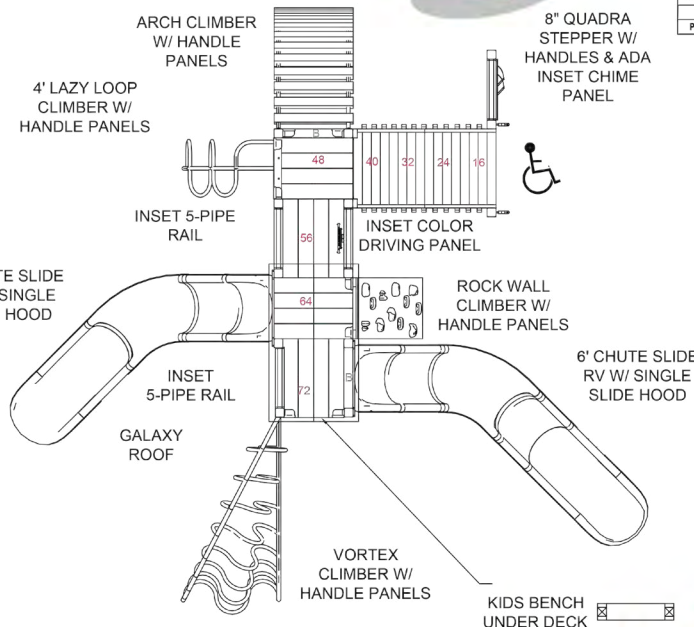

ADA	TOTAL ELEVATED COMPONENTS	ADA ACCESSIBLE COMPONENTS	RAMP REQUIRED WITH 25 OR MORE ELEV. COMPONENTS	GROUND LEVEL ADA COMPONENTS	NUMBER OF TYPES OF GROUND LEVEL COMPONENTS
REQUIRED	7	4	NONE	2	2
PLAYSET PROVIDES	7	7	NONE	2	2