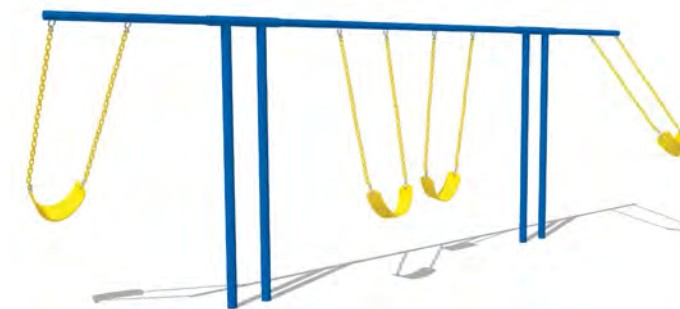

800-43-PLAYS

Bar height adjusted for appropriate age group.