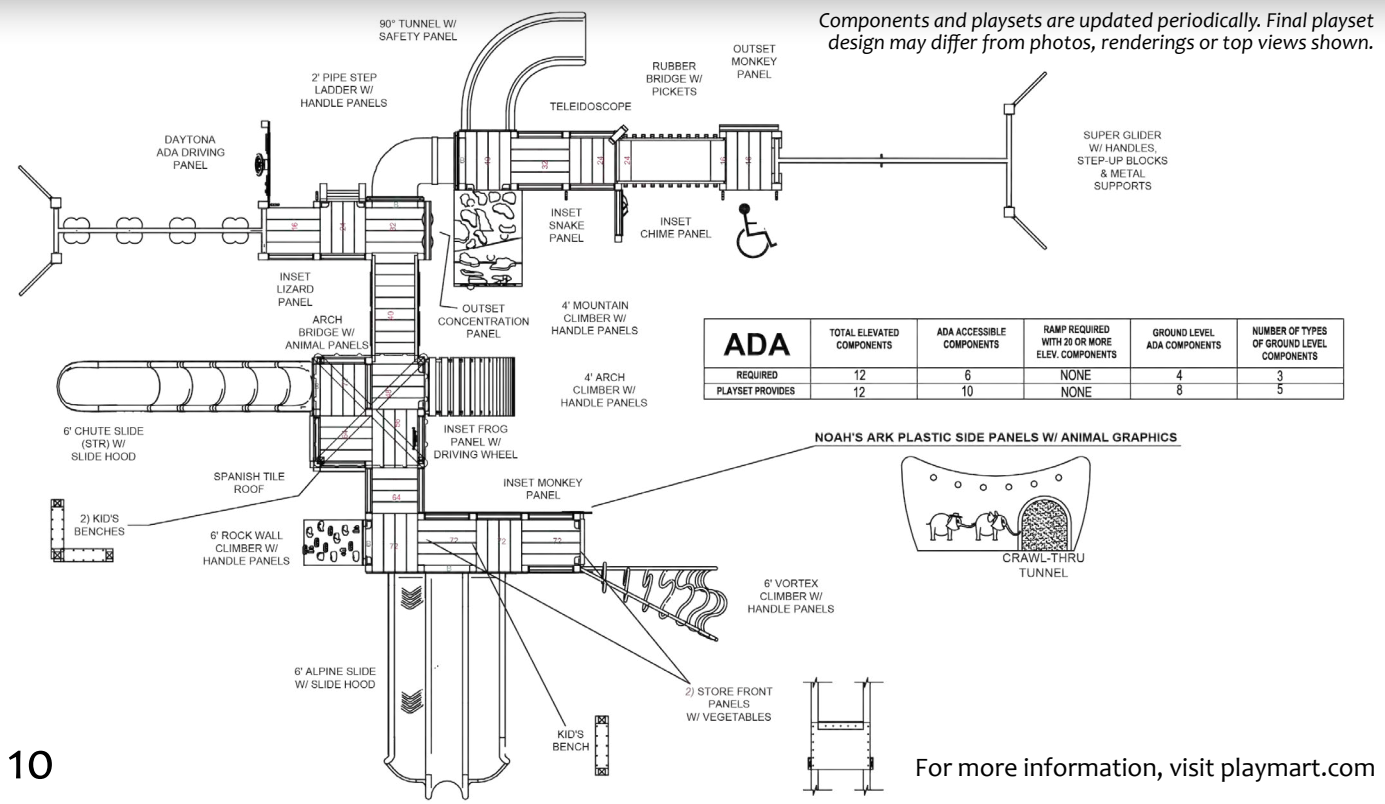

## Mini Play Systems™

Play Mart's premier compact playground line.

Mini playgrounds are ideal for compact spaces and compact budgets, providing high play value (most cost effective per play activity) and maximum space efficiency. Mini decks are 24" x 31" (with a 6 ft maximum height) and posts are 4"x4". If you're looking for the most "bang-for-your-buck", go Mini!