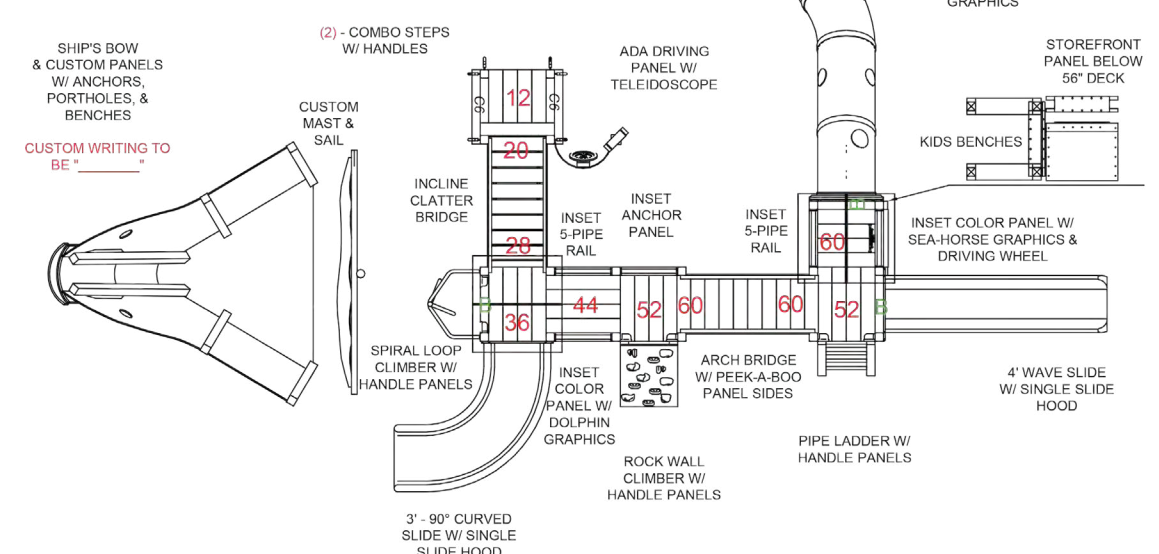

Crawler

age group: 5-12
accommodates: 72-108
safety zone: 49' x 41'
milk jugs recycled: 32,343

ADA	TOTAL ELEVATED COMPONENTS	ADA ACCESSIBLE COMPONENTS	RAMP REQUIRED WITH 20 OR MORE ELEV. COMPONENTS	GROUND LEVEL COMPONENTS	NUMBER OF TYPES OF GROUND LEVEL COMPONENTS
REQUIRED	19	10	NONE	6	3
PLAYSET PROVIDES	19	19	NONE	6	4

South Lake Village Drive
Cinco Ranch, Katy, TX