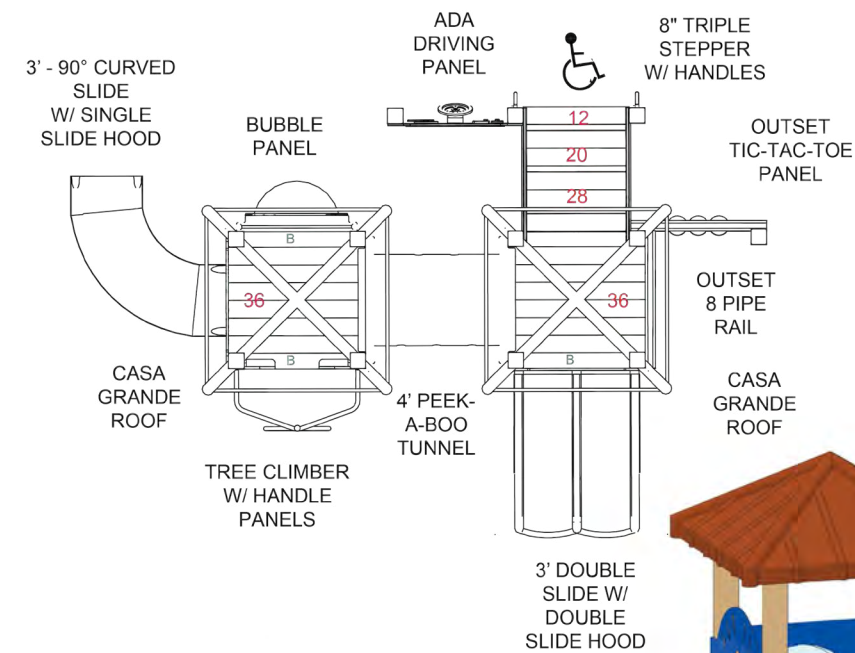

ADA	TOTAL ELEVATED COMPONENTS	ADA ACCESSIBLE COMPONENTS	RAMP REQUIRED WITH 20 OR MORE ELEV. COMPONENTS	GROUND LEVEL ADA COMPONENTS	NUMBER OF TYPES OF GROUND LEVEL COMPONENTS
REQUIRED	5	3	NONE	2	2
PLAYSET PROVIDES	5	5	NONE	2	2