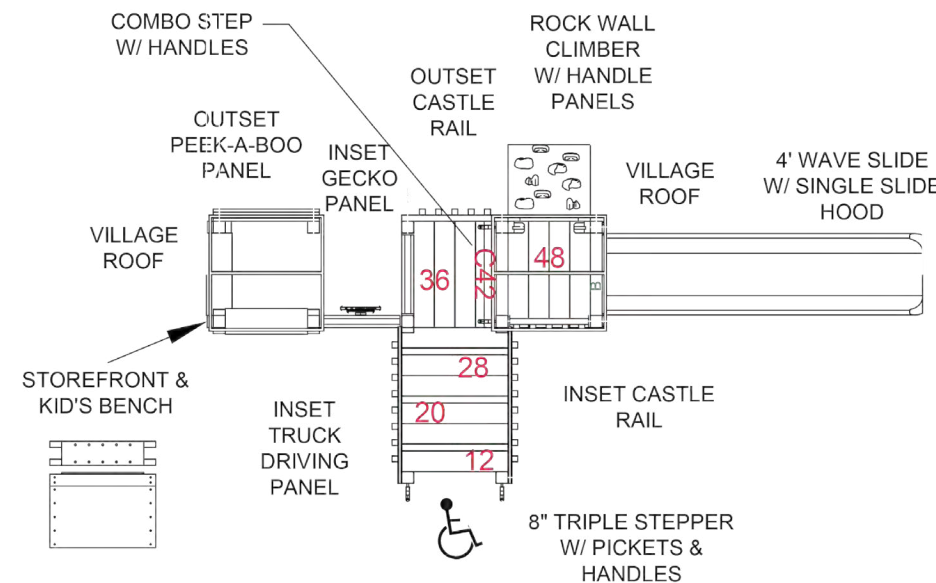

Jackson

age group: 2-5
accommodates: 18-27
safety zone: 25' x 21'

milk jugs recycled:
9,693