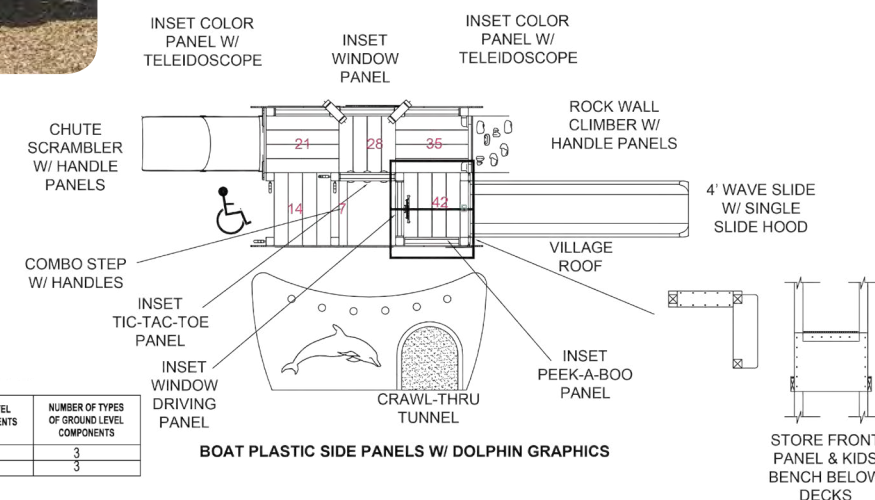

Beach Boat ♿

age group: 2-5
accommodates: 36-54
safety zone: 32' x 18'
milk jugs recycled: 9,705

ADA	TOTAL ELEVATED COMPONENTS	ADA ACCESSIBLE COMPONENTS	RAMP REQUIRED WITH 20 OR MORE ELEV. COMPONENTS	GROUND LEVEL ADA COMPONENTS	NUMBER OF TYPES OF GROUND LEVEL COMPONENTS
REQUIRED	9	5	NONE	3	3
PLAYSET PROVIDES	9	9	NONE	4	3

800-43-PLAYS