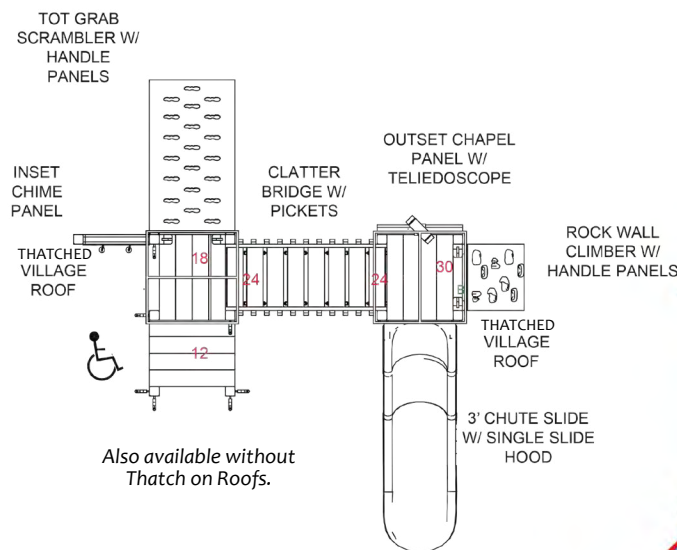

♿ Fiji

age group: 2-5
accommodates: 18-27
safety zone: 27' X 24'
milk jugs recycled: 9,387

ADA	TOTAL ELEVATED COMPONENTS	ADA ACCESSIBLE COMPONENTS	RAMP REQUIRED WITH 20 OR MORE ELEV. COMPONENTS	GROUND LEVEL ADA COMPONENTS	NUMBER OF TYPES OF GROUND LEVEL COMPONENTS
REQUIRED	5	3	NONE	2	2
PLAYSET PROVIDES	5	5	NONE	1	1

Add freestanding ground level components to increase types of ADA Components in site.

Also available without Thatch on Roofs.