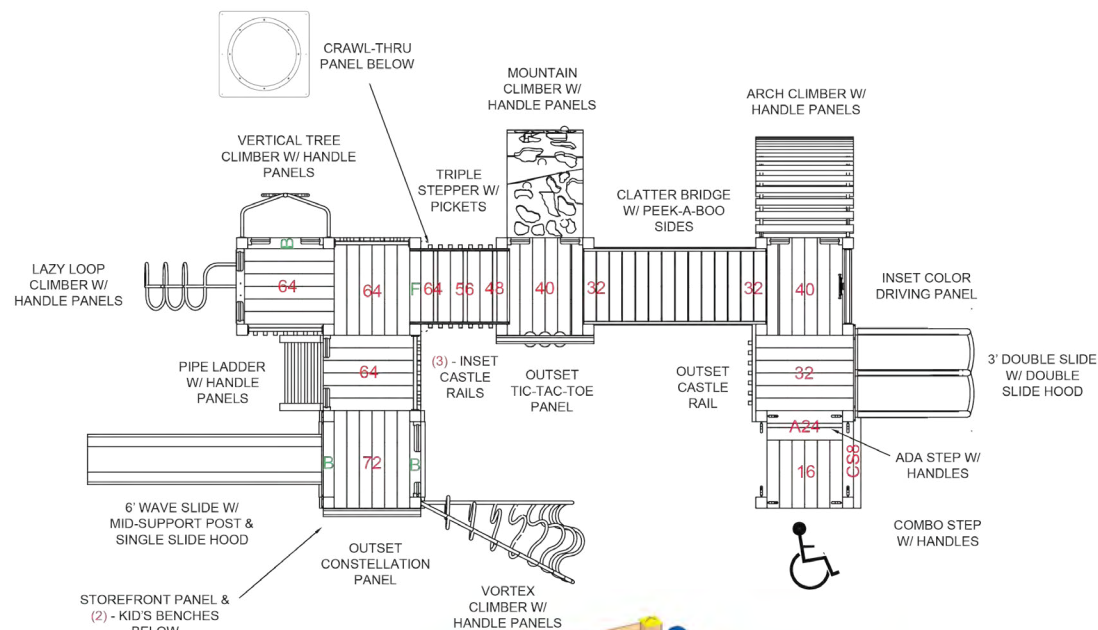

ADA	TOTAL ELEVATED COMPONENTS	ADA ACCESSIBLE COMPONENTS	RAMP REQUIRED WITH 20 OR MORE ELEV. COMPONENTS	GROUND LEVEL ADA COMPONENTS	NUMBER OF TYPES OF GROUND LEVEL COMPONENTS
REQUIRED	11	6	NONE	4	3
PLAYSET PROVIDES	11	11	NONE	4	3