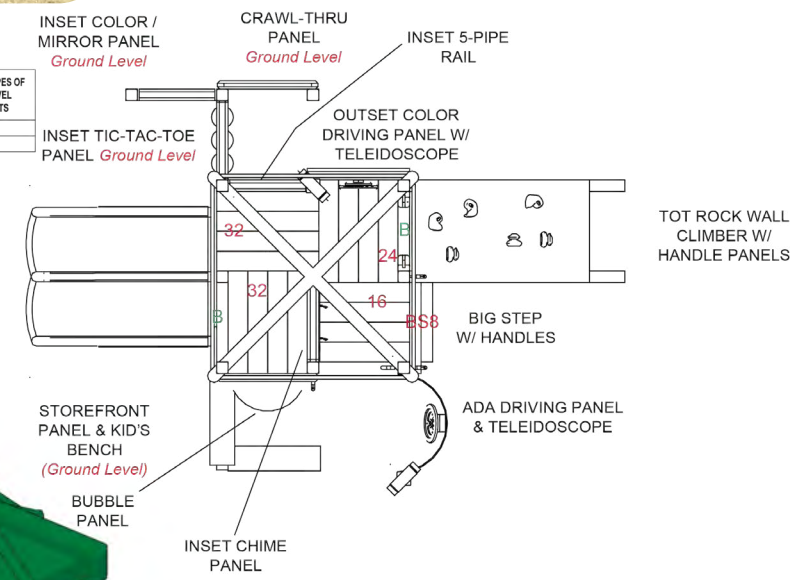

ADA	TOTAL ELEVATED COMPONENTS	ADA ACCESSIBLE COMPONENTS	RAMP REQUIRED WITH 20 OR MORE ELEV. COMPONENTS	GROUND LEVEL ADA COMPONENTS	NUMBER OF TYPES OF GROUND LEVEL COMPONENTS
REQUIRED	7	4	NONE	2	2
PLAYSET PROVIDES	7	7	NONE	2	2