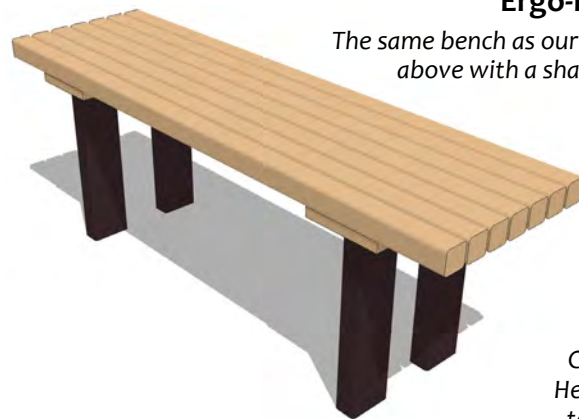

Ergo-EcoBench with Roof

The same bench as our 4' or 6' Ergo-EcoBenches above with a shade-roof! 6' Bench shown.

Flat Bench

Available in 4' or 6' Lengths (4' shown). Top boards 2"x2". Installation options: In-ground or Surface-mount.

Bike Racks

Can be installed surface-mount or in-ground. 1, 3, or 5 Loop Racks available in Heavy Duty (2-3/8") pipe or Light (1 5/8") pipe. Powder coated with heavy-duty, textured SureGrip™ poly-coating available in black, green, tan, blue, red. Also available in brown and yellow (not SureGrip™).