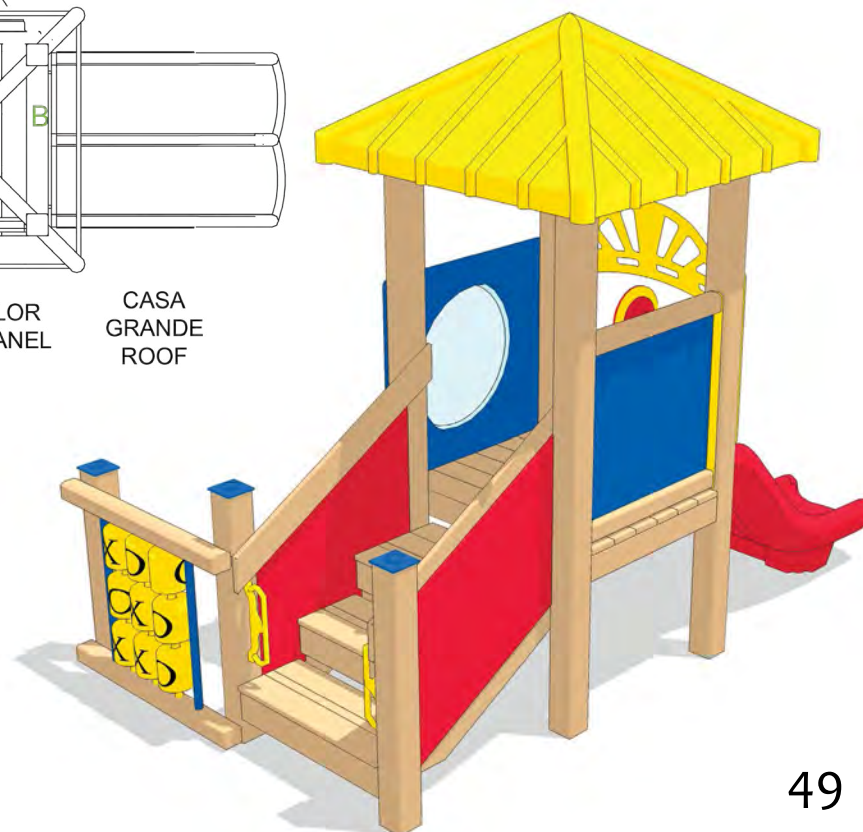

## Jordan ♿

age group: 5-12  
 accommodates: 30-40  
 safety zone: 33' X 22'  
 milk jugs recycled: 13,890

Choose components to customize your playset!

See Pages 50-63

Naval Construction Battalion Center  
 Child Development Center  
 Gulfport, MS

All components on this spread:

- Available to fit MEGA or Mini.
- Available freestanding or attached to playset.
- Will be sized for appropriate age group.

**Double Loop**  
MEGA: 36"-88" Decks  
Mini: 36"-72" Decks