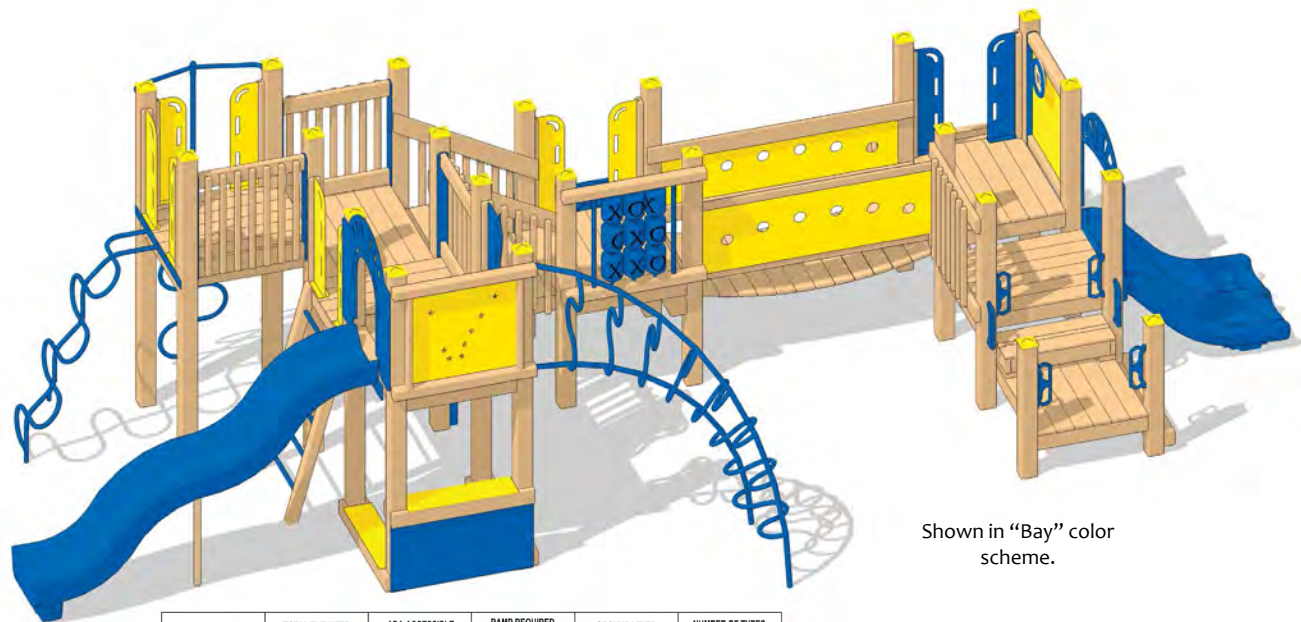

Shown in "Bay" color scheme.