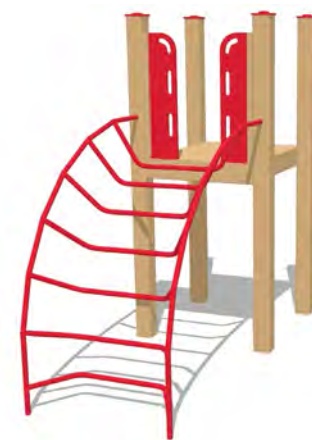

Deep Rung Arch
MEGA: 36"-88" Decks
Mini: 36"-72" Decks