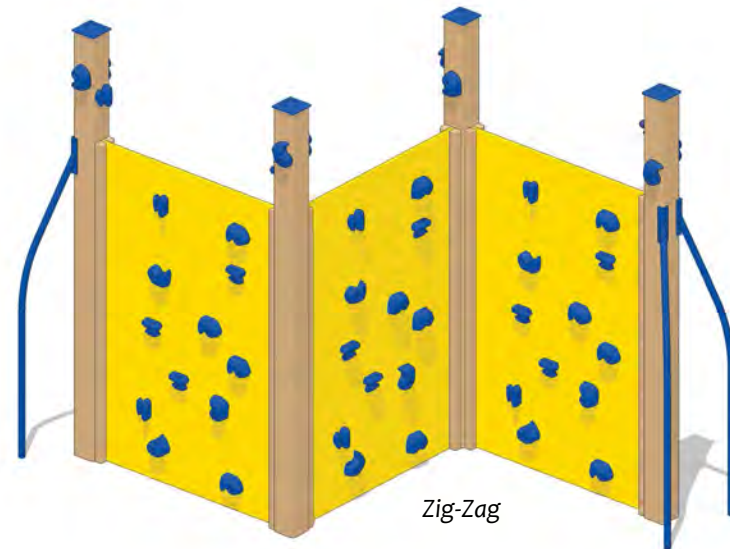

Top View

800-43-PLAYS

**Matterhorn**

Two challenging climbing experiences.  
**recommended ages:** 5-12 yrs  
**safety zone:** 24' x 19'

Top View

**Flagstaff**

(9) 6" x 6" posts with "rock" holds for climbing  
**recommended ages:** 5-12 yrs  
**safety zone:** 15' x 14'

Top View

**Rock Tower**

(4) 6" x 6" posts with "rock" holds for climbing  
**recommended ages:** 5-12 yrs  
**safety zone:** 14' x 14'

For more information, visit [playmart.com](http://playmart.com)

All Play-Fit products are recommended for ages 5 through adult, unless otherwise specified.

Zig-Zag

**Triple Rock Wall**

**recommended ages:** 5-12 yrs  
**safety zone:** Zig-Zag - 23' X 19',  
 Straight - 28' X 14'

Straight

**Bubble Wall**

Combine two height Bubble Climbers to create climbing walls of various sizes and shapes. Shown with four Bubble Climbers. Also available individually attached to a playset. Short Bubble Climber - 5' 6" H; Tall Bubble Climber - 7' 6" H.

**recommended ages:** 5-12 yrs  
**safety zone:** 31' x 20'

**Balance Beam**

Walk the gang plank and watch out for alligators! Gain balance while having a blast. Available up to 3 connected, graduated or uniform heights. Also available attached to playset.