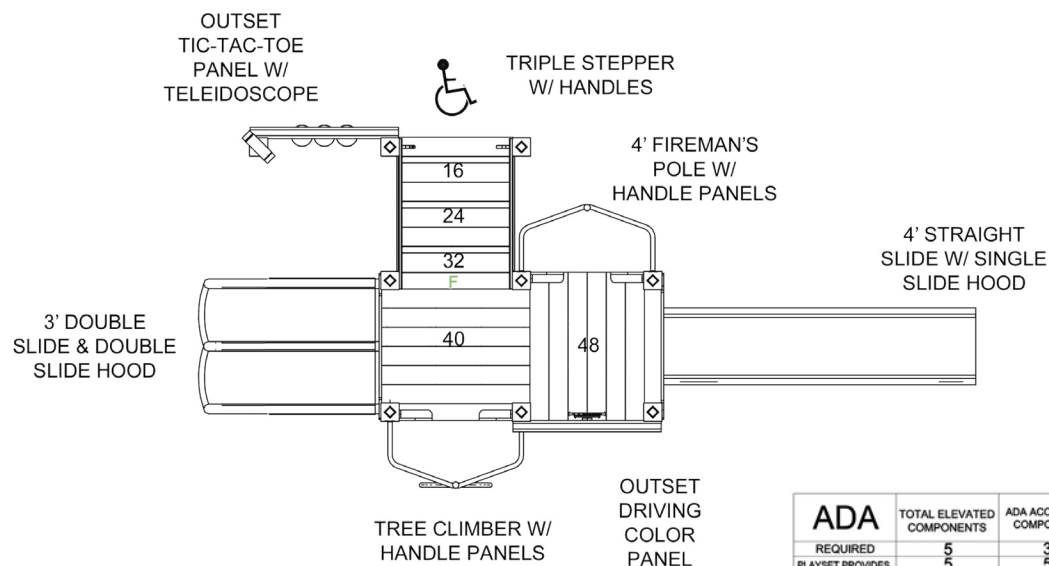

Naval Construction Battalion Center
Child Development Center
Gulfport, MS

Laramie ♿

age group: 2-12
(or lower rail heights for 2-5)
accommodates: 18-24
safety zone: 25' X 18'
milk jugs recycled: 10,269

ADA	TOTAL ELEVATED COMPONENTS	ADA ACCESSIBLE COMPONENTS	RAMP REQUIRED WITH 20 OR MORE ELEV. COMPONENTS	GROUND LEVEL ADA COMPONENTS	NUMBER OF TYPES OF GROUND LEVEL COMPONENTS
REQUIRED	3	2	NONE	1	1
PLAYSET PROVIDES	3	3	NONE	1	1