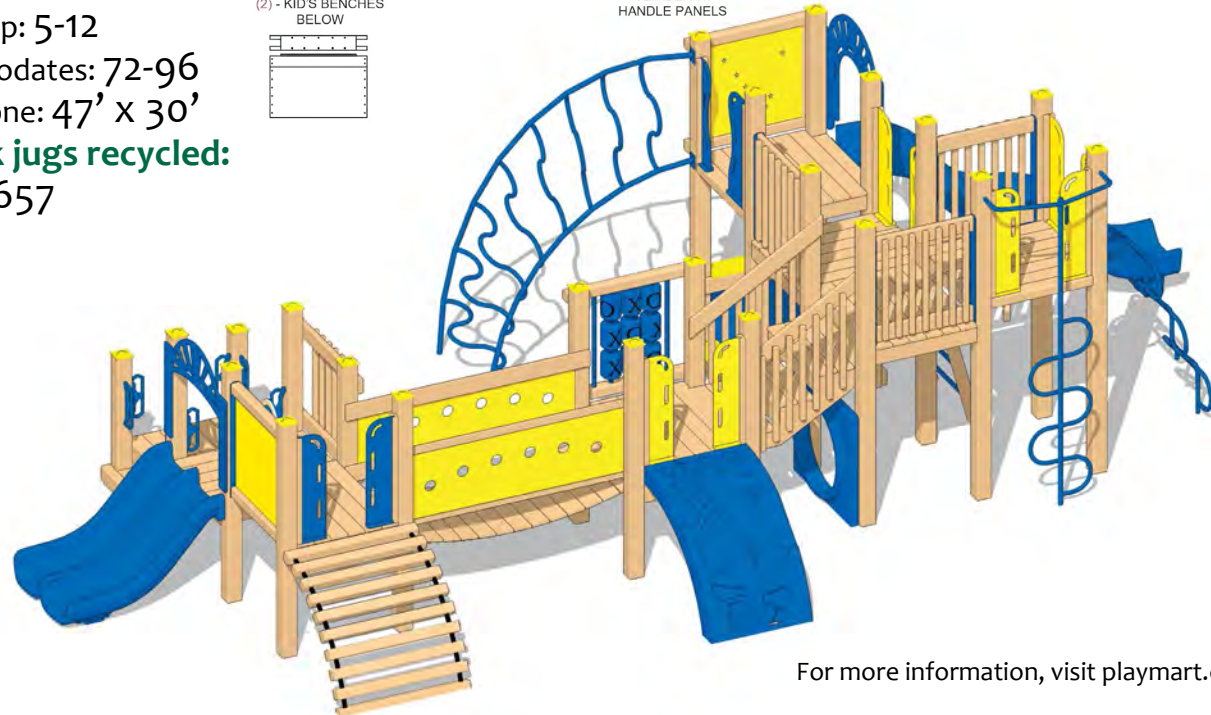

## Oxford ♿

age group: 5-12  
accommodates: 72-96  
safety zone: 47' X 30'

milk jugs recycled:  
36,657

For more information, visit [playmart.com](http://playmart.com)

NASA / Navy Housing  
Wallops Island, VA