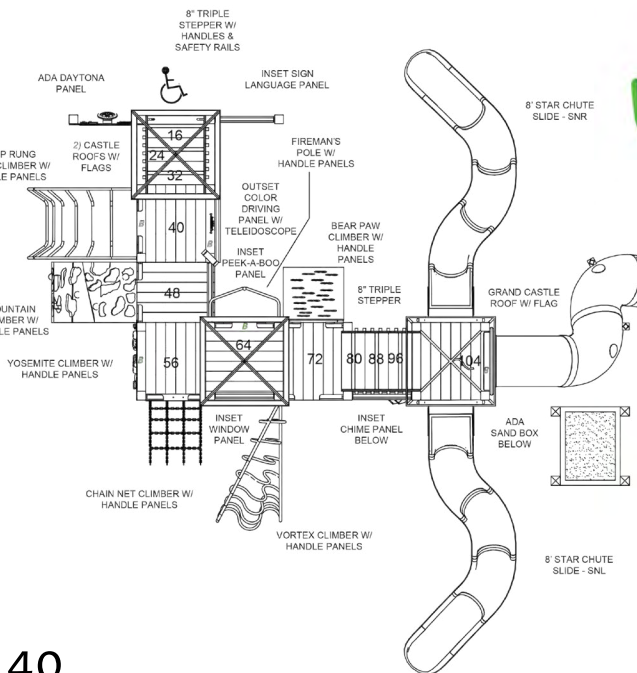

# Summit ♿

age group: 5-12  
 accommodates: 72-96  
 safety zone: 51' x 47'  
 milk jugs recycled:  
 29,500

**Powell River School**  
 Powell River, British Columbia, Canada

ADA	TOTAL ELEVATED COMPONENTS	ADA ACCESSIBLE COMPONENTS	RAMP REQUIRED WITH 20 OR MORE ELEV. COMPONENTS	GROUND LEVEL ADA COMPONENTS	NUMBER OF TYPES OF GROUND LEVEL COMPONENTS
REQUIRED	13	7	NONE	4	3
PLAYSET PROVIDES	13	13	NONE	4	4