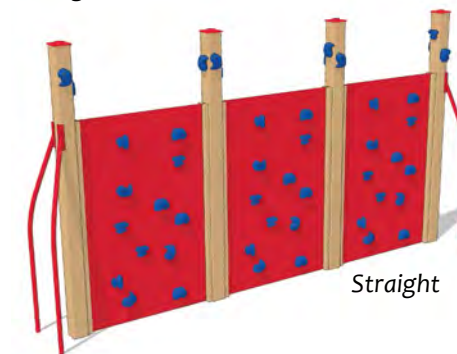

Top View

800-43-PLAYS

**Matterhorn**

Two challenging climbing experiences.  
**recommended ages:** 5-12 yrs  
**safety zone:** 24' x 19'

Top View

**Flagstaff**

(9) 6" x 6" posts with "rock" holds for climbing  
**recommended ages:** 5-12 yrs  
**safety zone:** 15' x 14'

Top View

**Rock Tower**

(4) 6" x 6" posts with "rock" holds for climbing  
**recommended ages:** 5-12 yrs  
**safety zone:** 14' x 14'

For more information, visit [playmart.com](http://playmart.com)

All Play-Fit products are recommended for ages 5 through adult, unless otherwise specified.

Zig-Zag

**Triple Rock Wall**

**recommended ages:** 5-12 yrs  
**safety zone:** Zig-Zag - 23' X 19',  
 Straight - 28' X 14'

Straight

**Bubble Wall**

Combine two height Bubble Climbers to create climbing walls of various sizes and shapes. Shown with four Bubble Climbers. Also available individually attached to a playset. Short Bubble Climber - 5' 6" H; Tall Bubble Climber - 7' 6" H.

**recommended ages:** 5-12 yrs  
**safety zone:** 31' x 20'

**Balance Beam**

Walk the gang plank and watch out for alligators! Gain balance while having a blast. Available up to 3 connected, graduated or uniform heights. Also available attached to playset.