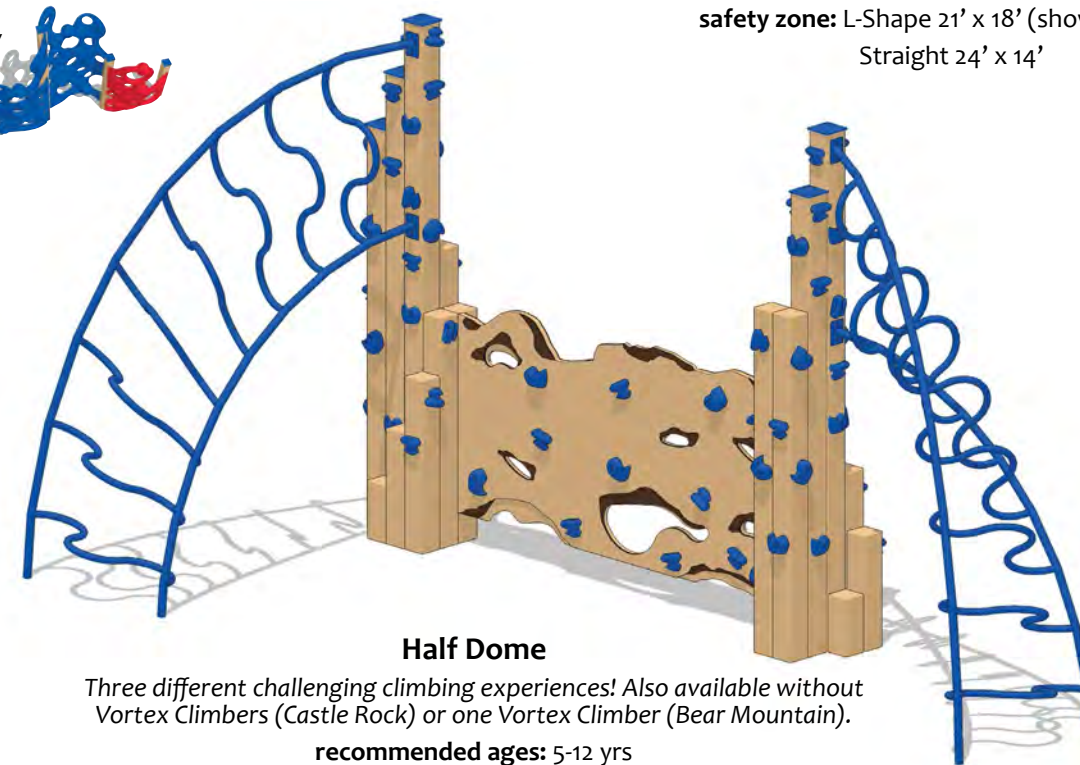

Top View

**Rock Tower**

(4) 6" x 6" posts with "rock" holds for climbing  
**recommended ages:** 5-12 yrs  
**safety zone:** 14' x 14'

For more information, visit [playmart.com](http://playmart.com)

All Play-Fit products are recommended for ages 5 through adult, unless otherwise specified.

Zig-Zag

**Triple Rock Wall**

**recommended ages:** 5-12 yrs  
**safety zone:** Zig-Zag - 23' X 19',  
 Straight - 28' X 14'

Straight

**Bubble Wall**

Combine two height Bubble Climbers to create climbing walls of various sizes and shapes. Shown with four Bubble Climbers. Also available individually attached to a playset. Short Bubble Climber - 5' 6" H; Tall Bubble Climber - 7' 6" H.

Top View

**Triple Chin-up Bar**

**recommended ages:** 5-12 yrs  
**safety zone:** L-Shape 21' x 18' (shown above),  
 Straight 24' x 14'

**Half Dome**

Three different challenging climbing experiences! Also available without Vortex Climbers (Castle Rock) or one Vortex Climber (Bear Mountain).

**recommended ages:** 5-12 yrs  
**safety zone:** 31' x 20'

**Balance Beam**

Walk the gang plank and watch out for alligators! Gain balance while having a blast. Available up to 3 connected, graduated or uniform heights. Also available attached to playset.