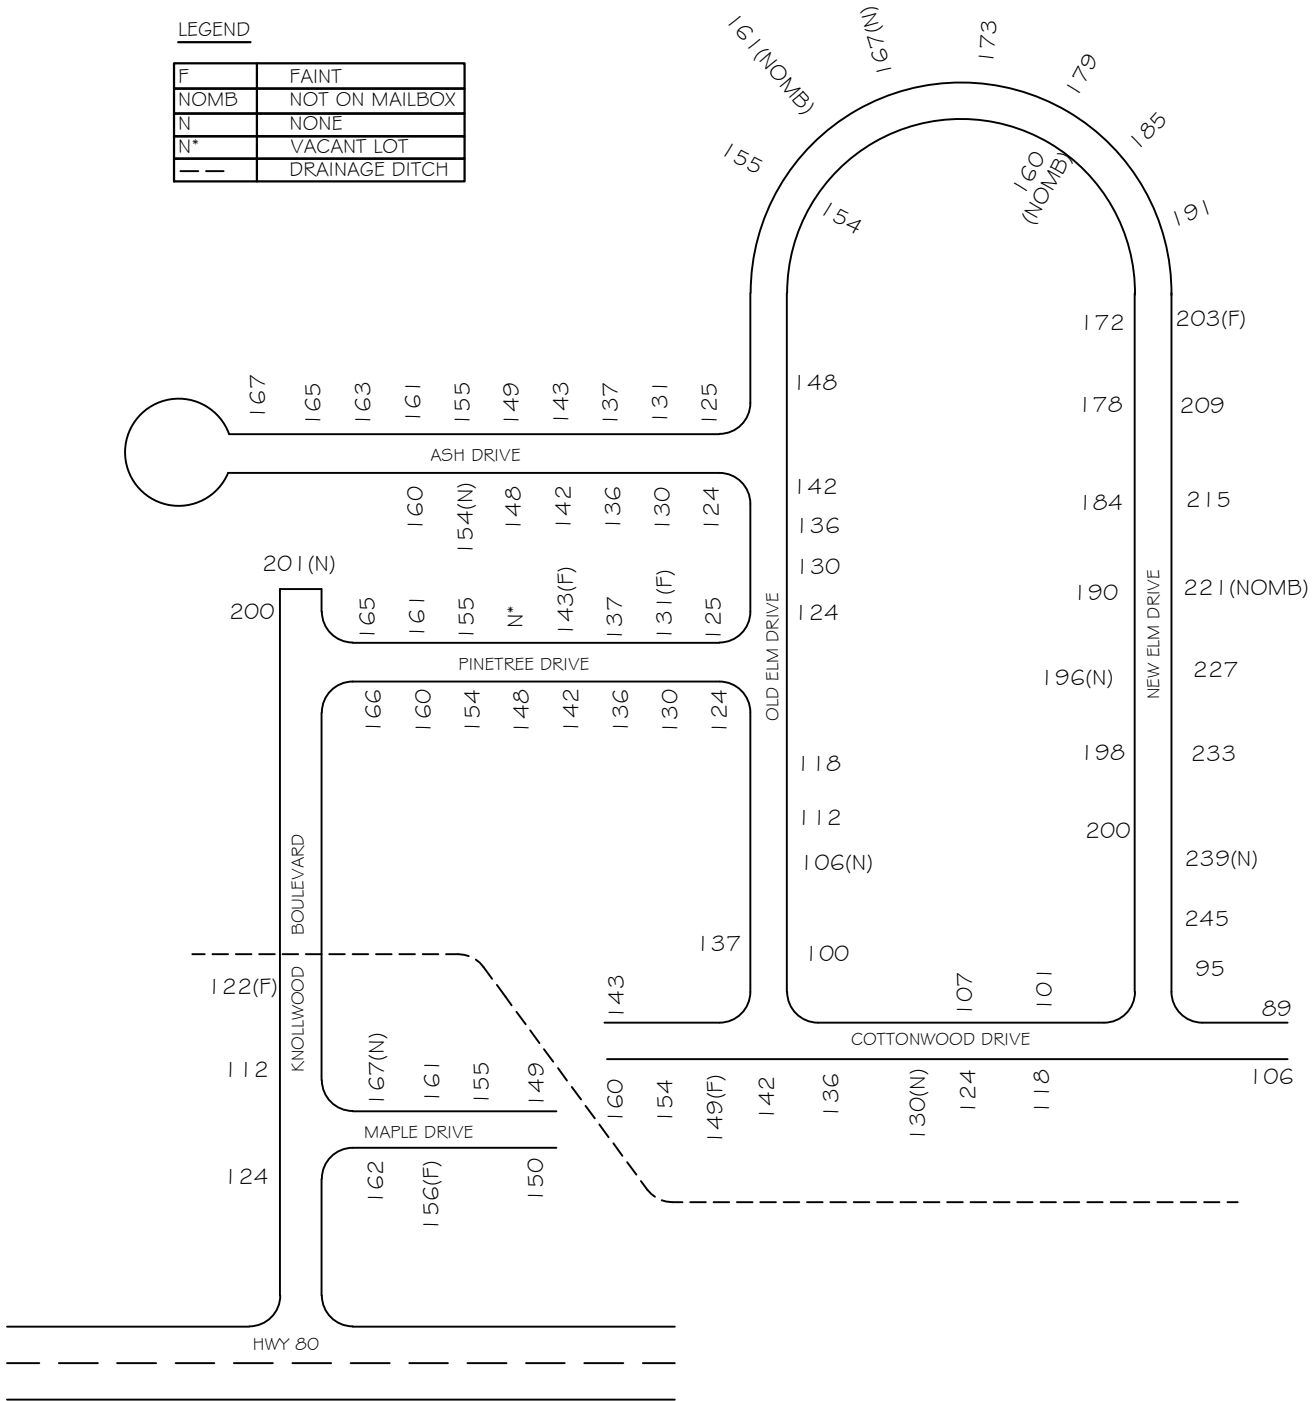

STREET NUMBERING OF HOMES IN THE KNOLLWOOD SUBDIVISION

LEGEND

| | |
|------|----------------|
| F | FAINT |
| NOMB | NOT ON MAILBOX |
| N | NONE |
| N* | VACANT LOT |
| - - | DRAINAGE DITCH |

THIS DRAWING IS NOT TO SCALE, AND IS NOT MEANT TO BE USED FOR SITE DEVELOPMENTAL PURPOSES.
DEVELOPED BY D.N.O. TACKIE, MARCH 25, 2018.