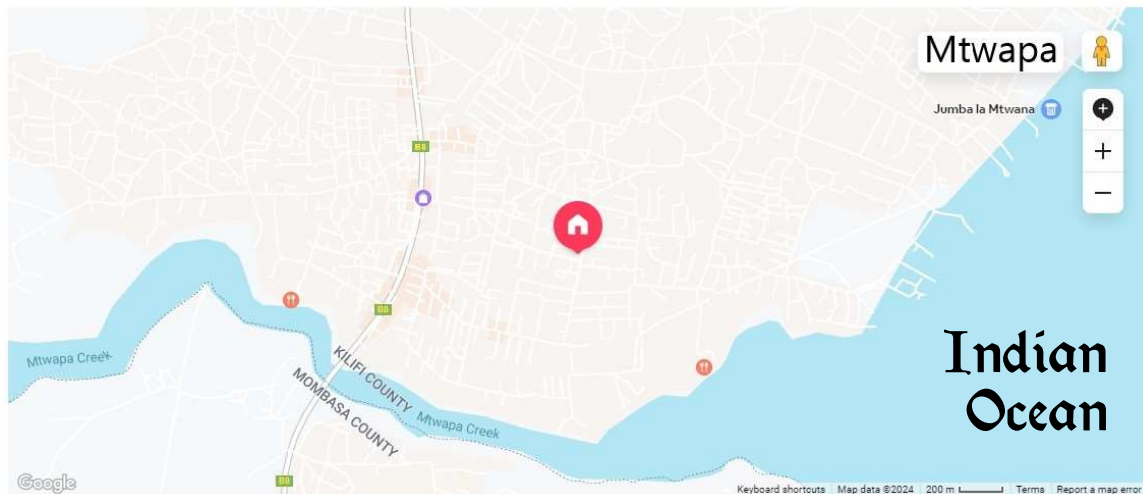

Chapati rolling pin and top	Wood	1
Fridge	White	3
Electric kettle	White	2
Chopping Board	White	2
Tray	White	2
Cooking pots (sufurias)	Aluminum	10+
Cooking Gas	Orange, Seagas	1
Cooker	Ramtons, 2 cooker	2
Water Dispenser	White(Ramtons)	0
TV	Smart LG 40'	3
Wifi Cable	Zuku	1
Sofa Set (Sofabed+1 seater)	Brown	8
Coffee Table	Brown	0
Carpet	Red, Gray	3
Sauce Pan	Black	4
Hangers	Black	10+
Bedroom Rug	Brown	3
Bathroom Rug	Beige	8+
Doormat	Dark brown	1
Bathroom Basin	White	3
Bathroom Bucket	White	3
Dust Bin	Green	3
Broom	Brown	1
Cleaning Bucket & Mop		1

Total Monthly Price: 90,000ksh

Contact: Christine Makau; +254 796 444910; www.tinasroyal.com