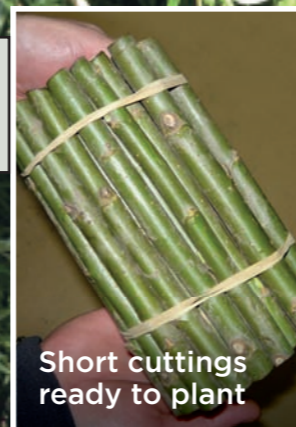

THE 'EXPRESS' WHITE WILLOW

Salix alba L. cv. (Corvinus) is a result of a special selectional breeding of the White willow. The 'EXPRESS' willow has a longer vegetation period than any other willow varieties. Due to the longer vegetation period and the extreme growth the 'EXPRESS' willow is able to produce a credible amount of biomass. It is a tree shaped variety. It has also a great environmental adaptation ability and is the most resistant variety to insects and causative agents. Due to its tree-shape and strong shoots the woodchips and the fuelwood contains lower ratio of bark material.

ADVANTAGES OF THE 'EXPRESS' WHITE WILLOW

- Short rotation coppices (SRC), with a rotation period of 2-3 years
- Up to 10 rotation periods are possible
- 30-50 t/ha/ years biomass (average moisture content: 48%)
- Industrial wood production with a 7-10 year rotation period
- Excellent productivity on average soils too
- Tolerates drought rather well
- Easy cultivation and harvest – suitable for large areas
- No. 1. variety in field comparison tests, above average wood production

Peg cuttings ready to plant

Short cuttings ready to plant

Planting peg cuttings

2 years old plantation

3 years old plantation

7 years old tree, Ø35cm

4 years old plantation