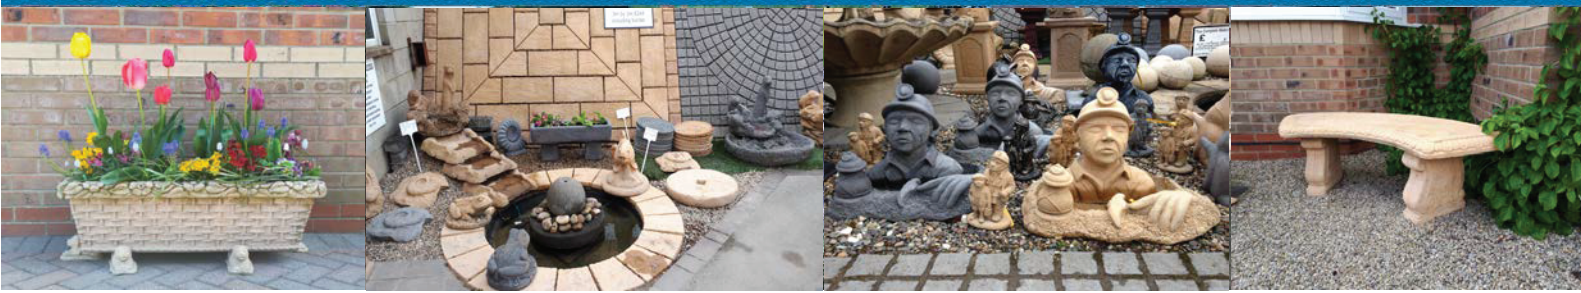

Tubs • Planters • Stone Benches • Bird Baths • Fountains

Pillar Caps Apex Buff/Grey		Pillar Caps Ornate Buff/Grey			Coping Stones Buff/Grey		
10" x 10"	£5.00		Flat	Peaked	6" x 24"	Apex	£3.00
15" x 15"	£7.00	10" x 10"	£7.50	£7.50	11" x 24"	Apex	£4.00
15" x 15" HD	£10.00	15" x 12"	n/a	£12.50	10" x 32"	Ornate Apex	£10.00
15" x 12"	£8.00	15" x 15"	£12.50	£15.00	13" x 32"	Ornate Apex	£15.00
18" x 18"	£15.00	15" x 15" High Apex	n/a	£15.00	15" x 32"	Ornate Apex	£20.00
18" x 15"	£15.00	18" x 18"	£20.00	£25.00	15" x 32"	Ornate Flat	£15.00
21" x 21"	£20.00	21" x 21"	£25.00	£30.00	11" x 24"	Church Flat	£6.00
24" x 24"	£25.00	24" x 24"	£30.00	n/a	9" x 24"	Church Peaked	£6.00
					6" x 24"	York Stone	£3.00
					6" x 18"	Slate on Edge	£4.50

Ornate Top Finials		Stone Walling	
9" Ball with Steel Rod	£10.00	Cotswold Blocks	21" x 6" £3.00
12" Ball with Steel Rod	£15.00	Random Blocks	18" x 6" £3.00
Acorn 6" Base 12" High	£10.00		
Acorn 9" Base 12" High	£15.00		
Acorn 11" Base 18" High	£25.00		
Acorn 13" Base 24" High	£40.00		
6" Ball 10" Base 12" High Twirl	£20.00		
9" Ball 15" Base 12" High	£25.00		
9" Ball 11" Base 15" High	£30.00		
Large Bowl of Fruit	£20.00		
Lion Small 18" High	£20.00		
Lion Large 30" High	£40.00		
Gargoyle	£20.00		
Horse Head	£20.00		

Slate/Stone Walling		
Create the most natural looking wall with this new top of the range product. An easy 'do it yourself' system, the blocks are glued together, no sand or cement and no expensive tradesmen.		
Full blocks 8 different patterns, choice of colours		
Full Block	18" x 5" x 4"	£3.50
Three Quarter Block	15" x 5" x 4"	£3.00
Half Block	9" x 5" x 4"	£2.50
Choice of copings to suit		

Balustrade

Available in two sizes
Sold in sections 24" long

Round	24" High	£32.00
Octagonal	24" High	£32.00
Round	30" High	£42.00

A section includes 2 Balustrades one top and bottom rail.
Bottom rail 11" wide to fit brickwork.

Pillars in two sizes

24" High	12" x 12" Base	£30.00
30" High	12" x 12" Base	£40.00

Pillars should be used at the start, the end, on corners and in the middle of any long lengths to add strength.
Alternatively brick pillars can be used.

Extra Balustrades: Large 22" High £15.00 Small 18" £10.00

As demand for our products increase from March to October, delivery times will also increase. Please allow plenty of time for delivery and collections. Orders and deliveries can be booked weeks in advance – the earlier the better.

We offer a delivery service to the nearest point of access only. Our delivery wagon's crane will off load your order at the side of the nearest main road to your property. All times of delivery are approximate and The Paving Factory will not be held responsible for any costs incurred to the customer for late deliveries.