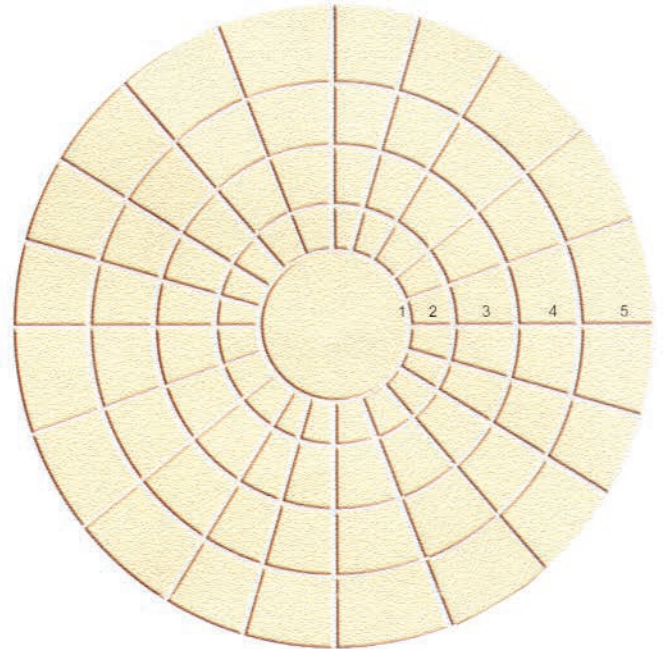

Segment Prices (Each)

No. 1	18" / 450mm	£6.95
No. 2	18" / 450mm	£3.41
No. 2 with Cobbled Edge		£4.46
No. 3	24" / 600mm	£4.20
No. 3 with Cobbled Edge		£5.25
No. 4	18" / 450mm	£4.20