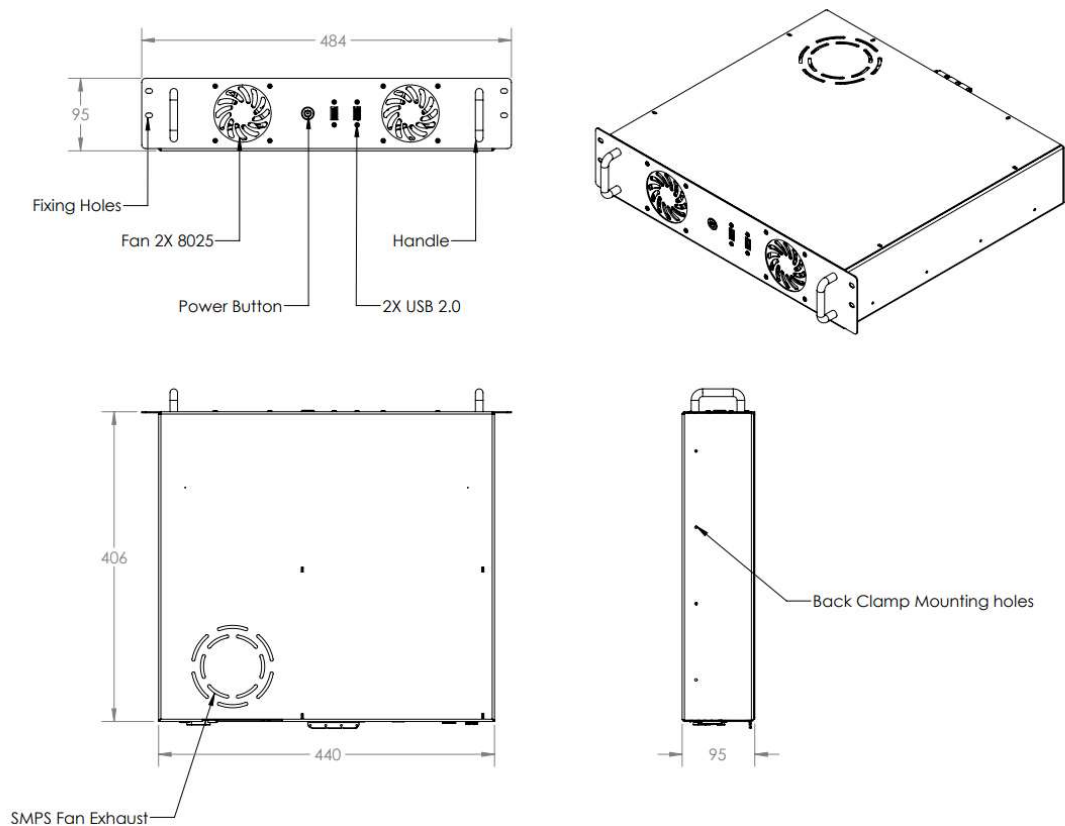

### 11.1 Specification

Product Description	Model No.	EM-2UNAS
	Type	19 Inch 2U NAS Server
	Size LWH (mm)	484x458x95
	Weight KG	4
	Color	Black textured powder coated
Cooling	Yes	2 Nos 80X25mm Fan
GPU Support	GPU Support	Low profile GPU 1 Nos
	Maximum GPU Length Support	300mm
Motherboard Support	Motherboard support type	ATX / Mini ITX / Micro ATX
	Maximum CPU Cooling Height	80mm
SMPS Support	SMPS Support type	ATX
	Maximum SMPS Length	200mm
Hard Drive support	No. of Drive support	6
	2.5Inch SSD/HDD Support	Yes
	3.5Inch SSD/HDD Support	Yes
Package Including	Power Button	1
	Installation nuts & bolts M5x10	20
	Allen Key 4mm	1
	SMPS Mounting Screw	4
	GPU Mounting Screw	3
	Motherboard Mounting Screw M3x10	10

## 11.3 Product Drawings