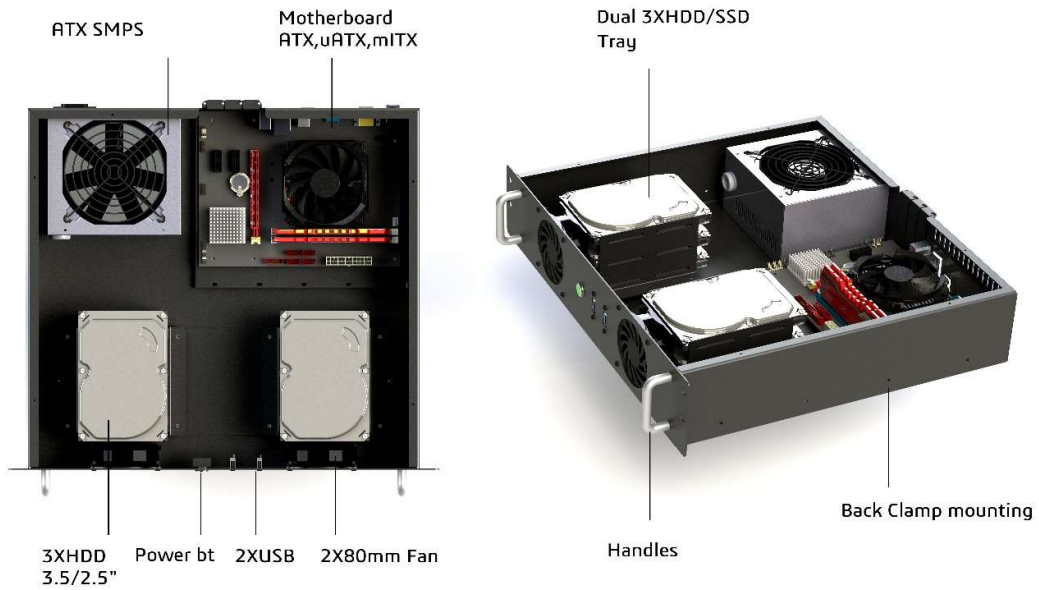

11.2 Modules Assembly