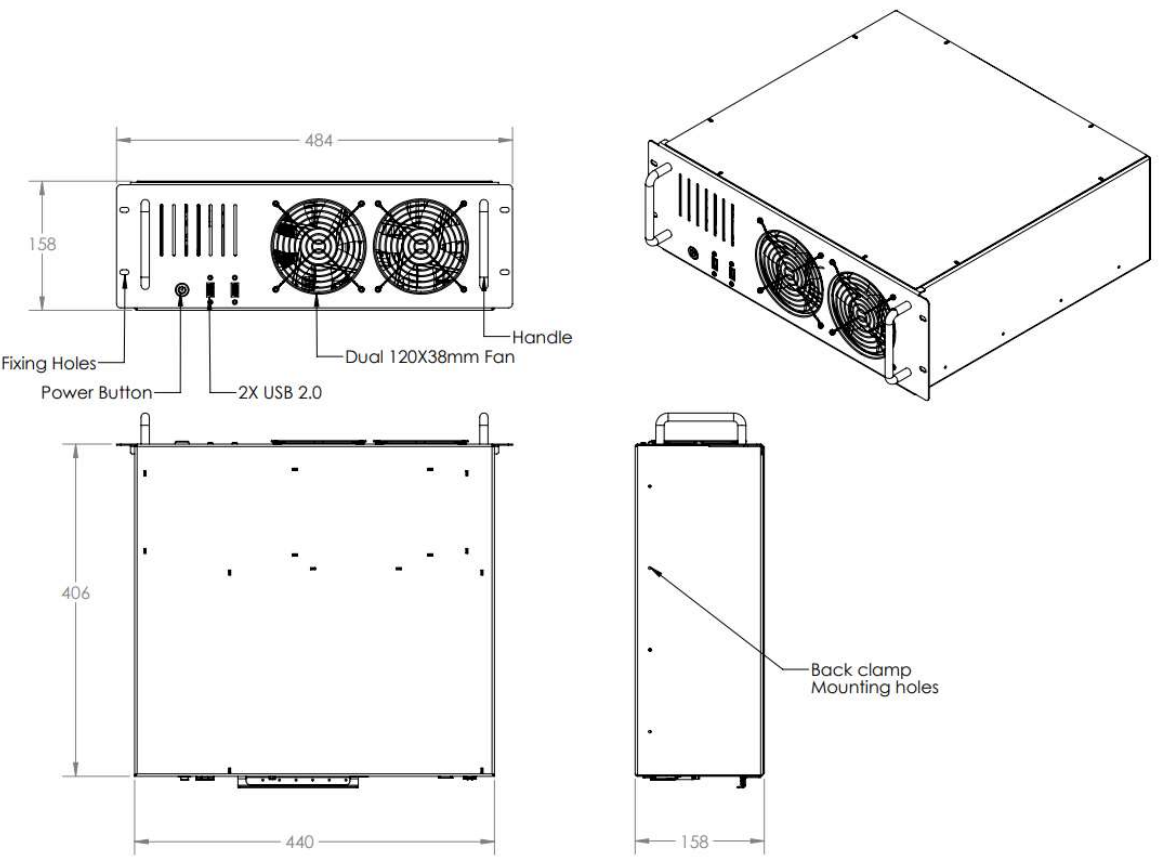

### 13.1 Specification

Product Description	Model No.	EM-3UPCG
	Type	19 Inch 3U Gaming Server
	Size LWH (mm)	484x458x158
	Weight KG	6
	Color	Black textured powder coated
Cooling	Yes	2 Nos 120x38mm Fan
GPU Support	GPU Support	Full size PCI Cards / GPU
	Maximum GPU Length Support	350mm
Motherboard Support	Motherboard support type	ATX / Mini ITX / Micro ATX 250X300mm
	Maximum CPU Cooling Height	120mm
SMPS Support	SMPS Support type	ATX
	Maximum SMPS Length	200mm
Hard Drive support	No. of Drive support	8
	2.5Inch SSD/HDD Support	4
	3.5Inch SSD/HDD Support	4
Package Including	Power Button	1
	Installation nuts & bolts M5x10	20
	Allen Key 4mm	1
	SMPS Mounting Screw	4
	GPU Mounting Screw	6
	Motherboard Mounting Screw M3x10	10

### 13.2 Modules Assembly

### 13.3 Product Drawings