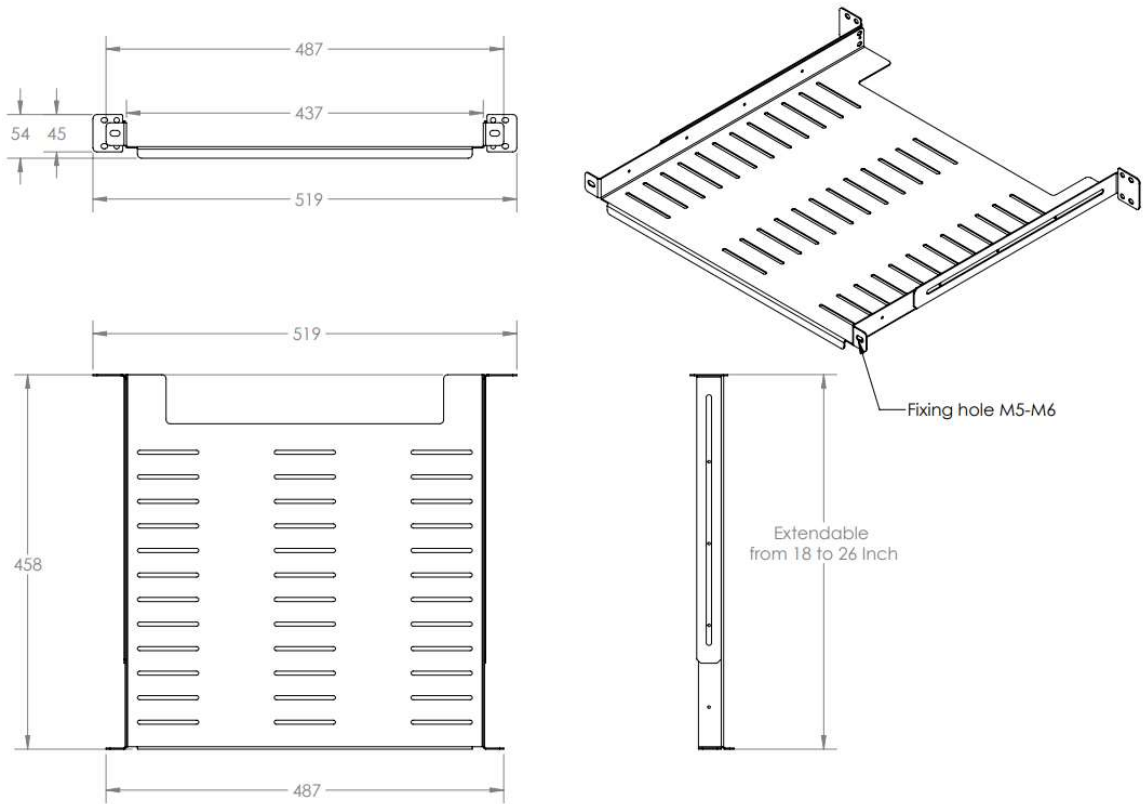

9.Fixed Tray 1U

Model EMUR-FT

9.1. Specification

Product Description	Model No.	EMUR-18FT
	Type	19 Inch 1U Fixed Tray
	Depth	18 Inch to 26 Inch
	Size WDH (mm)	487x458x54
	Weight KG	1 Kg
	Color	Black textured powder coated
	Weight Handling	15 Kg
	Sheet Thickness	1.5mm
Package Including	M5X10mm Allen Bolt	8
	Allen Key 5mm	1
	Cage Nut 10mm	8
	Fixed Clamp	2

9.2. Installation depth configuration

9.3. Product Drawings

10 Telescopic Tray 1U

Model EMUR-ST

10.1. Specification

Product Description	Model No.	EMUR-ST
	Type	19 Inch 1U Telescopic Tray
	Depth	18 Inch to 26 Inch
	Size WDH (mm)	487x458x80
	Weight KG	1 Kg
	Color	Black textured powder coated
	Weight Handling	15 Kg
	Sheet Thickness	1.5mm
Package Including	M5X10mm Allen Bolt	8
	Allen Key 5mm	1
	Cage Nut 10mm	8
	Fixed Clamp	2

10.2. Installation depth Configuration

10.3. Product Drawings