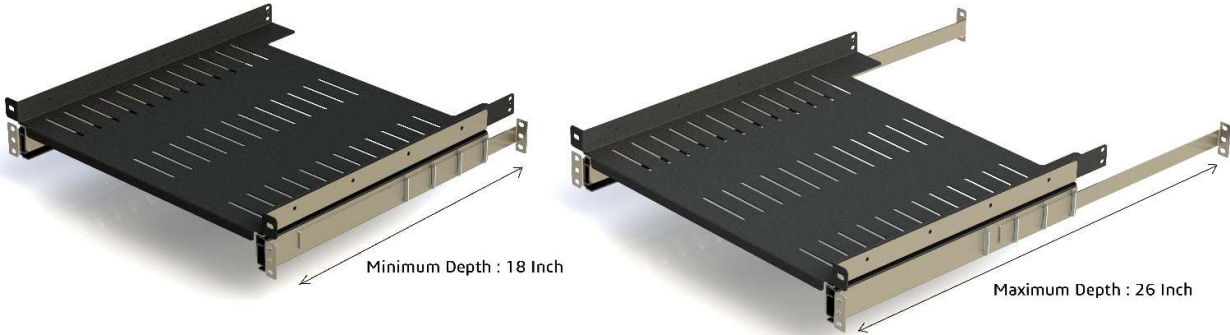

9.Fixed Tray 1U

Model EMUR-FT

9.1. Specification

Product Description	Model No.	EMUR-18FT
	Type	19 Inch 1U Fixed Tray
	Depth	18 Inch to 26 Inch
	Size WDH (mm)	487x458x54
	Weight KG	1 Kg
	Color	Black textured powder coated
	Weight Handling	15 Kg
	Sheet Thickness	1.5mm
Package Including	M5X10mm Allen Bolt	8
	Allen Key 5mm	1
	Cage Nut 10mm	8
	Fixed Clamp	2

9.2. Installation depth configuration

9.3. Product Drawings

10 Telescopic Tray 1U

Model EMUR-ST

10.1. Specification

Product Description	Model No.	EMUR-ST
	Type	19 Inch 1U Telescopic Tray
	Depth	18 Inch to 26 Inch
	Size WDH (mm)	487x458x80
	Weight KG	1 Kg
	Color	Black textured powder coated
	Weight Handling	15 Kg
	Sheet Thickness	1.5mm
Package Including	M5X10mm Allen Bolt	8
	Allen Key 5mm	1
	Cage Nut 10mm	8
	Fixed Clamp	2

10.2. Installation depth Configuration

10.3. Product Drawings