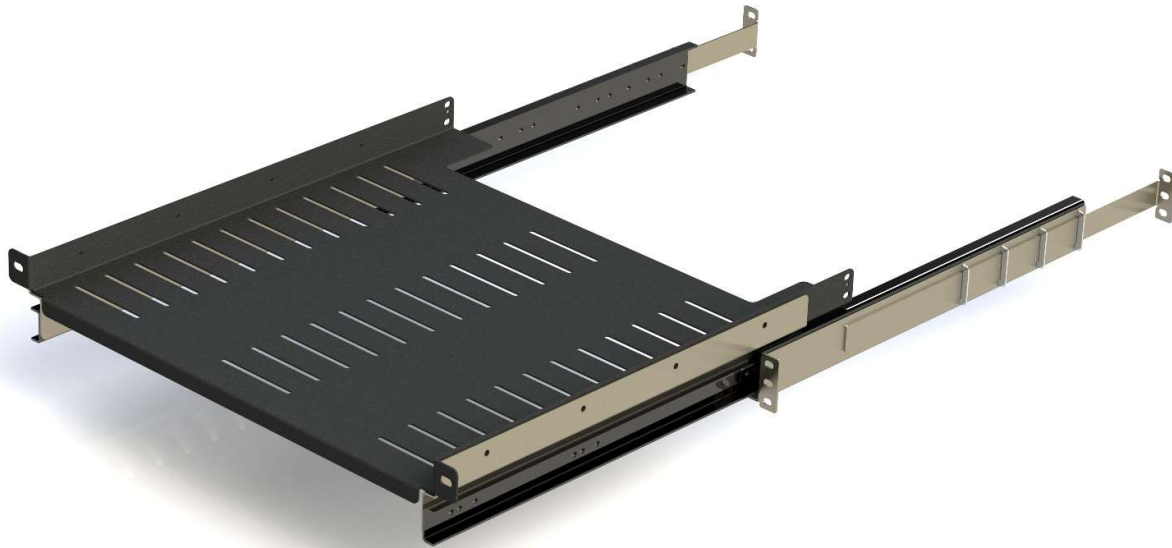

9.Fixed Tray 1U

Model EMUR-FT

9.1. Specification

Product Description	Model No.	EMUR-18FT
	Type	19 Inch 1U Fixed Tray
	Depth	18 Inch to 26 Inch
	Size WDH (mm)	487x458x54
	Weight KG	1 Kg
	Color	Black textured powder coated
	Weight Handling	15 Kg
	Sheet Thickness	1.5mm
Package Including	M5X10mm Allen Bolt	8
	Allen Key 5mm	1
	Cage Nut 10mm	8
	Fixed Clamp	2

9.2. Installation depth configuration

9.3. Product Drawings

10 Telescopic Tray 1U

Model EMUR-ST

10.1. Specification

Product Description	Model No.	EMUR-ST
	Type	19 Inch 1U Telescopic Tray
	Depth	18 Inch to 26 Inch
	Size WDH (mm)	487x458x80
	Weight KG	1 Kg
	Color	Black textured powder coated
	Weight Handling	15 Kg
	Sheet Thickness	1.5mm
Package Including	M5X10mm Allen Bolt	8
	Allen Key 5mm	1
	Cage Nut 10mm	8
	Fixed Clamp	2