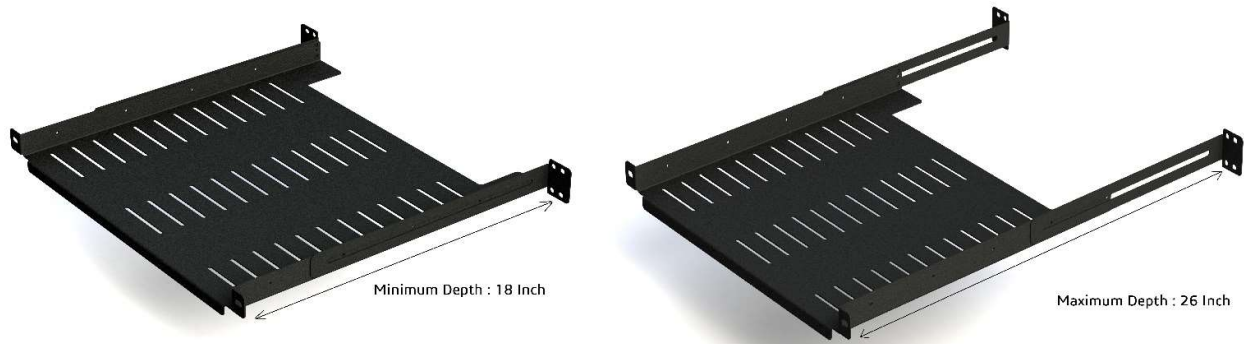

9.Fixed Tray 1U

Model EMUR-FT

9.1. Specification

Product Description	Model No.	EMUR-18FT
	Type	19 Inch 1U Fixed Tray
	Depth	18 Inch to 26 Inch
	Size WDH (mm)	487x458x54
	Weight KG	1 Kg
	Color	Black textured powder coated
	Weight Handling	15 Kg
	Sheet Thickness	1.5mm
Package Including	M5X10mm Allen Bolt	8
	Allen Key 5mm	1
	Cage Nut 10mm	8
	Fixed Clamp	2

9.2. Installation depth configuration

9.3. Product Drawings

10 Telescopic Tray 1U

Model EMUR-ST

10.1. Specification

Product Description	Model No.	EMUR-ST
	Type	19 Inch 1U Telescopic Tray
	Depth	18 Inch to 26 Inch
	Size WDH (mm)	487x458x80
	Weight KG	1 Kg
	Color	Black textured powder coated
	Weight Handling	15 Kg
	Sheet Thickness	1.5mm
Package Including	M5X10mm Allen Bolt	8
	Allen Key 5mm	1
	Cage Nut 10mm	8
	Fixed Clamp	2