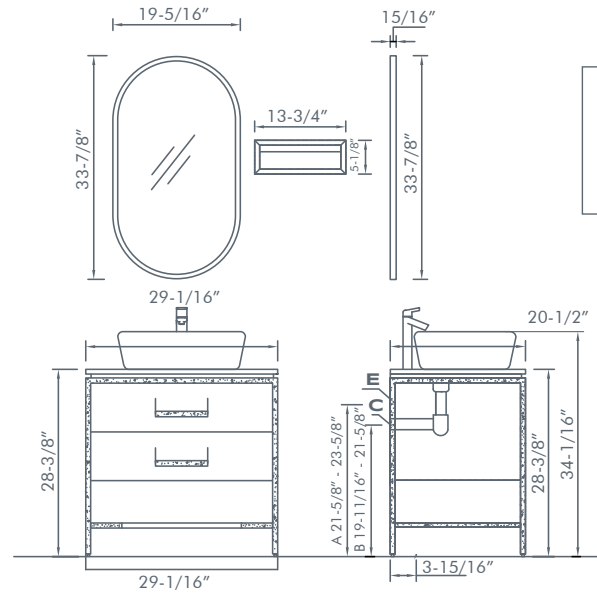

CITTA WAL

DAX-810655B-WAL

**DAX-810655B-WAL**  
 SET INCLUDES:  
 • MAIN CABINET  
 • MIRROR  
 • SHELF

**A** Water inlet  
**B** Wall drain hole  
**C** Wall row hole diameter Ø1-3/8"  
**E** Angle valve

CITTA ELM

DAX-810655B-ELM

**DAX-810655B-ELM**  
 SET INCLUDES:  
 • MAIN CABINET  
 • MIRROR  
 • SHELF

- A** Water inlet
- B** Wall drain hole
- C** Wall row hole diameter Ø1-3/8"
- E** Angle valve

HARPER ASH

DAX-810654A-ASH

**DAX-810654A-ASH**

- SET INCLUDES:
- MAIN CABINET
  - MIRROR
  - SHELF

- A** Water inlet
- B** Wall drain hole
- C** Wall row hole diameter  $\varnothing$ 1-3/8"
- E** Angle valve

HARPER WAL

DAX-810654A-WAL

**DAX-810654A-WAL**

SET INCLUDES:

- MAIN CABINET
- MIRROR
- SHELF

- A** Water inlet
- B** Wall drain hole
- C** Wall row hole diameter Ø1-3-8"
- E** Angle valve

HARPER ELM

DAX-810654A-ELM