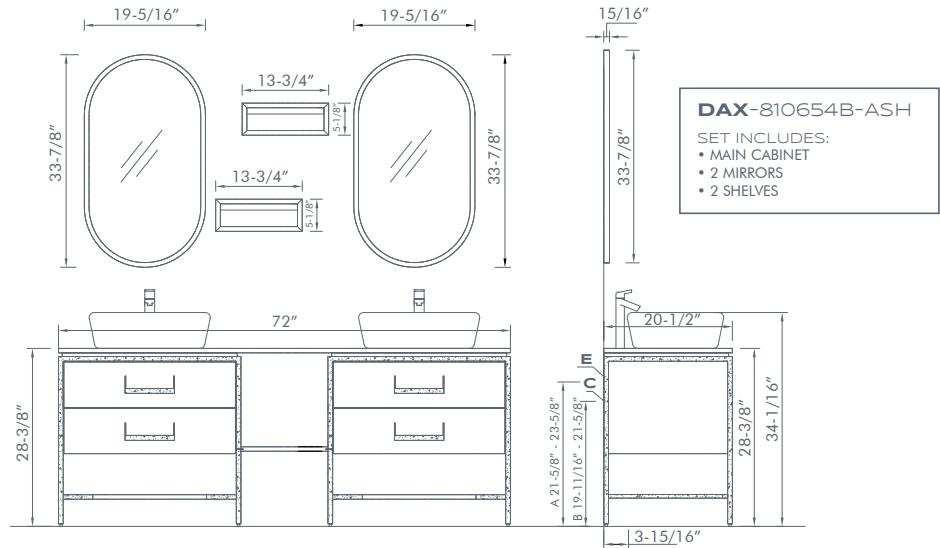

HARPER WAL

DAX-810654A-WAL

**DAX-810654A-WAL**

SET INCLUDES:

- MAIN CABINET
- MIRROR
- SHELF

- A** Water inlet
- B** Wall drain hole
- C** Wall row hole diameter Ø1-3-8"
- E** Angle valve

HARPER ELM

DAX-810654A-ELM

**DAX-810654A-ELM**  
 SET INCLUDES:  
 • MAIN CABINET  
 • MIRROR  
 • SHELF

- A** Water inlet
- B** Wall drain hole
- C** Wall row hole diameter  $\varnothing 1-3/8"$
- E** Angle valve

HARPER ASH

DAX-810654B-ASH

**DAX-810654B-ASH**  
 SET INCLUDES:  
 • MAIN CABINET  
 • 2 MIRRORS  
 • 2 SHELVES

- A Water inlet
- B Wall drain hole
- C Wall row hole diameter Ø1-3/8"
- E Angle valve

HARPER WAL

DAX-810654B-WAL

**DAX-810654B-WAL**  
 SET INCLUDES:  
 • MAIN CABINET  
 • 2 MIRRORS  
 • 2 SHELVES

- A Water inlet
- B Wall drain hole
- C Wall row hole diameter Ø1-3/8"
- E Angle valve

HARPER ELM

DAX-810654B-ELM

**DAX-810654B-ELM**  
 SET INCLUDES:  
 • MAIN CABINET  
 • 2 MIRRORS  
 • 2 SHELVES

- A Water inlet
- B Wall drain hole
- C Wall row hole diameter  $\varnothing 1-3/8$
- E Angle valve