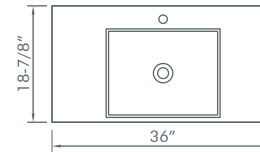

CITTA **ASH**

DAX-810655A-ASH

**DAX-810655A-ASH**  
 SET INCLUDES:  
 • MAIN CABINET  
 • MIRROR

- A** Water inlet
- B** Wall drain hole
- C** Wall row hole diameter Ø1-3/8"
- E** Angle valve

CITTA WAL

DAX-810655A-WAL

**DAX-810655A-WAL**  
 SET INCLUDES:  
 • MAIN CABINET  
 • MIRROR

- A** Water inlet
- B** Wall drain hole
- C** Wall row hole diameter Ø1-3/8"
- E** Angle valve

CITTA ELM

DAX-810655A-ELM

**DAX-810655A-ELM**  
 SET INCLUDES:  
 • MAIN CABINET  
 • MIRROR