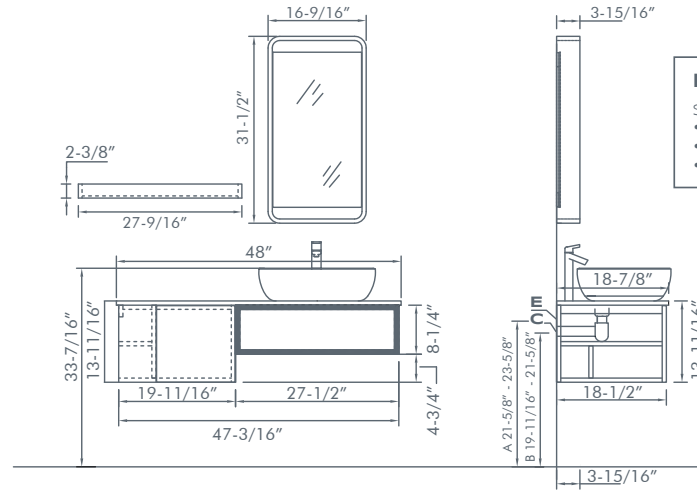

**DAX-810655A-WAL**  
 SET INCLUDES:  
 • MAIN CABINET  
 • MIRROR

- A** Water inlet
- B** Wall drain hole
- C** Wall row hole diameter Ø1-3/8"
- E** Angle valve

CITTA ELM

DAX-810655A-ELM

**DAX-810655A-ELM**  
 SET INCLUDES:  
 • MAIN CABINET  
 • MIRROR

- A** Water inlet
- B** Wall drain hole
- C** Wall row hole diameter Ø1-3/8"
- E** Angle valve

CITTA ASH

DAX-810655B-ASH

**DAX-810655B-ASH**  
 SET INCLUDES:  
 • MAIN CABINET  
 • MIRROR  
 • SHELF

**A** Water inlet  
**B** Wall drain hole  
**C** Wall row hole diameter  $\varnothing$ 1-3/8"  
**E** Angle valve

CITTA WAL

DAX-810655B-WAL

**DAX-810655B-WAL**  
 SET INCLUDES:  
 • MAIN CABINET  
 • MIRROR  
 • SHELF

**A** Water inlet  
**B** Wall drain hole  
**C** Wall row hole diameter Ø1-3/8"  
**E** Angle valve

CITTA ELM

DAX-810655B-ELM

**DAX-810655B-ELM**  
 SET INCLUDES:  
 • MAIN CABINET  
 • MIRROR  
 • SHELF

- A** Water inlet
- B** Wall drain hole
- C** Wall row hole diameter Ø1-3/8"
- E** Angle valve