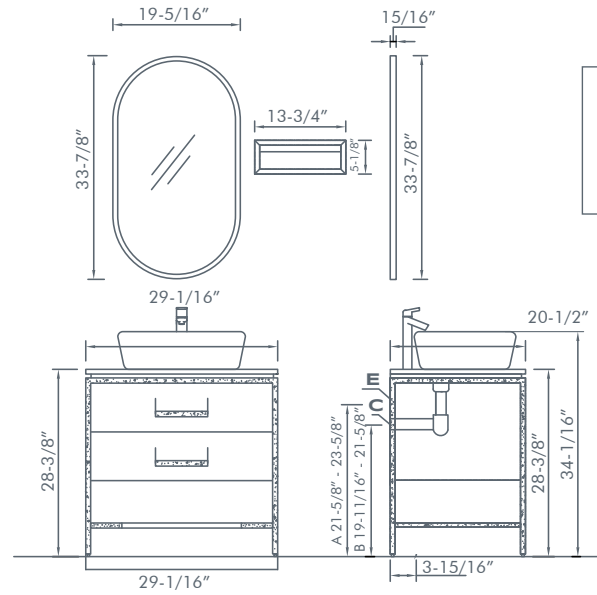

HARPER ASH

DAX-810654A-ASH

**DAX-810654A-ASH**

- SET INCLUDES:
- MAIN CABINET
  - MIRROR
  - SHELF

- A** Water inlet
- B** Wall drain hole
- C** Wall row hole diameter  $\varnothing$ 1-3/8"
- E** Angle valve

HARPER WAL

DAX-810654A-WAL

**DAX-810654A-WAL**

SET INCLUDES:

- MAIN CABINET
- MIRROR
- SHELF

- A** Water inlet
- B** Wall drain hole
- C** Wall row hole diameter Ø1-3-8"
- E** Angle valve

HARPER ELM

DAX-810654A-ELM

**DAX-810654A-ELM**  
 SET INCLUDES:  
 • MAIN CABINET  
 • MIRROR  
 • SHELF

- A** Water inlet
- B** Wall drain hole
- C** Wall row hole diameter  $\varnothing 1-3/8"$
- E** Angle valve

HARPER ASH

DAX-810654B-ASH

**DAX-810654B-ASH**  
 SET INCLUDES:  
 • MAIN CABINET  
 • 2 MIRRORS  
 • 2 SHELVES

- A Water inlet
- B Wall drain hole
- C Wall row hole diameter Ø1-3/8"
- E Angle valve

HARPER WAL

DAX-810654B-WAL

**DAX-810654B-WAL**  
 SET INCLUDES:  
 • MAIN CABINET  
 • 2 MIRRORS  
 • 2 SHELVES