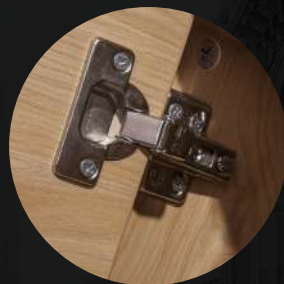

CITTA

Create an urban streamlined appearance with Citta. A bold composition that features a clever distribution, modern accents,

sleek texture combinations and dark hues to add warmth to spaces. Everything we love from a contemporary bathroom.