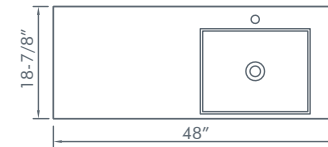

- A** Water inlet
- B** Wall drain hole
- C** Wall row hole diameter Ø1-3/8"
- E** Angle valve

CITTA ASH

DAX-810655B-ASH

**DAX-810655B-ASH**  
 SET INCLUDES:  
 • MAIN CABINET  
 • MIRROR  
 • SHELF

**A** Water inlet  
**B** Wall drain hole  
**C** Wall row hole diameter  $\varnothing$ 1-3/8"  
**E** Angle valve

CITTA WAL

DAX-810655B-WAL

**DAX-810655B-WAL**  
 SET INCLUDES:  
 • MAIN CABINET  
 • MIRROR  
 • SHELF

**A** Water inlet  
**B** Wall drain hole  
**C** Wall row hole diameter Ø1-3/8"  
**E** Angle valve

CITTA ELM

DAX-810655B-ELM

**DAX-810655B-ELM**  
 SET INCLUDES:  
 • MAIN CABINET  
 • MIRROR  
 • SHELF

- A** Water inlet
- B** Wall drain hole
- C** Wall row hole diameter Ø1-3/8"
- E** Angle valve