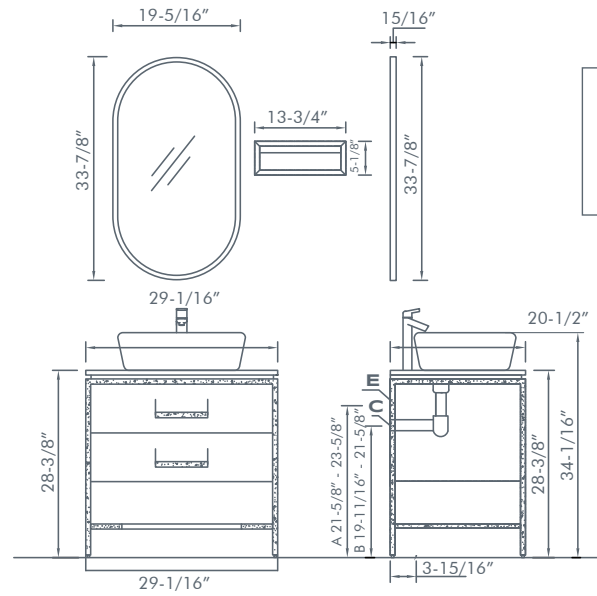

HARPER ASH

DAX-810654A-ASH

**DAX-810654A-ASH**

- SET INCLUDES:
- MAIN CABINET
  - MIRROR
  - SHELF

- A** Water inlet
- B** Wall drain hole
- C** Wall row hole diameter  $\varnothing$ 1-3/8"
- E** Angle valve

HARPER WAL

DAX-810654A-WAL

**DAX-810654A-WAL**

SET INCLUDES:

- MAIN CABINET
- MIRROR
- SHELF

- A** Water inlet
- B** Wall drain hole
- C** Wall row hole diameter Ø1-3-8"
- E** Angle valve

HARPER ELM

DAX-810654A-ELM

**DAX-810654A-ELM**  
 SET INCLUDES:  
 • MAIN CABINET  
 • MIRROR  
 • SHELF

- A** Water inlet
- B** Wall drain hole
- C** Wall row hole diameter  $\varnothing 1-3/8"$
- E** Angle valve

HARPER ASH

DAX-810654B-ASH

**DAX-810654B-ASH**  
 SET INCLUDES:  
 • MAIN CABINET  
 • 2 MIRRORS  
 • 2 SHELVES

- A Water inlet
- B Wall drain hole
- C Wall row hole diameter Ø1-3/8"
- E Angle valve

HARPER WAL

DAX-810654B-WAL

**DAX-810654B-WAL**  
 SET INCLUDES:  
 • MAIN CABINET  
 • 2 MIRRORS  
 • 2 SHELVES