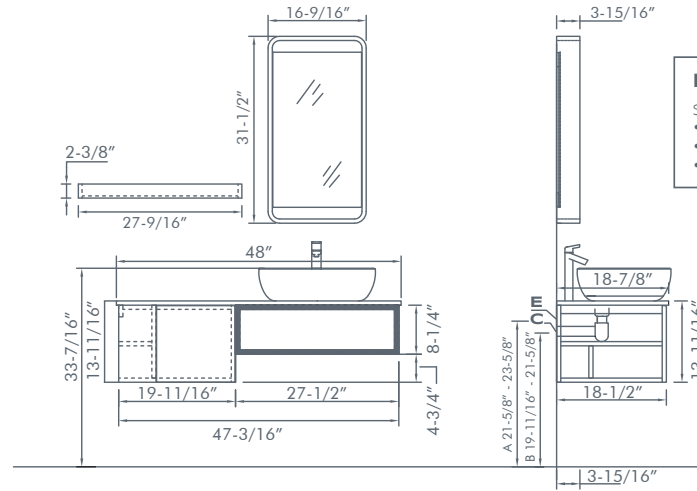

**DAX-810655A-WAL**  
 SET INCLUDES:  
 • MAIN CABINET  
 • MIRROR

- A** Water inlet
- B** Wall drain hole
- C** Wall row hole diameter Ø1-3/8"
- E** Angle valve

CITTA ELM

DAX-810655A-ELM

**DAX-810655A-ELM**  
 SET INCLUDES:  
 • MAIN CABINET  
 • MIRROR

- A** Water inlet
- B** Wall drain hole
- C** Wall row hole diameter Ø1-3/8"
- E** Angle valve

CITTA ASH

DAX-810655B-ASH

**DAX-810655B-ASH**  
 SET INCLUDES:  
 • MAIN CABINET  
 • MIRROR  
 • SHELF

**A** Water inlet  
**B** Wall drain hole  
**C** Wall row hole diameter  $\varnothing$ 1-3/8"  
**E** Angle valve

CITTA WAL

DAX-810655B-WAL

**DAX-810655B-WAL**  
 SET INCLUDES:  
 • MAIN CABINET  
 • MIRROR  
 • SHELF

**A** Water inlet  
**B** Wall drain hole  
**C** Wall row hole diameter Ø1-3/8"  
**E** Angle valve

CITTA ELM

DAX-810655B-ELM

**DAX-810655B-ELM**  
 SET INCLUDES:  
 • MAIN CABINET  
 • MIRROR  
 • SHELF

- A** Water inlet
- B** Wall drain hole
- C** Wall row hole diameter Ø1-3/8"
- E** Angle valve