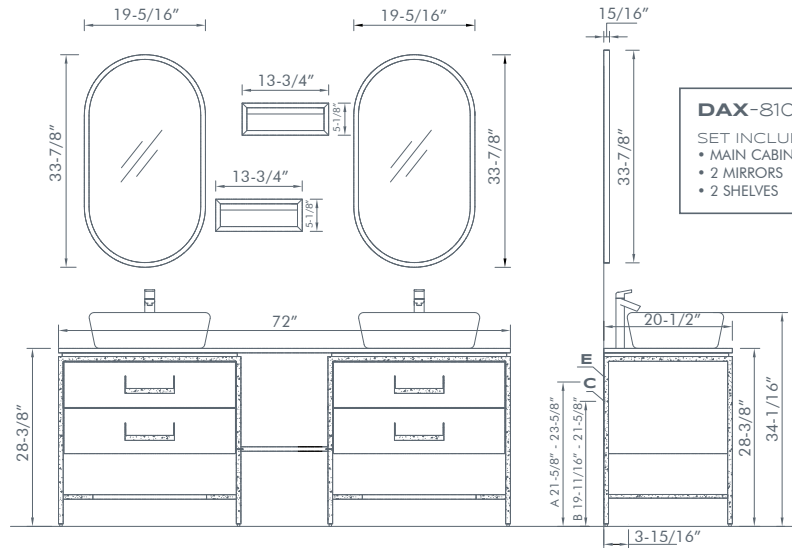

**DAX-810654B-ASH**  
 SET INCLUDES:  
 • MAIN CABINET  
 • 2 MIRRORS  
 • 2 SHELVES

- A Water inlet
- B Wall drain hole
- C Wall row hole diameter Ø1-3/8"
- E Angle valve

HARPER WAL

DAX-810654B-WAL

**DAX-810654B-WAL**  
 SET INCLUDES:  
 • MAIN CABINET  
 • 2 MIRRORS  
 • 2 SHELVES

- A Water inlet
- B Wall drain hole
- C Wall row hole diameter Ø1-3/8"
- E Angle valve

HARPER ELM

DAX-810654B-ELM

**DAX-810654B-ELM**  
 SET INCLUDES:  
 • MAIN CABINET  
 • 2 MIRRORS  
 • 2 SHELVES

- A Water inlet
- B Wall drain hole
- C Wall row hole diameter  $\varnothing 1-3/8$
- E Angle valve