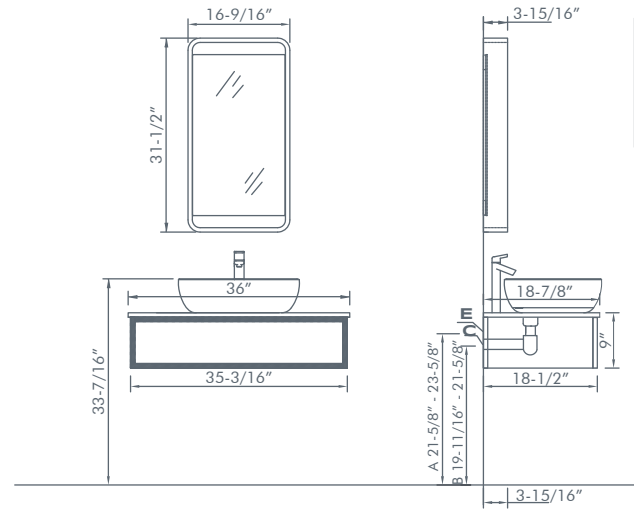

CITTA **ASH**

DAX-810655A-ASH

**DAX-810655A-ASH**  
 SET INCLUDES:  
 • MAIN CABINET  
 • MIRROR

- A** Water inlet
- B** Wall drain hole
- C** Wall row hole diameter Ø1-3/8"
- E** Angle valve

CITTA WAL

DAX-810655A-WAL

**DAX-810655A-WAL**  
 SET INCLUDES:  
 • MAIN CABINET  
 • MIRROR

- A** Water inlet
- B** Wall drain hole
- C** Wall row hole diameter Ø1-3/8"
- E** Angle valve

CITTA ELM

DAX-810655A-ELM

**DAX-810655A-ELM**  
 SET INCLUDES:  
 • MAIN CABINET  
 • MIRROR

- A** Water inlet
- B** Wall drain hole
- C** Wall row hole diameter Ø1-3/8"
- E** Angle valve

CITTA ASH

DAX-810655B-ASH

**DAX-810655B-ASH**  
 SET INCLUDES:  
 • MAIN CABINET  
 • MIRROR  
 • SHELF

**A** Water inlet  
**B** Wall drain hole  
**C** Wall row hole diameter  $\varnothing$ 1-3/8"  
**E** Angle valve

CITTA WAL

DAX-810655B-WAL

**DAX-810655B-WAL**  
 SET INCLUDES:  
 • MAIN CABINET  
 • MIRROR  
 • SHELF

**A** Water inlet  
**B** Wall drain hole  
**C** Wall row hole diameter Ø1-3/8"  
**E** Angle valve