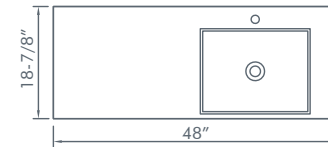

CITTA WAL

DAX-810655B-WAL

**DAX-810655B-WAL**  
 SET INCLUDES:  
 • MAIN CABINET  
 • MIRROR  
 • SHELF

**A** Water inlet  
**B** Wall drain hole  
**C** Wall row hole diameter Ø1-3/8"  
**E** Angle valve

CITTA ELM

DAX-810655B-ELM

**DAX-810655B-ELM**  
 SET INCLUDES:  
 • MAIN CABINET  
 • MIRROR  
 • SHELF

- A** Water inlet
- B** Wall drain hole
- C** Wall row hole diameter Ø1-3/8"
- E** Angle valve