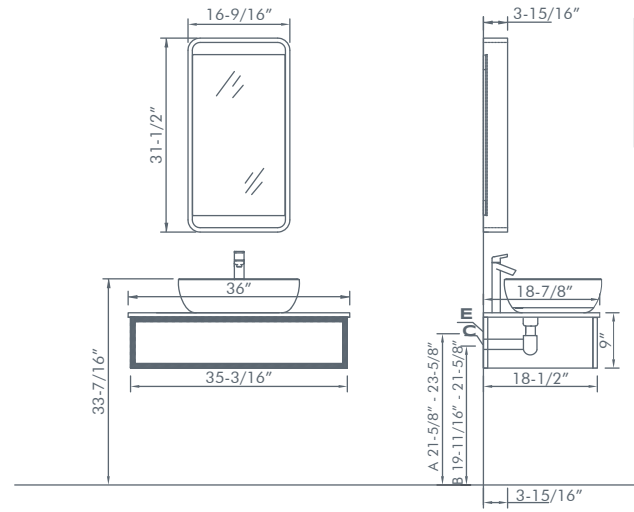

CITTA **ASH**

DAX-810655A-ASH

**DAX-810655A-ASH**  
 SET INCLUDES:  
 • MAIN CABINET  
 • MIRROR

- A** Water inlet
- B** Wall drain hole
- C** Wall row hole diameter Ø1-3/8"
- E** Angle valve

CITTA WAL

DAX-810655A-WAL

**DAX-810655A-WAL**  
 SET INCLUDES:  
 • MAIN CABINET  
 • MIRROR

- A** Water inlet
- B** Wall drain hole
- C** Wall row hole diameter Ø1-3/8"
- E** Angle valve

CITTA ELM

DAX-810655A-ELM

**DAX-810655A-ELM**  
 SET INCLUDES:  
 • MAIN CABINET  
 • MIRROR

- A** Water inlet
- B** Wall drain hole
- C** Wall row hole diameter Ø1-3/8"
- E** Angle valve

CITTA ASH

DAX-810655B-ASH

**DAX-810655B-ASH**  
 SET INCLUDES:  
 • MAIN CABINET  
 • MIRROR  
 • SHELF

**A** Water inlet  
**B** Wall drain hole  
**C** Wall row hole diameter  $\varnothing$ 1-3/8"  
**E** Angle valve