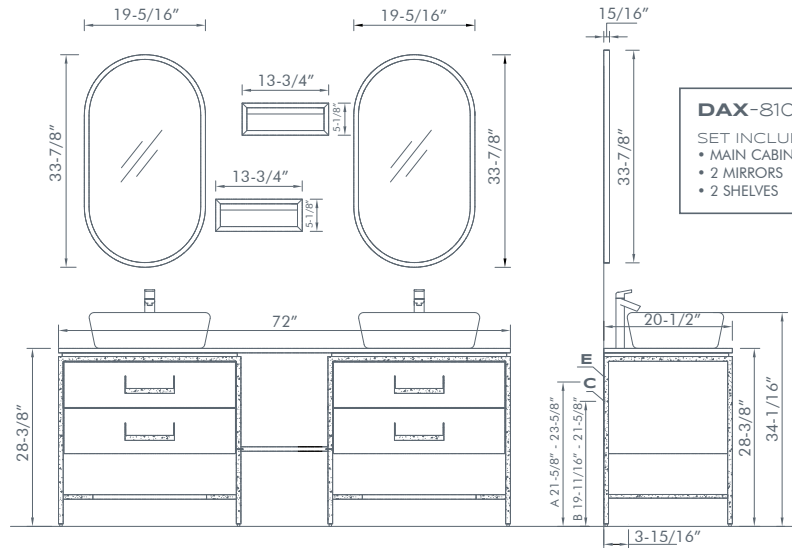

**DAX-810654A-ELM**  
 SET INCLUDES:  
 • MAIN CABINET  
 • MIRROR  
 • SHELF

- A** Water inlet
- B** Wall drain hole
- C** Wall row hole diameter  $\varnothing 1-3/8"$
- E** Angle valve

HARPER ASH

DAX-810654B-ASH

**DAX-810654B-ASH**  
 SET INCLUDES:  
 • MAIN CABINET  
 • 2 MIRRORS  
 • 2 SHELVES

- A Water inlet
- B Wall drain hole
- C Wall row hole diameter Ø1-3/8"
- E Angle valve

HARPER WAL

DAX-810654B-WAL

**DAX-810654B-WAL**  
 SET INCLUDES:  
 • MAIN CABINET  
 • 2 MIRRORS  
 • 2 SHELVES

- A Water inlet
- B Wall drain hole
- C Wall row hole diameter Ø1-3/8"
- E Angle valve

HARPER ELM

DAX-810654B-ELM

**DAX-810654B-ELM**  
 SET INCLUDES:  
 • MAIN CABINET  
 • 2 MIRRORS  
 • 2 SHELVES

- A Water inlet
- B Wall drain hole
- C Wall row hole diameter  $\varnothing 1-3/8$
- E Angle valve