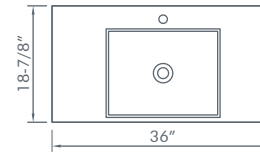

**DAX-810655A-WAL**  
 SET INCLUDES:  
 • MAIN CABINET  
 • MIRROR

- A** Water inlet
- B** Wall drain hole
- C** Wall row hole diameter Ø1-3/8"
- E** Angle valve

CITTA ELM

DAX-810655A-ELM

**DAX-810655A-ELM**  
 SET INCLUDES:  
 • MAIN CABINET  
 • MIRROR

- A** Water inlet
- B** Wall drain hole
- C** Wall row hole diameter Ø1-3/8"
- E** Angle valve

CITTA ASH

DAX-810655B-ASH

**DAX-810655B-ASH**  
 SET INCLUDES:  
 • MAIN CABINET  
 • MIRROR  
 • SHELF

**A** Water inlet  
**B** Wall drain hole  
**C** Wall row hole diameter  $\varnothing$ 1-3/8"  
**E** Angle valve