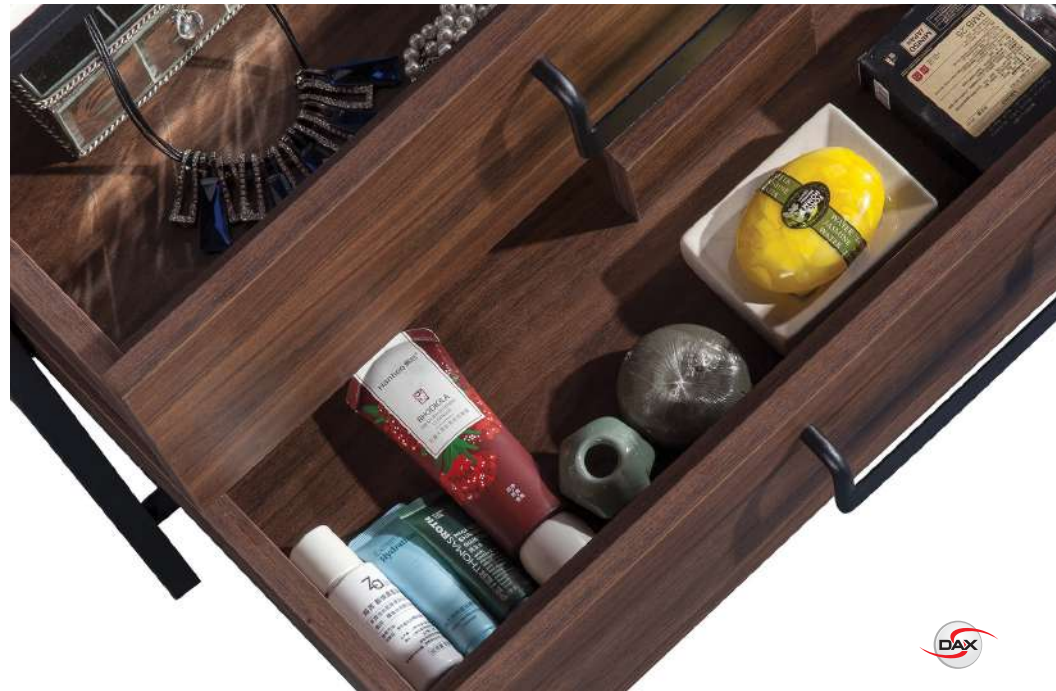

**DAX-810654B-ASH**  
 SET INCLUDES:  
 • MAIN CABINET  
 • 2 MIRRORS  
 • 2 SHELVES

- A Water inlet
- B Wall drain hole
- C Wall row hole diameter Ø1-3/8"
- E Angle valve

HARPER WAL

DAX-810654B-WAL

**DAX-810654B-WAL**  
 SET INCLUDES:  
 • MAIN CABINET  
 • 2 MIRRORS  
 • 2 SHELVES

- A Water inlet
- B Wall drain hole
- C Wall row hole diameter Ø1-3/8"
- E Angle valve

HARPER ELM

DAX-810654B-ELM

**DAX-810654B-ELM**  
 SET INCLUDES:  
 • MAIN CABINET  
 • 2 MIRRORS  
 • 2 SHELVES

- A Water inlet
- B Wall drain hole
- C Wall row hole diameter  $\varnothing 1-3/8$
- E Angle valve