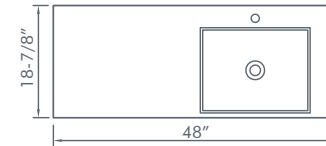

**DAX-810655A-WAL**  
 SET INCLUDES:  
 • MAIN CABINET  
 • MIRROR

- A** Water inlet
- B** Wall drain hole
- C** Wall row hole diameter Ø1-3/8"
- E** Angle valve

CITTA ELM

DAX-810655A-ELM

**DAX-810655A-ELM**  
 SET INCLUDES:  
 • MAIN CABINET  
 • MIRROR

- A** Water inlet
- B** Wall drain hole
- C** Wall row hole diameter Ø1-3/8"
- E** Angle valve

CITTA ASH

DAX-810655B-ASH

**DAX-810655B-ASH**  
 SET INCLUDES:  
 • MAIN CABINET  
 • MIRROR  
 • SHELF

**A** Water inlet  
**B** Wall drain hole  
**C** Wall row hole diameter  $\varnothing$ 1-3/8"  
**E** Angle valve

CITTA WAL

DAX-810655B-WAL

**DAX-810655B-WAL**  
 SET INCLUDES:  
 • MAIN CABINET  
 • MIRROR  
 • SHELF

**A** Water inlet  
**B** Wall drain hole  
**C** Wall row hole diameter Ø1-3/8"  
**E** Angle valve