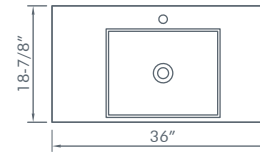

CITTA **ASH**

DAX-810655A-ASH

**DAX-810655A-ASH**  
 SET INCLUDES:  
 • MAIN CABINET  
 • MIRROR

- A** Water inlet
- B** Wall drain hole
- C** Wall row hole diameter Ø1-3/8"
- E** Angle valve

CITTA WAL

DAX-810655A-WAL