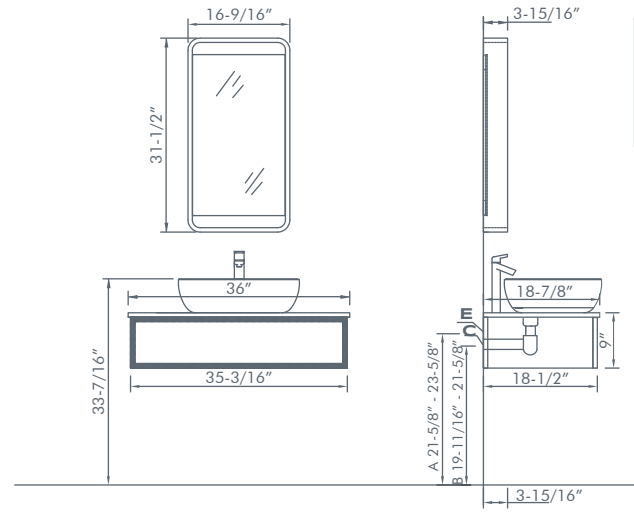

CITTA **ASH**

DAX-810655A-ASH

**DAX-810655A-ASH**  
 SET INCLUDES:  
 • MAIN CABINET  
 • MIRROR

- A** Water inlet
- B** Wall drain hole
- C** Wall row hole diameter Ø1-3/8"
- E** Angle valve

CITTA WAL

DAX-810655A-WAL

**DAX-810655A-WAL**  
 SET INCLUDES:  
 • MAIN CABINET  
 • MIRROR

- A** Water inlet
- B** Wall drain hole
- C** Wall row hole diameter Ø1-3/8"
- E** Angle valve

CITTA ELM

DAX-810655A-ELM

**DAX-810655A-ELM**  
 SET INCLUDES:  
 • MAIN CABINET  
 • MIRROR

- A** Water inlet
- B** Wall drain hole
- C** Wall row hole diameter Ø1-3/8"
- E** Angle valve

CITTA ASH

DAX-810655B-ASH

**DAX-810655B-ASH**  
 SET INCLUDES:  
 • MAIN CABINET  
 • MIRROR  
 • SHELF

**A** Water inlet  
**B** Wall drain hole  
**C** Wall row hole diameter  $\varnothing$ 1-3/8"  
**E** Angle valve

CITTA WAL

DAX-810655B-WAL

**DAX-810655B-WAL**  
 SET INCLUDES:  
 • MAIN CABINET  
 • MIRROR  
 • SHELF

**A** Water inlet  
**B** Wall drain hole  
**C** Wall row hole diameter Ø1-3/8"  
**E** Angle valve