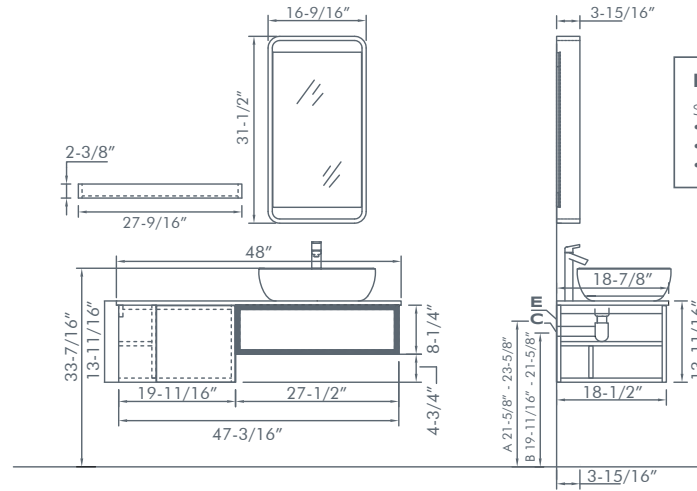

**DAX-810655A-WAL**  
 SET INCLUDES:  
 • MAIN CABINET  
 • MIRROR

- A** Water inlet
- B** Wall drain hole
- C** Wall row hole diameter Ø1-3/8"
- E** Angle valve

CITTA ELM

DAX-810655A-ELM

**DAX-810655A-ELM**  
 SET INCLUDES:  
 • MAIN CABINET  
 • MIRROR

- A** Water inlet
- B** Wall drain hole
- C** Wall row hole diameter Ø1-3/8"
- E** Angle valve

CITTA ASH

DAX-810655B-ASH

**DAX-810655B-ASH**  
 SET INCLUDES:  
 • MAIN CABINET  
 • MIRROR  
 • SHELF

**A** Water inlet  
**B** Wall drain hole  
**C** Wall row hole diameter  $\varnothing$ 1-3/8"  
**E** Angle valve

CITTA WAL

DAX-810655B-WAL

**DAX-810655B-WAL**  
 SET INCLUDES:  
 • MAIN CABINET  
 • MIRROR  
 • SHELF

**A** Water inlet  
**B** Wall drain hole  
**C** Wall row hole diameter Ø1-3/8"  
**E** Angle valve

CITTA ELM

DAX-810655B-ELM

**DAX-810655B-ELM**  
 SET INCLUDES:  
 • MAIN CABINET  
 • MIRROR  
 • SHELF

- A** Water inlet
- B** Wall drain hole
- C** Wall row hole diameter Ø1-3/8"
- E** Angle valve