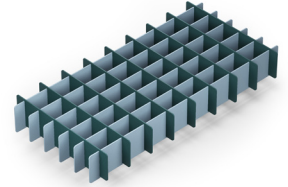

Acoustic & Room Divider Solutions

Sound Clouds

Oval Shaped Sound Cloud

Oval Shaped Sound Cloud

Square Shaped Sound Cloud

Square Shaped Sound Cloud

Product	Description	Design	Code	Lead Time
 <p>Hanging kit</p>	<p>Oval shaped Sound Clouds with hanging kit 4-10 x 1000mm connectors per panel</p>	<p>Oval</p>	OG_AQ_OVSC_912_##	 Made to order (10 days)
			OG_AQ_OVSC_918_##	
			OG_AQ_OVSC_1212_##	
			OG_AQ_OVSC_1218_##	
			OG_AQ_OVSC_1224_##	
 <p>Hanging kit</p>	<p>Square shaped Sound Clouds with hanging kit 4-10 x 1000mm connectors per panel</p>	<p>Square</p>	OG_AQ_SQSC_912_##	 Made to order (10 days)
			OG_AQ_SQSC_918_##	
			OG_AQ_SQSC_1212_##	
			OG_AQ_SQSC_1218_##	
			OG_AQ_SQSC_1224_##	

= AcustiQ Panel

Acoustic & Room Divider Solutions

Wall Art & Freestanding Screens

Product	Description	Design	Code	Lead Time
	10mm hexagon tiles <i>Pack of 12</i>	300mm Hexagon	OG_AQ_HEX312_##	 Made to order (10 days)
	10mm square tiles <i>Pack of 8</i>	600mm Square	OG_AQ_SQ668_##	 Made to order (10 days)
	10mm crescent tiles <i>Pack of 12</i>	400mm Crescent	OG_AQ_CRES4R12_##	 Made to order (10 days)
	10mm plank tiles <i>Pack of 24</i>	800 x 150mm	OG_AQ_PLK824_##	 Made to order (10 days)