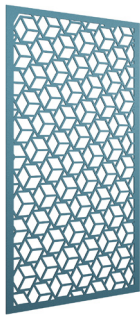

Epanel Acoustic Solutions

Hanging Panels	28
Sound Clouds	29
Wall Art	30
Freestanding Screens	30

Acoustic & Room Divider Solutions

Hanging Panels

Triangle

Hex

Slots

Swirl

Pebble

Design to Order

Product	Description	Design	Code	Lead Time
---------	-------------	--------	------	-----------

10mm Hanging kit

10mm Room divider panels with hanging kit
 2 x 1000mm connectors per panel

Triangle OG_AQ_TRI_HP2412_##

Hex OG_AQ_HEX_HP2412_##

Slots OG_AQ_SLT_HP2412_##

Swirl OG_AQ_SWL_HP2412_##

Pebble OG_AQ_PBL_HP2412_##

Acoustiq OG_AQ_ACQ_HP2412_##

Made to order (10 days)

= AcoustiQ Panel