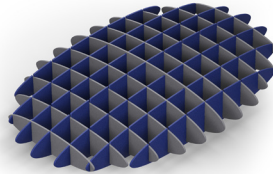

Pebble

Design to Order

Product	Description	Design	Code	Lead Time
---------	-------------	--------	------	-----------

10mm Hanging kit

10mm Room divider panels with hanging kit
 2 x 1000mm connectors per panel

Triangle OG_AQ_TRI_HP2412_##

Hex OG_AQ_HEX_HP2412_##

Slots OG_AQ_SLT_HP2412_##

Swirl OG_AQ_SWL_HP2412_##

Pebble OG_AQ_PBL_HP2412_##

Acoustiq OG_AQ_ACQ_HP2412_##

Made to order (10 days)

= AcoustiQ Panel

Acoustic & Room Divider Solutions

Sound Clouds

Oval Shaped Sound Cloud

Oval Shaped Sound Cloud

Square Shaped Sound Cloud

Square Shaped Sound Cloud

Product	Description	Design	Code	Lead Time
 <p>Hanging kit</p>	<p>Oval shaped Sound Clouds with hanging kit 4-10 x 1000mm connectors per panel</p>	<p>Oval</p>	OG_AQ_OVSC_912_##	 Made to order (10 days)
			OG_AQ_OVSC_918_##	
			OG_AQ_OVSC_1212_##	
			OG_AQ_OVSC_1218_##	
			OG_AQ_OVSC_1224_##	
 <p>Hanging kit</p>	<p>Square shaped Sound Clouds with hanging kit 4-10 x 1000mm connectors per panel</p>	<p>Square</p>	OG_AQ_SQSC_912_##	 Made to order (10 days)
			OG_AQ_SQSC_918_##	
			OG_AQ_SQSC_1212_##	
			OG_AQ_SQSC_1218_##	
			OG_AQ_SQSC_1224_##	