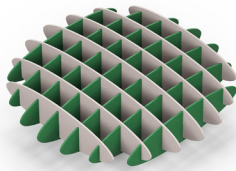

Triangle OG_AQ_TRI_HP2412_##

Hex OG_AQ_HEX_HP2412_##

Slots OG_AQ_SLT_HP2412_##

Swirl OG_AQ_SWL_HP2412_##

Pebble OG_AQ_PBL_HP2412_##

Acoustiq OG_AQ_ACQ_HP2412_##

Made to order (10 days)

= AcoustiQ Panel

Acoustic & Room Divider Solutions

Sound Clouds

Oval Shaped Sound Cloud

Oval Shaped Sound Cloud

Square Shaped Sound Cloud

Square Shaped Sound Cloud

Product	Description	Design	Code	Lead Time
 <p>Hanging kit</p>	<p>Oval shaped Sound Clouds with hanging kit 4-10 x 1000mm connectors per panel</p>	<p>Oval</p>	OG_AQ_OVSC_912_##	 Made to order (10 days)
			OG_AQ_OVSC_918_##	
			OG_AQ_OVSC_1212_##	
			OG_AQ_OVSC_1218_##	
			OG_AQ_OVSC_1224_##	
 <p>Hanging kit</p>	<p>Square shaped Sound Clouds with hanging kit 4-10 x 1000mm connectors per panel</p>	<p>Square</p>	OG_AQ_SQSC_912_##	 Made to order (10 days)
			OG_AQ_SQSC_918_##	
			OG_AQ_SQSC_1212_##	
			OG_AQ_SQSC_1218_##	
			OG_AQ_SQSC_1224_##	