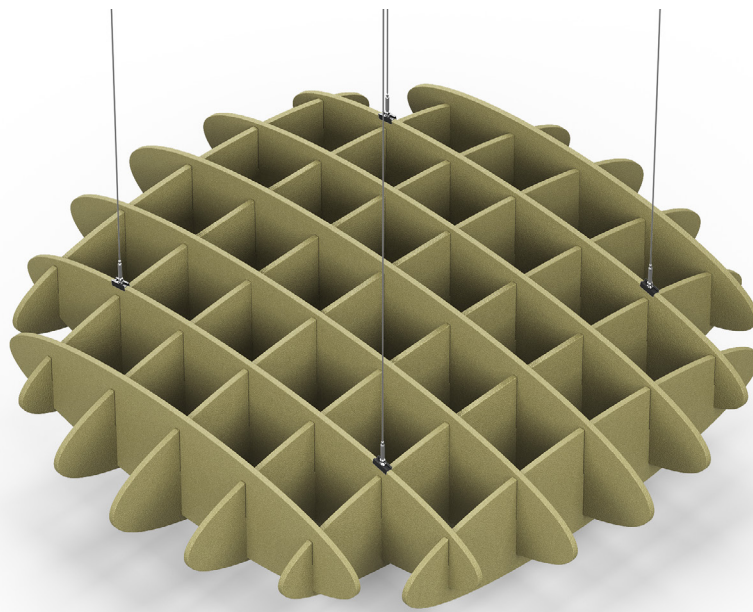

Epanel Acoustic Solutions

Hanging Panels	28
Sound Clouds	29
Wall Art	30
Freestanding Screens	30

Acoustic & Room Divider Solutions

Hanging Panels

Triangle

Hex

Slots

Swirl

Pebble

Design to Order

Product	Description	Design	Code	Lead Time
---------	-------------	--------	------	-----------

10mm Hanging kit

10mm Room divider panels with hanging kit
 2 x 1000mm connectors per panel

Triangle OG_AQ_TRI_HP2412_##

Hex OG_AQ_HEX_HP2412_##

Slots OG_AQ_SLT_HP2412_##

Swirl OG_AQ_SWL_HP2412_##

Pebble OG_AQ_PBL_HP2412_##

Acoustiq OG_AQ_ACQ_HP2412_##

Made to order (10 days)

= AcoustiQ Panel

Acoustic & Room Divider Solutions

Sound Clouds

Oval Shaped Sound Cloud

Oval Shaped Sound Cloud

Square Shaped Sound Cloud

Square Shaped Sound Cloud

Product	Description	Design	Code	Lead Time
 <p>Hanging kit</p>	<p>Oval shaped Sound Clouds with hanging kit 4-10 x 1000mm connectors per panel</p>	<p>Oval</p>	OG_AQ_OVSC_912_##	 Made to order (10 days)
			OG_AQ_OVSC_918_##	
			OG_AQ_OVSC_1212_##	
			OG_AQ_OVSC_1218_##	
			OG_AQ_OVSC_1224_##	
 <p>Hanging kit</p>	<p>Square shaped Sound Clouds with hanging kit 4-10 x 1000mm connectors per panel</p>	<p>Square</p>	OG_AQ_SQSC_912_##	 Made to order (10 days)
			OG_AQ_SQSC_918_##	
			OG_AQ_SQSC_1212_##	
			OG_AQ_SQSC_1218_##	
			OG_AQ_SQSC_1224_##	