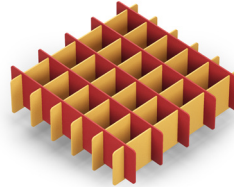

Acoustic & Room Divider Solutions

Sound Clouds

Oval Shaped Sound Cloud

Oval Shaped Sound Cloud

Square Shaped Sound Cloud

Square Shaped Sound Cloud

Product	Description	Design	Code	Lead Time
 <p>Hanging kit</p>	<p>Oval shaped Sound Clouds with hanging kit 4-10 x 1000mm connectors per panel</p>	<p>Oval</p>	OG_AQ_OVSC_912_##	 Made to order (10 days)
			OG_AQ_OVSC_918_##	
			OG_AQ_OVSC_1212_##	
			OG_AQ_OVSC_1218_##	
			OG_AQ_OVSC_1224_##	
 <p>Hanging kit</p>	<p>Square shaped Sound Clouds with hanging kit 4-10 x 1000mm connectors per panel</p>	<p>Square</p>	OG_AQ_SQSC_912_##	 Made to order (10 days)
			OG_AQ_SQSC_918_##	
			OG_AQ_SQSC_1212_##	
			OG_AQ_SQSC_1218_##	
			OG_AQ_SQSC_1224_##	