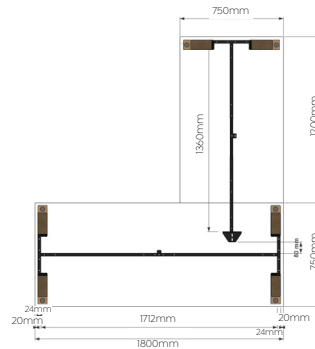

Plantation

Product Specifications

Frames

Legs constructed with black powder coat top housing and natural finish solid oak.

Single desks & DSD configurations

Black powdercoat rails and connectors

Worktop height 720 mm

25mm Adjustable Foot

70 x 50mm leg

Worktops

Melamine - 25 mm E1 grade substrate finished in studio white with matching 2 mm PVC edge

Screens

Radius18 Screens (standard height 400mm above worktop)

Studio50 Screens (standard height 500mm above worktop)

AcoustiQ Screens (standard height 300mm above worktop)

Plantation Single Desks (Typical Frame Dimensions)

Plantation Desk & Return (Typical Frame Dimensions)

Plantation Double Sided Desks (Typical Frame Dimensions)