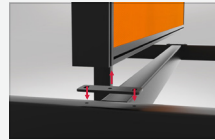

Option for ducting with power data punch-outs to suit Elsafe/CMS cables/Sockets/GPO's/Data bezels

Breathe

Splice

Screen Glide Detail

DSD Mounting Detail

Single Sided Screens

Double Sided Screens

Power/Data Option 1