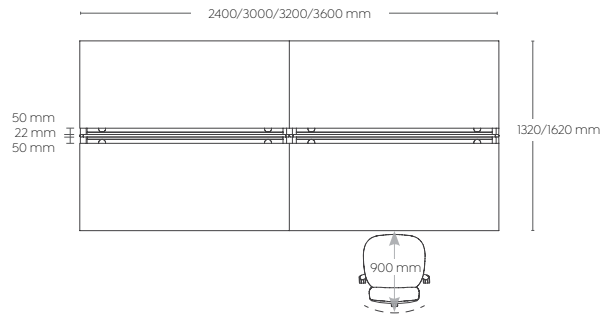

Axis

Product Specifications

Frames

50 x 50 mm square legs
50 x 25 mm rails

80 mm height adjustment in each foot

Arctic white or black powdercoat finish

Multiple rail positions on each frame

Worktop height 715 mm

Worktops

Melamine - 25 mm E1 grade substrate finished in studio white or new oak with matching 2 mm PVC edge

90° two piece worktop with a join at 1200 mm along the left or right hand side

90° & 120° worktops include cable ports

Power & Data

Trays and plates are included with all workstations priced with screens. This includes:

- Solid metal segregated cable management trays
- Desktop level power & service mounting plates with cut outs (Cut outs fit Elsafe/CMS quad GPO & data bezels - excludes cable and software outlets)

Single & Double Sided Desks