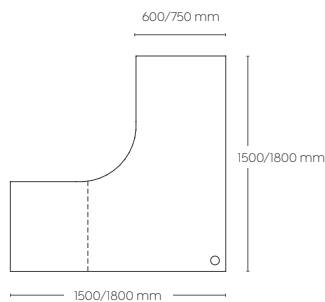

90° Workstations