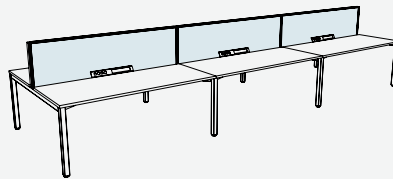

2. Select your worktop size and colour

3. Select your cable management

4. Select your screen type and finish

5. Select your softwire components

= In-stock

= Made to Order

Workspaces

Single Sided