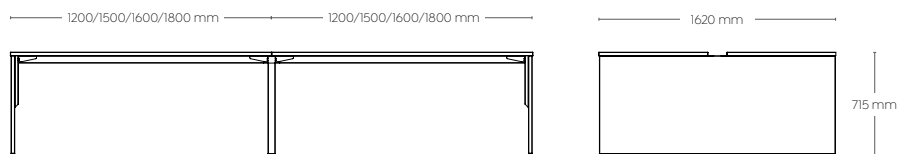

Double Sided Desks

For screens and accessories see Anvil Select by Component