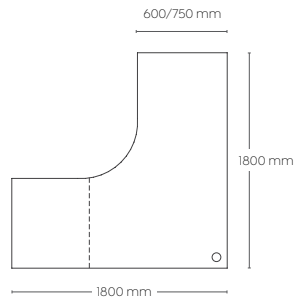

90° Workstations