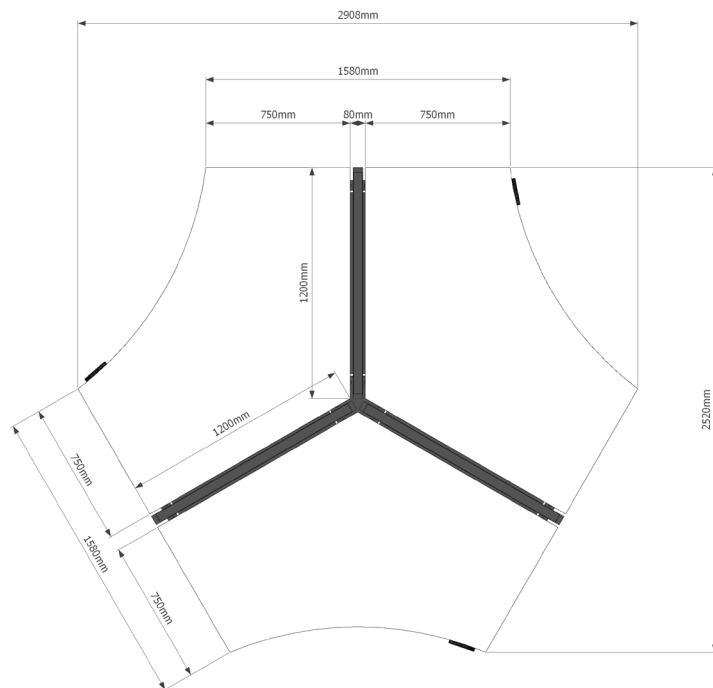

Agile+
Workstations 120° - Electric 3 Column | Triple Motor | 635-1290 mm High

Product	Description	Worktop	Code	50+ Frame Only AUD$
Includes Cable Management Trays	Triple 120° Workstation	3 x 1200 x 1200 x 750	OG_AG3MESW12127#_W	Contact the team for bulk pricing

Worktops - Melamine

= **W (White)** - Select top colour when ordering.

Desk Frames - Powdercoat

= **W (White)** - Select frame colour when ordering.

= **B (Black)** - Select frame colour when ordering.