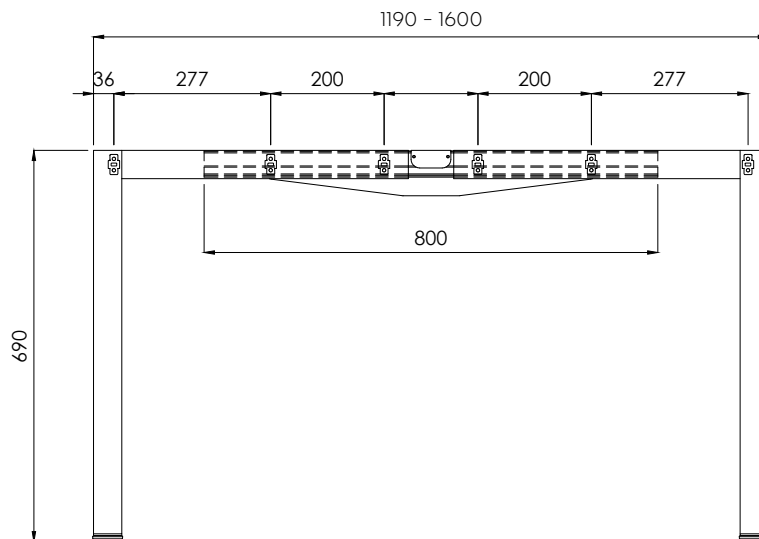

Flexible frame widths to accommodate custom worktop depths & variable thicknesses of screens

Frame Details

TABLE LEG CONFIGURATION

END LEGS

Suits overall 1200-1610 width

OG_AXLEGADJEKD_#

= White (W), Black (B) Powdercoat