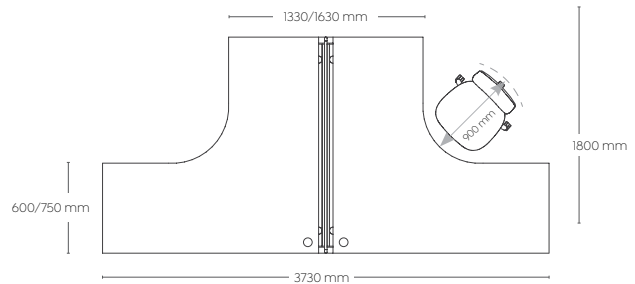

90° Workstations