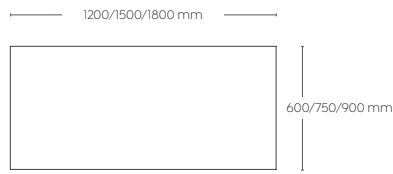

EkoSystem

Product Specifications

Frames

Melamine - 18 mm E1 grade substrate finished in studio white or charcoal with matching 2 mm PVC edge

Worktop height 715 mm

Worktops

Melamine - 25 mm E1 grade substrate finished in studio white or new oak with matching 2 mm PVC edge

90° two piece worktop with a join at 1200 mm along the left or right hand side

Power & Data

Cable ports on all single desks & workstations

Shared desks use Anvil style cable management

Features

Fast assembly system

BIFMA tested fittings

Single Desks