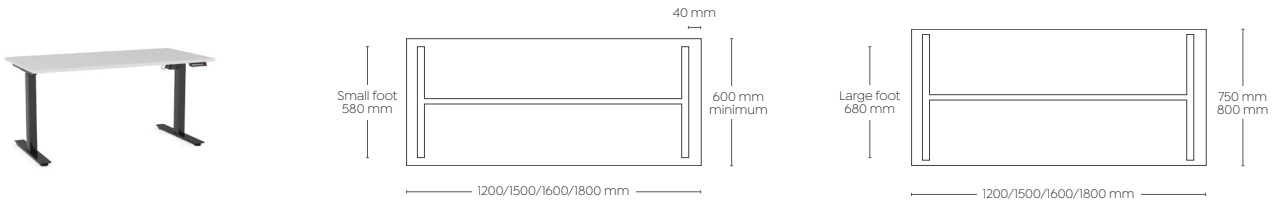

Agile

Product Specifications

Specifications

Fixed height range: 715mm

Winder height range: 655 - 1105mm

2 Column Electric

Height range: 655 - 1105mm

3 Column Electric

Height range: 620 - 1260mm

90 x 60 mm legs

Flat foot design - Single desk

H frame design - Double sided desk

Available in Fixed, Winder,
Electric 2 Column or 3 Column

White or black powdercoat finish

Weight rating 160 kg (evenly distributed)

Operating noise level: <45 dB

Worktops

Melamine - 25 mm E1 grade substrate finished in studio white or new oak with matching 2 mm PVC edge

Scallop cut-out in rear centre 614w x 50d (only available in some sizes)

90° two piece worktop with a join at 1200 mm along the left or right hand side

90° & 120° worktops include cable ports

Power & Data

In screen or integrated trays

Features

Handset - Set restricted height range

Handset - Digital readout

Anti-collision control

Single Sided Desks - Single & Double Motor