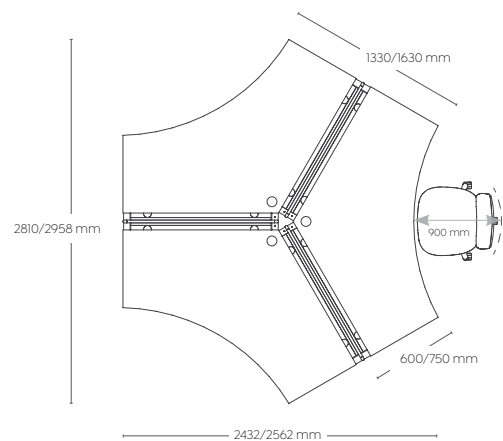

120° Workstations