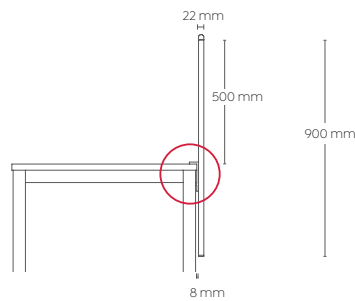

Standard Bracket