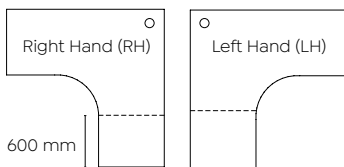

Agile+ Round Leg

Workstations 90° & 120° - Electric 3 Column | Triple Motor | 635-1290 mm High

Product	Description	Worktop	Code	50+ Frame Only AUD$
AG3MEW181875W_NORH	Single 90° Workstation 90° worktops come in two pieces	1800 x 1800 x 750	OG_AG3ROW181875#_##LH	Contact the team for bulk pricing
			OG_AG3ROW181875#_##RH	
AG3ME121275B_W	Single 120° Workstation White Worktop Only	1200 x 1200 x 750	OG_AG3RO121275#_#W	Contact the team for bulk pricing

90° Worktops come in two pieces

Worktops - Melamine

- **W** ## = **W (White)** - Select top colour when ordering.
- **NO** ## = **NO (New Oak)** - Select top colour when ordering.

Desk Frames - Powdercoat

- **W** # = **W (White)** - Select frame colour when ordering.
- **B** # = **B (Black)** - Select frame colour when ordering.