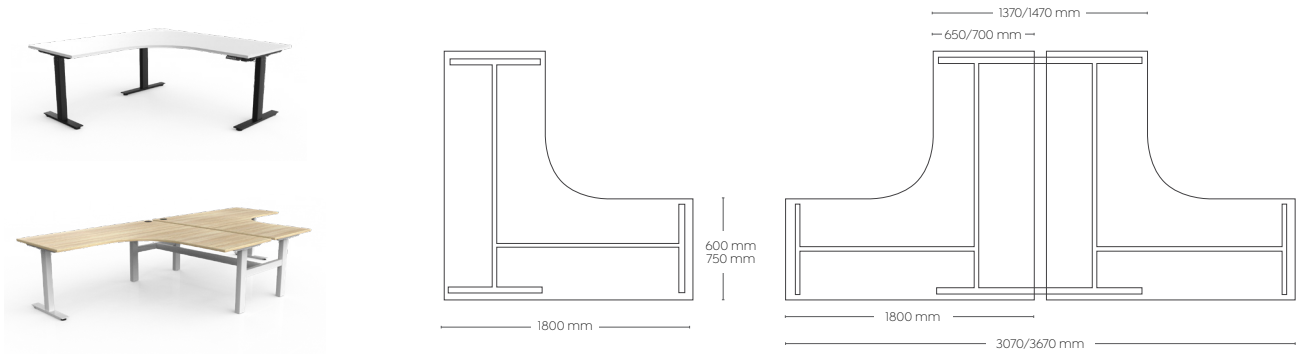

Height range: 620 - 1260mm

90 x 60 mm legs

Flat foot design - Single desk

H frame design - Double sided desk

Available in Fixed, Winder,
Electric 2 Column or 3 Column

White or black powdercoat finish

Weight rating 160 kg (evenly distributed)

90° two piece worktop with a join at 1200 mm along the left or right hand side

90° & 120° worktops include cable ports

Power & Data

In screen or integrated trays

Features

Handset - Set restricted height range

Handset - Digital readout

Anti-collision control

Single Sided Desks - Single & Double Motor

Double Sided Desks - Single & Double Motor

Workstation 90° - Single Motor

Agile+ Workstation 90° / 120° - Triple Motor