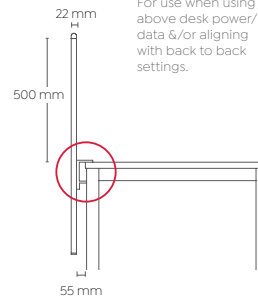

Offset Bracket

For use when using above desk power/data &/or aligning with back to back settings.