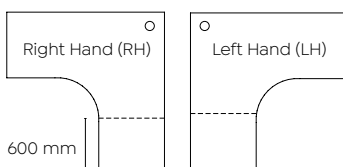

Agile

Workstations 90° - Winder | 685-1130 mm High

Product	Description	Worktop	Code	50+ Frame Only AUD$	
  AGW90181875W_NOLH	Single 90° Workstation <i>90° worktops come in two pieces</i>	1800 x 1800 x 750	OG_AGW90181875#_##LH	 Contact the team for bulk pricing	
			OG_AGW90181875#_##RH		
  AGW90D181875B_W	Double 90° Workstation* <i>Excludes DSD cable management trays</i> <i>90° worktops come in two pieces</i>	1800 x 1800 x 600	OG_AGW_W90D18186#_##		
			1800 x 1800 x 750		OG_AGW_W90D181875#_##

90° Worktops come in two pieces

Frame Components for Right hand

- 1 x AGWLEGS_#
- 1 x AG2CRAIL1218_#
- 1 x AGWLHRLEG_#

Frame Components for Left hand

- 1 x AGWLEGS_#
- 1 x AG2CRAIL1218_#
- 1 x AGWRHRLEG_#

Worktops - Melamine

= **W (White)** - Select top colour when ordering.

= **NO (New Oak)** - Select top colour when ordering.

Desk Frames - Powdercoat

= **W (White)** - Select frame colour when ordering.

= **B (Black)** - Select frame colour when ordering.

Cable Management

* To add cable management trays to double sided desks, change "DSD" to "DSDCM".