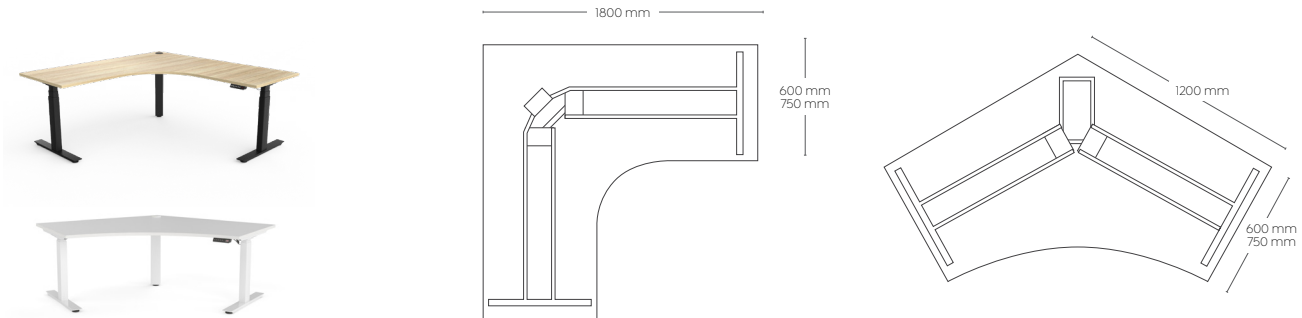

Height range: 620 - 1260mm

90 x 60 mm legs

Flat foot design - Single desk

H frame design - Double sided desk

Available in Fixed, Winder,
Electric 2 Column or 3 Column

White or black powdercoat finish

Weight rating 160 kg (evenly distributed)

90° two piece worktop with a join at 1200 mm along the left or right hand side

90° & 120° worktops include cable ports

Power & Data

In screen or integrated trays

Features

Handset - Set restricted height range

Handset - Digital readout

Anti-collision control

Single Sided Desks - Single & Double Motor

Double Sided Desks - Single & Double Motor

Workstation 90° - Single Motor

Agile+ Workstation 90° / 120° - Triple Motor