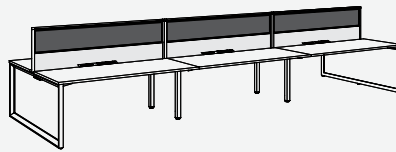

2. Select your worktop size and colour

3. Select your cable management

4. Select your screen type and finish

5. Select your softwire components

= In-stock

= Made to Order

Workspaces

Single Sided