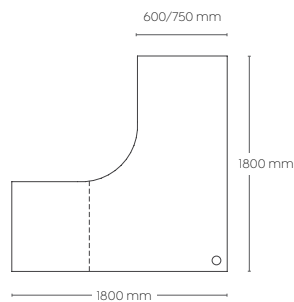

90° Workstations