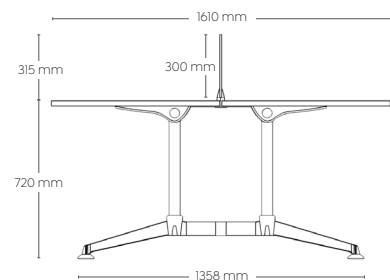

90° two piece worktop with a join at 1200 mm along the left or right hand side

90° worktops include cable ports

Single Desks

90° Workstations

When ordering select Right Hand (RH) or Left Hand (LH) join

Shared Desks