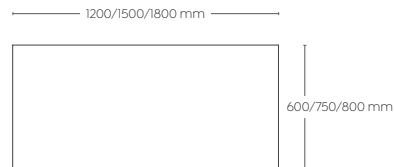

Modulus

Product Specifications

Frames

Black powdercoated posts and rails, polished alloy feet, collars and connectors

Levelling glides

Worktop height 720 mm

Worktops

Melamine - 25 mm E1 grade substrate finished in studio white or new oak with matching 2 mm PVC edge

90° two piece worktop with a join at 1200 mm along the left or right hand side

90° worktops include cable ports

Single Desks