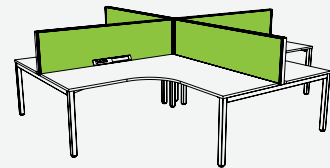

Axis

Select by Component

Select by Component

Select your product by components from the following pages using the key below for colours and finishes.

1. Select your frame components and colour

2. Select your worktop size and colour

3. Select your cable management

4. Select your screen type and finish

5. Select your softwire components

= In-stock

= Made to Order

Workspaces

Corners

Worktops - Melamine

= **W (White)** - Select top colour when ordering.

= **NO (New Oak)** - Select top colour when ordering.

Desk/Studio50 Frames - Powdercoat

= **W (White)** - Select frame colour when ordering.

= **B (Black)** - Select frame colour when ordering.

22 mm Fabric (White Edge Only) or 50 mm Studio Screens (White or Black Edge)

= *Breathe*

= *Splice*

Slide-on Return Screens

= *AcoustiQ Panel*