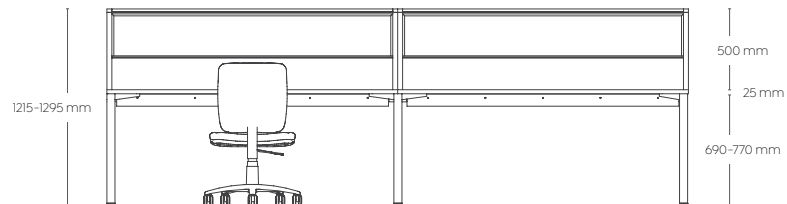

Desk Mounted Screens