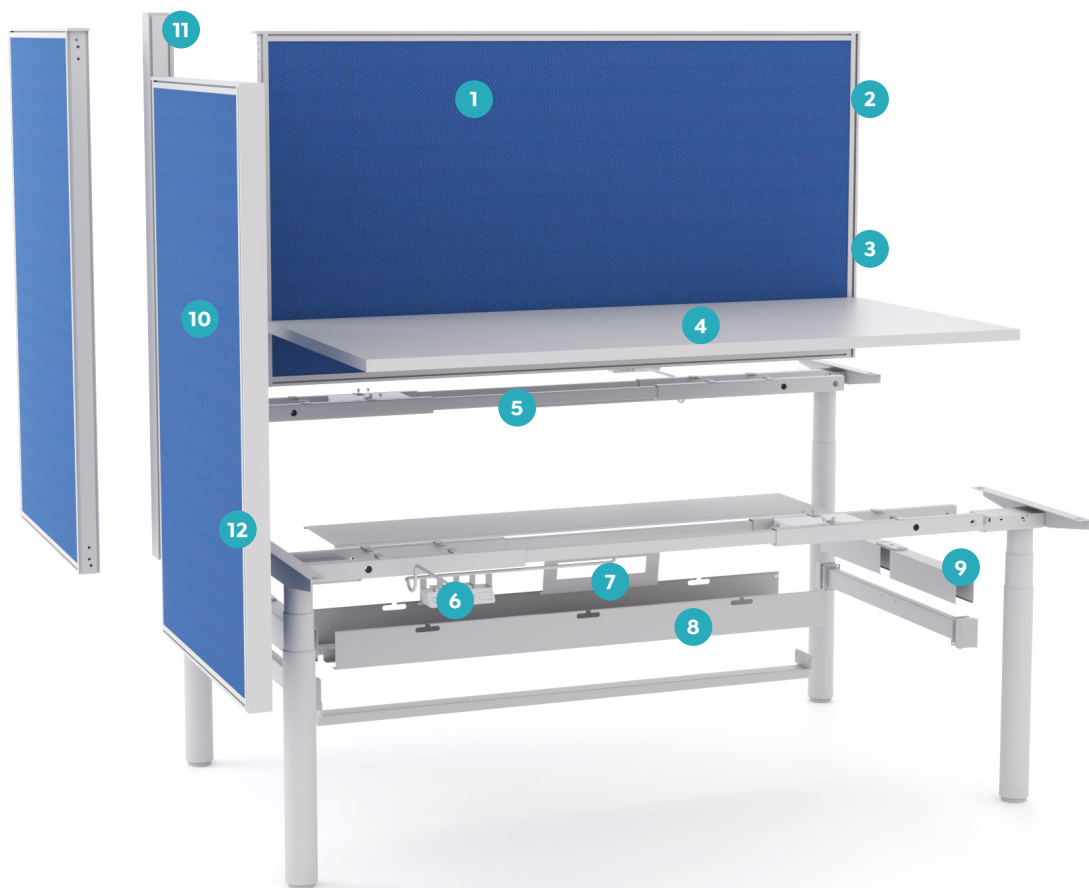

Components List for AGE2DSD1875W + AGCS18STU_W_BB + RETURN SCREENS

1. 1 x **STU50918_W_BB** Studio Screen 1800w - Breathe Baby Blue
2. 1 x **STU50PFIN9_W** Studio Panel Finish - White
3. 4 x **STU50STAB_W** Screen Stabiliser - White
4. 2 x **AXD1875_W** Axis Straight Desk Top W1800 x D750 x H25 mm
5. 2 x **AGWRAIL15-21_W** Agile Winder Rail Set 1500-2100 - White
6. 2 x **AGDATA_B** Agile Cable Tray Data Bracket - Black
7. 2 x **AGDSDGPO4_B** Agile DSD Cable Tray GPO Bracket - Black
8. 1 x **AGDTRAY18_W** Agile DSD Cable Tray & Cover 1800 mm - White
9. 2 x **AGE2LEGD_W** Agile Electric 2C Leg Double Side - White
10. 2 x **STU5012075_W_BB** Studio Screen 750w - Breathe Baby Blue
11. 1 x **STU5093P1200_W** Studio Post - White
12. 2 x **STU50PFIN12_W** Studio Panel Finish - White