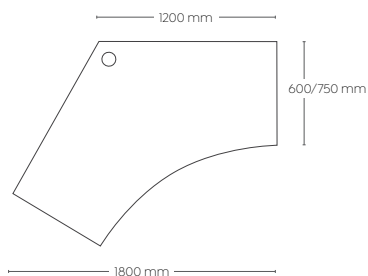

120° Workstations