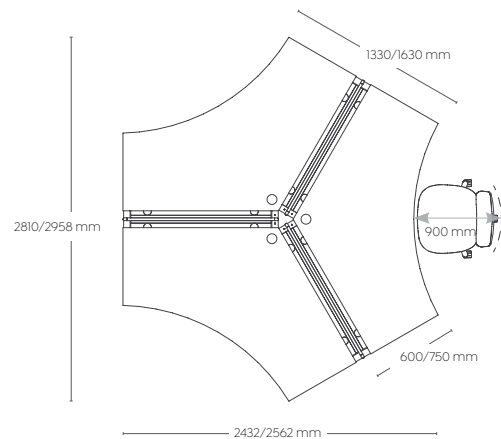

120° Workstations