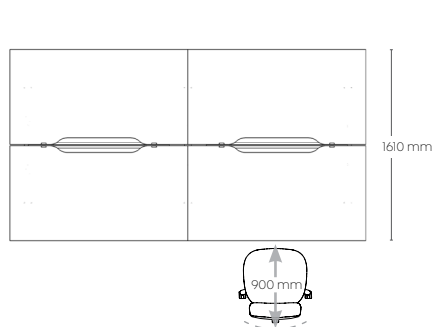

90° two piece worktop with a join at 1200 mm along the left or right hand side

90° worktops include cable ports

Single Desks

90° Workstations

When ordering select Right Hand (RH) or Left Hand (LH) join

Shared Desks