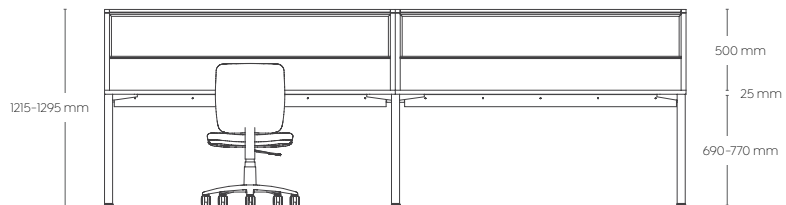

Desk Mounted Screens