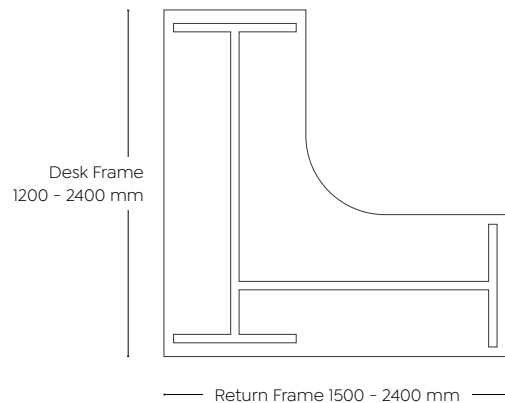

Agile

Workstations 90° - Fixed | 715 mm High

Product	Description	Worktop	Code	50+ Frame Only AUD$	
AGF90181875B_WLH	Single 90° Workstation <i>90° worktops come in two pieces</i>	1800 x 1800 x 750	OG_AGF90181875#_##LH	Contact the team for bulk pricing	
			OG_AGF90181875#_##RH		
AGF90D181875W_NO	Double 90° Workstation* <i>Excludes DSD cable management trays</i> <i>90° worktops come in two pieces</i>	1800 x 1800 x 600	OG_AGF90D18186#_##		
			1800 x 1800 x 750		OG_AGF90D181875#_##

90° Worktops come in two pieces

Worktops - Melamine

- **W** ## = **W (White)** - Select top colour when ordering.
- **NO** ## = **NO (New Oak)** - Select top colour when ordering.

Desk Frames - Powdercoat

- **W** # = **W (White)** - Select frame colour when ordering.
- **B** # = **B (Black)** - Select frame colour when ordering.

Cable Management

* To add cable management trays to double sided desks, change "DSD" to "DSDCM".

DSD

DSDCM