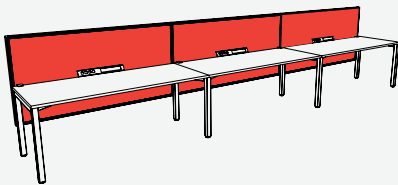

2. Select your worktop size and colour

3. Select your cable management

4. Select your screen type and finish

5. Select your softwire components

= In-stock

= Made to Order

Workspaces

Single Sided