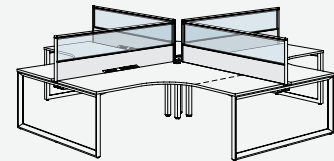

Anvil

Select by Component

Select by Component

Select your product by components from the following pages using the key below for colours and finishes.

1. Select your frame components and colour

2. Select your worktop size and colour

3. Select your cable management

4. Select your screen type and finish

5. Select your softwire components

= In-stock

= Made to Order

Workspaces

Corners

Worktops - Melamine

= **W (White)** - Select top colour when ordering.

= **NO (New Oak)** - Select top colour when ordering.

Desk/Studio50 Frames - Powdercoat

= **W (White)** - Select frame colour when ordering.

= **B (Black)** - Select frame colour when ordering.

22 mm Fabric (White Edge Only) or 50 mm Studio Screens (White or Black Edge)

= Breathe

= Splice

Slide-on Return Screens

= AcoustiQ Panel