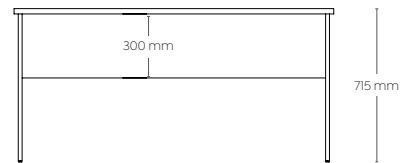

EkoSystem

Product Specifications

Frames

Melamine - 18 mm E1 grade substrate finished in studio white or charcoal with matching 2 mm PVC edge

Worktop height 715 mm

Worktops

Melamine - 25 mm E1 grade substrate finished in studio white or new oak with matching 2 mm PVC edge

90° two piece worktop with a join at 1200 mm along the left or right hand side

Power & Data

Cable ports on all single desks & workstations

Shared desks use Anvil style cable management

Features

Fast assembly system

BIFMA tested fittings

Single Desks