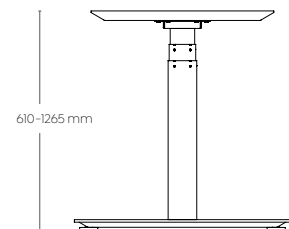

3 Column Electric Adjust
Motor Per Leg
(Desk & Workstation)
(Speed 30 mm/sec)