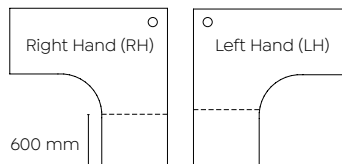

Agile

Workstations 90° - Electric 2 Column | Single Motor | 685-1130 mm High

Product	Description	Worktop	Code	50+ Frame Only AUD$	
AGE290181875B_WLH	Single 90° Workstation 90° worktops come in two pieces	1800 x 1800 x 750	OG_AGE290181875#_##LH	Contact the team for bulk pricing	
			OG_AGE290181875#_##RH		
AGE290D181875B_NO	Double 90° Workstation* Excludes DSD cable management trays 90° worktops come in two pieces	1800 x 1800 x 600	OG_AGE290D18186#_##		
			1800 x 1800 x 750		OG_AGE290D181875#_##

90° Worktops come in two pieces

Frame Components for Right hand

- 1 x AGE2LEGLSH_#
- 1 x AG2CRAIL1218_#
- 1 x AGE2RHRLEG_#

Frame Components for Left hand

- 1 x AGE2LEGS_#
- 1 x AG2CRAIL1218_#
- 1 x AGE2LHRLEG_#

Worktops - Melamine

= **W (White)** - Select top colour when ordering.

= **NO (New Oak)** - Select top colour when ordering.

Desk Frames - Powdercoat

= **W (White)** - Select frame colour when ordering.

= **B (Black)** - Select frame colour when ordering.

Cable Management

* To add cable management trays to double sided desks, change "DSD" to "DSDCM".