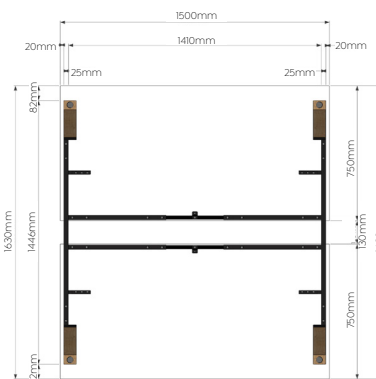

25mm Adjustable Foot

70 x 50mm leg

Worktops

Melamine - 25 mm E1 grade substrate finished in studio white with matching 2 mm PVC edge

Screens

Radius18 Screens (standard height 400mm above worktop)

Studio50 Screens (standard height 500mm above worktop)

AcoustiQ Screens (standard height 300mm above worktop)

Plantation Single Desks (Typical Frame Dimensions)

Plantation Desk & Return (Typical Frame Dimensions)

Plantation Double Sided Desks (Typical Frame Dimensions)