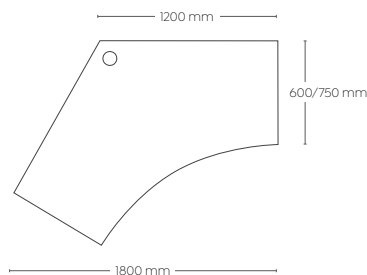

120° Workstations