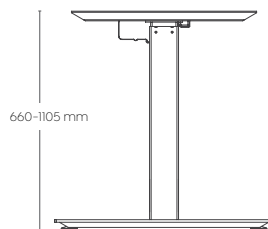

2 Column Electric Adjust
Single Motor
(Speed 22 mm/sec)