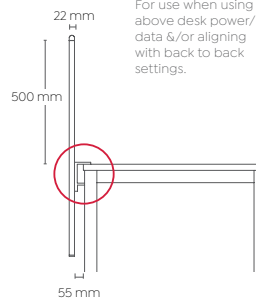

Offset Bracket

For use when using above desk power/data &/or aligning with back to back settings.