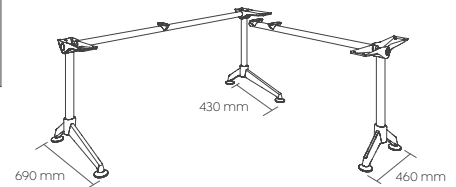

90° Workstations