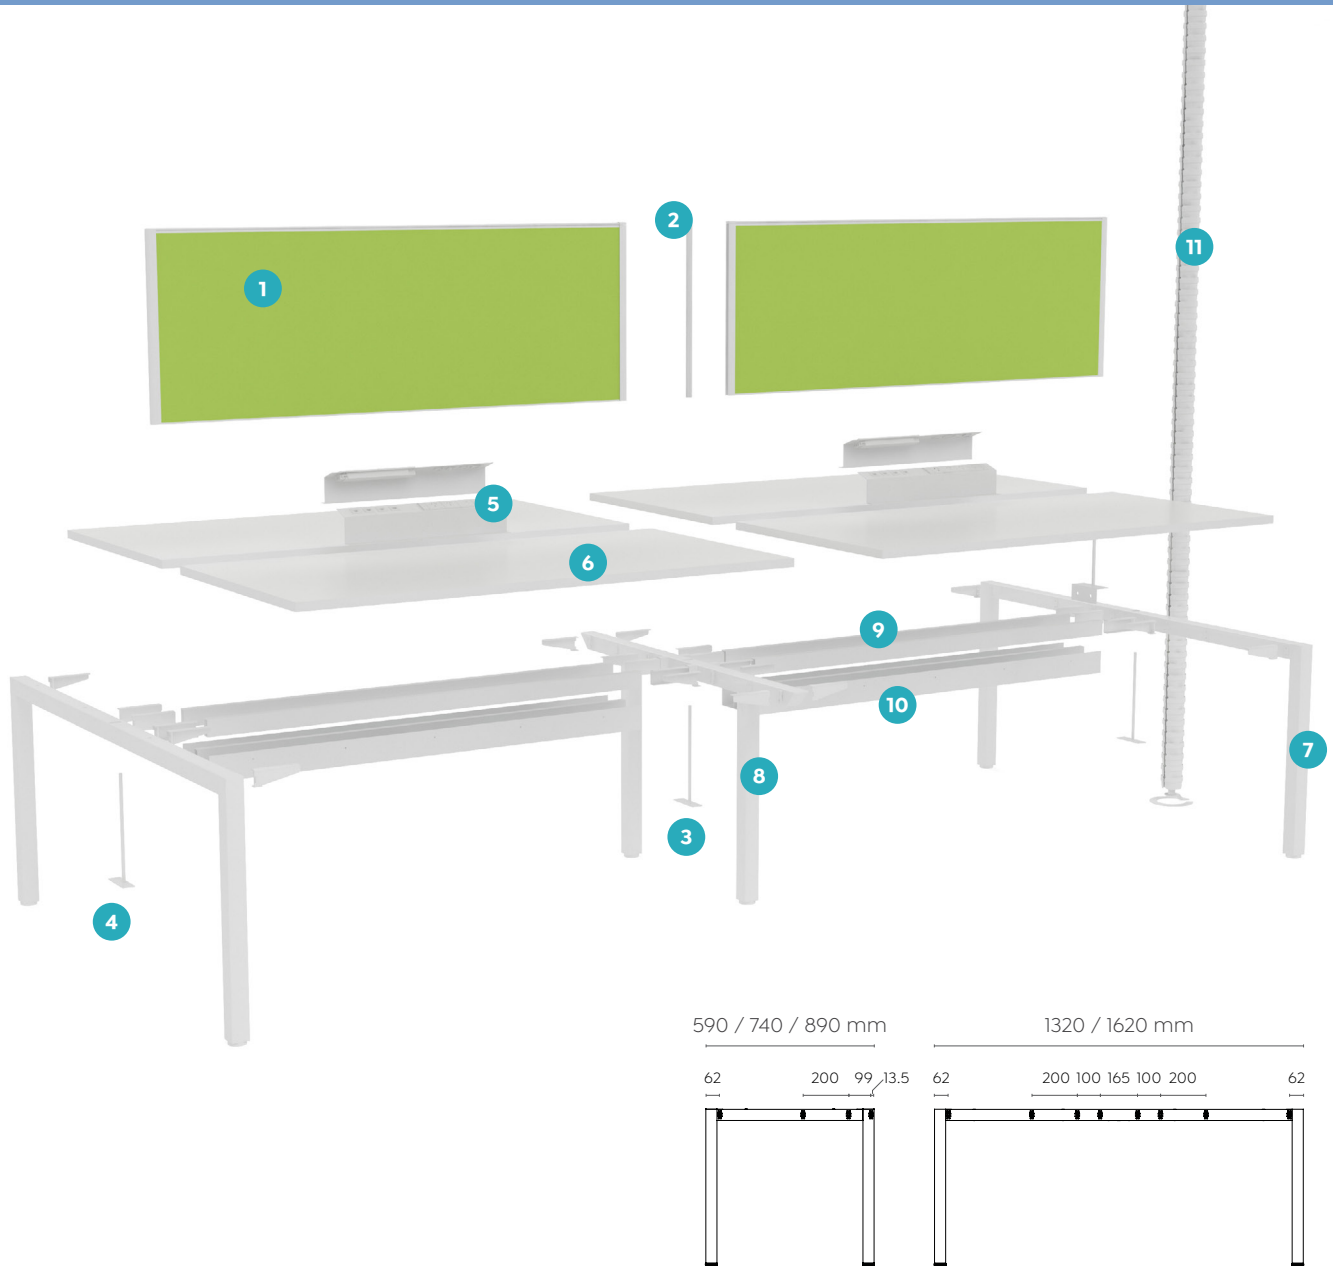

Components List for AX4DSD1875_LG

1. **1 x AX18053_BRLG** Top Mount Screen 1800 x 525 - Breathe Lime Green
2. **1 x AX_KP510_W** Screen Joining Pole & Top Cap 525H - White
3. **1 x OPCBSCBR_M_W** Axis System Middle Leg Screen Bracket - White
4. **2 x OPCBSCBR_E_W** Axis System End Leg Screen Bracket - White
5. **4 x AXDATA_A_W** Axis Above Desk Power & Data Plate - White
6. **4 x AXD1875_W** Axis Straight Desk Top W1800 x D750 x H25 mm - White
7. **1 x AXLEG162EKD_W** Axis End Leg Set 1620W KD - White
8. **1 x AXLEG132IKD_W** Inset Shared Leg Set 1320W KD - White
9. **4 x AXRAIL169A_W** Axis Rail 1690 - White
10. **2 x AXDTRAY180_W** Double Sided Tray 1680 - White
11. **1 x 530021** Ceiling Start (2700 Umbilical + 3500 Lead + 4GPO + 4 Data Bezels)
12. **3 x 530024** Desk Kit (2000 Lead + 4GPO + 4 Data Bezels)