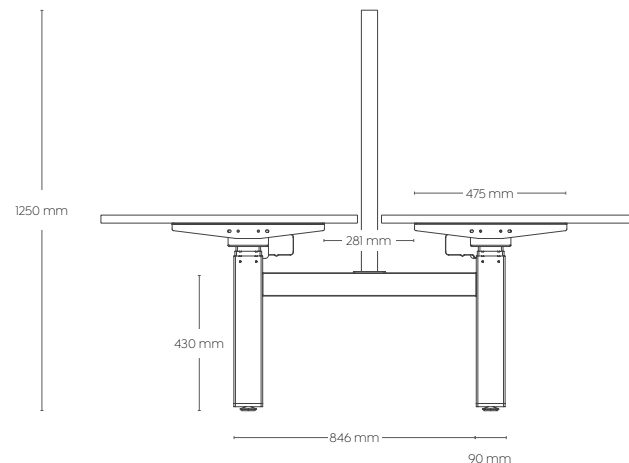

Double Sided Screens