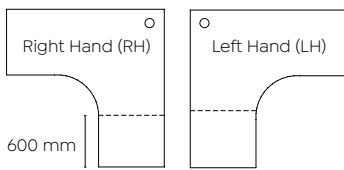

Agile+

Workstations 90° & 120° - Electric 3 Column | Triple Motor | 635-1290 mm High

Product	Description	Worktop	Code	50+ Frame Only AUD$
AG3MEW181875W_NORH	Single 90° Workstation 90° worktops come in two pieces	1800 x 1800 x 750	OG_AG3MEW181875#_##LH	 Contact the team for bulk pricing
			OG_AG3MEW181875#_##RH	
AG3ME121275B_W	Single 120° Workstation White Worktop Only	1200 x 1200 x 750	OG_AG3ME121275#_W	 Contact the team for bulk pricing

90° Worktops come in two pieces

Worktops - Melamine

- **W** ## = **W (White)** - Select top colour when ordering.
- **NO** ## = **NO (New Oak)** - Select top colour when ordering.

Desk Frames - Powdercoat

- **W** # = **W (White)** - Select frame colour when ordering.
- **B** # = **B (Black)** - Select frame colour when ordering.