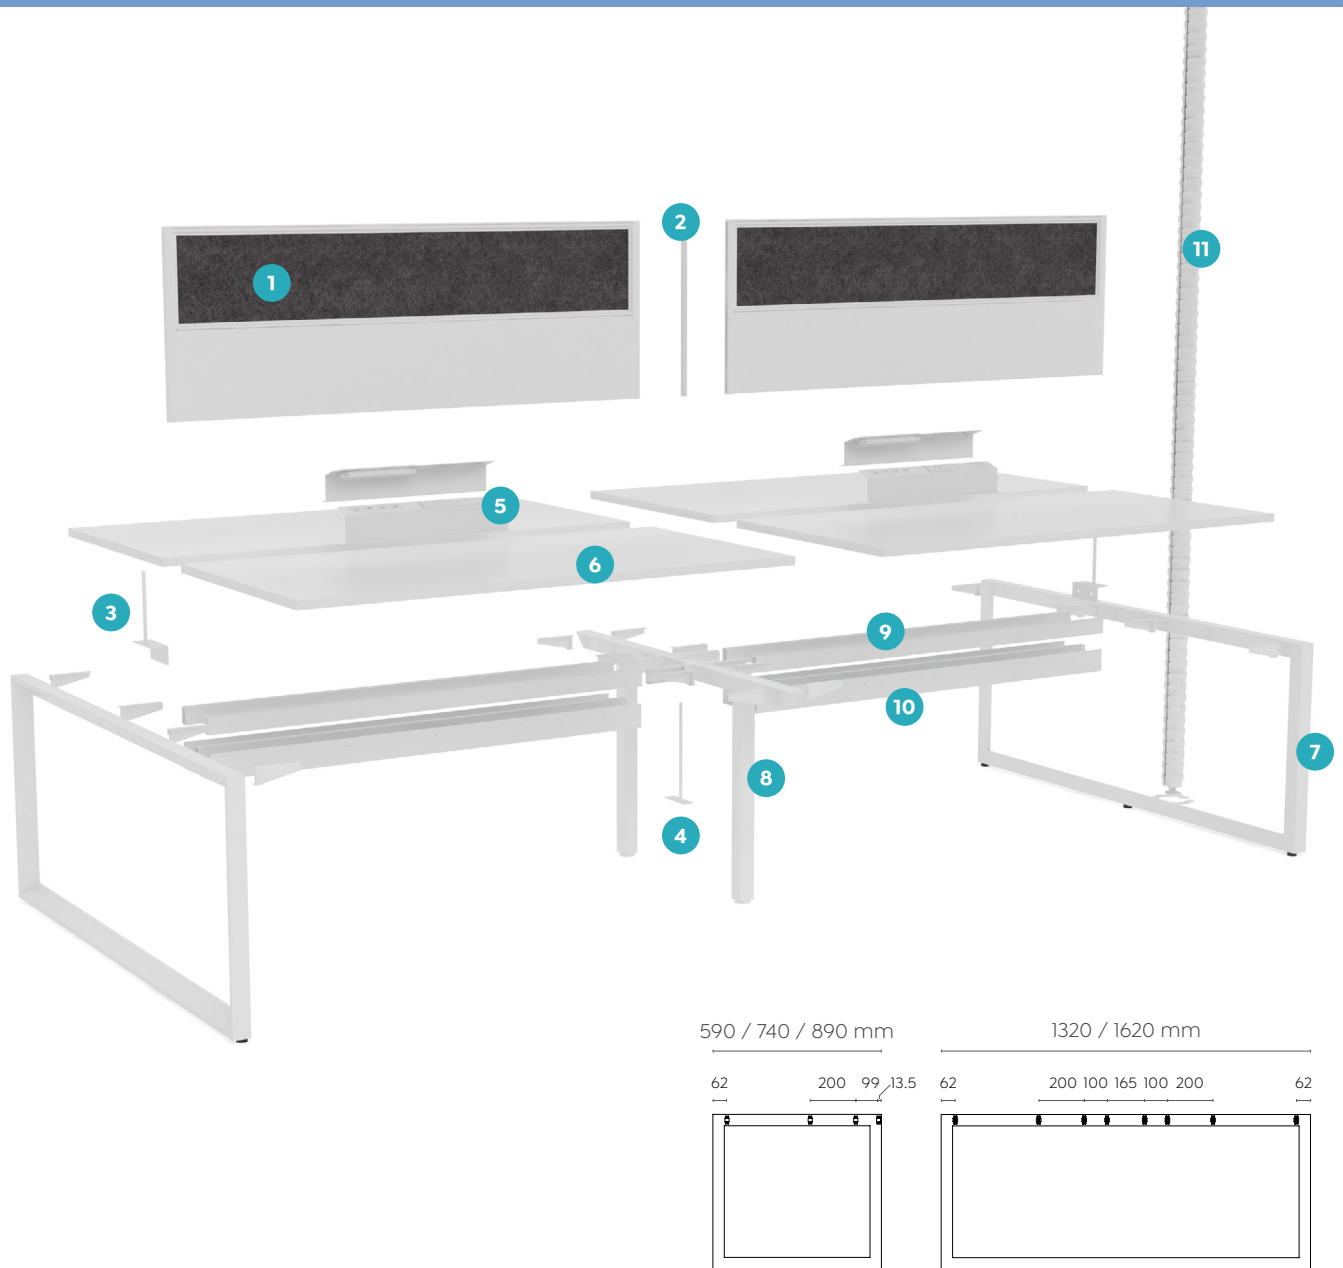

Components List AN4DSD1875_WS

1. **2 x AX18053TECH_S_W** Top Mount Screen 1800 x 525 - Smoke/White
2. **1 x AX_KP510_W** Screen Joining Pole & Top Cap 525H - White
3. **2 x ANVBRACKEND_W** Anvil Screen Bracket - White
4. **1 x OPCBSCBR_M_W** Axis System Middle Leg Screen Bracket - White
5. **4 x AXDATA_A_W** Axis Above Desk Power & Data Plate - White
6. **4 x AXD1875_W** Axis Straight Desk Top W1800 x D750 x H25 mm - White
7. **1 x ANVLEG162EKD_W** Anvil End Leg Set 1620W KD - White
8. **1 x AXLEG132IKD_W** Inset Shared Leg Set 1320W KD - White
9. **4 x AXRAIL169A_W** Axis Rail 1690 - White
10. **2 x AXDTRAY180_W** Double Sided Tray 1680 - White
11. **1 x 530021** Ceiling Start (2700 Umbilical + 3500 Lead + 4GPO + 4 Data Bezels)
12. **3 x 530024** Desk Kit (2000 Lead + 4GPO + 4 Data Bezels)