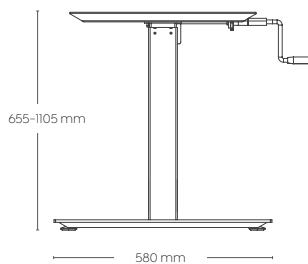

Desk/Workstation Frame Heights (excludes worktop)

Winder Adjust
(Speed 5 mm/turn)