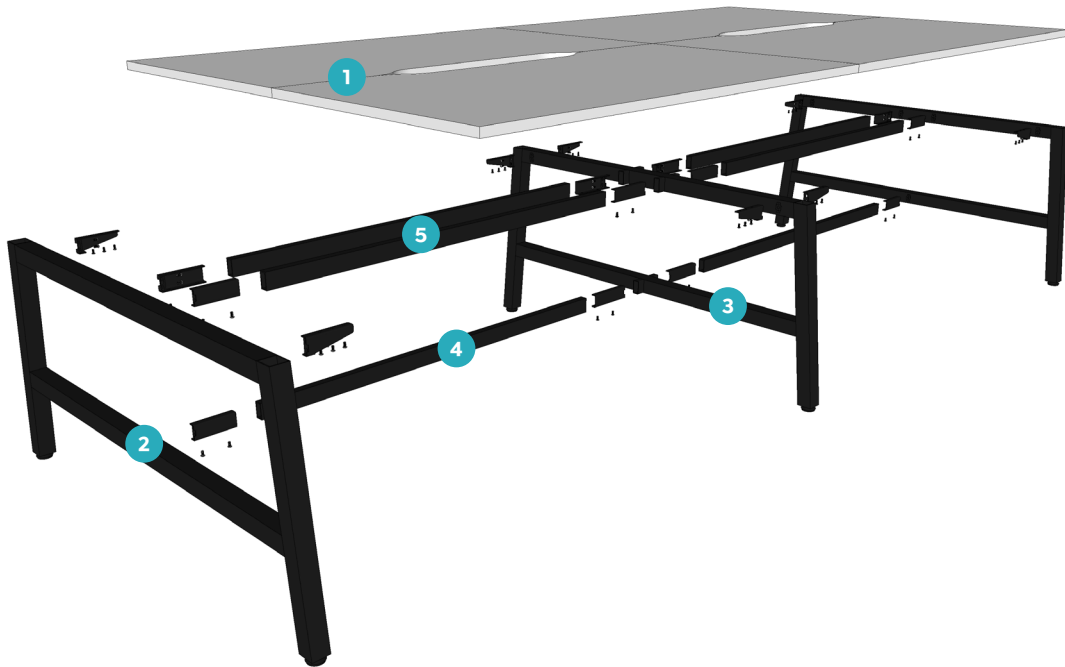

Trestle Bench

Product Specifications

Components List

1. 4 x OG_AXD158S_W Axis straight worktop with scallop 1500mm x 800mm x 25mm - White
2. 1 x OG_TRESLEG149EKD_B Trestle End leg set - 1490mm
3. 1 x OG_TRESLEG149SKD_B Trestle Shared leg - 1490mm
4. 2 x OG_AXBOTRAIL139_B Axis Bottom Rail - 1390mm
5. 4 x OG_AXRAIL139A_B Axis Rail - 1390mm