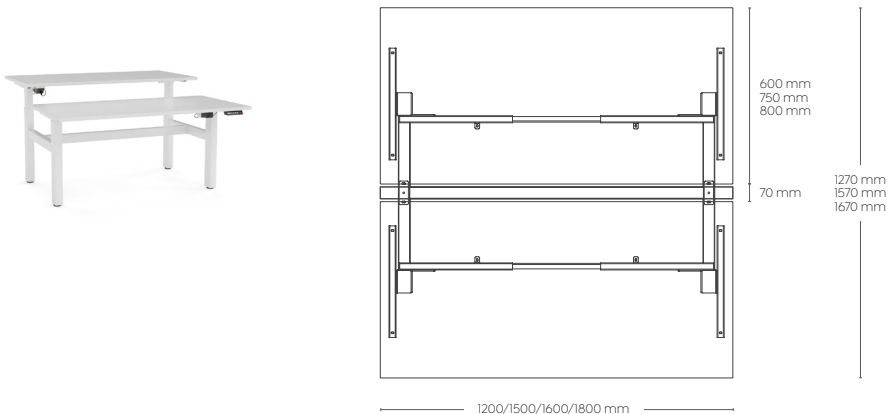

Double Sided Desks - Single & Double Motor