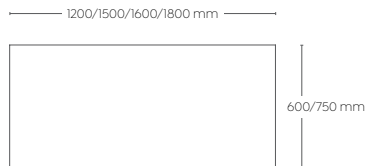

Axis

Product Specifications

Frames

50 x 50 mm square legs
50 x 25 mm rails

80 mm height adjustment in each foot

Arctic white or black powdercoat finish

Multiple rail positions on each frame

Worktop height 715 mm

Worktops

Melamine - 25 mm E1 grade substrate finished in studio white or new oak with matching 2 mm PVC edge

90° two piece worktop with a join at 1200 mm along the left or right hand side

90° & 120° worktops include cable ports

Power & Data

Trays and plates are included with all workstations priced with screens. This includes:

- Solid metal segregated cable management trays
- Desktop level power & service mounting plates with cut outs (Cut outs fit Elsafe/CMS quad GPO & data bezels - excludes cable and software outlets)

Single & Double Sided Desks