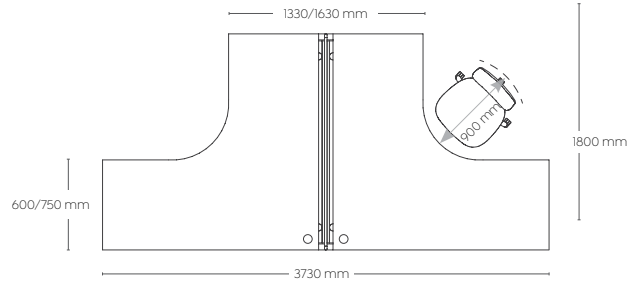

90° Workstations