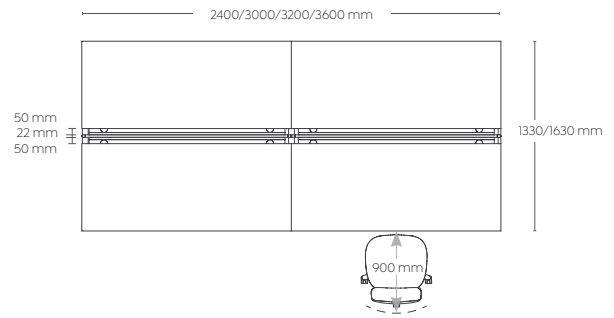

Frames

50 x 50 x 50 mm triangle frame with 50 x 25 mm rails

30 mm height adjustment in each foot

Arctic white or black powdercoat finish

Multiple rail positions on each frame

Worktop height 715 mm

Worktops

Melamine - 25 mm E1 grade substrate finished in studio white or new oak with matching 2 mm PVC edge

90° two piece worktop with a join at 1200 mm along the left or right hand side

90° & 120° worktops include cable ports

Power & Data

Trays and plates are included with all workstations priced with screens. This includes:

- Solid metal segregated cable management trays
- Desktop level power & service mounting plates with cutouts (Cutouts fit Elsafe/CMS quad GPO & data bezels - excludes cable and software outlets)

Single & Double Sided Desks