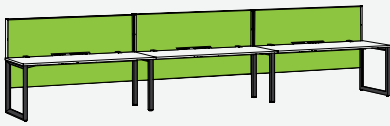

2. Select your worktop size and colour

3. Select your cable management

4. Select your screen type and finish

5. Select your softwire components

= In-stock

= Made to Order

Workspaces

Single Sided