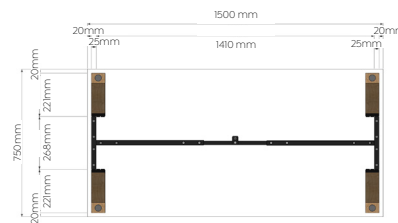

Plantation

Product Specifications

Frames

Legs constructed with black powder coat top housing and natural finish solid oak.

Single desks & DSD configurations

Black powdercoat rails and connectors

Worktop height 720 mm

25mm Adjustable Foot

70 x 50mm leg

Worktops

Melamine - 25 mm E1 grade substrate finished in studio white with matching 2 mm PVC edge

Screens

Radius18 Screens (standard height 400mm above worktop)

Studio50 Screens (standard height 500mm above worktop)

AcoustiQ Screens (standard height 300mm above worktop)

Plantation Single Desks (Typical Frame Dimensions)

Plantation Desk & Return (Typical Frame Dimensions)

Plantation Double Sided Desks (Typical Frame Dimensions)