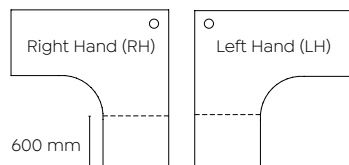

Agile

Workstations 90° - Fixed | 715 mm High

Product	Description	Worktop	Code	50+ Frame Only AUD$	
AGF90181875B_WLH	Single 90° Workstation <i>90° worktops come in two pieces</i>	1800 x 1800 x 750	OG_AGF90181875#_##LH	Contact the team for bulk pricing	
			OG_AGF90181875#_##RH		
AGF90D181875W_NO	Double 90° Workstation* <i>Excludes DSD cable management trays</i> <i>90° worktops come in two pieces</i>	1800 x 1800 x 600	OG_AGF90D18186#_##		
			1800 x 1800 x 750		OG_AGF90D181875#_##

90° Worktops come in two pieces

Worktops - Melamine

- **W** ## = **W (White)** - Select top colour when ordering.
- **NO** ## = **NO (New Oak)** - Select top colour when ordering.

Desk Frames - Powdercoat

- **W** # = **W (White)** - Select frame colour when ordering.
- **B** # = **B (Black)** - Select frame colour when ordering.

Cable Management

* To add cable management trays to double sided desks, change "DSD" to "DSDCM".

DSD

DSDCM