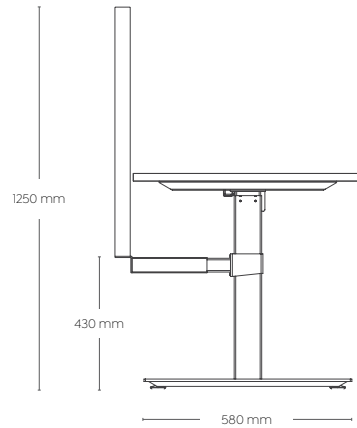

Agile

Product Specifications

Studio50 Screens

50 mm thickness

Breathe or Splice fabric all over

Light weight rigid core is pinnable

50 mm extruded aluminium frame

Frame finished in white or black powdercoat

Option for ducting with power data punch-outs to suit Elsafe/CMS cables/Sockets/GPO's/Data bezels

Breathe

Splice

Screen Glide Detail

DSD Mounting Detail

Single Sided Screens

Double Sided Screens