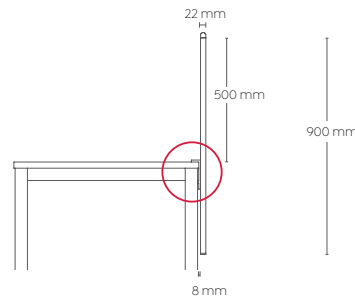

Standard Bracket