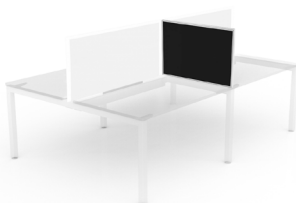

Offset Bracket

For use when using above desk power/data &/or aligning with back to back settings.

Desk Mounted Screens

Return Screens Split & Slide-on

Slide-on Return Screens
Only compatible with 750 mm deep worktops and when inset legs are used