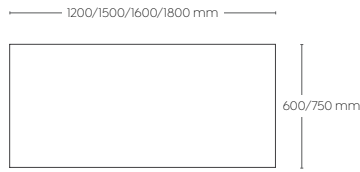

Frames

50 x 50 x 50 mm triangle frame with 50 x 25 mm rails

30 mm height adjustment in each foot

Arctic white or black powdercoat finish

Multiple rail positions on each frame

Worktop height 715 mm

Worktops

Melamine - 25 mm E1 grade substrate finished in studio white or new oak with matching 2 mm PVC edge

90° two piece worktop with a join at 1200 mm along the left or right hand side

90° & 120° worktops include cable ports

Power & Data

Trays and plates are included with all workstations priced with screens. This includes:

- Solid metal segregated cable management trays
- Desktop level power & service mounting plates with cutouts (Cutouts fit Elsafe/CMS quad GPO & data bezels - excludes cable and software outlets)

Single & Double Sided Desks