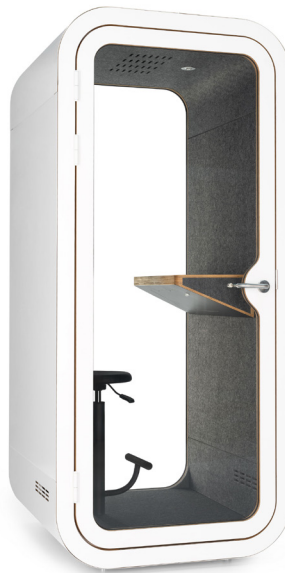

Qzone

Qzone

318

Qzone
Axis Phonebooth

Description	Code	Lead Time
<p>Phonebooth Standard Grey AcoustiQ Panel Sides 1100 (w) x 1100 (d) x 2215 (h) mm</p>	PBOOTH1_NO	
	PBOOTH1_W	

Description	Code	Lead Time
<p>Stool Inside Button Stool</p>		

Stool Fabric Please specify your chosen fabric colour when ordering.

= Splice

- GR
- CH
- BK
- BL
- YL
- GN
- OR
- RD
- LO
- FS
- SL
- SC

*Create a space of calm
within a space of vibrancy.*

A white, cylindrical office pod with a large glass window is mounted on a wall. The pod is set against a light-colored, textured wall. To the right, a black rectangular panel is mounted on the wall. The floor is a light-colored, polished surface. A large green plant is visible in the foreground on the left side. The lighting is warm and focused on the pod.

*When silence is golden
and privacy is paramount,
the SpacePod offers the
perfect escape from the
noisy office floor*

SpacePod

SpacePod

322

SpacePod
Colour Options

Standard Colours - In Stock

Colour Options - Exterior colour options