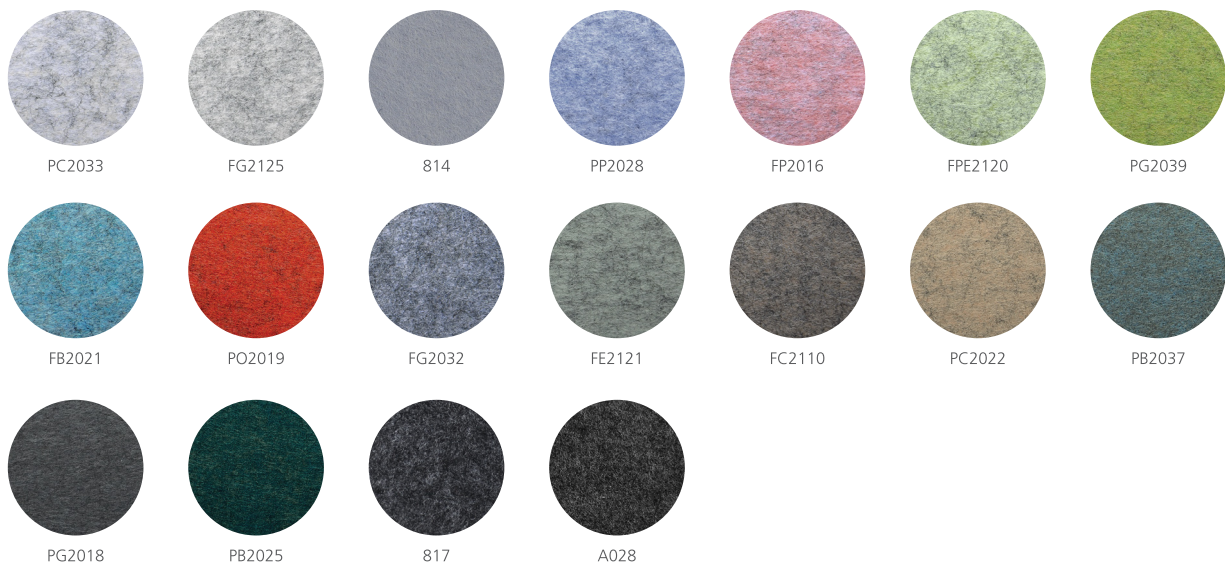

Stool Fabric Please specify your chosen fabric colour when ordering.

= Splice

- GR
- CH
- BK
- BL
- YL
- GN
- OR
- RD
- LO
- FS
- SL
- SC

*Create a space of calm
within a space of vibrancy.*

A white, cylindrical office pod with a large glass window is mounted on a wall. The pod is set against a light-colored, textured wall. To the right, a black rectangular panel is mounted on the wall. The floor is a light-colored, polished surface. A large green plant is visible in the foreground on the left side. The lighting is warm and focused on the pod.

*When silence is golden
and privacy is paramount,
the SpacePod offers the
perfect escape from the
noisy office floor*

SpacePod

SpacePod

322

SpacePod
Colour Options

Standard Colours - In Stock

Colour Options - Exterior colour options

Colour Options - Frame and table

Colour Options - Sofa Upholstery

Colour Options - Interior - PET acoustic felt

Custom colours have lead time - contact an AcoustiQ representative for details