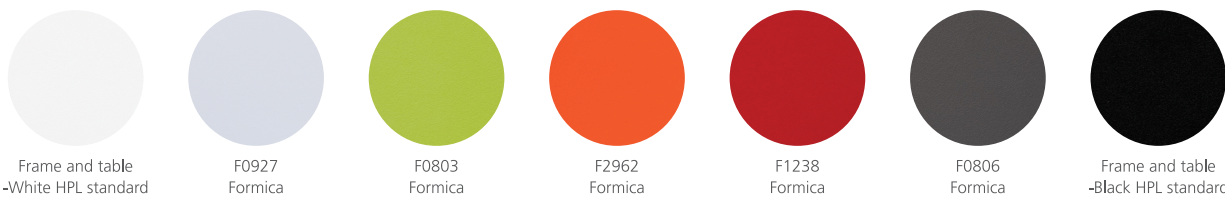

Stool Fabric Please specify your chosen fabric colour when ordering.

= Splice

- GR
- CH
- BK
- BL
- YL
- GN
- OR
- RD
- LO
- FS
- SL
- SC

*Create a space of calm
within a space of vibrancy.*

A white, cylindrical office pod with a large glass window is mounted on a wall. The pod is set against a light-colored, textured wall. To the right, a black rectangular panel is mounted on the wall. The floor is a light-colored, polished surface. A large green plant is visible in the foreground on the left side. The lighting is warm and focused on the pod.

*When silence is golden
and privacy is paramount,
the SpacePod offers the
perfect escape from the
noisy office floor*

SpacePod

SpacePod

322

SpacePod
Colour Options

Standard Colours - In Stock

Colour Options - Exterior colour options

Colour Options - Frame and table

Colour Options - Sofa Upholstery

Colour Options - Interior - PET acoustic felt

Custom colours have lead time - contact an AcoustiQ representative for details