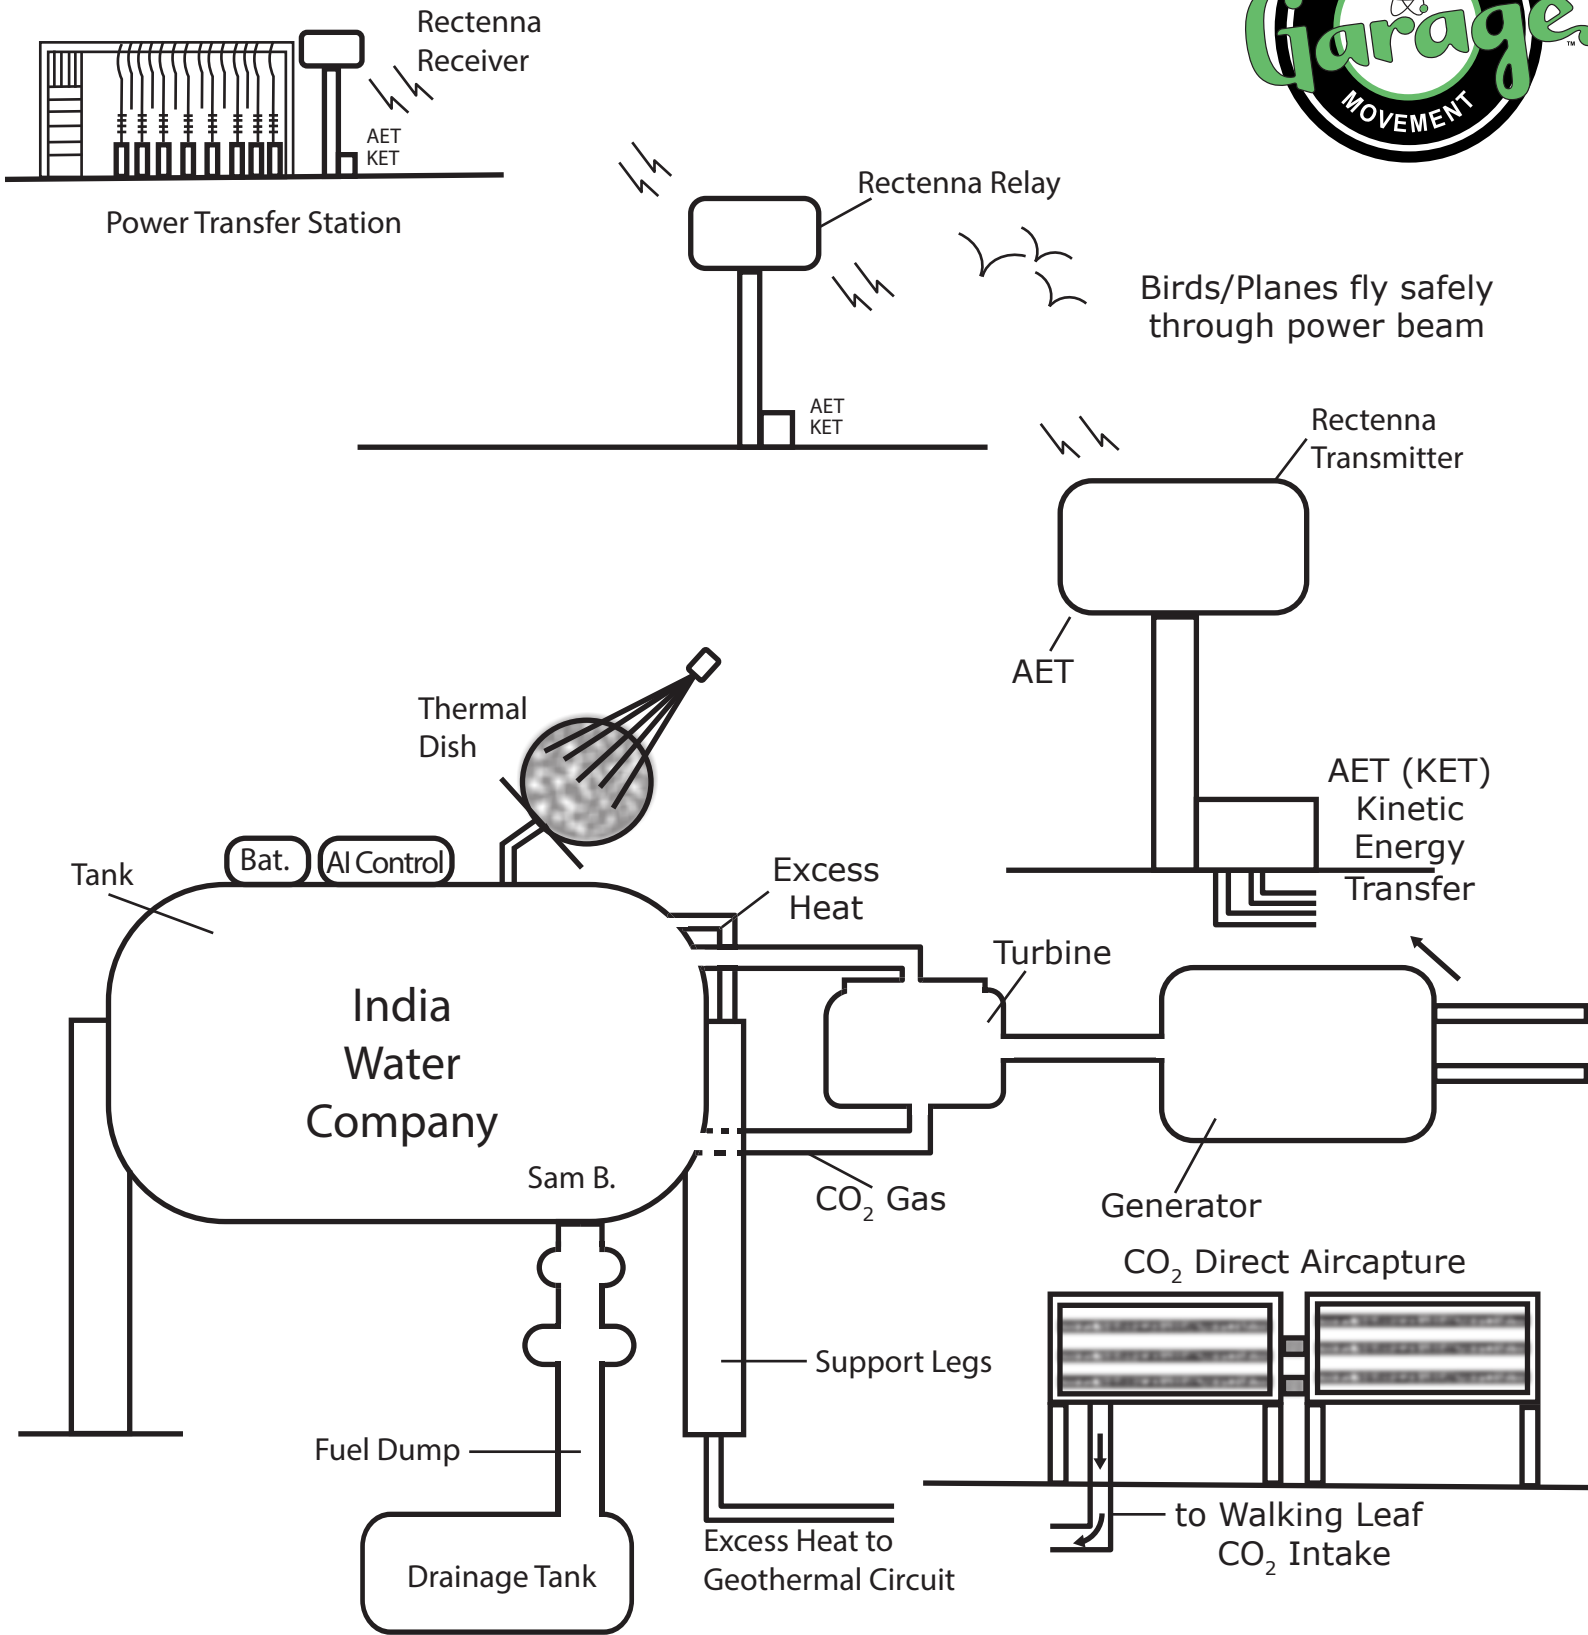

Walking Leaf Energy Transmission

Note: Walking Leaf and the Atmospheric Electrical System (AETS) work together. Both can appear to be water tanks pre-installation.