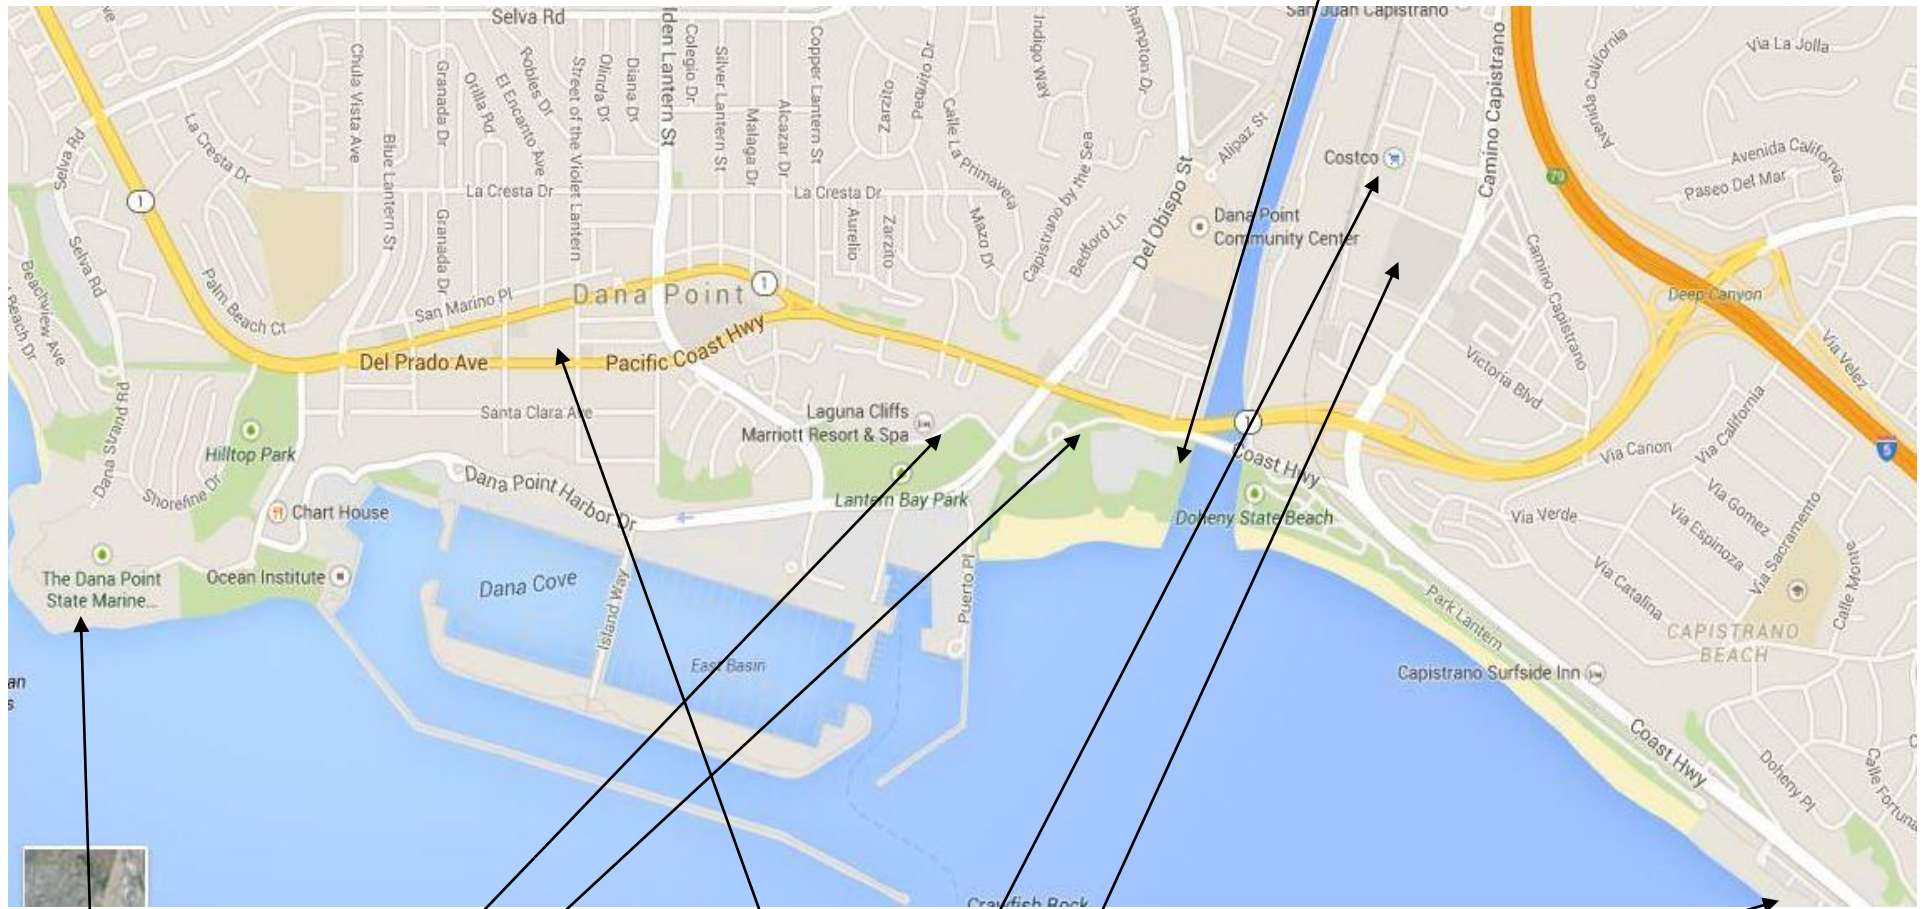

Map 2 – Walking and Shopping

(Bike Trail Entrance to San Juan Capistrano)

- Dana Point Headlands
- Dana Point Upper Trail
- Walk to Harbor

- Costco
- Smart and Final
- Albertsons

Beach House

Walking

Shopping