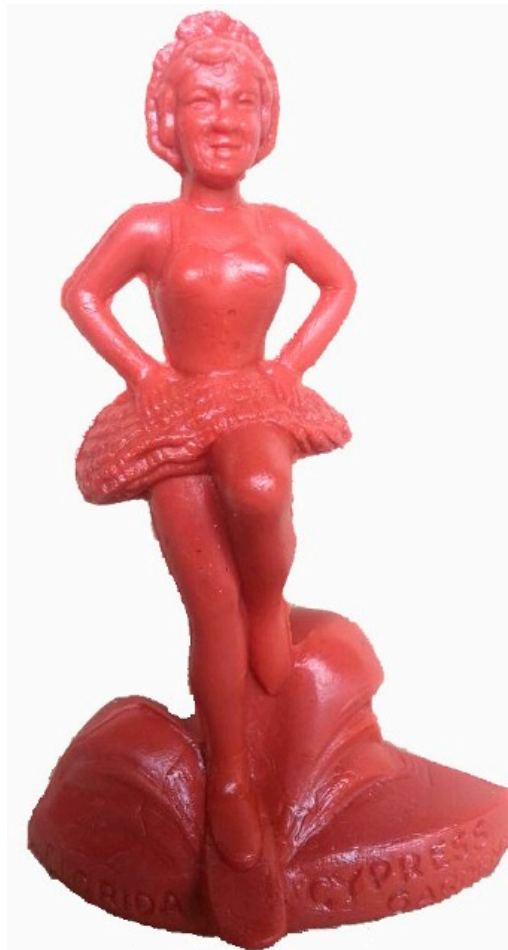

Website last updated: 04-18-2016

Club-A-Rama v2.0

WEEK 15

WATER SKI GIRL

c1968 Cypress Gardens, FL

The **WATER SKI GIRL** was first used (and ONLY used) at Cypress Gardens in Kissimmee Gardens. Cypress Gardens opened in 1936 as a botanical garden, but over the years became one of the biggest attractions in Florida. It became known as the "Water Ski Capital of the World" because it was the site of many water ski landmark first and over 50 world records. A string of Esther Williams moview and TV specials were filmed there in the 1950s and 60s.