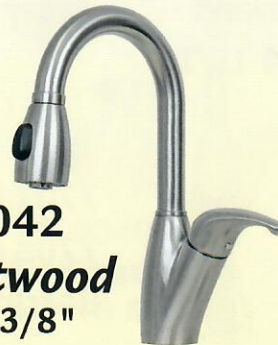

Lead Free Healthy Choice Faucet™

What Style Faucet Do You Prefer?

Infinity Faucet Collection Solid 304 Stainless Steel

- Forward Motion Only Handles
- New Advanced Swivel Hose
- No Peel Stainless Steel Heads
- Spring Retraction No Weights
- Ceramic Disc Cartridge
- No Finish to Wear Off
- Single Hole Installation
- Limited Lifetime Warranty

SB-6050
Richmond
HT 16 15/16"

SB-6052
Preston
HT 15 1/4"

SB-7020
Bradfield
HT 26 3/16"

SB-6040
Lexington
HT 16 5/16"

SB-6042
Brentwood
HT 14 3/8"

SB-6020
Bristol
HT 10 3/8"

**Soap
Dispenser**

Standard

SB-6060
Only

SB-6060
Hamilton
HT 16 5/16"

SB-6080
Ashen
HT 16 15/16"

SB-6070
Windsor
HT 14 3/16"