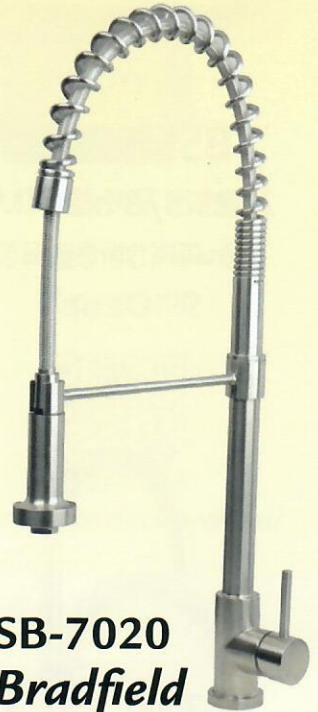

Lead Free Healthy Choice Faucet™

What Style Faucet Do You Prefer?

Infinity Faucet Collection Solid 304 Stainless Steel

- Forward Motion Only Handles
- New Advanced Swivel Hose
- No Peel Stainless Steel Heads
- Spring Retraction No Weights
- Ceramic Disc Cartridge
- No Finish to Wear Off
- Single Hole Installation
- Limited Lifetime Warranty

SB-6050
Richmond
HT 16 15/16"

SB-6052
Preston
HT 15 1/4"

SB-7020
Bradfield
HT 26 3/16"

SB-6040
Lexington
HT 16 5/16"

SB-6042
Brentwood
HT 14 3/8"

SB-6020
Bristol
HT 10 3/8"

**Soap
Dispenser**

Standard

SB-6060
Only

SB-6060
Hamilton
HT 16 5/16"

SB-6080
Ashen
HT 16 15/16"

SB-6070
Windsor
HT 14 3/16"