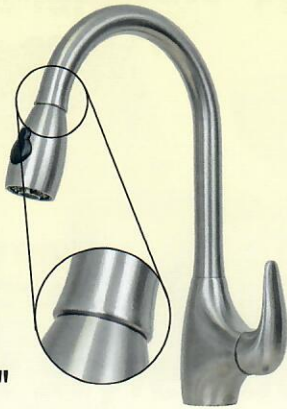

Lead Free Healthy Choice Faucet™

What Style Faucet Do You Prefer?

Infinity Faucet Collection Solid 304 Stainless Steel

- Forward Motion Only Handles
- New Advanced Swivel Hose
- No Peel Stainless Steel Heads
- Spring Retraction No Weights
- Ceramic Disc Cartridge
- No Finish to Wear Off
- Single Hole Installation
- Limited Lifetime Warranty

SB-6050
Richmond
HT 16 15/16"

SB-6052
Preston
HT 15 1/4"

SB-7020
Bradfield
HT 26 3/16"

SB-6040
Lexington
HT 16 5/16"

SB-6042
Brentwood
HT 14 3/8"

SB-6020
Bristol
HT 10 3/8"

**Soap
Dispenser**

Standard

SB-6060
Only

SB-6060
Hamilton
HT 16 5/16"

SB-6080
Ashen
HT 16 15/16"

SB-6070
Windsor
HT 14 3/16"