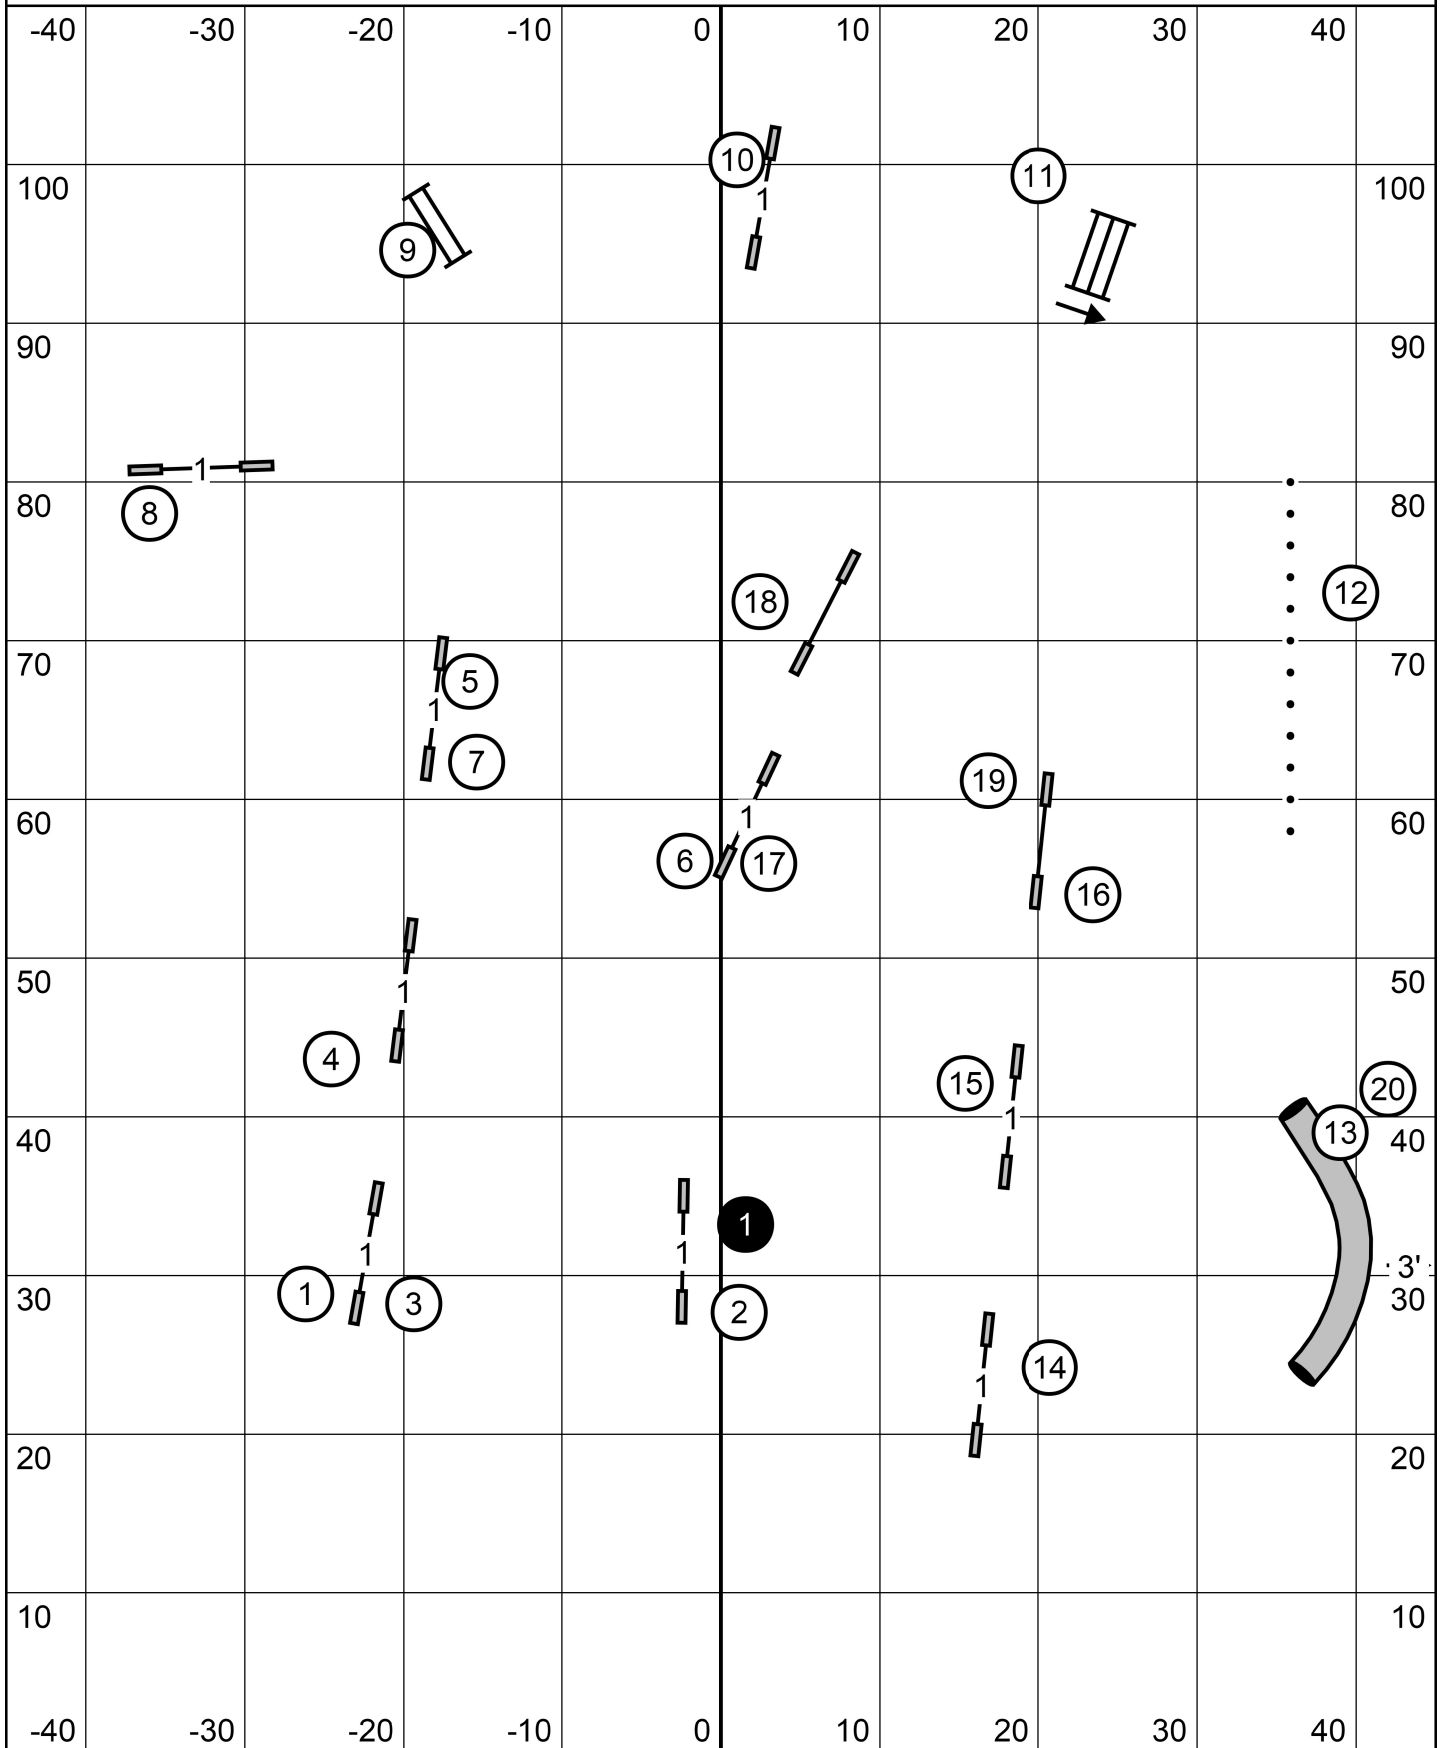

American Shetland Sheepdog Association  
Friday, March 18, 2022  
Judge: Karen A Winter  
E/M JWW

American Shetland Sheepdog Association  
Friday, March 18, 2022  
Judge: Karen A Winter  
Novice JWW

American Shetland Sheepdog Association  
 Friday, March 18, 2022  
 Judge: Karen A Winter  
 Open JWW

American Shetland Sheepdog Association  
 Friday, March 18, 2022  
 Judge: Karen A Winter  
 Open Standard

American Shetland Sheepdog Association  
 Friday, March 18, 2022  
 Judge: Karen A Winter  
 Premier JWW

American Shetland Sheepdog Association  
 Friday, March 18, 2022  
 Judge: Karen A Winter  
 Premier Standard